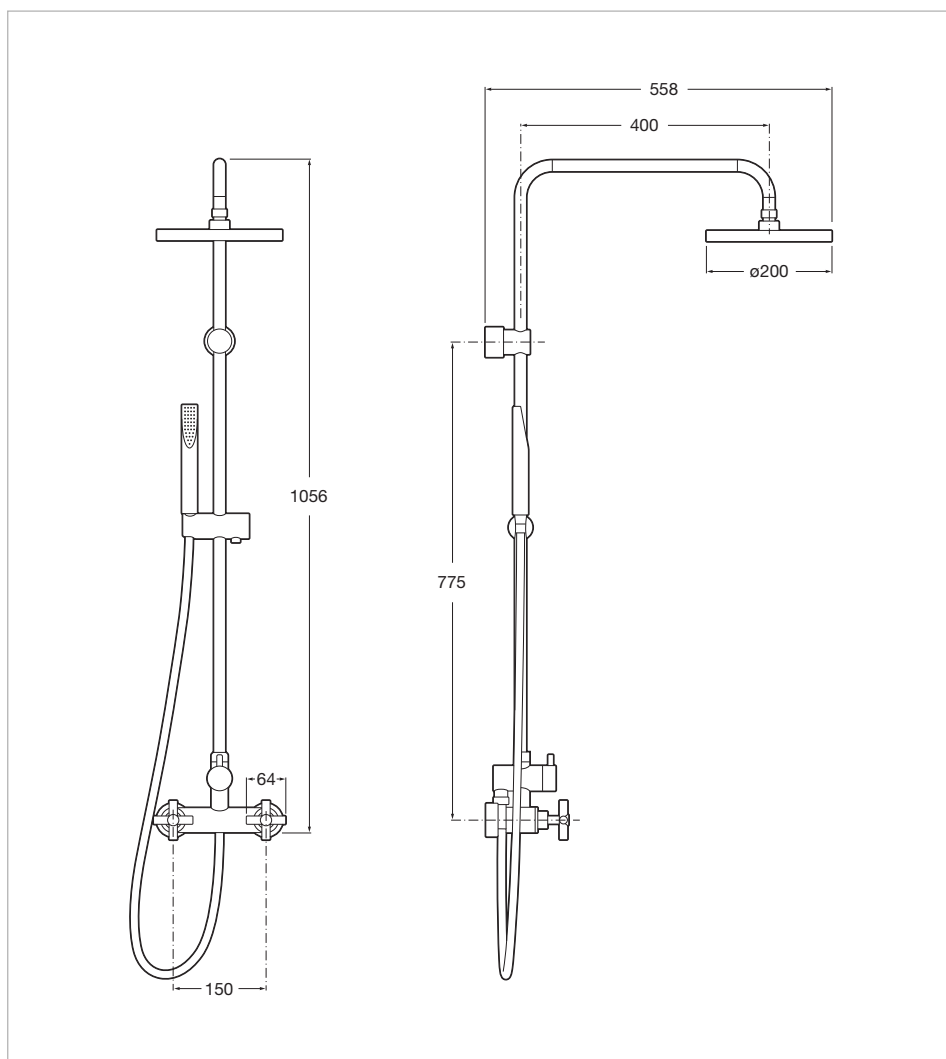

Shower column

Faucet: **Included**
 Finish: **Chrome**
 Handshower: **Included**
 Installation type: **Wall-mounted**
 Minimum water pressure required (bar): **2**
 Mixer type: **Twin lever**
 Number of water outlets: **2**
 Shower flexible hose included
 Shower head functions: **Rain**
 Suitable for: **Shower**

Dimensions

Width: **562 mm.**
 Height: **1055 mm.**

Technical drawings

The avant-garde design and the technology blend together to create strong and high-quality elements. This design is a timeless, singular and unalterable style proposal with a refined finish and the originality of its contours fill every space with elegance, precision and distinction.