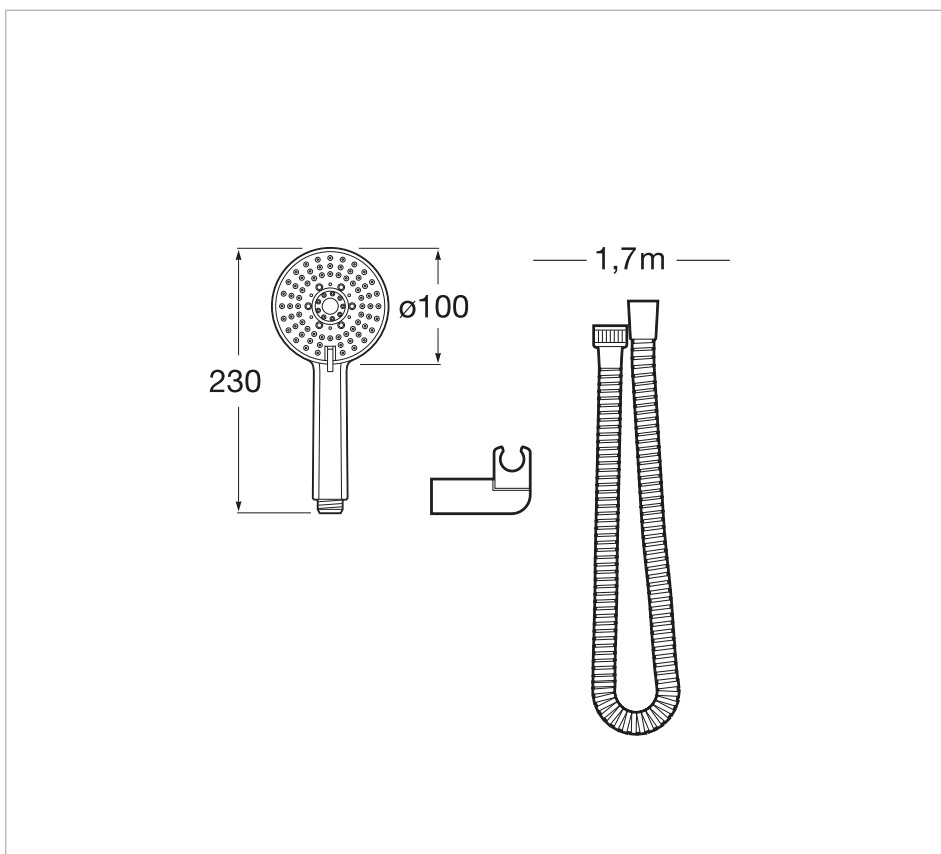

Shower set with Stella 100/3 handshower, adjustable handshower bracket and flexible hose

Diameter (mm): 100
 Finish: Chrome
 Flexible hose included
 Number of functions: 3
 Shape: Round
 Wall bracket included

Includes

5B1B03C00 100/3. Handshower with 3 functions: Rain, Tonic and Pulse

Technical drawings

Inspired by basic nature elements, this collection presents an aesthetic based on simple, pure and contemporary lines while offering a wide range of solutions.