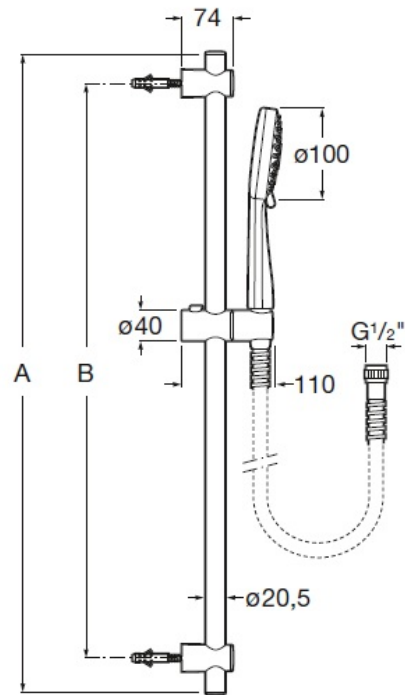

Shower kit with Stella 100/3 handshower, 700 mm slide bar with adjustable handshower bracket and flexible hose

Diameter (mm): 100
 Finish: Chrome
 Flexible hose included
 Number of functions: 3
 Shape: Round
 Slide bar included
 Wall bracket included

Includes

5B0205C00 700 mm shower slide bar with adjustable handshower bracket
 5B1B03C00 100/3. Handshower with 3 functions: Rain, Tonic and Pulse

Inspired by basic nature elements, this collection presents an aesthetic based on simple, pure and contemporary lines while offering a wide range of solutions.

Technical drawings

A	B	B (Máx)
700	600	640