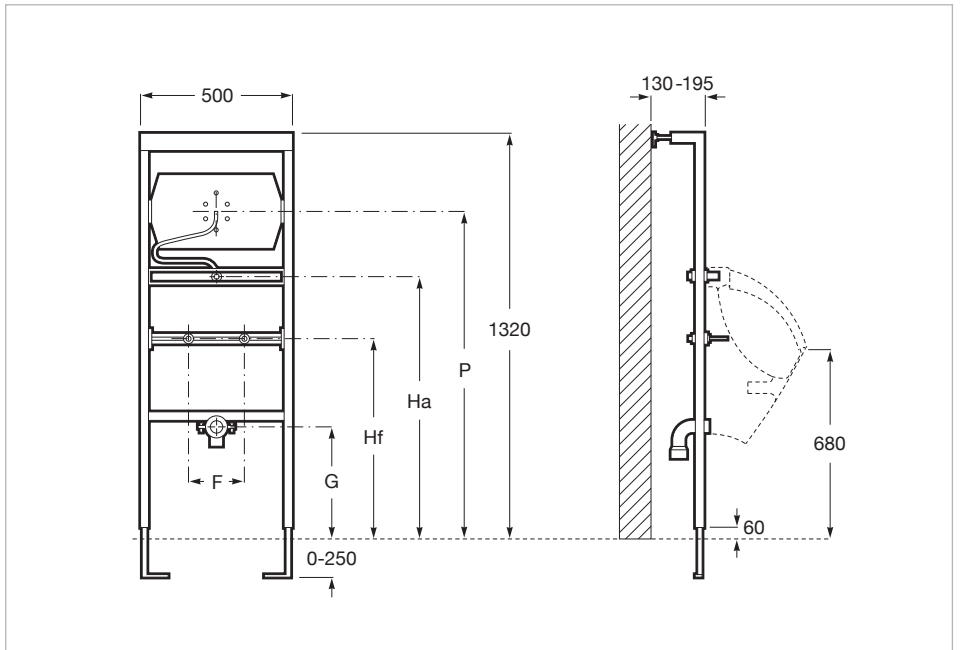

DUPLO URINAL UNIVERSAL - Concealed structure for urinal

Operating plate position: Frontal
 Recommended for public spaces
 Suitable for: Urinal

Dimensions

Length: 500 mm.
 Width: 130 mm.
 Height: 1320 mm.

Technical drawings

Systems that combine efficiency and technology to deliver the best performance.