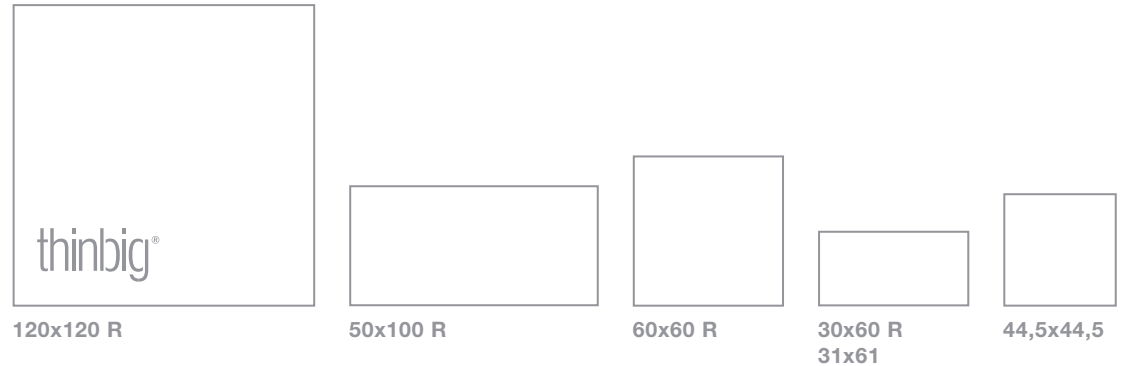

5. Weekend

Tradición contemporánea

Cuando el concepto toma fuerza sobran los ornamentos. Sutileza en colores y sobriedad en formas para un pavimento de estilo industrial especialmente indicado para espacios de paso y contract. Weekend emula el cemento desgastado para combinar a la perfección con sus variadas opciones de revestimiento.

Con versiones en Arena, Gris, Visón y Grafito disponibles en formato cuadrado y rectangular, Weekend es un pavimento porcelánico esmaltado con el que dibujar superficies que se pierden en el infinito.

Serie disponible en 120x120 cm R, 50x100 cm R, 60x60 cm R, 30x60 cm R, 31X61 CLASE 1 R9 y 31X61 cm CLASE 2 R10.

Contemporary tradition

When the concept takes hold any ornaments are superfluous. Subtle colors and sober forms for a floor tile with an industrial style, especially suited for highly transited and contract areas. Weekend replicates worn cement to perfectly combine with its varied wall tile options.

With versions in Arena, Gris, Visón and Grafito available in square and rectangular formats, Weekend is a glazed porcelain floor tile, ideal to draw endless surfaces.

Range available in 120x120 cm R, 50x100 cm R, 60x60 cm R, 30x60 cm R, 31X61 CLASS 1 R9 and 31X61 cm CLASS 2 R10.