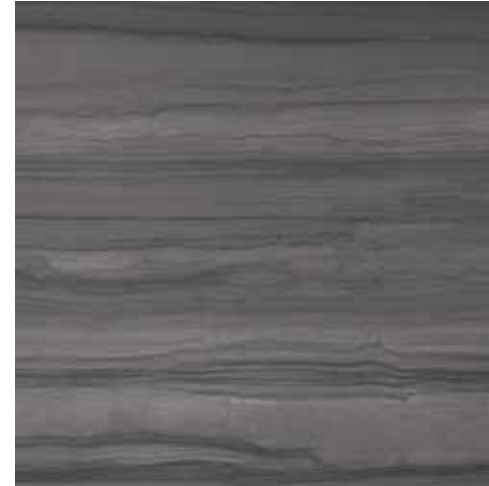

Marble Serpentino Lapato Grafito
80x80 R / FOFT6AE101 / M3560

Marble Serpentino Lapato Grafito
60x60 R / FOFT660101 / M2450