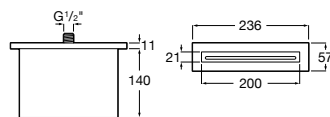

Bath spouts / wall-mounted

FlowDream

A5A0603C00 Wall bath spout