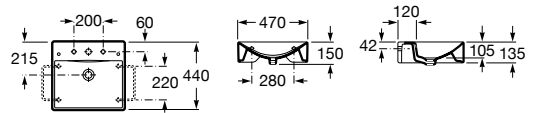

Installation	K (Trap)	L	M	
Wall-hung	Totem/Minimal	530	610	150
Semi-pedestal	Bottle	570	640	80
Pedestal	Bottle	570	640	150/80

Meridian

A325244..0 Wall-hung vitreous china basin

A335240..0 Vitreous china full pedestal for basin

A337241..0 Vitreous china semipedestal for basin

Installation	K (Trap)	L	M	
Wall-hung	Totem/Minimal	530	610	150
Semi-pedestal	Bottle	570	640	80
Pedestal	Bottle	570	640	150/80

The Gap

A327476..0 Wall-hung or over countertop vitreous china basin

A337470..0 Vitreous china full pedestal for basin

A337471..0 Vitreous china semipedestal for basin

Debba

A325996..0 Wall-hung vitreous china basin

A335990..0 Vitreous china full pedestal for basin

A337991..0 Vitreous china semipedestal for basin

Diverta

A327111..0 Wall-hung or over countertop vitreous china basin

Installation	K (Trap)	L	M	
Wall-hung	Totem/Minimal	530	610	150
Semi-pedestal	Bottle	570	640	80
Semi-pedestal S	Bottle	570	640	150/80

Dama

A327789..0 Compact wall-hung vitreous china basin

A337782..0 Vitreous china semipedestal for basin