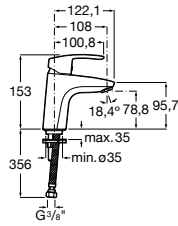

Monodin-N

A5A3298C00 Smooth body basin mixer mezzo with click clack waste, Cold Start