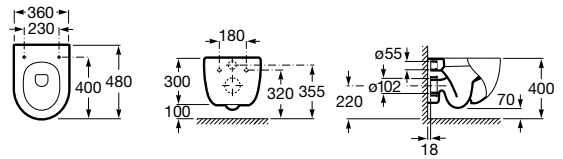

Meridian

- **A346248..0** Compact wall-hung WC P-trap. A compatible Roca installation system is required for the installation of wall-hung WCs.
- **A8012AC..4** Soft-closing compact lacquered seat and cover for toilet
- **A8012AB..4** Compact seat and cover for toilet

Dama

- **A346788..0** Compact wall-hung WC P-trap. Includes fixing kit. A compatible Roca installation system is required for the installation of wall-hung WCs.
- **A80178C..4** Soft-closing compact lacquered seat and cover for toilet
- **A80178B..4** Compact lacquered seat and cover for toilet

Single floorstanding WCs

Beyond

- **A3470B7..0** Back to wall single floorstanding Rimless WC with dual outlet. Includes fixing kit.
- **A801B82..B** Soft-closing SUPRALIT® seat and cover for toilet

Element

- **A347577..0** Back to wall bowl with dual outlet for high cistern, built-in cistern or flush valve. Fixing kit and connecting plug included.
- **A801572..4** Soft-closing lacquered seat and cover for toilet
- **AV0007900R** Elbow for S-trap distance to wall 120 mm once installed