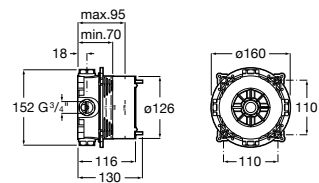

RocaBox Universal

A525869403 Universal RocaBox

A525564303 Internal extension kit (20mm)

A525564600 ROUND - Extension kit (20 mm)

A525564700 SQUARE - Extension kit (20 mm)