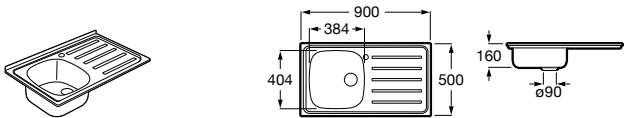

Single bowl kitchen sinks and drainer

E-90 ED

A870H30901 Stainless steel single bowl kitchen sink and right drainer