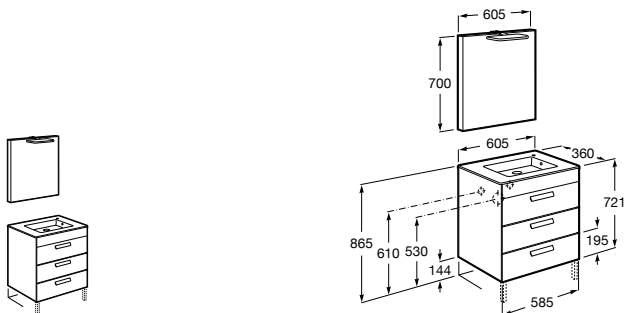

Debba Compact Family

A857126XXX	Unik (compact base unit with three drawers and basin)
A851279XXX	Pack (compact base unit with three drawers, basin, mirror and LED spotlight)
A816757339	Optional leg set (x2)