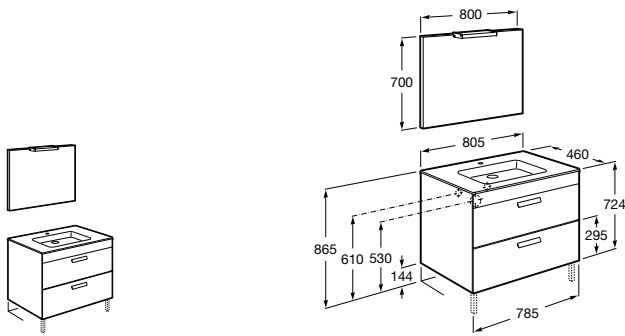

Debba

A855968XXX	Unik (base unit with two drawers and basin)
A855986XXX	Pack (base unit with two drawers, basin, mirror and LED spotlight)
A816757339	Optional leg set (x2)