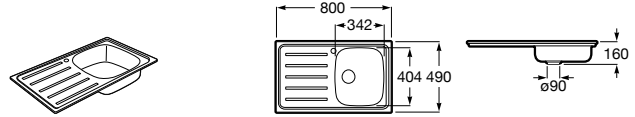

J-80 EI

A870F40801 Stainless steel single bowl kitchen sink and left drainer