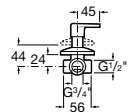

Brava

A526223510 1/2" built-in diverter for bath or shower