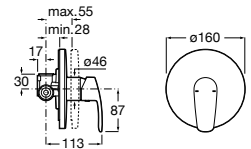

Monodin-N

A5A2298C00 Built-in shower mixer