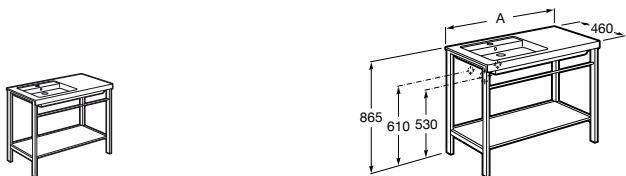

Prisma

Base structure with integrated towel rail

	A
A856749001	1100
A856748001	900
A856747001	800
A856746001	600

Auxiliary units

Suma

Auxiliary unit

	A
A857077XXX	800
A857076XXX	600

Optional castors set (x4)

A816821000