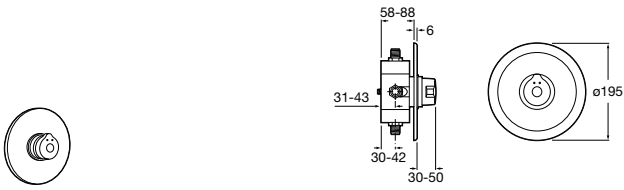

Avant

A5A2217C00 Self-closing built-in shower faucet with round wall plate. Push-button with temperature regulation integrated (red-blue)