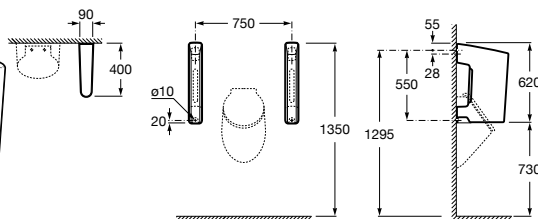

Wing

A387090..0 Vitreous china wall divider for urinal