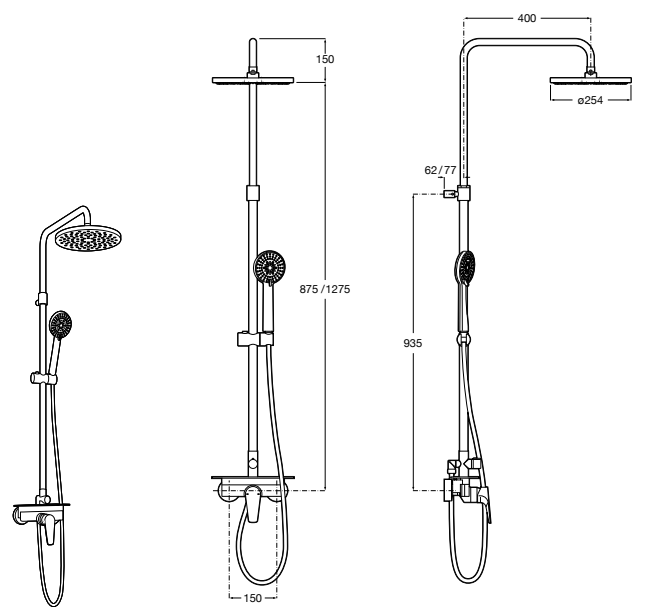

Even-M Square

A5A9B90C00 Shower column with adaptable shelf, height adjustable from 875 to 1275mm, and swivelling shower arm

Shower columns / single-lever

Deck-M

A5A9A88C00 Single lever shower column with shelf