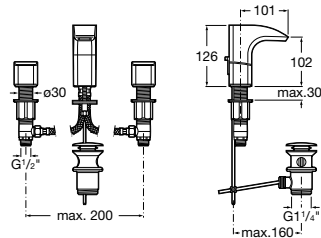

Basin faucets / deck-mounted / twin-lever

Brava

- **A5A3130C00** Basin mixer with chain connector

Thesis

- **A5A4450C00** Basin mixer with central spout, with pop-up waste