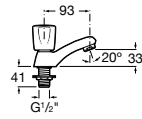

Brava

- **A5A4230C00** Basin pillar tap with aerator (blue index)
- **A5A4330C00** Basin pillar tap with aerator (red index)