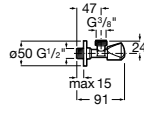

Stop valve

A525165800 Stop valve 1/2" - 3/8" (ABS chromed valve)

A525165900 Stop valve 1/2" - 1/2" (ABS chromed valve)