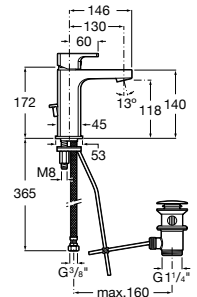

L90C

A5A3D01C00 Single-lever basin mixer with smooth body and flexible supply hoses. With pop-up waste. Click-clack pop-up waste included. Cold Start