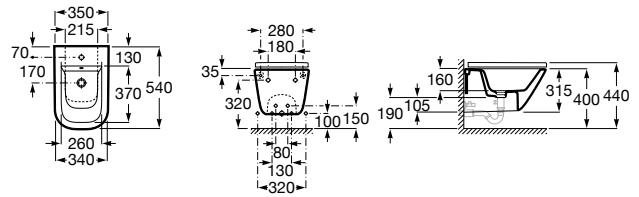

The Gap

- A357475..0 Vitreous china wall-hung bidet
- A806472..4 Soft-closing bidet lid
- A806470..4 Bidet lid