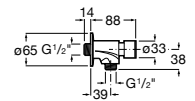

Flush valves for urinals / Wall-mounted / Self-closing

Instant

A5A9277C00 Exposed, angle shut-off cock for urinal
A5A9317C00 External Urinal pipe