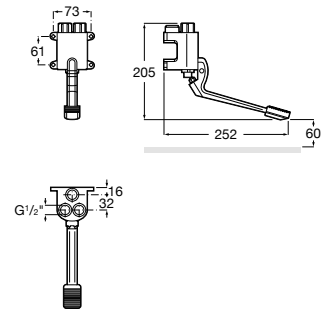

Instant Foot

A505128700 FOOT - Self-closing foot pedal mixer. Wall-mounted