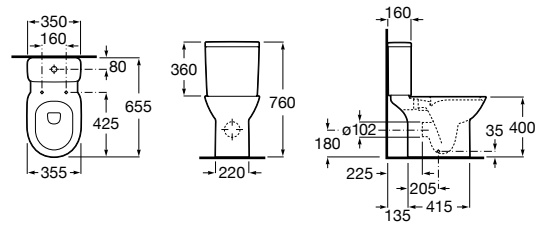

Debba Round

- **A34299P..0** Vitreous china close-coupled Rimless WC with dual outlet.
- **A341990..0** Dual flush 4,5/3L WC cistern with side inlet
- **A341991..0** Dual flush 4,5/3L WC cistern with bottom inlet
- **A801B22..B** Soft-closing seat and cover for toilet
- **A801B20..B** Seat and cover for toilet

Nexo

- **A342640..0** Vitreous china close-coupled WC with dual outlet
- **A341644..0** Dual flush 6/3L WC cistern with side inlet (NF)
- **A341647..0** Dual flush 6/3L WC cistern
- **A341643..0** Dual flush 6/3L WC cistern
- **A80164A..4** Soft-closing seat and cover for toilet
- **A801640..4** Seat and cover for toilet
- **A801C42..U** Slim Soft-closing seat and cover for toilet

Victoria

- **A342394..0** Vitreous china close-coupled WC with vertical outlet (B)
- **A342395..0** Vitreous china close-coupled WC with horizontal outlet (A)
- **A34139H..0** Dual flush 6/3L WC cistern
- **A34139X..0** Dual flush 6/3L WC cistern
- **A801B62..B** Soft-closing SUPRALIT® seat and cover for toilet
- **A801B60..B** SUPRALIT® seat and cover for toilet
- **A801B66..B** SUPRALIT® seat and cover for toilet