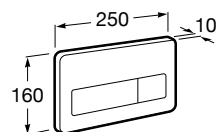

PL2 Dual

A8900960.. PL2 DUAL - Dual flush operating plate for concealed cistern. Front activation.

PL3 Dual

A8900970.. PL3 DUAL - Vandal-proof stainless steel dual flush operating plate for concealed cistern. Front activation.

PL4 Dual

A8900980.. PL4 DUAL - Dual flush operating plate for concealed cistern. Front activation.

PL5 Dual

A8900990.. PL5 DUAL - Dual flush operating plate for concealed cistern. Front activation.

PL6 Dual

A8900850.. PL6 DUAL - Dual flush operating plate for concealed cistern. Front activation.

PL7 Dual

A8900882.. PL7 DUAL - Dual flush operating plate for concealed cistern. Front activation.