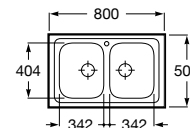

A870420803 Stainless steel double bowl kitchen sink