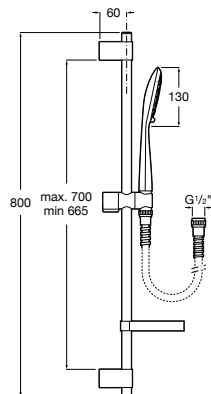

Sensum Round 130/4

A5B1407C00 ROUND - Shower kit with Sensum Round 4 functions handshower, 800 mm slide bar with adjustable handshower bracket, soap dish and 1.70 m flexible hose. Chromed