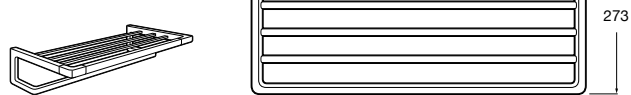

Tempo

A817032001 Towel rack with towel rail