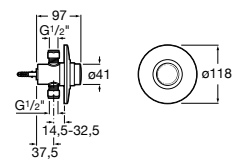

Sprint

A5A2624C00 Self-closing built-in shut-off cock for shower with round wall-plate