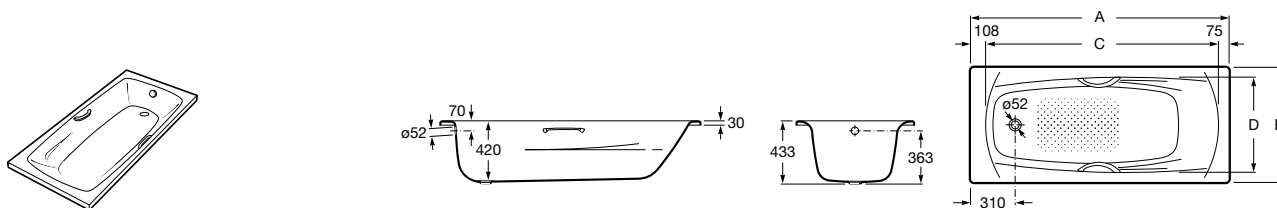

	A	B	C	D	E	F	G	Litr.
A221270..0	1800	800	1198	522	1663	681	328	328
A221370..0	1700	750	1096	472	1563	631	303	303

Duo Plus

A221670..0 Rectangular steel bath with anti-slip base (3 mm steel sheet)

Swing Plus