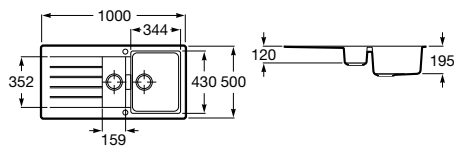

Double bowl kitchen sinks and drainer

Oslo 100 2C

A880170..0 QUARZEX® double bowl kitchen sink