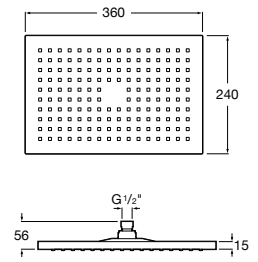

Raindream

A5B2650C00 Extraslim metallic shower head for ceiling or wall installation. Support kit / arm not included.

Rainsense

A5B3050C00 Shower head for ceiling or wall installation. Support kit / arm not included.

Raindream

A5B2750C00 Extraslim metallic shower head for ceiling or wall installation. Support kit / arm not included.

Rainsense

A5B2250C00 Shower head for ceiling or wall installation. Support kit / arm not included.

Raindream

A5B2550C00 Extraslim metallic shower head for ceiling or wall installation. Support kit / arm not included.

Rainsense

A5B2350C00 Shower head for ceiling or wall installation. Support kit / arm not included.

Raindream

A5B2450C00 Extraslim metallic shower head for ceiling or wall installation. Support kit / arm not included.

Rainsense

A5B2950C00 Metallic shower head for ceiling or wall installation. Support kit / arm not included.

A5B2150C00 Shower head for ceiling or wall installation. Support kit / arm not included.