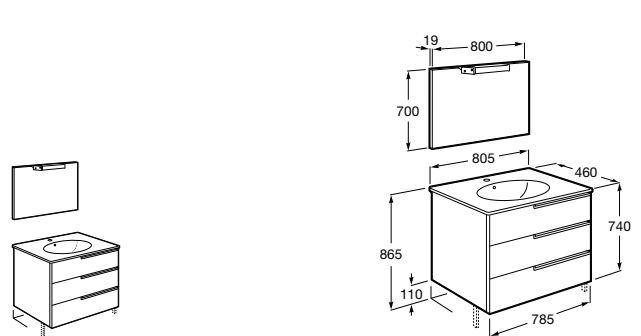

Victoria-N Family Oval

A851219XXX	OVAL - Unik Family (base unit and basin)
A851227XXX	OVAL - Pack Family (base unit, bowl basin, mirror and LED spotlight)
A816555001	Optional leg set (x2)