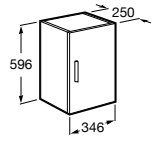

Debba

A856838XXX Reversible column unit