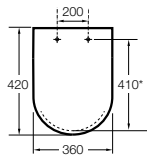

Hall

- **A801620..4** Compact lacquered seat and cover for toilet
- **A801622..4** Soft-closing compact lacquered seat and cover for toilet

Khroma

- **A80165A...** Tank-front backrest
- **A801652...** Soft-closing seat and cover for toilet