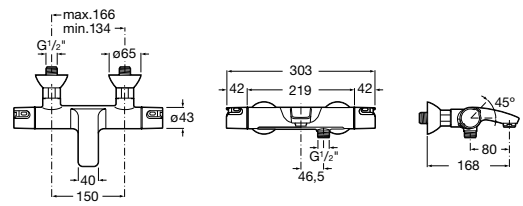

T-1000 Round

A5A1209C00 Thermostatic wall-mounted bath-shower mixer with diverter-flow regulator