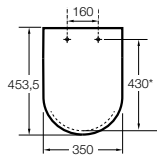

The Gap

- A801470..4 Seat and cover for toilet
- A801472..4 Soft-closing seat and cover for toilet