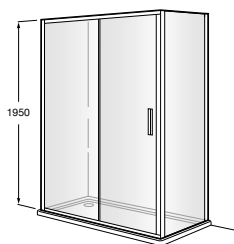

Naray L2-E + LF

L2-E - Front shower enclosure with 1 sliding door + 1 fixed panel. To install between walls or with 1 side panel LF. Clear glass and polished silver profile. Compensating profile 100 mm. Maxiclean treatment included.

LF - Side panel. To be combined with a L2-E. Clear glass and polished silver profile. Compensating profile 35 mm. Maxiclean treatment included.

	Width	Opening (C)
L2-E	A	
AM14510012M	1000	360
AM14511012M	1100	410
AM14512012M	1200	460
AM14513012M	1300	510
AM14514012M	1400	560
AM14515012M	1500	610
AM14516012M	1600	660
LF	B	
AM14707012M	700	
AM14708012M	800	
AM14709012M	900	
AM13809012	900	

Ura Standard L2-E + LF

L2-E - Front shower enclosure with 1 sliding door + 1 fixed panel. To install between walls or with 1 side panel LF. Clear glass and polished silver profile. Compensating profile 25 mm.

LF - Side panel. To be combined with a L2-E or L4-E enclosure. Clear glass and polished silver profile. Compensating profile 25 mm.

	Width	Opening (C)
L2-E	A	
AM13610012	1000	370
AM13611012	1100	420
AM13612012	1200	470
AM13613012	1300	520
AM13614012	1400	570
AM13615012	1500	620
AM13616012	1600	670
LF	B	
AM13807012	700	
AM13807512	750	
AM13808012	800	
AM13809012	900	

Shower enclosures / 2 walls / Corner / Sliding doors

Naray Standard 2L2

L2 - Lateral shower enclosure with 1 sliding door + 1 fixed panel. To install with another L2 creating a straight angle enclosure (2L2). Clear glass and polished silver profile. Compensating profile 50 mm. Maxiclean treatment included. To create a corner enclosure (Naray 2L2) it is necessary to order 2 units of Naray L2. Possibility of combining with the same reference or with the compatible Naray L2.