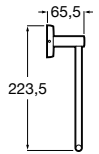

Rubik

A816847001 Towel ring (Can be installed with screws or adhesive)

Victoria

A816658001 Double swivel towel rail

Twin

A816711001 Towel ring (Can be installed with screws or adhesive)

Accessories / Towel rings