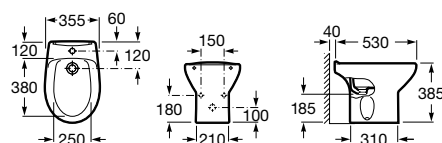

Debba Round

- A357998..0 Bidet without cover. Includes fixing kit. Faucet not included.
- A806B20..B Bidet lid

Dimensions in mm

Nexo

- A357640..0 Vitreous china bidet. Cover not included.
- A806640..4 Bidet lid