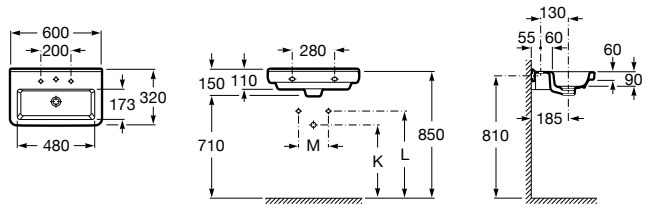

Installation	K (Trap)	L	M
Wall-hung	Totem/Minimal 530	610	150
Semi-pedestal	Bottle	570	640
Semi-pedestal S	Bottle	570	640/150/80