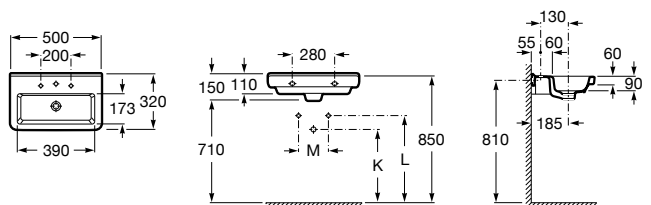

Victoria

- A325394..0 Wall-hung vitreous china basin
- A331300..1 Vitreous china full pedestal for basin
- A336312..5 Vitreous china semipedestal for basin

Installation	K (Trap)	L	M	
Wall-hung	Totem/Minimal	530	610	150
Semi-pedestal	Bottle	570	640	80
Semi-pedestal S	Bottle	570	640	150/80