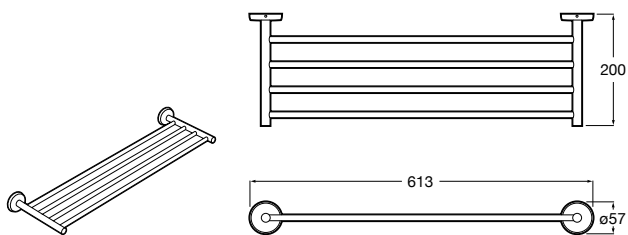

Twin

A816707001 Towel rack (Can be installed with screws or adhesive)

Accessories / Shelves