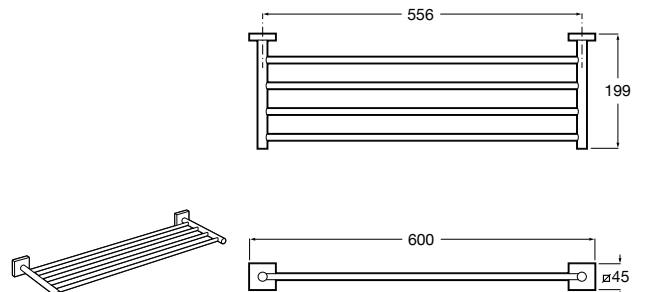

Cubica

A816825001 Towel rack