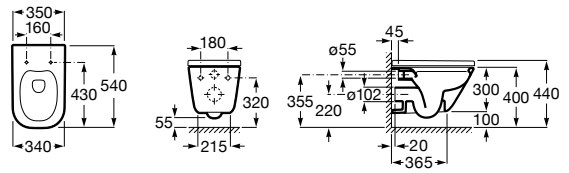

The Gap

- **A34647L..0** Vitreous china wall-hung Rimless WC P-trap and hidden fixations. Includes fixing kit. A compatible Roca installation system is required for the installation of wall-hung WCs.
- **A801472..4** Soft-closing seat and cover for toilet
- **A801470..4** Seat and cover for toilet

Debba Square

- **A346997..0** Vitreous china wall-hung WC P-trap. Includes fixing kit. A compatible Roca installation system is required for the installation of wall-hung WCs.
- **A8019D2..4** Soft-closing seat and cover for toilet
- **A8019D0..4** Seat and cover for WC with stainless steel hinges.

Debba Square

- **A34699L..0** Vitreous china wall-hung Rimless WC P-trap. Includes fixing kit. A compatible Roca installation system is required for the installation of wall-hung WCs.
- **A8019D2..4** Soft-closing seat and cover for toilet
- **A8019D0..4** Seat and cover for WC with stainless steel hinges

Debba Round

- **A346998..0** Vitreous china wall-hung WC P-trap. Includes fixing kit. A compatible Roca installation system is required for the installation of wall-hung WCs.
- **A801B22..B** Soft-closing seat and cover for WC.
- **A801B20..B** Seat and cover for WC with stainless steel hinges.

Nexo

- **A346640..0** Vitreous china wall-hung WC P-trap. Includes fixing kit. A compatible Roca installation system is required for the installation of wall-hung WCs.
- **A80164A..4** Soft-closing seat and cover for toilet
- **A801640..4** Seat and cover for WC with stainless steel hinges
- **A801C4200U** Seat and cover Slim