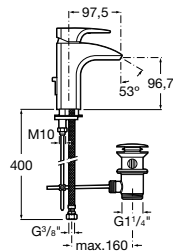

Thesis

A5A3050C00 Basin mixer with pop-up waste

M2

A5A3168C00 Basin mixer with retractable chain