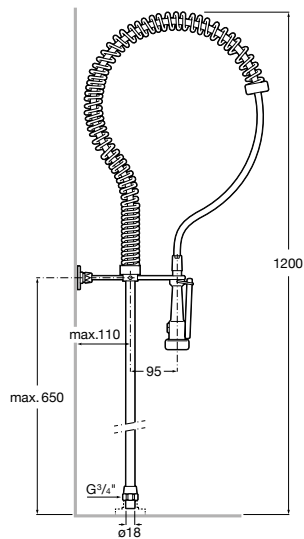

Instant Pro

A5A8564C00 Spiral spout 1 way

Instant Pro

A5A8764C00 Adapter for overcountertop installation

Instant Pro

A5A8064C00 PRO - Kitchen sink mixer with spiral spout