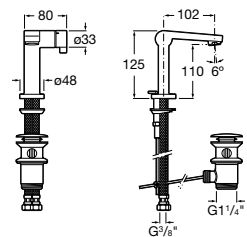

Singles

A5A3036C00 Basin mixer, progressive technology, with pop-up waste