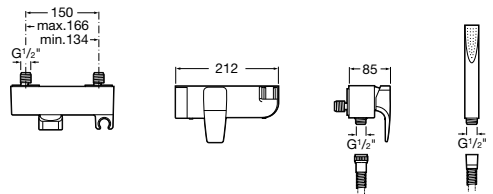

Thesis

A5A2050C00 Wall-mounted shower mixer with 1.70 m flexible shower hose, handshower and integrated shower bracket

M2

A5A2068C00 Wall-mounted shower mixer with 1.50 m flexible shower hose, handshower and swivel wall bracket