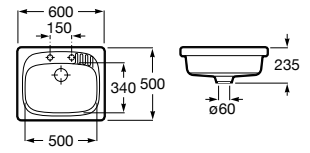

Single bowl kitchen sinks

A870E10740 Stainless steel single bowl kitchen sink

A870J10740 Stainless steel single bowl kitchen sink

A365971001 Fireclay single bowl kitchen sink with two pre-punched tapholes and 3 1/2" valve

A870L10600 PLUS - Stainless steel single bowl kitchen sink

A870510601 Stainless steel single bowl kitchen sink

A870410603 Stainless steel single bowl kitchen sink

A365972001 Fireclay single bowl kitchen sink with two pre-punched tapholes and 3 1/2" valve

A870110500 Stainless steel single bowl kitchen sink with 3 1/2" valve

A870A10550 Stainless steel single bowl kitchen sink

A870B10550 PLUS - Stainless steel single bowl kitchen sink

A870810515 Stainless steel single bowl kitchen sink

A880150..0 QUARZEX® single bowl kitchen sink

A870E10500 Stainless steel single bowl kitchen sink