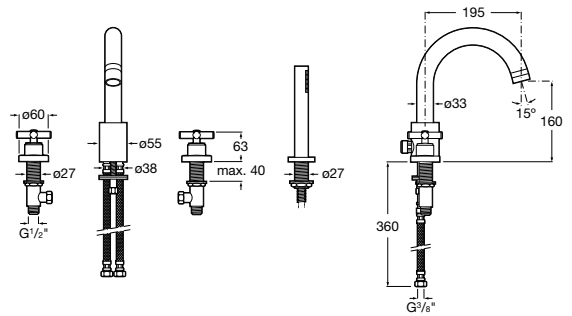

L90

A5A1801C00 Deck-mounted bath-shower mixer with long spout, diverter and handshower

Loft

A5A0943C00 Deck-mounted bath mixer with high central spout, bath-shower diverter, handshower and 1.75 m flexible shower hose