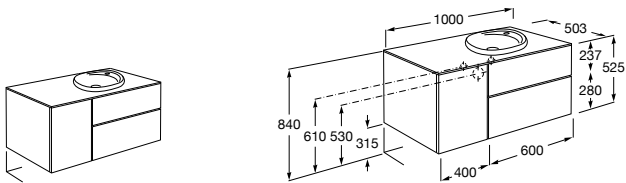

Beyond

A851408XXX Base unit for in countertop basin on the left