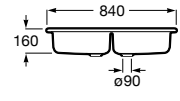

A365961001 Fireclay double bowl kitchen sink with two pre-punched tapholes and 3 1/2" valves

Duo 80

A870920845 Stainless steel double bowl kitchen sink