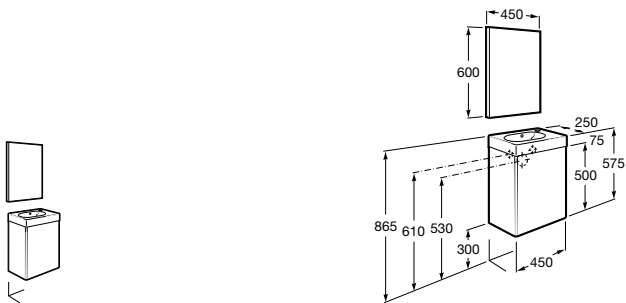

Mini

A855866XXX Pack with cabinet mirror (base unit, basin and cabinet mirror)

Natura

UNIK – Set of natural wood structure unit with shelf, and vanity basin. Siphon not included.

	A
A851056392	850
A851055392	650