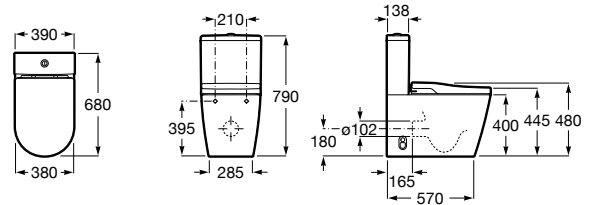

Kitchen sinks

	Quartzex® □ 412	Gres □ 416
WHITE 00	█	█
BLACK 94	█	█
GREY 11	█	█

|-----|

Technical information

In-Wash®

In-Wash® Inspira

A803061..1 In-Wash® - Back to wall vitreous china close-coupled smart toilet with dual outlet. Needs power supply.