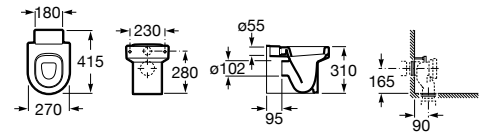

Children's WCs