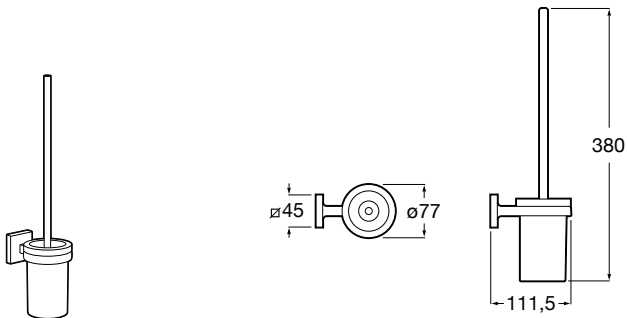

Cubica

A816829001 Wall-mounted toilet brush holder