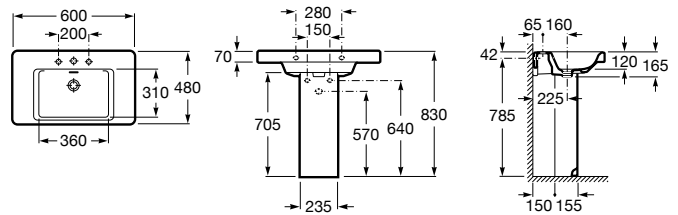

Khroma

A327652..0 Wall-hung vitreous china basin

A337650..0 Vitreous china full pedestal for basin

A337652..0 Vitreous china semipedestal for basin