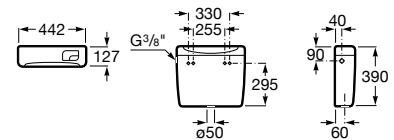

Universal

A890200..0 High/semi-high plastic cistern with dual flush 6/3L for WC with high cistern. Includes chain for high installation and dual flush push button for installation at medium height. Pipe ref. A890200001 is required for high installation.

A890200001 Pipe for high installation