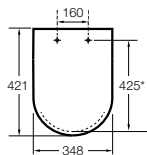

Victoria

- A801B60..B SUPRALIT® seat and cover for toilet
- A801B66..B SUPRALIT® seat and cover for toilet
- A801B62..B Soft-closing SUPRALIT® seat and cover for toilet