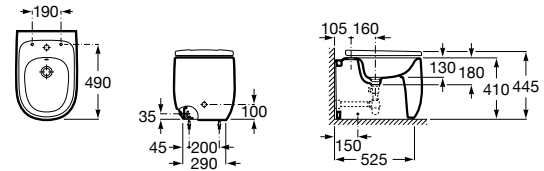

Floorstanding bidets