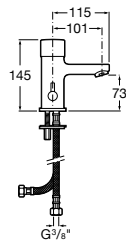

Sprint

A5A4224C00 Self-closing basin pillar faucet, push-button with flow-regulator

Sprint

A5A3124C00 Self-closing deck-mounted basin mixer with aerator, push button, lateral handle for temperature regulation