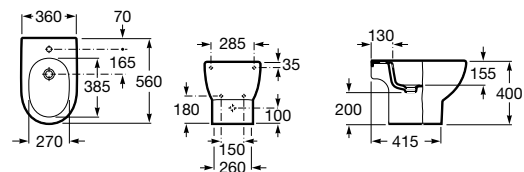

Inspira Square

- A357537..0 SQUARE - Back to wall vitreous china bidet. Cover not included.
- A806532..B SQUARE - Soft-closing SUPRALIT® bidet lid

Inspira Round

- A357527..0 ROUND - Back to wall vitreous china bidet. Cover not included.
- A806522..B ROUND - Soft-closing SUPRALIT® bidet lid