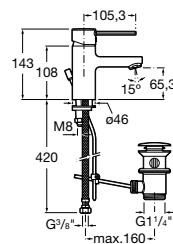

Malva

A5A323BC00 Smooth body basin mixer, Cold Start