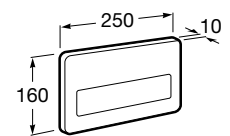

PL2 Single

A8900961.. PL2 SINGLE - Single flush operating plate for concealed cistern. Front activation.

PL3 Single

A8900971.. PL3 SINGLE - Vandal-proof stainless steel single flush operating plate for concealed cistern. Front activation