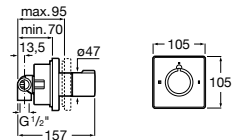

Soft 2-way diverter

A5A1A4AC00 2 ways built-in diverter subset 1/2". To complete with Rocabox 525869403

A525166803 Built-in body for 2 ways diverter