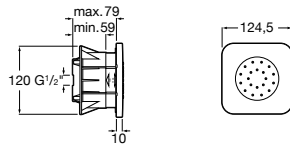

Shower jets

Square swivel jet

A5B3778C00 SQUARE - Concealed swivel jet for shower spaces