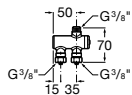

Avant

A5A0179C00 Thermostatic Micro-T Premixed water