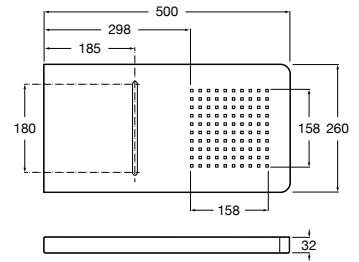

Rainsense Classic

A5B3350C00 Classic shower head for ceiling or wall installation. Support kit / arm not included

Ceiling arm

A5B1050C00 Square straight ceiling arm for shower head

Stella

A5BF103C00 Adjustable shower head for wall installation with 3 functions: Rain, Soft, and Pulse. Support kit / arm not included.

A5BH103C00 Adjustable shower head for wall installation. Support kit / arm not included.

A5B0750C00 Straight wall arm for shower head

Wall arm

A5B0950C00 Square straight wall arm for shower head

Wall shower arm

A505317100 Cast iron wall arm for shower head

Arms for shower-heads

Ceiling arm

Straight ceiling arm for shower head

	A
A5B0650C00	300
A5B0550C00	200
A5B0450C00	100

Shower-heads for wall installation

Puzzle

A5A9978C00 Stainless steel shower head with waterfall for wall installation