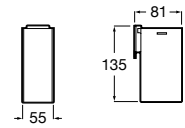

Rubik

- A816843001 Wall-mounted tumbler holder and glass (Can be installed with screws or adhesive)