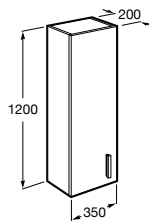

Prisma

A856887XXX Reversible column unit

Furniture hooks

A816761001 Set of 2 furniture hooks