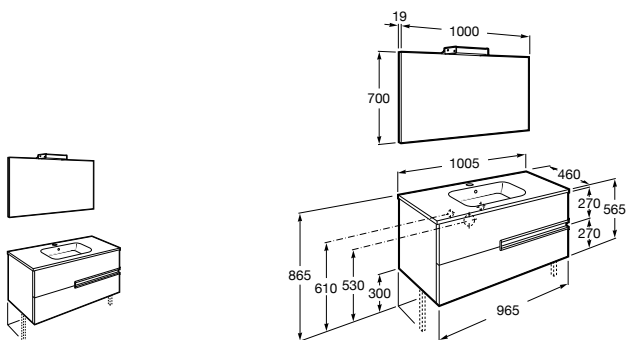

Victoria-N

A855831XXX	Unik (base unit and basin)
A855841XXX	Pack (base unit, basin, mirror and LED spotlight)
A816413001	Optional leg set (x2)