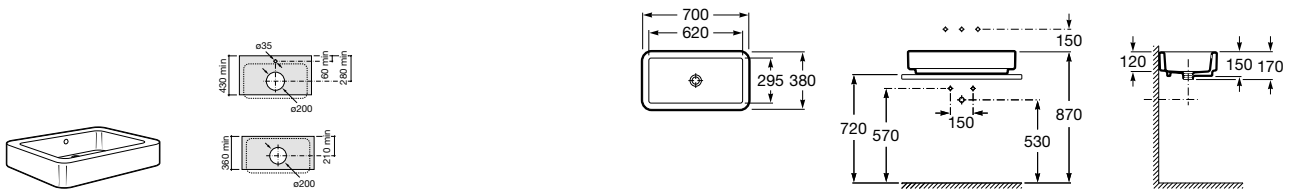

Element

A327572..0 Over countertop vitreous china basin