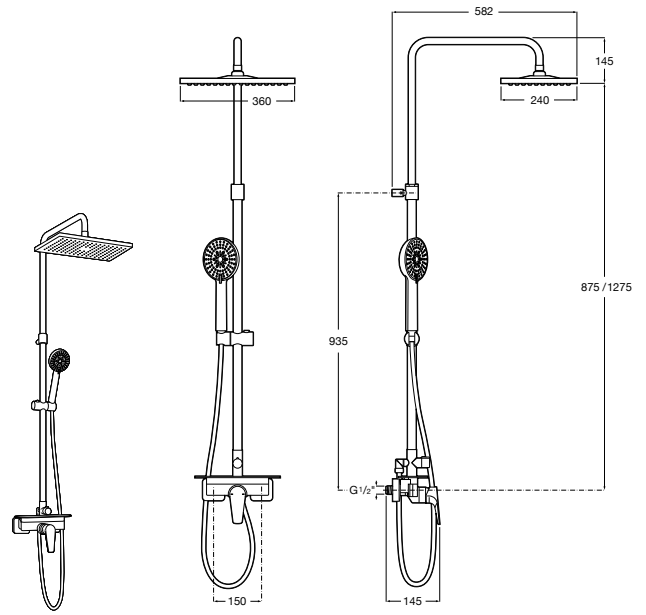

Even-M Square

A5A9B90C00 Shower column with adaptable shelf, height adjustable from 875 to 1275mm, and swivelling shower arm

Shower columns / single-lever

Deck-M

A5A9A88C00 Single lever shower column with shelf