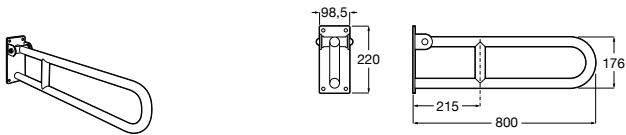

Accessibility / Accessories / Folding grab bars

Access

A816933001	COMFORT - Folding grab bar
A816909009	COMFORT - Folding grab bar
A816961009	PRO - Folding grab bar
A816986009	PRO - Antibacterial folding grab bar