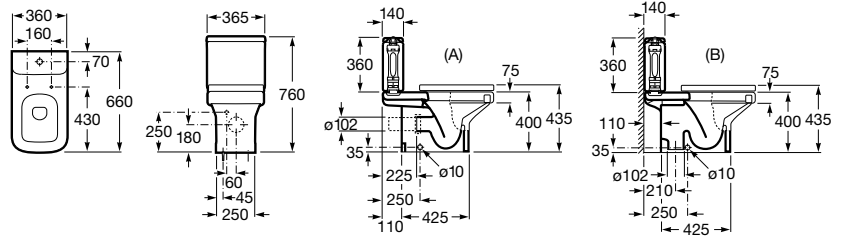

Meridian

- A342245..0** Vitreous china close-coupled WC with dual outlet
- A341241..0** Dual flush 4,5/3L WC cistern
- A8012A2..4** Soft-closing seat and cover for toilet
- A8012A0..4** Seat and cover for toilet
- AV0007900R** Elbow distance to wall 120 mm once installed