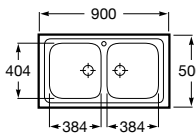

E-90

A870420903 Stainless steel double bowl kitchen sink