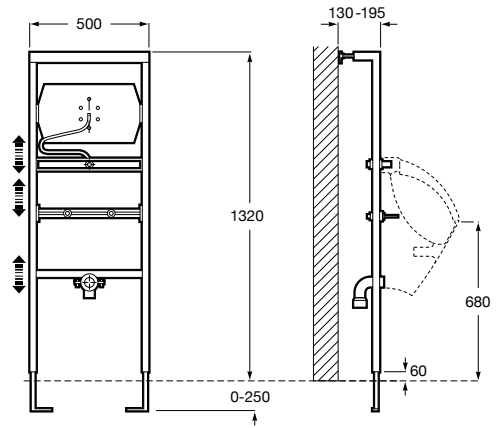

Installation systems / Urinal

Duplo Urinal Universal

A890094100 DUPLO URINAL UNIVERSAL - Concealed structure for urinal