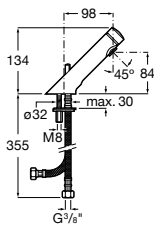

Basin faucets / Built-in / Self-closing

Avant

A5A3179C00 Self-closing deck-mounted basin mixer with push-button and lateral handle for temperature regulation