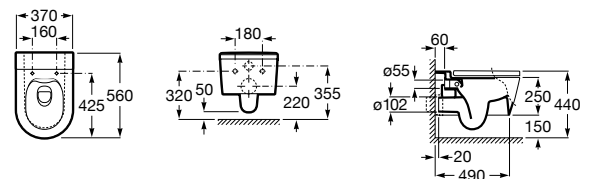

Inspira Square

- **A346537..0** Vitreous china wall-hung Rimless WC P-trap. Includes fixing kit. A compatible Roca installation system is required for the installation of wall-hung WCs.
- **A801532..B** SQUARE - Soft-closing SUPRALIT® seat and cover for toilet