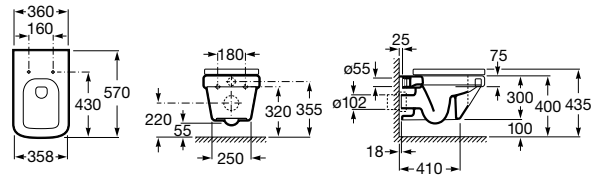

Meridian

- **A34624L..0** Vitreous china wall-hung Rimless WC P-trap and hidden fixations. Includes fixing kit. A compatible Roca installation system is required for the installation of wall-hung WCs.
- **A8012A2..4** Soft-closing seat and cover for toilet
- **A8012A0..4** Seat and cover for WC with stainless steel hinges
- **A801C4200U** Seat and cover Slim

Dama

- **A34678L..0** Vitreous china wall-hung WC with horizontal outlet
- **A801782..4** Soft-closing lacquered seat and cover for toilet
- **A801780..4** Lacquered seat and cover for toilet