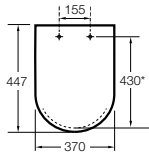

Dama Retro

- A801327..4** Lacquered seat and cover for toilet with easy removable hinges

Access

- A80123C004** Seat and cover with open ring and front opening for WC

Debba Square

- A8019D0..4** Seat and cover for toilet
- A8019D2..4** Soft-closing seat and cover for toilet