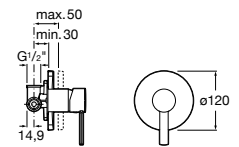

Targa

A5A2260C00 1/2" built-in bath or shower mixer