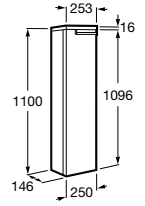

Victoria-N

A856662XXX Reversible column unit (with handle up opens right, with handle down opens left)

A856661XXX Reversible column unit (with handle up opens left, with handle down opens right)