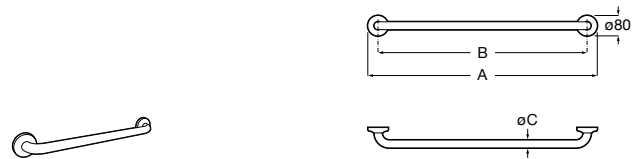

Accessibility / Accessories / Straight grab rails

Access

COMFORT - Straight grab bar

	A	B	C
A816930001	980	900	32/33
A816929001	780	700	32/33
A816928001	680	600	32/33
A816927001	480	400	32/33
A816926001	380	300	32/33