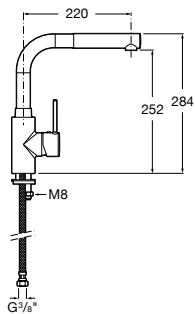

Targa

A5A8560C00 Kitchen sink mixer with retractable swivel spout