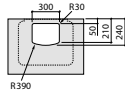

Dama Retro

A320322..1 Wall-hung vitreous china basin

A331325..1 Vitreous china full pedestal for basin