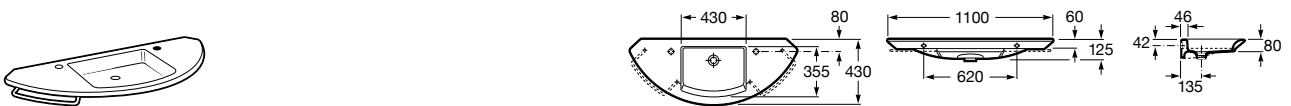

Veranda

A327444..0 Wall-hung or vanity vitreous china basin

Wall-hung basins with integrated semi-pedestal

Beyond

A3270B1..0 Wall-hung totem FINECERAMIC® basin

Single wall-hung basins

Mohave

A327879..H Wall-hung vitreous china basin