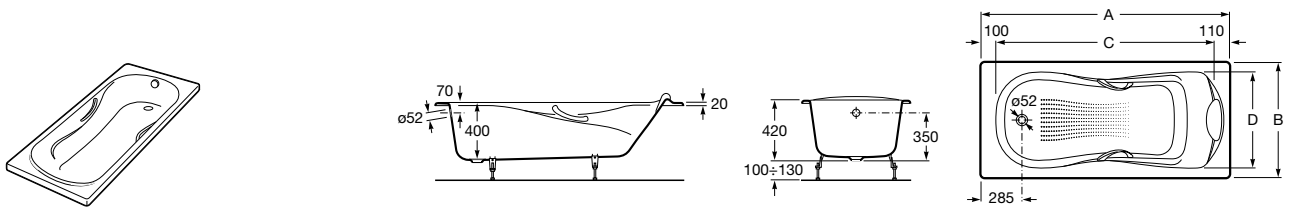

A230270..1 Rectangular cast iron bath with anti-slip base and grips

Haiti

Rectangular cast iron bath with Total hydromassage and waste kit

	A	B	C	D	Litr.
A248129..1	1700	800	1490	680	190

Rectangular cast iron bath with anti-slip base and grips