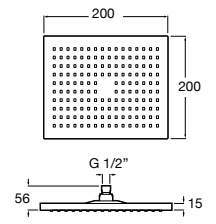

Raindream

A5B2650C00 Extraslim metallic shower head for ceiling or wall installation. Support kit / arm not included.

Rainsense

A5B3050C00 Shower head for ceiling or wall installation. Support kit / arm not included.

Raindream

A5B2750C00 Extraslim metallic shower head for ceiling or wall installation. Support kit / arm not included.

Rainsense

A5B2250C00 Shower head for ceiling or wall installation. Support kit / arm not included.

Raindream

A5B2550C00 Extraslim metallic shower head for ceiling or wall installation. Support kit / arm not included.

Rainsense

A5B2350C00 Shower head for ceiling or wall installation. Support kit / arm not included.

Raindream

A5B2450C00 Extraslim metallic shower head for ceiling or wall installation. Support kit / arm not included.

Rainsense

A5B2950C00 Metallic shower head for ceiling or wall installation. Support kit / arm not included.

A5B2150C00 Shower head for ceiling or wall installation. Support kit / arm not included.