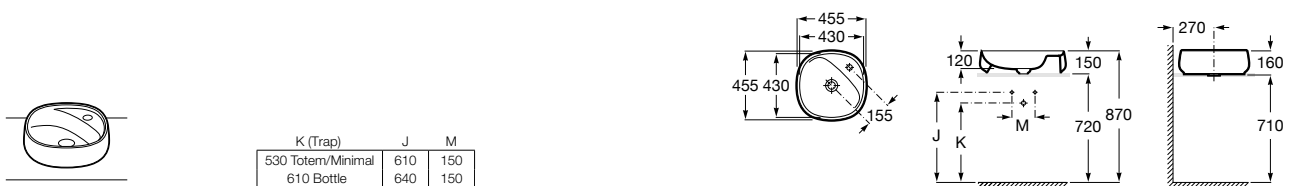

Beyond

A3270B9..0 Over countertop FINECERAMIC® basin