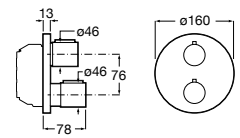

T-1000 Square

A5A0C1AC00 Built-in thermostatic 2 ways mixer. To complete with RocaBox A525869403

T-1000 Round

A5A0C09C00 Built-in thermostatic bath-shower mixer with diverter-flow regulator. To completed with RocaBox 525869403

T-500

A5A2A18C00 Built-In Thermostatic Bath-Shower Mixer

Shower faucets / thermostatic / wall-mounted

Loft-T

A5A1343C00 Thermostatic wall-mounted shower mixer, handshower, 1,50 m flexible hose and swivel wall bracket

T-2000

A5A2A88C00 Wall-mounted thermostatic shower mixer with shelf