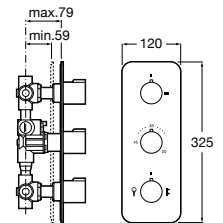

Puzzle-T

A5A2778C00 Thermostatic built-in shower mixer with 3 way diverter