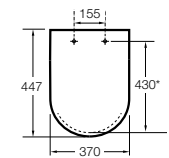

Meridian Comfort

- **A8012AC..4** Soft-closing compact lacquered seat and cover for toilet