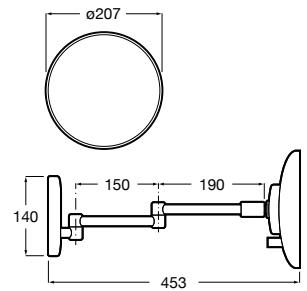

Hotel's

A816381001 Wall-mounted magnifying mirror with articulated arm