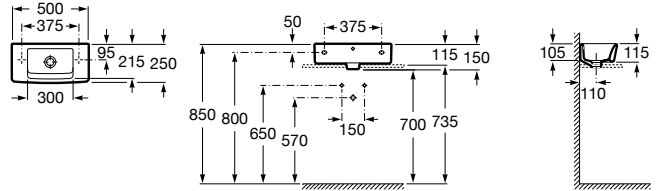

Compact wall-hung basins