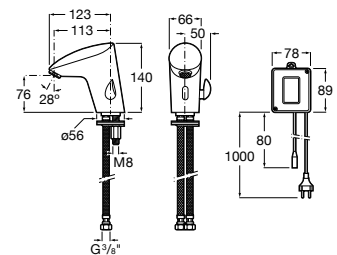

M2-E

A5A5355C00 Electronic basin mixer powered by batteries
A5A5555C00 Electronic basin mixer. Mains operated at 230V. It includes power source.