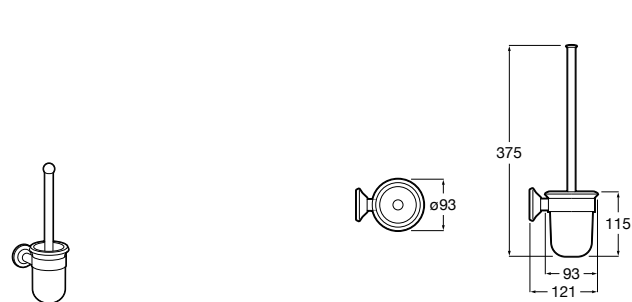

Hotel's Classic

A815480001 Wall-mounted toilet brush holder