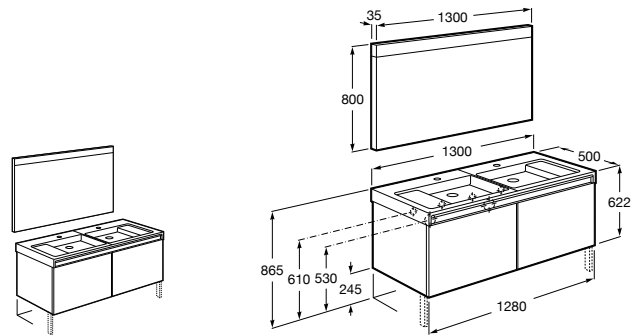

Stratum-N

A851069XXX Unik (base unit and basin)

A851073XXX Pack (base unit with two drawers, basin and LED mirror)

A816811336 Optional leg set (x2)