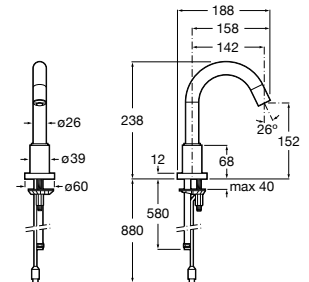

Loft-E

- **A5A4243C00** Electronic basin faucet (one water) with sensor integrated in the spout. Powered by four 1.5V LRG (AA) alkaline batteries.
- **A5A4343C00** Electronic basin faucet (one water) with sensor integrated in the spout. Mains operated at 230V. It includes power source.
- **A5A3243C00** Electronic basin faucet (pre-mixed water) with sensor integrated in the spout. Powered by four 1.5V LRG (AA) alkaline batteries.
- **A5A3343C00** Electronic basin faucet (pre-mixed water) with sensor integrated in the spout. Mains operated at 230V. It includes power source.