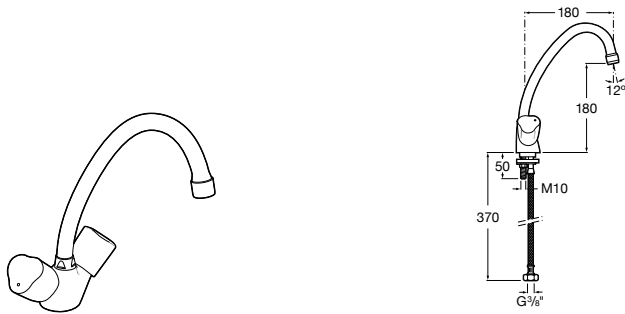

Brava

A5A8430C00 Kitchen or laundry sink mixer with swivel spout

Kitchen faucets / Wall-mounted / Twin-lever

Brava

A5A7430C00 Wall-mounted kitchen or laundry sink mixer with swivel spout

Kitchen faucets / Wall-mounted / Single-lever

Brava

A5A7730C00 Wall-mounted kitchen or laundry sink mixer with swivel long spout

L20

A5A7609C00 Wall-mounted kitchen sink mixer with swivel spout

Victoria

A5A7G25C00 Wall-mounted kitchen sink mixer with swivel spout

Faucets for laundry sinks / Wall-mounted

Brava

A5A8530C00 Wall-mounted laundry sink faucet with swivel spout

Victoria

A5A7725C00 Wall-mounted kitchen sink mixer with swivel spout

Brava

A5A8730C00 Wall-mounted kitchen faucet with lower swivel spout