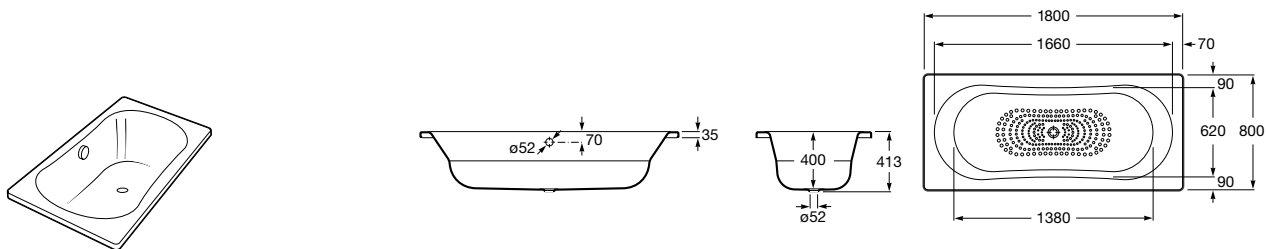

	A	B	C	D	E	F	G	Litr.
A221270..0	1800	800	1198	522	1663	681	328	328
A221370..0	1700	750	1096	472	1563	631	303	303

Duo Plus

A221670..0 Rectangular steel bath with anti-slip base (3 mm steel sheet)

Swing Plus