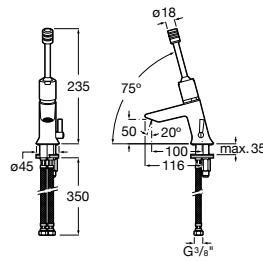

Accessibility / Wall-mounted faucets / One outlet

Instant

A5A3277C00 CARE - Self-closing deck-mounted basin mixer