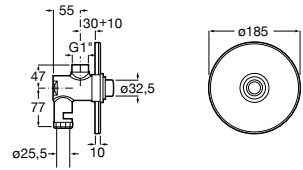

Aqualine

A5A9677C00 AQUALINE - Built-in flush valve for WC. Single flush 6L

Flush valves for WCs / Complements for flush valves

Complements for flush valves

- **AG0094703R** Complement discharge pipe external flush valve
- **A505521600** Curved discharge pipe
- **A525936100** Check valve for flush valve
- **AV0016200R** Flush valve connector for wall-hung WCs

Shower faucets / Wall-mounted / Self-closing

Instant

A5A2777C00 Exposed, angle shut-off cock for shower

Sprint

A5A2724C00 Exposed, angle shut-off cock for shower