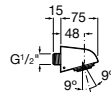

Fit

A5B6661C00 Vandal-proof shower-head

Round spout

A525310800 ROUND - Wall bath spout

Shower jets

Square swivel jet

A5B3778C00 SQUARE - Concealed swivel jet for shower spaces

Square spout