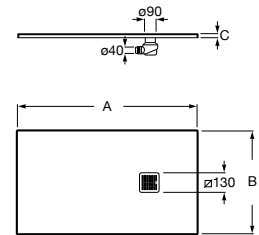

Aquos

STONEX® extraslim shower tray. Textured antislip surface. Includes high-flow drain. Drain cover not included.

	A	B	C
AP6017D03E801..0	2000	1000	35
AP6017D038401..0	2000	900	35
AP6017D032001..0	2000	800	35
AP6017D02BC01..0	2000	700	35
AP6017083E801..0	1800	1000	33
AP60170838401..0	1800	900	33
AP60170832001..0	1800	800	33
AP6017082BC01..0	1800	700	33
AP6016403E801..0	1600	1000	31
AP60164038401..0	1600	900	31
AP60164032001..0	1600	800	31
AP6016402BC01..0	1600	700	31
AP6015783E801..0	1400	1000	31
AP60157838401..0	1400	900	31
AP60157832001..0	1400	800	31
AP6015782BC01..0	1400	700	31
AP6014B03E801..0	1200	1000	28
AP6014B038401..0	1200	900	28
AP6014B032001..0	1200	800	28
AP6014B02BC01..0	1200	700	28
AP6013E838401..0	1000	900	28
AP6013E832001..0	1000	800	28
AP6013E82BC01..0	1000	700	28