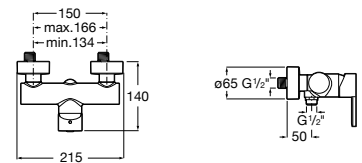

Thesis

A5A2050C00 Wall-mounted shower mixer with 1.70 m flexible shower hose, handshower and integrated shower bracket

M2

A5A2068C00 Wall-mounted shower mixer with 1.50 m flexible shower hose, handshower and swivel wall bracket