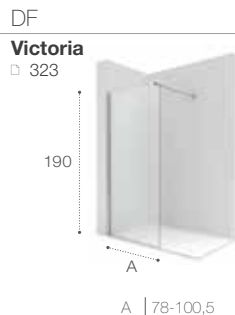

Shower enclosures

Quick guide

opening x large x width

Fixed panel (Walk-in)