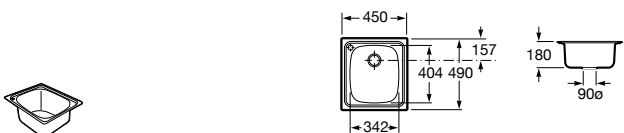

J-45 Plus

A870L10450 PLUS - Stainless steel single bowl kitchen sink