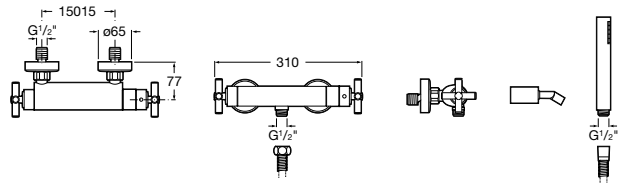

Shower faucets / thermostatic / wall-mounted

Loft-T

A5A1343C00 Thermostatic wall-mounted shower mixer, handshower, 1,50 m flexible hose and swivel wall bracket

T-2000

A5A2A88C00 Wall-mounted thermostatic shower mixer with shelf