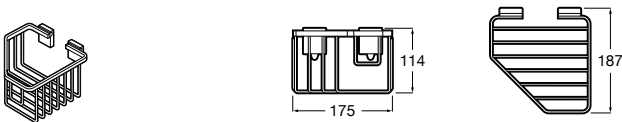

Rubik

A816854001 Grilled corner container (Can be installed with screws or adhesive)