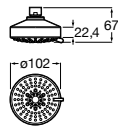

Rainsense Classic

A5B3350C00 Classic shower head for ceiling or wall installation. Support kit / arm not included

Ceiling arm

A5B1050C00 Square straight ceiling arm for shower head

Stella

A5BF103C00 Adjustable shower head for wall installation with 3 functions: Rain, Soft, and Pulse. Support kit / arm not included.

A5BH103C00 Adjustable shower head for wall installation. Support kit / arm not included.

A5B0750C00 Straight wall arm for shower head

Wall arm

A5B0950C00 Square straight wall arm for shower head

Wall shower arm

A505317100 Cast iron wall arm for shower head

Arms for shower-heads

Ceiling arm

Straight ceiling arm for shower head

	A
A5B0650C00	300
A5B0550C00	200
A5B0450C00	100

Shower-heads for wall installation

Puzzle

A5A9978C00 Stainless steel shower head with waterfall for wall installation

Wall arm

Straight wall arm for shower head

	A
A5B0350C00	500
A5B0250C00	400
A5B0150C00	300

Puzzle

A5A9878C00 Stainless steel shower head for wall installation