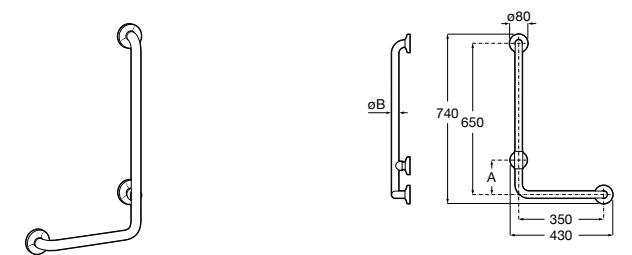

Access

A816983009	PRO - Antibacterial L shaped grab bar (Right side)
A816984009	PRO - Antibacterial L shaped grab bar (Left side)