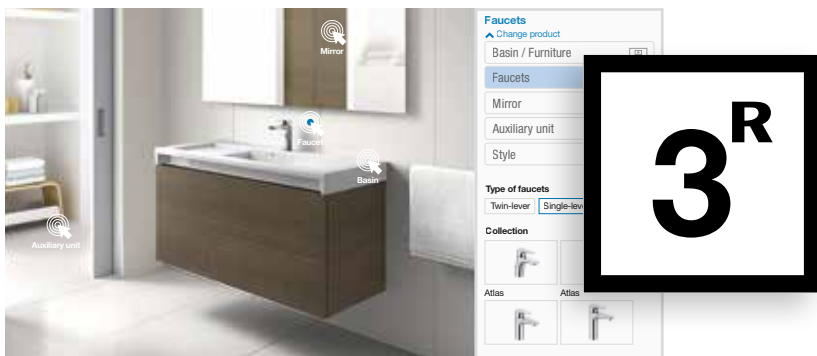

With **3R The Bathroom Planner** you will be able to design the bathroom of your dreams in just 3 steps, in an easy, fast and enjoyable way.

Visit www.export.roca.com/3r

Roca Sanitario, S.A.
Avda. Diagonal, 513
08029 Barcelona - España
Tel. 93 366 1200
roca.es

933 661 266
Línea de Atención al Consumidor
Servicio Técnico Sanitario