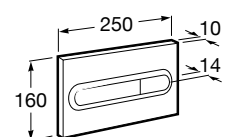

Operating plates / Dual flush

PL1 Dual

A8900950.. PL1 DUAL - Dual flush operating plate for concealed cistern. Front activation.