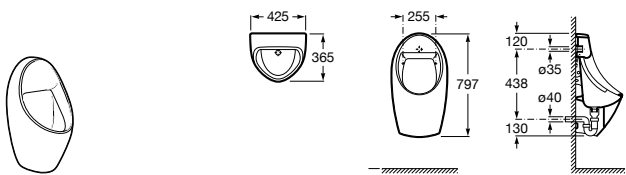

Euret

A35945F..0	Vitreous china urinal with back inlet
A35945H..0	Vitreous china urinal with top inlet