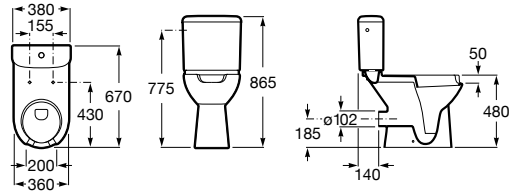

Access

- **A342239..0** Vitreous china close-coupled WC with front opening and horizontal outlet
- **A341230..0** Dual flush 6/3L WC cistern with side inlet
- **A341231..0** Dual flush 6/3L WC cistern with bottom inlet
- **A80123C..4** Seat and cover for toilet with front opening

Access

- **A346237..0** Vitreous china wall-hung WC with horizontal outlet
- **A801232..4** Soft-closing seat and cover for toilet
- **A801230..4** Seat and cover for toilet with front opening
- **A80123A..4** Seat and cover for toilet
- **A80123D..4** Seat for toilet with front opening

Accessibility / Operating plate

PL-N1 Dual

- **A8900660..** PL-N1 - Dual flush operating plate for concealed cistern with pneumatic operation. Suitable for users with reduced mobility. It has to be installed with any Roca mechanical plate. Maximum distance of 1500 mm.

Accessibility / Basins and tilting wall bracket for basins

Access

- **A327230..0** Wall-hung vitreous china basin
- **A506403207** Drain unit with external overflow and built-in waste pipe
- **A892814000** Concealed waste fitting with flexible trap