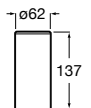

A816531001 Over countertop glass

Hotel's