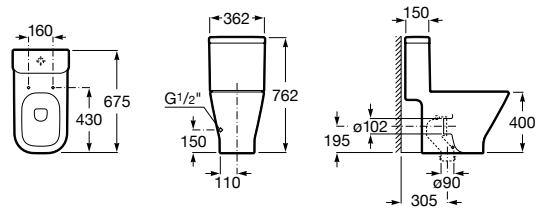

The Gap

- A349477..0 One piece WC with dual outlet. P-Trap or S-Trap 305 mm.
- A801472..4 Soft-closing seat and cover for toilet
- A801470..4 Seat and cover for toilet

Debba EL

- A34948D..0 Vitreous china WC with vertical outlet
- A892016610 Drainage bend
- A8019C2..4 Slow-down seat and cover for toilet
- A8019C0..4 Seat and cover for toilet

Wall-hung WCs

Beyond

- A3460B7..0 Vitreous china wall-hung Rimless WC P-trap and hidden fixations. Includes fixing kit. A compatible Roca installation system is required for the installation of wall-hung WCs.
- A801B82..B Soft-closing SUPRALIT® seat and cover for toilet

Element

- A346577..0 Vitreous china wall-hung WC P-trap. Includes fixing kit. A compatible Roca installation system is required for the installation of wall-hung WCs.
- A801572..4 Soft-closing lacquered seat and cover for toilet