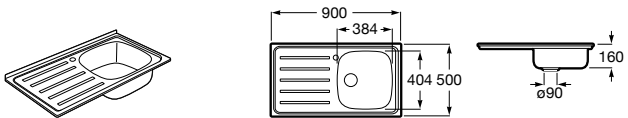

E-90 EI

A870H40901 Stainless steel single bowl kitchen sink and left drainer