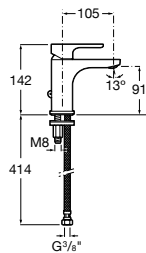

L20

A5A3J09C00 Basin mixer with chain connector, Cold Start, XL handle