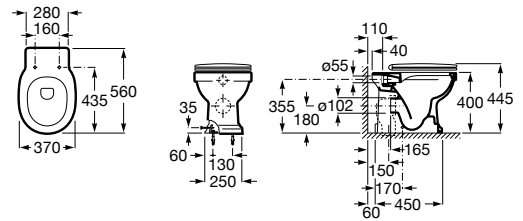

Carmen

- **A3440A9..0** Single floorstanding Rimless WC with dual outlet. Includes fixing kit.
- **A801B5200B** SUPRALIT® soft-closing seat and cover for WC white finish
- **A801B5238B** SUPRALIT® soft-closing seat and cover for WC dark grey finish