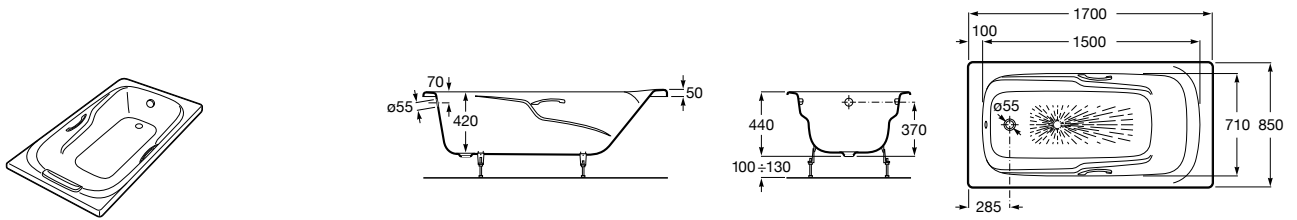

Ming

A248127..1 Rectangular cast iron bath with Total hydromassage, anti-slip base and waste kit

A230270..1 Rectangular cast iron bath with anti-slip base and grips