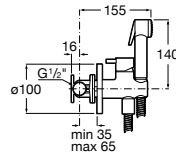

Bidet shower kits