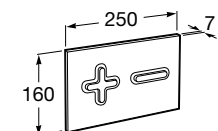

PL5 Dual

A8900990.. PL5 DUAL - Dual flush operating plate for concealed cistern. Front activation.