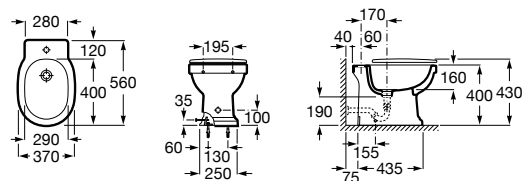

Carmen

- A3570A4..0 Vitreous china bidet. Cover not included.
- A3570A4..3 Vitreous china bidet
- A806B5000B SUPRALIT® bidet cover with stainless steel hinges white finish.
- A806B5038B SUPRALIT® bidet cover with stainless steel hinges dark grey finish.

Inspira Square

- A357537..0 SQUARE - Back to wall vitreous china bidet. Cover not included.
- A806532..B SQUARE - Soft-closing SUPRALIT® bidet lid

Inspira Round

- A357527..0 ROUND - Back to wall vitreous china bidet. Cover not included.
- A806522..B ROUND - Soft-closing SUPRALIT® bidet lid

Meridian

- A355244..0 Vitreous china bidet. Cover not included.
- A8062A2..4 Soft-closing bidet lid
- A8062A0..4 Bidet lid with stainless steel hinges

Dama

- A357784..0 Vitreous china bidet. Cover not included.
- A806782..4 Soft-closing lacquered cover for bidet
- A806780..4 Lacquered bidet lid