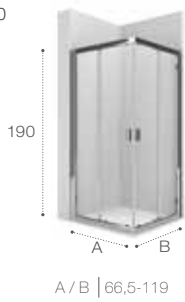

2L2

Ura
□ 320