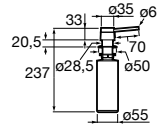

Complementary items / Quarzex®

Soap dispenser

A861104000 Soap dispenser