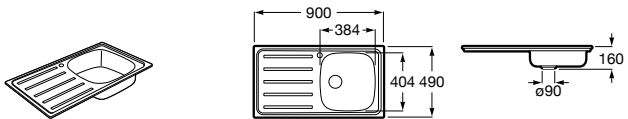

J-90 EI

A870F40901 Stainless steel single bowl kitchen sink and left drainer