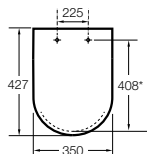

The Gap compact

- A801730..4 Compact seat and cover for toilet
- A801732..4 Soft-closing compact seat and cover for toilet