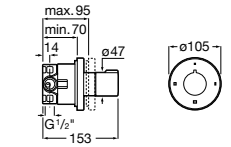

Round 3-way diverter

- **A5A184AC00** 2 ways built-in diverter subset 1/2". To complete with Rocabox 525869403
- **A525166903** Built-in body for 3 ways diverter