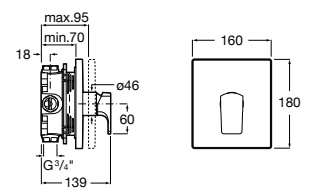

Insignia

A5A2B3AC00 Built-in bath or shower mixer. To complete with RocaBox 525869403