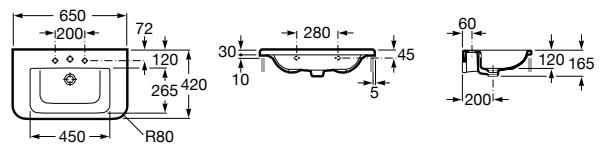

Installation	K (Trap)	L	M	
Wall-hung	Totem/Minimal	530	610	150
Semi-pedestal	Bottle	570	640	80
Pedestal	Bottle	570	640	150/80

Meridian

A325241..0 Wall-hung vitreous china basin

A335240..0 Vitreous china full pedestal for basin

A337241..0 Vitreous china semipedestal for basin

Cala

A327425..0 Wall-hung vitreous china basin

Installation	K (Trap)	L	M	
Wall-hung	Totem/Minimal	530	610	150
Semi-pedestal	Bottle	570	640	80
Pedestal	Bottle	570	640	150/80

The Gap

A327473..0 Wall-hung vitreous china basin

A337470..0 Vitreous china full pedestal for basin

A337471..0 Vitreous china semipedestal for basin

Debba

A325993..0 Wall-hung vitreous china basin

A335990..0 Vitreous china full pedestal for basin

A337991..0 Vitreous china semipedestal for basin

Victoria only available in WHITE (other finishes cancelled)

A325391..0 Wall-hung vitreous china basin

A331300..1 Vitreous china full pedestal for basin

A336312..5 Vitreous china semipedestal for basin