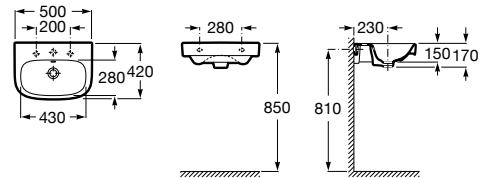

Debba

A325996..0 Wall-hung vitreous china basin

A335990..0 Vitreous china full pedestal for basin

A337991..0 Vitreous china semipedestal for basin