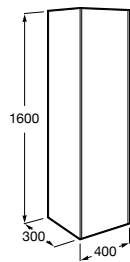

A857004XXX Column unit with mirror (left hand)
A857034XXX Column unit with mirror (right hand)

Victoria-N