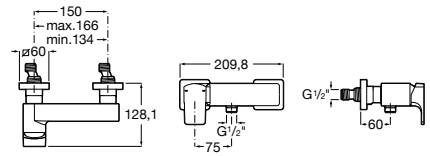

Shower faucets / wall-mounted / single-lever