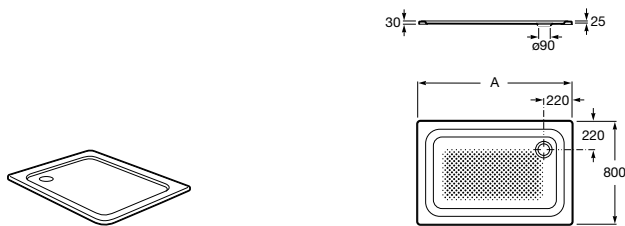

Blues-XL

Superslim steel shower tray with anti-slip base and waste kit

	A
A2B2769..7	1400
A2B2569..7	1200