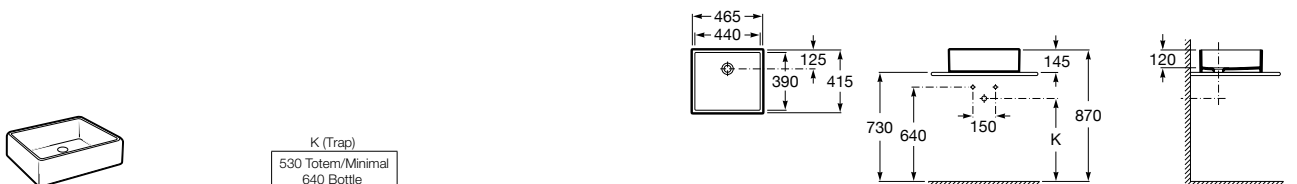

Sofia

A327720..0 Over countertop vitreous china basin