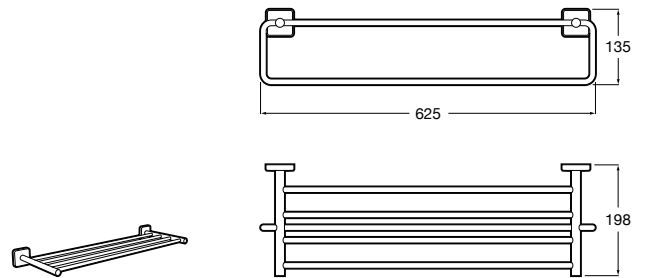

Victoria

A816660001 Towel rack with towel rail (Can be installed with screws or adhesive)