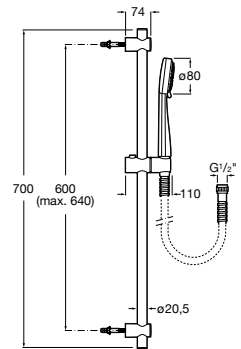

Plenum Go 120

A5B1P11C00 GO ROUND - Shower kit with Plenum Go Round 3 functions handshower, 800 mm slide bar with adjustable handshower bracket, soap dish and 1.70 m flexible hose

A5B1P11CB0 GO ROUND - Shower kit with Plenum Go Round 3 functions handshower, 800 mm slide bar with adjustable handshower bracket, soap dish and 1.70 m flexible hose

Stella 100

A5B1D03C00 Shower kit with Stella 100/3 handshower, 700 mm slide bar with adjustable handshower bracket and flexible hose

A5B9D03C00 Shower kit with Stella 100/1 handshower, 700 mm slide bar with adjustable handshower bracket and flexible hose

Sensum Round 130/4

A5B1407C00 ROUND - Shower kit with Sensum Round 4 functions handshower, 800 mm slide bar with adjustable handshower bracket, soap dish and 1.70 m flexible hose. Chromed

Stella 80

A5B1403C00 Shower kit with Stella 80/3 handshower, 700 mm slide bar with adjustable handshower bracket and flexible hose

A5B9403C00 Shower kit with Stella 80/1 handshower, 700 mm slide bar with adjustable handshower bracket and flexible hose

Sensum Square 130/4

A5B1408C00 SQUARE - Shower kit with Sensum Square 4 functions handshower, 800 mm slide bar with adjustable handshower bracket, soap dish and 1.70 m flexible hose. Chromed

Sensum Round

A5B1307C00 ROUND - Shower kit with Sensum Round 130/4 handshower, slide bar with adjustable handshower bracket and 1,7 m flexible hose

Shower sets