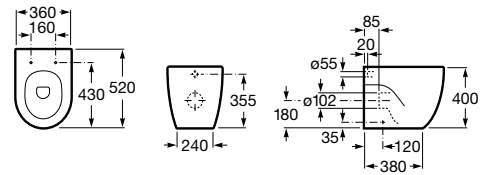

Inspira

- A347527..0** ROUND - Single floorstanding WC with dual outlet. Includes fixing kit.
- A801522..B** ROUND - Soft-closing SUPRALIT® seat and cover for toilet

Meridian

- A347247..0** Compact back to wall bowl with dual outlet for WC with high cistern, built-in cistern or flush valve. Includes fixing kit and inlet plug.
- A8012A2..4** Soft-closing seat and cover for toilet
- A8012A0..4** Seat and cover for WC with stainless steel hinges.
- AV0007900R** Elbow for S-trap distance to wall 120 mm once installed
- AV0007700R** Elbow for S-trap distance to wall 150
- AV0013100R** Fixing kit for elbow