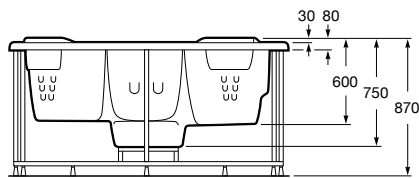

Broadway Family

A8S3080..0 Spa Broadway Family with panels

A8S308S..0 Spa Broadway Family without panels