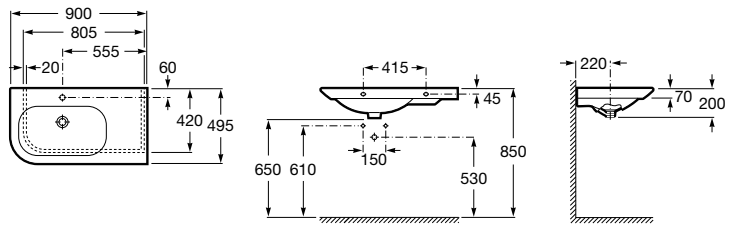

Nexo

A327649..0 Wall-hung vitreous china basin right

Nexo

A327648..0 Wall-hung vitreous china basin left

Installation	K (Trap)	L	M	
Wall-hung	Totem/Minimal	530	610	150
Pedestal	Bottle	570	640	150
Semi-pedestal	Bottle	570	640	80
Semi-pedestal S	Bottle	570	640	150/80

Dama

A327781..0 Wall-hung vitreous china basin

A337470..0 Vitreous china full pedestal for basin

A337471..0 Vitreous china semipedestal for basin

Installation	K (Trap)	L	M	
Wall-hung	Totem/Minimal	530	610	150
Semi-pedestal	Bottle	570	640	80
Pedestal	Bottle	570	640	150/80

Meridian

A32724D..0 Wall-hung vitreous china basin

A335240..0 Vitreous china full pedestal for basin

A337241..0 Vitreous china semipedestal for basin