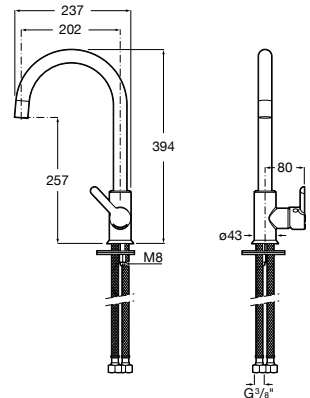

Mencia

A5A7409C00 Kitchen sink mixer with swivel spout, Cold Start. Chrome
A5A7409B00 Kitchen sink mixer with swivel spout, Cold Start. White
A5A7409C00 Kitchen sink mixer with swivel spout, Cold Start. Black
A5A7409C00 Kitchen sink mixer with swivel spout, Cold Start. Space grey