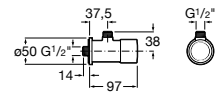

Instant

A5A2777C00 Exposed, angle shut-off cock for shower

Sprint

A5A2724C00 Exposed, angle shut-off cock for shower