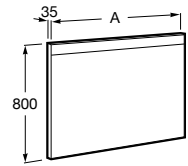

Mirrors

Iridia

Mirror with perimetral LED lighting and demister device

	A
A812347000	1400
A812346000	1200
A812342000	1000
A812341000	800
A812340000	600
A812339000	400

Prisma Basic

BASIC - Mirror with upper LED lighting

	A
A812262000	1200
A812261000	1100
A812260000	1000
A812259000	900
A812258000	800
A812257000	600

Iridia

Round mirror with perimetral LED lighting and demister device

	A
A812338000	∅ 1000
A812337000	∅ 800

Victoria-N

Mirror

	A
A812336406	1200
A812335406	1000
A812334406	900
A812333406	800
A812332406	700
A812331406	600

Prisma Comfort

CONFORT - Mirror with upper and lower LED lighting and demister device

	A
A812277000	1300
A812268000	1200
A812267000	1100
A812266000	1000
A812265000	900
A812264000	800
A812263000	600

Victoria Basic

Mirror

	A
A812330406	1200
A812329406	1000
A812328406	800
A812327406	700
A812326406	600