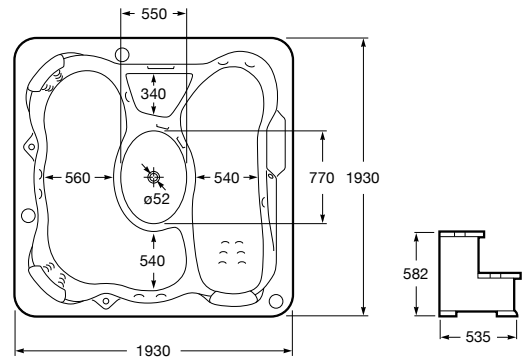

Broadway Family

A8S3080..0 Spa Broadway Family with panels

A8S308S..0 Spa Broadway Family without panels