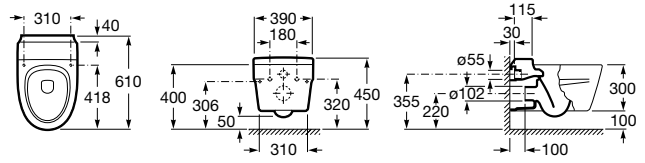

Khroma

- **A346657..0** Vitreous china wall-hung WC P-trap. Includes fixing kit. A compatible Roca installation system is required for the installation of wall-hung WCs.
- **A801652...** Soft-closing seat and cover for toilet

Hall

- **A34662E..0** Vitreous china wall-hung WC P-trap. Includes fixing kit. A compatible Roca installation system is required for the installation of wall-hung WCs.
- **A80162C..4** Soft-closing lacquered seat and cover for toilet
- **A80162B..4** Lacquered seat and cover for toilet

Inspira Square

- **A346537..0** Vitreous china wall-hung Rimless WC P-trap. Includes fixing kit. A compatible Roca installation system is required for the installation of wall-hung WCs.
- **A801532..B** SQUARE - Soft-closing SUPRALIT® seat and cover for toilet

Inspira Round

- **A346527..0** Vitreous china wall-hung Rimless WC P-trap. Includes fixing kit. A compatible Roca installation system is required for the installation of wall-hung WCs.
- **A801522..B** ROUND - Soft-closing SUPRALIT® seat and cover for toilet

Meridian

- **A346247..0** Vitreous china wall-hung WC P-trap. Includes fixing kit. A compatible Roca installation system is required for the installation of wall-hung WCs.
- **A8012A2..4** Soft-closing seat and cover for toilet
- **A8012A0..4** Seat and cover for WC with stainless steel hinges
- **A801C4200U** Seat and cover Slim