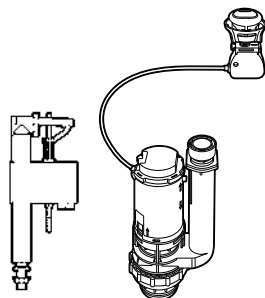

Complete bottom inlet + wire-driven flush

A822504200 Complete set of A3L_inlet valve with bottom inlet, metallic thread and wire-driven dual flush with push button. See compatibility chart in Manuals and resources.

Click-Clack Universal waste

A505401000 Click-clack universal waste. Chromed plug Ø 65.

Click-Clack Universal waste

A505400900 Click-clack universal waste. Chromed plug Ø 40.

Wastes for basins

Aqua waste

A526414210 1 1/4" waste for basin / bidet with link, plug and chain
A526411410 1 1/4" waste for basin / bidet without link, plug and chain

Universal fixed open waste

A50640390C Waste for toilet or bidet with vitreous china fix cover Ø 72
A506403900 Waste for basin or bidet with fixed chrome-plated cover