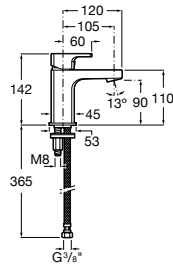

L90C

A5A3B01C00 Compact smooth body basin mixer with click-clack pop-up waste, Cold Start

M2

A5A3068C00 Basin mixer with aerator and pop-up waste