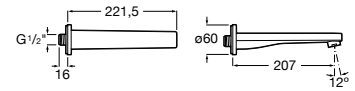

Square spout

A525308900 SQUARE - Wall bath spout 1/2"