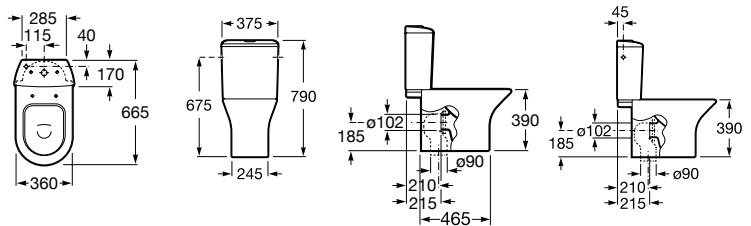

Debba Round

- **A34299P..0** Vitreous china close-coupled Rimless WC with dual outlet.
- **A341990..0** Dual flush 4,5/3L WC cistern with side inlet
- **A341991..0** Dual flush 4,5/3L WC cistern with bottom inlet
- **A801B22..B** Soft-closing seat and cover for toilet
- **A801B20..B** Seat and cover for toilet

Nexo

- **A342640..0** Vitreous china close-coupled WC with dual outlet
- **A341644..0** Dual flush 6/3L WC cistern with side inlet (NF)
- **A341647..0** Dual flush 6/3L WC cistern
- **A341643..0** Dual flush 6/3L WC cistern
- **A80164A..4** Soft-closing seat and cover for toilet
- **A801640..4** Seat and cover for toilet
- **A801C42..U** Slim Soft-closing seat and cover for toilet