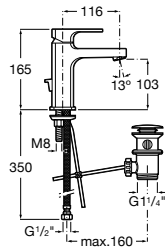

Atlas

A5A3990C00 Single-lever basin mixer mezzo, smooth body and flexible supply hoses. With smooth body. Click-clack pop-up waste not included. Cold Start

Escuadra

A5A3020C00 Single-lever basin mixer with pop-up waste and flexible supply hoses. Cold Start.