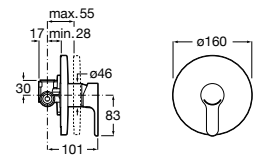

L20

A5A2A09C00 Built-in bath or shower mixer