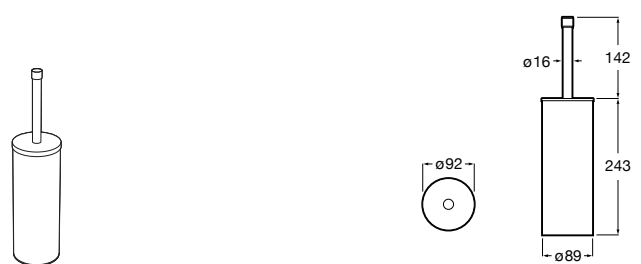

Superinox

A817306002 Floor standing toilet brush holder