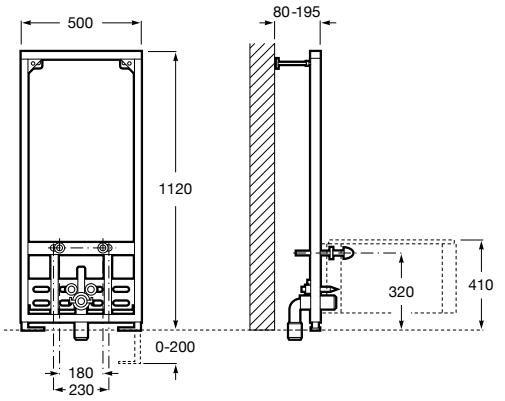

Installation systems / Wall-hung bidet

A890091200 DUPLO BIDET - Concealed structure for bidet

A890091100 BASIC BIDET - Concealed bracket for wall-hung bidet