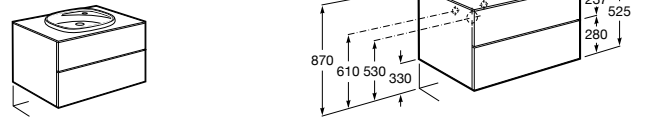

Beyond

- **A851357XXX** Unik (base unit with two drawers and basin)