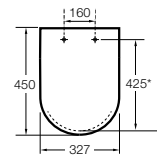

Dama Retro

- A801327..4** Lacquered seat and cover for toilet with easy removable hinges

Access

- A80123C004** Seat and cover with open ring and front opening for WC

Debba Square

- A8019D0..4** Seat and cover for toilet
- A8019D2..4** Soft-closing seat and cover for toilet