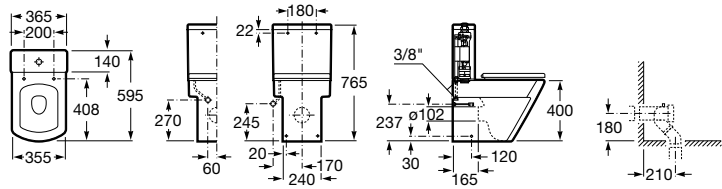

Compact close-coupled WCs