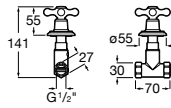

Carmen

A5A154BC00 Built-in diverter