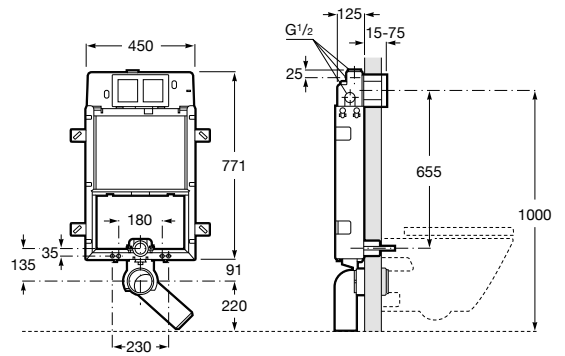

Basic WC

A890090120 BASIC WC – Concealed structure with dual flush cistern (6/3 L)

Basic WC Compact

A890080120 BASIC WC COMPACT - Concealed structure with compact cistern (8 cm) and dual flush (4/2 - 4.5/3 - 6/3 L). 90 ° / 110 ø elbow

Installation systems / Single floorstanding WC

Basic Tank

A890090200 BASIC TANK - Concealed cistern with dual flush (6/3 L)