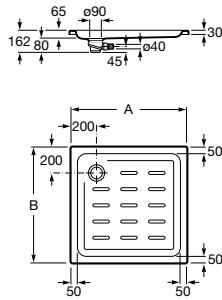

Easy

Acrylic shower tray with anti-slip base

	A	B
A276081..0	900	900
A276080..0	800	800
A276079..0	750	750

Italia

Vitreous china shower tray

	A	B	C	D
A3740HL..0	900	900	80	625
A3740HM..0	800	800	80	525