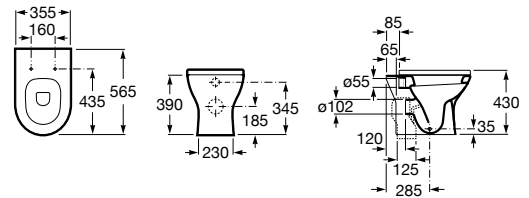

Debba Square

- **A347996..0** Back to wall single floorstanding WC with dual outlet. Includes fixing kit.
- **A8019D2..4** Soft-closing seat and cover for toilet
- **A8019D0..4** Seat and cover for WC with stainless steel hinges.