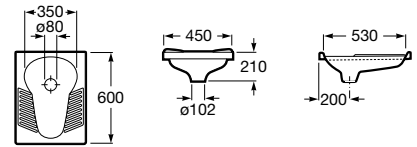

Public spaces / Squatting pans