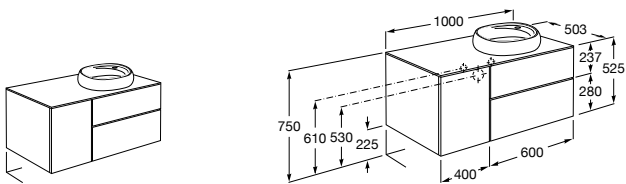

Beyond

A851396XXX Base unit for over countertop basin on the left