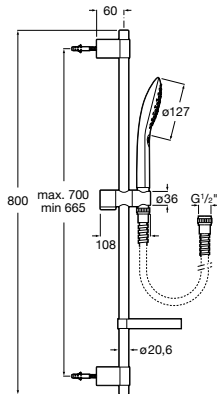

Plenum Go 120

A5B1P11C00 GO ROUND - Shower kit with Plenum Go Round 3 functions handshower, 800 mm slide bar with adjustable handshower bracket, soap dish and 1.70 m flexible hose

A5B1P11CB0 GO ROUND - Shower kit with Plenum Go Round 3 functions handshower, 800 mm slide bar with adjustable handshower bracket, soap dish and 1.70 m flexible hose