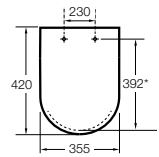

Seats and covers for existing WCs