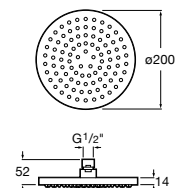

Rainsense

A5B2950C00 Metallic shower head for ceiling or wall installation. Support kit / arm not included.

A5B2150C00 Shower head for ceiling or wall installation. Support kit / arm not included.