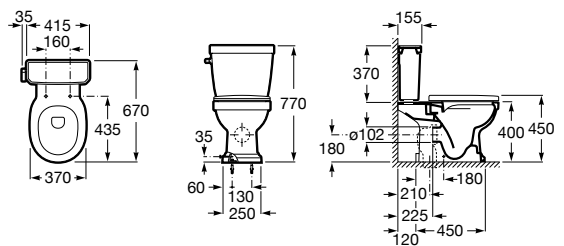

Carmen

- **A3420A7..0** Vitreous china close-coupled Rimless WC with dual outlet
- **A3410A1..0** Dual flush 4,5/3L WC cistern with bottom inlet
- **A801B5200B** SUPRALIT® soft-closing seat and cover for WC. Finish white.
- **A801B5238B** SUPRALIT® soft-closing seat and cover for WC. Finish dark grey.