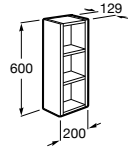

Luna

A856842XXX Shelf unit