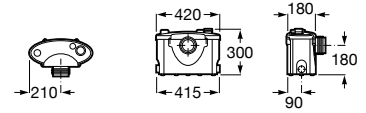

Waste macerators

D-Trit

A869000000 Waste macerator equipped with stainless steel drum filter and rotating blades, with a high performance and low noise level. Compatible with 22, 28, 32 and 40 mm evacuation pipes. Suitable for disposing of waste water with organic waste and toilet paper. Do not use with any other waste not indicated.