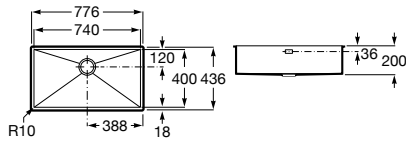

A870E10740 Stainless steel single bowl kitchen sink