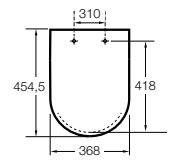

Hall

- **A801620..4** Compact lacquered seat and cover for toilet
- **A801622..4** Soft-closing compact lacquered seat and cover for toilet