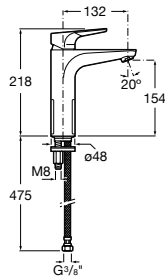

Atlas

A5A3090C00 Basin mixer with pop-up waste, Cold Start

Atlas

A5A3D90C00 Smooth body medium-neck plus basin mixer, Cold Start