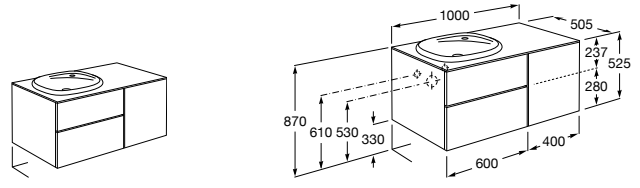

Beyond

- **A851390XXX** Unik (base unit with two drawers, one door and SURFEX® basin on the right)