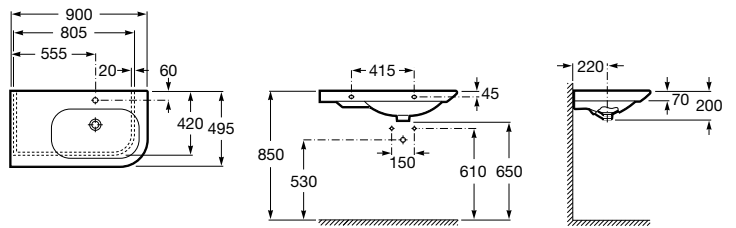

Nexo

A327649..0 Wall-hung vitreous china basin right