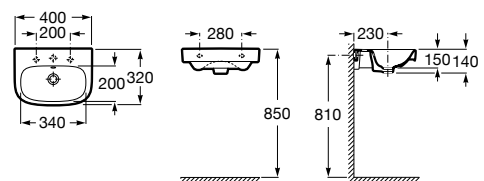

Debba

A325998..0 Wall-hung vitreous china basin