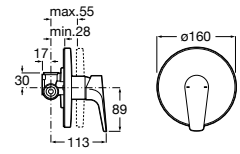

Atlas

A5A2290C00 Built-in bath or shower mixer