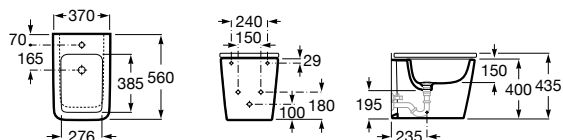

Inspira Square

- A357537..0 SQUARE - Back to wall vitreous china bidet. Cover not included.
- A806532..B SQUARE - Soft-closing SUPRALIT® bidet lid

Inspira Round

- A357527..0 ROUND - Back to wall vitreous china bidet. Cover not included.
- A806522..B ROUND - Soft-closing SUPRALIT® bidet lid