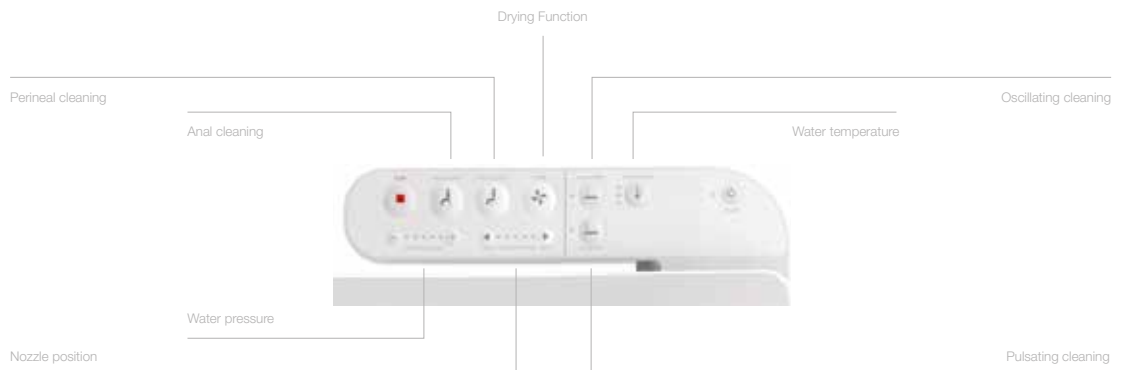

Square
Page 16

Side control

Smart Toilets

Today, thanks to the Smart Toilets, water reaches the WC to offer a complete personal hygiene ensuring full comfort and care and responding to a society that is increasingly committed to health and personal care.

Thorough cleaning

Retractable integrated nozzle that takes water to the most intimate parts ensuring the maximum cleanliness..

Maximum hygiene

Self-cleaning nozzle before and after each use and water filter that removes waste and impurities.