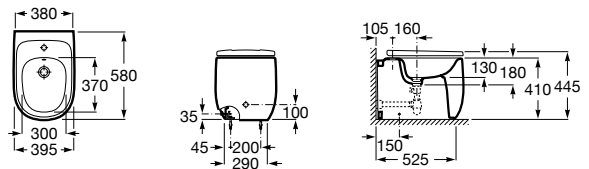

Beyond

- **A3570B8..0** Back to wall vitreous china bidet. Cover not included. Includes siphon drain and fixing system.
- **A806B82..B** Soft-closing SUPRALIT® bidet lid