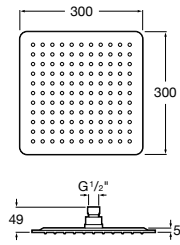

Rainsense

A5B3050C00 Shower head for ceiling or wall installation. Support kit / arm not included.

Raindream

A5B2750C00 Extraslim metallic shower head for ceiling or wall installation. Support kit / arm not included.