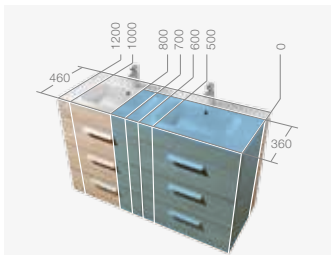

Wide range

Wide variety of dimensions, available both in the compact and the standard versions to offer solutions to suit any need.