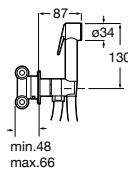

Be Fresh

A5B9461C00 Shower kit mixer (1 way) with handshower, integrated bracket - water inlet and flexible hose