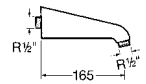

Rainsense Classic

A5B3350C00 Classic shower head for ceiling or wall installation. Support kit / arm not included

Ceiling arm

A5B1050C00 Square straight ceiling arm for shower head

Stella

A5BF103C00 Adjustable shower head for wall installation with 3 functions: Rain, Soft, and Pulse. Support kit / arm not included.

A5BH103C00 Adjustable shower head for wall installation. Support kit / arm not included.

A5B0750C00 Straight wall arm for shower head

Wall arm

A5B0950C00 Square straight wall arm for shower head

Wall shower arm

A505317100 Cast iron wall arm for shower head

Arms for shower-heads

Ceiling arm

Straight ceiling arm for shower head

	A
A5B0650C00	300
A5B0550C00	200
A5B0450C00	100

Shower-heads for wall installation

Puzzle

A5A9978C00 Stainless steel shower head with waterfall for wall installation

Wall arm

Straight wall arm for shower head

	A
A5B0350C00	500
A5B0250C00	400
A5B0150C00	300

Puzzle

A5A9878C00 Stainless steel shower head for wall installation