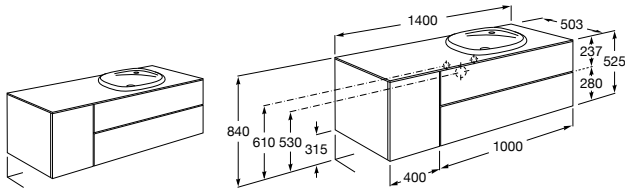

Beyond

A851416XXX Base unit for in countertop basin on the left