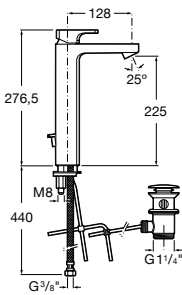

Singles

A5A7536C00 High-neck basin mixer, progressive technology, with pop-up waste

L90

A5A3G01C00 High-neck basin mixer with pop-up waste, Cold Start