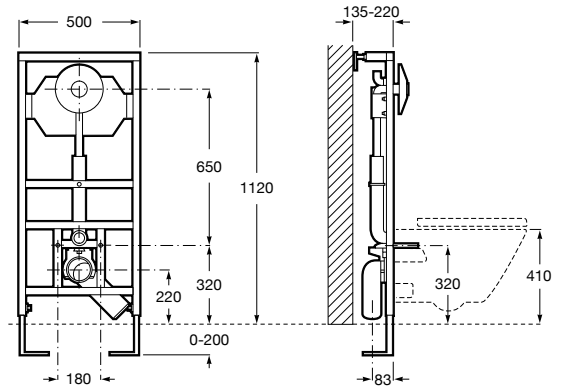

Duplo WC Fluxor

A890092100 DUPLO WC FLUXOR - Concealed structure for toilet with dual flush valve

A890065004 Vandal-proof stainless steel kit for DUPLO WC FLUXOR