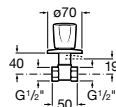

Brava

A5A1530C00 Built-in valve. 1/2" blue index
A5A0530C00 Built-in valve. 1/2" red index