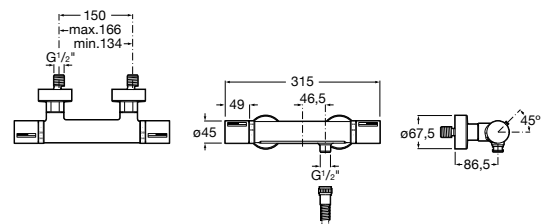

T-1000 Round

A5A1409C00 Thermostatic wall-mounted shower mixer