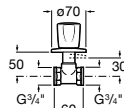

Brava

A5A1630C00 Built-in valve. 3/4" blue index
A5A0630C00 Built-in valve. 3/4" red index