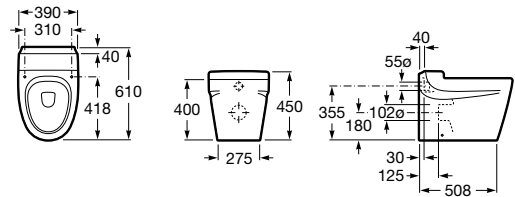

Khroma

- **A347657..0** Single floorstanding WC with dual outlet. Includes fixing kit.
- **A801652...** Soft-closing seat and cover for toilet