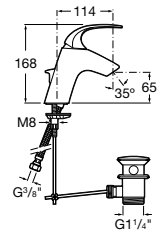

L90C

A5A3A01C00 Compact basin mixer with aerator and pop-up waste, Cold Start

Evol

A5A3049C00 Basin mixer with pop-up waste, joystick operated

L90C

A5A3B01C00 Compact smooth body basin mixer with click-clack pop-up waste, Cold Start

M2

A5A3068C00 Basin mixer with aerator and pop-up waste

Thesis

A5A3050C00 Basin mixer with pop-up waste

M2

A5A3168C00 Basin mixer with retractable chain

Thesis

A5A3150C00 Basin mixer with retractable chain

Naia

A5A3D96C00 Smooth body basin mixer mezzo plus with click clack waste, Cold Start