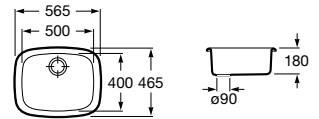

A365972001 Fireclay single bowl kitchen sink with two pre-punched tapholes and 3 1/2" valve