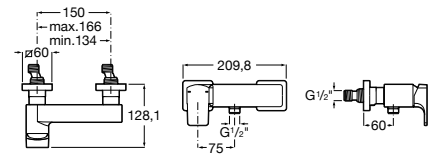

Naia

A5A2196C00 Wall-mounted shower mixer

Lanta

A5A2011C00 Wall mounted shower valve with sensum 4f handset

A5A2111C00 Wall-mounted shower mixer

Escuadra

A5A2D01C00 Wall-Mounted Shower Mixer

Atlas