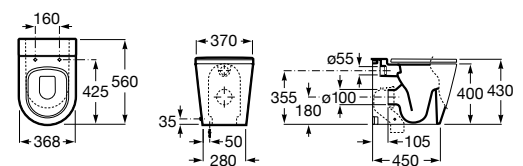

Inspira

- A347527..0** ROUND - Single floorstanding WC with dual outlet. Includes fixing kit.
- A801522..B** ROUND - Soft-closing SUPRALIT® seat and cover for toilet

Meridian

- A347247..0** Compact back to wall bowl with dual outlet for WC with high cistern, built-in cistern or flush valve. Includes fixing kit and inlet plug.
- A8012A2..4** Soft-closing seat and cover for toilet
- A8012A0..4** Seat and cover for WC with stainless steel hinges.
- AV0007900R** Elbow for S-trap distance to wall 120 mm once installed
- AV0007700R** Elbow for S-trap distance to wall 150
- AV0013100R** Fixing kit for elbow