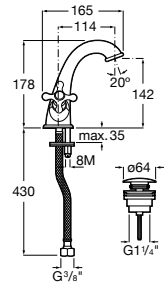

Brava

- **A5A4230C00** Basin pillar tap with aerator (blue index)
- **A5A4330C00** Basin pillar tap with aerator (red index)

Carmen

- **A5A3A4BC00** Smooth body basin mixer with click clack waste