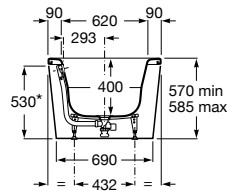

Art Plus

- A22255F..2 Oval steel bath with black exterior, anti-slip base and american oak wooden platform
- A22255F..7 Oval steel bath with white exterior, anti-slip base and american oak wooden platform
- A22256F..2 Oval steel bath with black exterior and american oak wooden platform
- A22256F..7 Oval steel bath with white exterior and american oak wooden platform