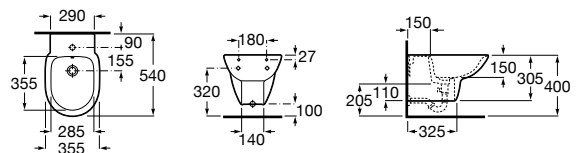

Debba Square

- A355995..0 Wall-hung bidet without cover. Includes fixing kit. Faucet not included. A compatible Roca installation system is required for the installation of wall-hung bidets.
- A8069D2..4 Soft-closing bidet lid
- A8069D0..4 Bidet lid