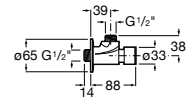

Shower faucets / Wall-mounted / Self-closing