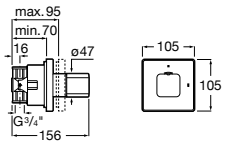

Square stop valve

- **A5A094AC00** Built-in valve external subset 3/4". To complete with Rocabox 525869403
- **A525166703** Built-in body for valve 1 way