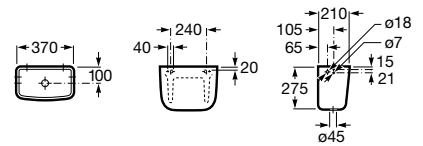

High cisterns

Universal

A343900..1 High WC cistern without cover