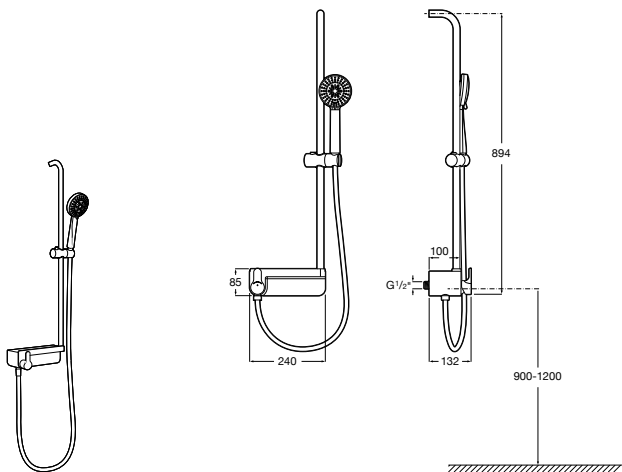

Even-M Square

A5A9B90C00 Shower column with adaptable shelf, height adjustable from 875 to 1275mm, and swivelling shower arm

Shower columns / single-lever

Deck-M

A5A9A88C00 Single lever shower column with shelf