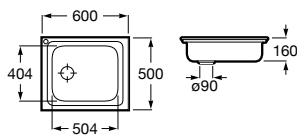

A870510601 Stainless steel single bowl kitchen sink

A870410603 Stainless steel single bowl kitchen sink