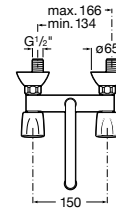

Brava

A5A7430C00 Wall-mounted kitchen or laundry sink mixer with swivel spout