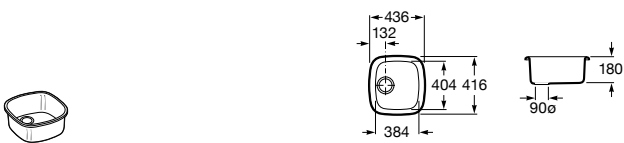

BP-2

A870110400 Stainless steel single bowl kitchen sink with 3/2" valve