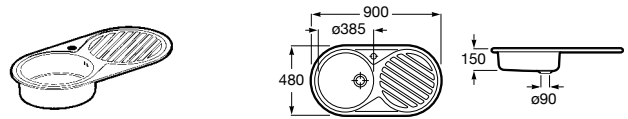

Duo 90 ED

A870940901 Stainless steel single bowl kitchen sink and left drainer