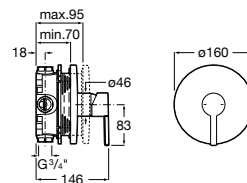

M2

A5A2B68C00 1/2" built-in shower mixer with automatic diverter. To completed with RocaBox 525869403

Naia

A5A2B96C00 Built-in shower mixer. To completed with RocaBox 525869403