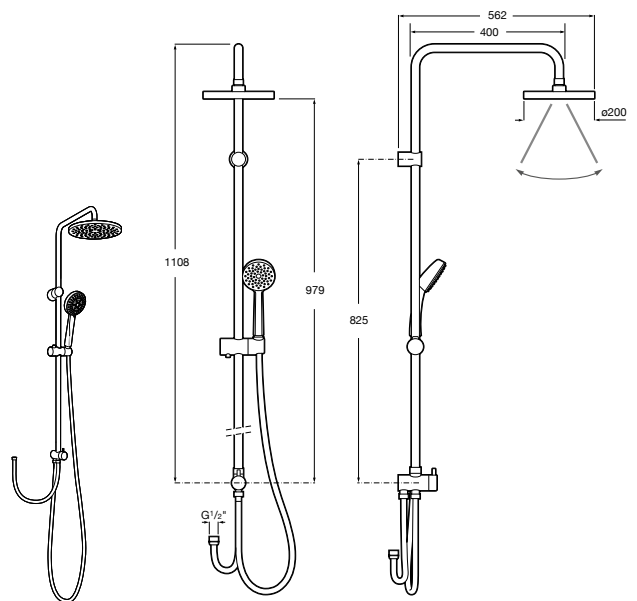

Shower columns / connectable

Victoria
A5B9961C00 Connectable shower column with diverter