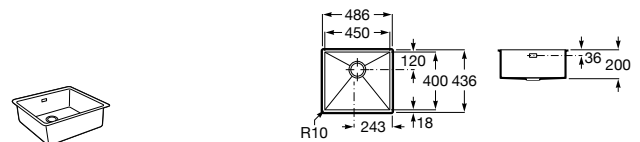

Paris 45

A870J10450 Stainless steel single bowl kitchen sink