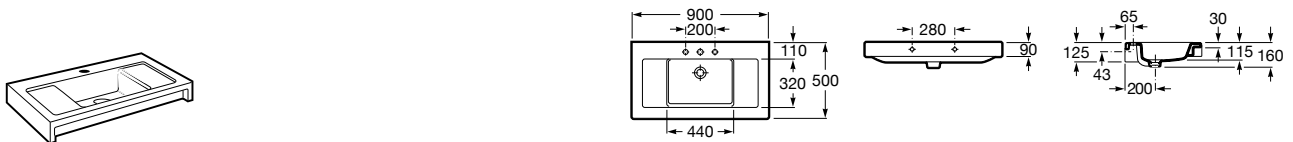

Stratum

A327632..0 Wall-hung or vanity vitreous china basin