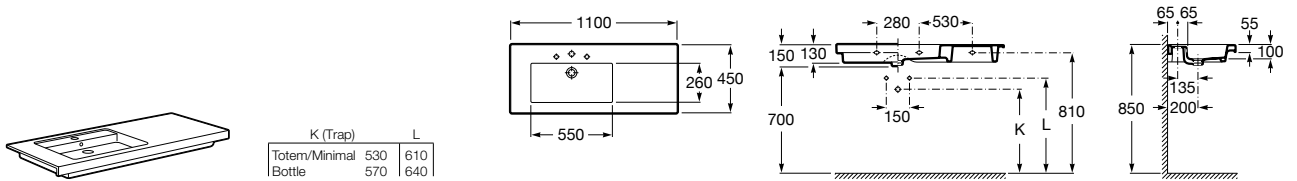

K (Trap)	L
Totem/Minimal	530	610
Bottle	570	640

Prisma

A327542..0 Wall-hung or vanity vitreous china left hand basin