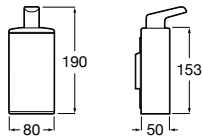

Accessories / Wall-mounted gel dispensers

Select

A816304001 Wall-mounted gel dispenser