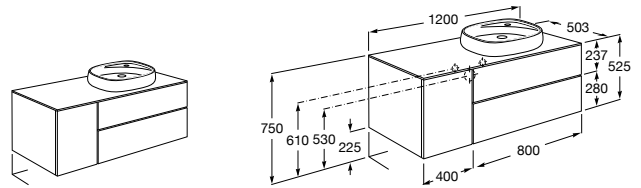

Beyond

A851400XXX Base unit for over countertop basin on the left