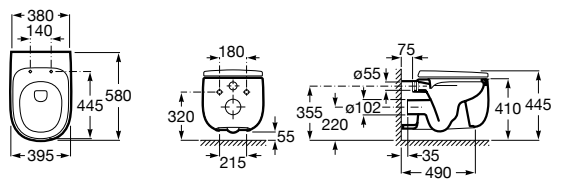

Wall-hung WCs