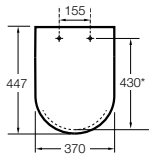

Seats and covers for existing WCs