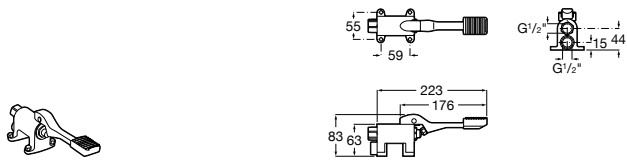

Instant Foot

A505127800 FOOT - Foot pedal faucet. Floorstanding

Basin faucets/ Thermostatic Micro-T

Avant

A5A0279C00 Thermostatic Micro-T

Avant

A5A0179C00 Thermostatic Micro-T Premixed water

Avant

A505326203 Connection kit Micro-T

Basin faucets / Basin spouts

Instant Foot

A505327000 Deck-mounted spout

Instant Foot

A505326900 Wall spout

Flush valves for urinals / Wall-mounted / Self-closing

Instant

A5A9277C00 Exposed, angle shut-off cock for urinal
A5A9317C00 External Urinal pipe

Sprint

A5A9224C00 Exposed, angle shut-off cock for urinal

Sprint

A5A9124C00 Self-closing exposed shut-off cock for urinal
A5A9317C00 External Urinal pipe

Avant

A5A9279C00 Exposed, angle shut-off cock for urinal
A5A9317C00 External Urinal pipe