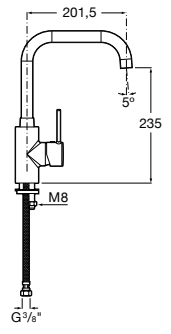

Targa

A5A8360C00 Kitchen sink mixer with swivel spout