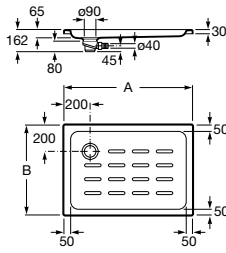

Easy

Acrylic shower tray with anti-slip base

	A	B
A276088..0	1000	700
A276087..0	900	750

Neo Daiquiri

Superslim acrylic shower tray with waste kit

	A	B
A276167..0	1800	800
A276323..0	1400	800
A276183..0	1200	800
A276187..0	1000	800
A276169..0	1700	750
A276173..0	1600	750
A276177..0	1500	750
A276209..0	1200	750
A276191..0	900	750
A276171..0	1700	700
A276175..0	1600	700
A276179..0	1500	700
A276181..0	1400	700
A276185..0	1200	700
A276189..0	1000	700
A276193..0	900	700

Superslim acrylic shower tray with anti-slip base and waste kit

	A	B
A276166..0	1800	800
A276302..0	1400	800
A276182..0	1200	800
A276186..0	1000	800
A276168..0	1700	750
A276172..0	1600	750
A276176..0	1500	750
A276208..0	1200	750
A276190..0	900	750
A276170..0	1700	700
A276174..0	1600	700
A276178..0	1500	700
A276180..0	1400	700
A276184..0	1200	700
A276188..0	1000	700
A276192..0	900	700

Dimensions in mm

Square shower trays

Terran (without frame)

Superslim STONEX® shower tray

	A	B	C
AP10338438401..0	900	900	28
AP10332032001..0	800	800	26

In-Floor

Extraslim steel shower tray with antislip (3.5 mm steel sheet)

	A	B
A2B3669..7	1000	1000
A2B3569..7	900	900

Blues-XL

A2B2369..7 Superslim steel shower tray with anti-slip base and waste kit

Italia

Vitreous china shower tray

	A	B
A3740HH..0	900	900
A3740HJ..0	800	800
A3740HK..0	700	700