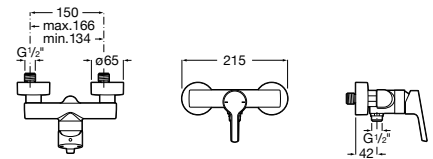

Escuadra

A5A2D01C00 Wall-Mounted Shower Mixer

Atlas

A5A2090C00 Wall-mounted shower mixer with 1.50 m flexible shower hose, handshower and swivel wall bracket.

A5A2190C00 Wall-mounted shower mixer

A5B4961TP0 Adaptable shelf

Malva

A5A213BC00 Wall-mounted shower mixer

Targa

A5A2060C02 Wall-mounted shower mixer with 1.50 m flexible shower hose, handshower and swivel wall bracket

A5A2160C00 Shower mixer

Monodin-N

A5A2198C00 Wall-mounted shower mixer