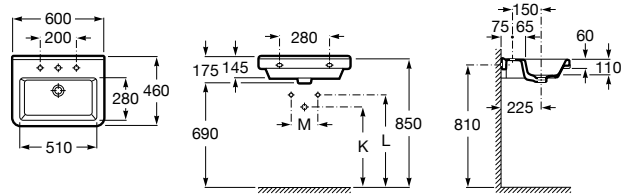

Dama

A327784.0 Wall-hung vitreous china basin

A337470.0 Vitreous china full pedestal for basin

A337471.0 Vitreous china semipedestal for basin

	K (Trap)	L
Totem/Minimal	530	610
Bottle	570	640

Prisma

A327546.0 Wall-hung or vanity vitreous china basin