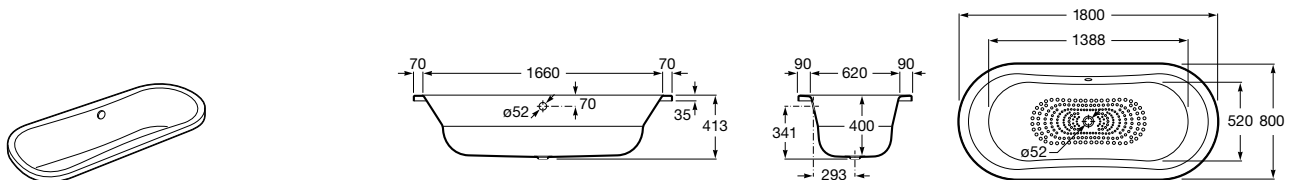

Duo Plus Oval

A222555..0 Oval steel bath with anti-slip base (3 mm steel sheet)

A222565..0 Oval steel bath (3 mm steel sheet)