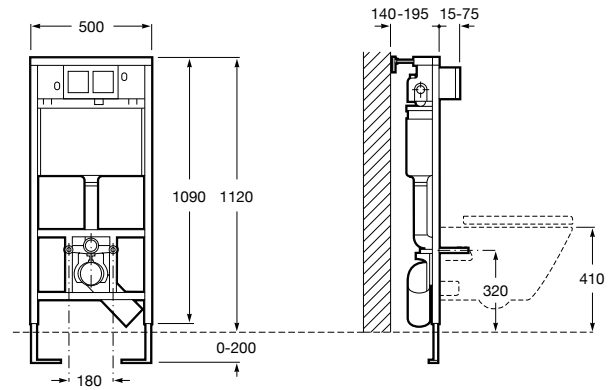

Installation systems / Wall-hung WC