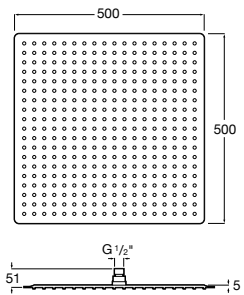

Sensum Square

A5B1308C00 SQUARE - Shower kit with Sensum Square 130/4 handshower, slide bar with adjustable handshower bracket and flexible hose 1,7m.

Rainream

A5B3250C00 Extraslim metallic shower head for ceiling installation

Stella 100

A5B1C03C00 Shower set with Stella 100/3 handshower, adjustable handshower bracket and flexible hose

A5B9C03C00 Shower set with Stella 100/1 handshower, adjustable handshower bracket and flexible hose

Shower heads

Shower heads / built-in

Rainream

A5B3550C00 Extraslim metallic shower head for ceiling or wall installation. Support kit / arm not included.

Rainream

A5B3150C00 Extraslim metallic shower head for ceiling installation.

Rainream

A5B2850C00 Extraslim metallic shower head for ceiling or wall installation. Support kit / arm not included.