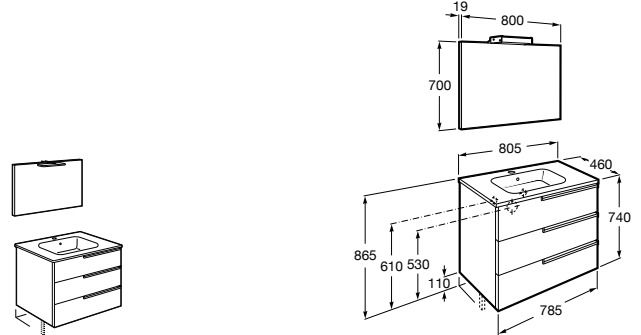

Victoria-N Oval

A851215XXX	OVAL - Unik (base unit and basin)
A851223XXX	OVAL - Pack (base unit, basin, mirror and LED spotlight)
A816413001	Optional leg set (x2)

Debba Family

A855974XXX	Unik (base unit with three drawers and basin)
A855992XXX	Pack (base unit with three drawers, basin, mirror and LED spotlight)
A816757339	Optional leg set (x2)