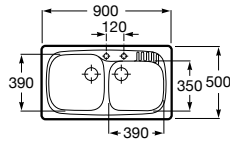

A365961001 Fireclay double bowl kitchen sink with two pre-punched tapholes and 3 1/2" valves