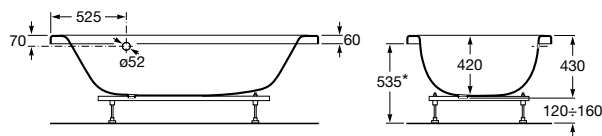

Waikiki-N

A248429..1 Round acrylic bath with Total hydromassage and waste kit

A248345..0 Round acrylic bath