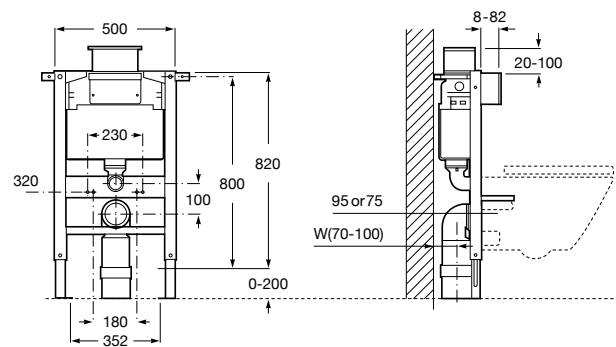

Duplo WC Smart

A890090800 DUPLO SMART WC - Concealed structure for Smart Toilets with dual flush cistern