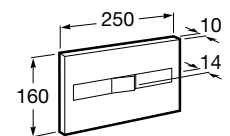

PL1 Single

A8900951.. PL1 SINGLE - Single flush operating plate for concealed cistern. Front activation.