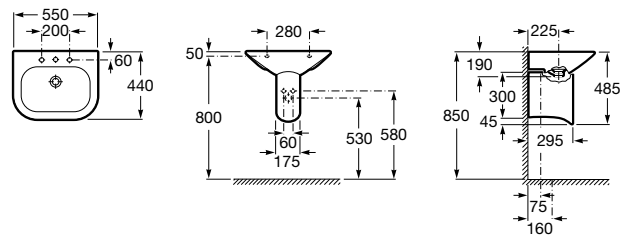

Installation	K (Trap)	L	M
Wall-hung	Totem/Minimal 530	610	150
Pedestal	Bottle 570	640	150
Semi-pedestal	Bottle 570	640	80
Semi-pedestal S	Bottle 570	640	150/80

Dama

A327786..0 Wall-hung vitreous china basin

A337470..0 Vitreous china full pedestal for basin

A337471..0 Vitreous china semipedestal for basin

Installation	K (Trap)	L	M
Wall-hung	Totem/Minimal 530	610	150
Semi-pedestal	Bottle 570	640	80
Pedestal	Bottle 570	640	150/80

Meridian

A325243..0 Wall-hung vitreous china basin

A335240..0 Vitreous china full pedestal for basin

A337241..0 Vitreous china semipedestal for basin

Nexo

A327642..0 Wall-hung vitreous china basin

A337641..0 Vitreous china full pedestal for basin

A337642..0 Vitreous china semipedestal for basin

Installation	K (Trap)	L	M
Wall-hung	530	610	150
Semi-pedestal	Bottle 600	660	80

Meridian

A32724Y..0 Compact wall-hung vitreous china basin

A32724Z..0 Compact wall-hung vitreous china basin

A337242..0 Vitreous china semipedestal for compact basin