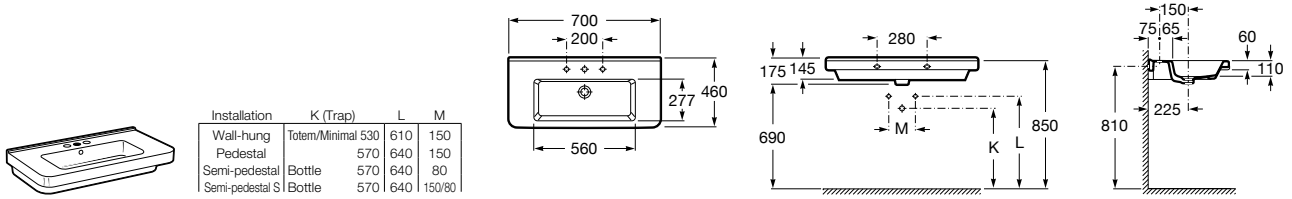

Dama

A327782..0 Wall-hung vitreous china basin

A337470..0 Vitreous china full pedestal for basin

A337471..0 Vitreous china semipedestal for basin