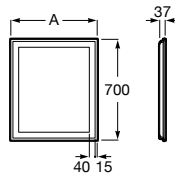

Mirrors

Iridia

Mirror with perimetral LED lighting and demister device

	A
A812347000	1400
A812346000	1200
A812342000	1000
A812341000	800
A812340000	600
A812339000	400

Prisma Basic

BASIC - Mirror with upper LED lighting

	A
A812262000	1200
A812261000	1100
A812260000	1000
A812259000	900
A812258000	800
A812257000	600