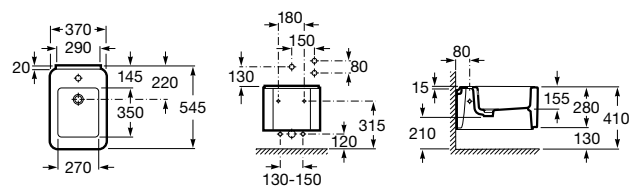

Beyond

A3570B5..0 Vitreous china wall-hung bidet. Cover not included. Fixing kit included.

Element

A357575..0 Vitreous china wall-hung bidet without cover. Includes fixing kit. Faucet not included. A compatible Roca installation system is required for the installation of wall-hung bidets.

A357576..0 Wall-hung bidet without cover. Includes fixing kit. Faucet not included. A compatible Roca installation system is required for the installation of wall-hung bidets.

A506402210 1 1/4" trap for bidet