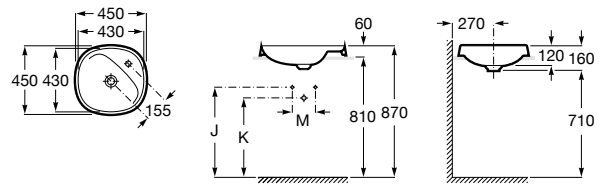

The Gap

A32747Y..0 In countertop vitreous china basin. Faucet not included.

	K (Trap)	J	M
530 Totem/Minimal	610	150	
610 Bottle	640	150	

Beyond

A3270B7..0 In countertop FINECERAMIC® basin

The Gap

A32747Z..0 In countertop vitreous china basin. Faucet not included.