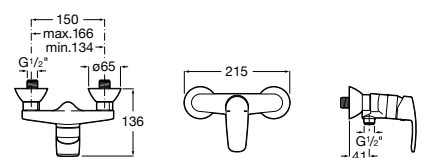

Monodin-N

A5A2198C00 Wall-mounted shower mixer