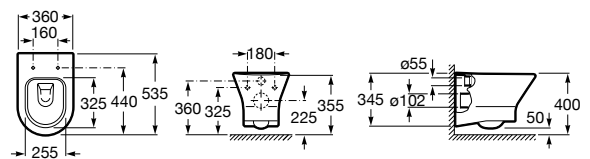

Debba Round

- **A346998..0** Vitreous china wall-hung WC P-trap. Includes fixing kit. A compatible Roca installation system is required for the installation of wall-hung WCs.
- **A801B22..B** Soft-closing seat and cover for WC.
- **A801B20..B** Seat and cover for WC with stainless steel hinges.