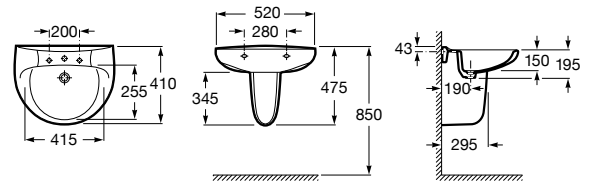

Installation	K (Trap)	L	M	
Wall-hung	Totem/Minimal	530	610	150
Semi-pedestal	Bottle	570	640	80
Pedestal	Bottle	570	640	150/80

The Gap

- A327475..0 Wall-hung or over countertop vitreous china basin
- A337470..0 Vitreous china full pedestal for basin
- A337471..0 Vitreous china semipedestal for basin

Trap	K	J
Totem/minimal	530	610
Bottle	570	640

Debba

- A325995..0 Wall-hung vitreous china basin
- A325995..1 Wall-hung vitreous china basin with two tapholes
- A335990..0 Vitreous china full pedestal for basin
- A337991..0 Vitreous china semipedestal for basin

Victoria

- A325394..0 Wall-hung vitreous china basin
- A331300..1 Vitreous china full pedestal for basin
- A336312..5 Vitreous china semipedestal for basin

Installation	K (Trap)	L	M	
Wall-hung	Totem/Minimal	530	610	150
Semi-pedestal	Bottle	570	640	80
Semi-pedestal S	Bottle	570	640	150/80

Dama

- A327788..0 Compact wall-hung vitreous china basin
- A337782..0 Vitreous china semipedestal for basin