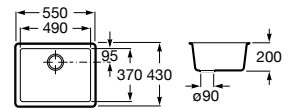

A870810515 Stainless steel single bowl kitchen sink