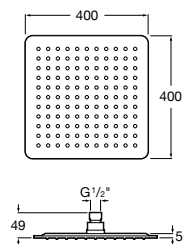

Rainream

A5B2850C00 Extraslim metallic shower head for ceiling or wall installation. Support kit / arm not included.