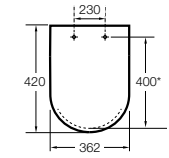

Hall

- **A801620..4** Compact lacquered seat and cover for toilet
- **A801622..4** Soft-closing compact lacquered seat and cover for toilet

Khroma

- **A80165A...** Tank-front backrest
- **A801652...** Soft-closing seat and cover for toilet

Hall

- **A80162B..4** Lacquered seat and cover for toilet
- **A80162C..4** Soft-closing lacquered seat and cover for toilet

Meridian

- **A8012A0..4** Seat and cover for toilet
- **A8012A2..4** Soft-closing seat and cover for toilet

Happening baby

- **A801116..4** Soft-closing lacquered seat and cover for toilet

Meridian compact

- **A8012AB..4** Compact seat and cover for toilet
- **A8012AC..4** Soft-closing compact lacquered seat and cover for toilet

Inspira Square

- **A801532..B** SQUARE - Soft-closing SUPRALIT® seat and cover for toilet

Meridian Comfort

- **A8012AC..4** Soft-closing compact lacquered seat and cover for toilet

Inspira Round

- **A801522..B** ROUND - Soft-closing SUPRALIT® seat and cover for toilet

Meridian reduced mobility

- **A801230004** Seat and cover with front opening for WC and stainless steel hinges
- **A80123D004** Open ring with front opening for WC and stainless steel hinges

Nexo

- **A80164A..4** Soft-closing seat and cover for toilet
- **A8012A0..4** Seat and cover for toilet