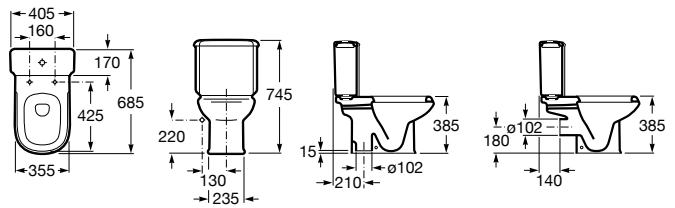

Dama Retro

- A342321..1 Vitreous china close-coupled WC with vertical outlet
- A342320..1 Vitreous china close-coupled WC with horizontal outlet
- A341325..0 Dual flush 6/3L WC cistern
- A801327..4 Lacquered seat and cover for toilet with easy removable hinges
- AV0007800R Straight sleeve