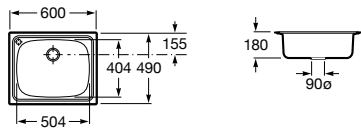

A365971001 Fireclay single bowl kitchen sink with two pre-punched tapholes and 3 1/2" valve