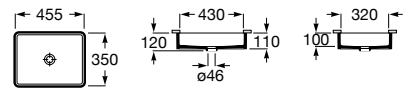

Sofia

A327723..0 Under countertop vitreous china basin

Inspira

A327536..0 Under countertop FINECERAMIC® basin