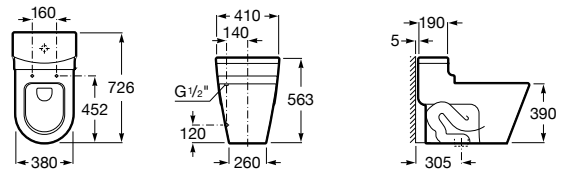

Oslo

A34945L..0 One piece WC with vertical outlet. S-Trap 305 mm (cUPC)

A80N062..1 Soft-closing seat and cover for toilet

Verona

A34945J..0 One piece WC with dual outlet. P-Trap or S-Trap 305 mm.

A80N052..1 Soft-closing seat and cover for toilet