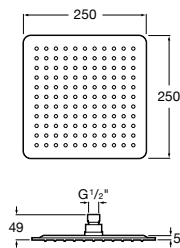

Rainsense

A5B2350C00 Shower head for ceiling or wall installation. Support kit / arm not included.

Raindream

A5B2450C00 Extraslim metallic shower head for ceiling or wall installation. Support kit / arm not included.