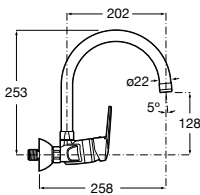

L20

A5A7609C00 Wall-mounted kitchen sink mixer with swivel spout