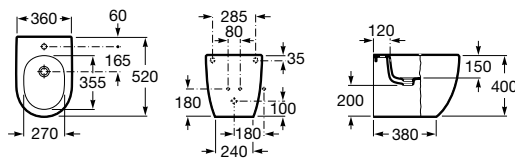

Hall

- A357624..0 Compact back to wall bidet without cover. Includes curved trap, connector and fixing kit.
- A806620..4 Compact lacquered bidet lid