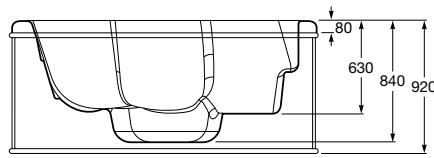

Spas

Broadway Family

A8S3080..0 Spa Broadway Family with panels

A8S308S..0 Spa Broadway Family without panels

Broadway

A8S3060..0 Spa Broadway with panels

A8S306S..0 Spa Broadway without panels

Broadway Compact

A8S3070..0 Spa Broadway Compact with panels

A8S307S..0 Spa Broadway Compact without panels