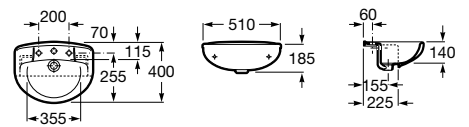

Meridian

A32724S..0 Semi-recessed vitreous china basin. Faucet not included.

Dama

A32778S..0 Semi-recessed vitreous china basin

Debba

A32799S..0 Semi-recessed vitreous china basin

Laura

A32739E..0 Semi-recessed vitreous china basin

K (Trap)
530 Totem/Minimal
640 Bottle

Diverta

A32711S..0 Semi-recessed vitreous china basin