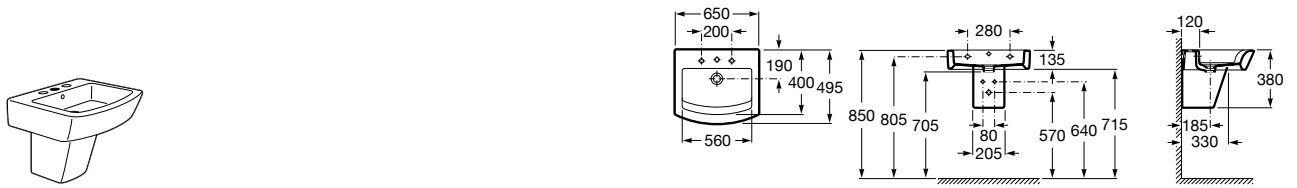

Hall

A327621..0 Wall-hung or over countertop vitreous china basin