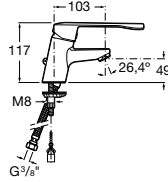

Accessibility / Deck-mounted faucets

Victoria Pro

A5A3123C00 PRO - Basin mixer with chain connector. Handle for People with Reduced Mobility.