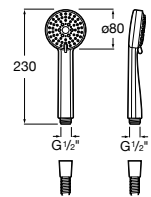

Stella

- **A5B1103C00** 80/3. Handshower with 3 functions: Rain, Tonic and Pulse
- **A5B9103C00** 80/1. Handshower with Rain function