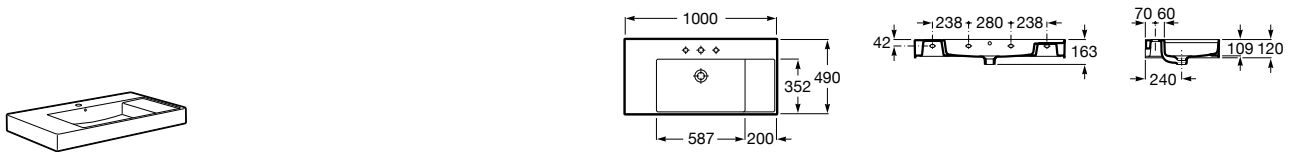

Inspira

A32752A..0 FINECERAMIC® wall-hung or vanity vitreous china basin