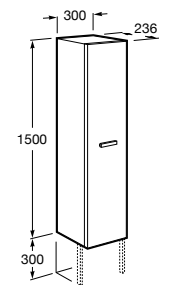

Column units

A857137XXX Column unit

A856931XXX Reversible column unit

A856844XXX Reversible column unit

A856844XXX Reversible column unit

A857004XXX Column unit with mirror (left hand)
A857034XXX Column unit with mirror (right hand)

A856660XXX Reversible column unit
A816413001 Optional leg set (x2)

A856913XXX Reversible column unit

A856577XXX Reversible column unit
A816413001 Optional leg set (x2)