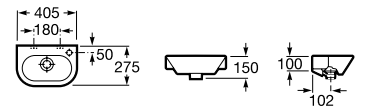

Nexo

A327645..0 Compact wall-hung vitreous china basin

Installation	K (Trap)	L	M	
Wall-hung	Totem/Minimal	530	610	150
Semi-pedestal	Bottle	570	640	80
Pedestal	Bottle	570	640	150/80

The Gap

A327478..0 Compact wall-hung vitreous china basin