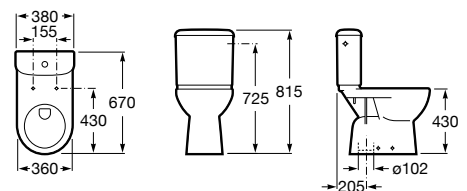

Access

- A342237..0 Vitreous china close-coupled WC with vertical outlet
- A341230..0 Dual flush 6/3L WC cistern with side inlet
- A341231..0 Dual flush 6/3L WC cistern with bottom inlet
- A801232..4 Soft-closing seat and cover for toilet
- A801230..4 Seat and cover for toilet with front opening
- A80123A..4 Seat and cover for toilet
- A80123D..4 Seat for toilet with front opening