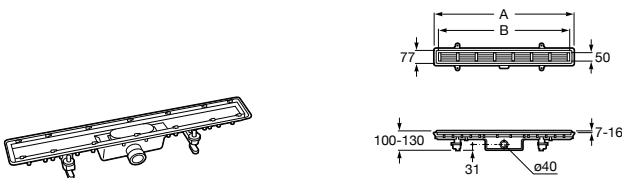

In-Drain drainage systems

In-Drain Channel

IN-DRAIN CHANNEL - Installation drainage kit with premounted geotextile fabric

	A	B
A276091000	950 x 50	990
A276153000	850 x 50	890
A276090000	750 x 50	790
A276089000	650 x 50	690