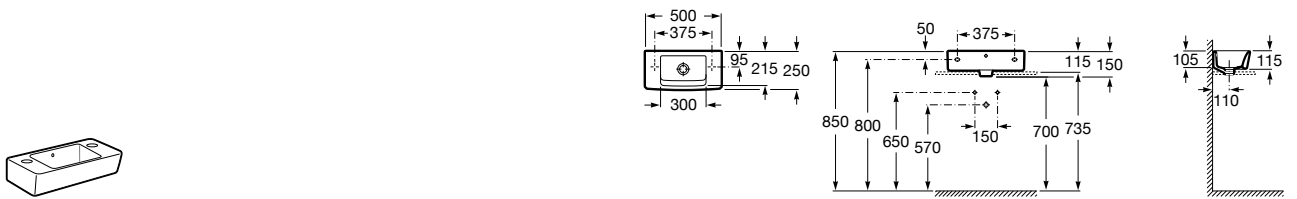

Hall

A325883..0 Compact wall-hung or over countertop vitreous china basin