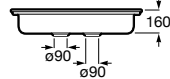

E-90

A870420903 Stainless steel double bowl kitchen sink