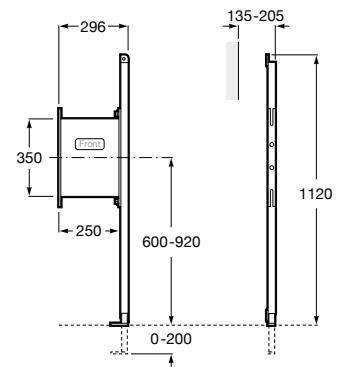

Installation systems / Support bar

Duplo Handicapped

A890090600 DUPLO HANDICAPPED - Concealed frame for grab bars fixation

Installation systems / Accessories

Silent in wall

A890063000 SILENT IN WALL - Noise absorption joint