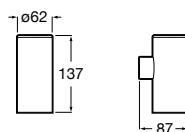

Classica

- A816810001 Wall-mounted tumbler holder

Hotel's

- A816723001 Wall-mounted glass