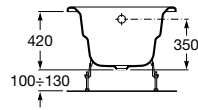

Malibu

Rectangular cast iron bath with Tonic hydromassage, anti-slip base and waste kit

	A	B	C	D	Litr.
A248134..1	1700	750	1513	630	185
A248136..1	1600	750	1413	630	171

Rectangular cast iron bath with anti-slip base and grips

	A	B	C	D	Litr.
A230970..1	1700	750	1513	630	185
A231070..1	1600	750	1413	630	171
A231570..1	1500	750	1313	630	165
A233350..1	1700	700	1513	580	178
A233450..1	1600	700	1413	580	162

Headrest (White)

A291053000

Continental

Rectangular cast iron bath with anti-slip base

	A	B	C	D	E	F	G	H	K	Litr.
A212911..1	1700	570	1530	420	400	350	285	100	70	182
A212912..1	1600	570	1430	420	400	350	285	100	70	170
A212913..1	1500	570	1330	420	400	350	285	100	70	161
A212914..1	1400	560	1230	420	400	350	285	100	70	144
A211506..1	1200	550	1050	390	370	330	260	75	60	117
A211507..1	1000	550	850	390	370	330	260	75	60	95