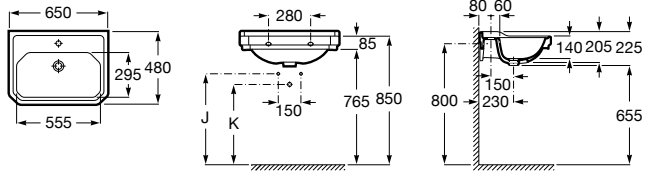

K (Trap)		J
Totem/Minimal	530	610	
Bottle	570	640	

Carmen

A3270A1..0 Wall-hung vitreous china basin

A3270A1..3 Wall-hung vitreous china basin

A3370A0..0 Vitreous china full pedestal for basin