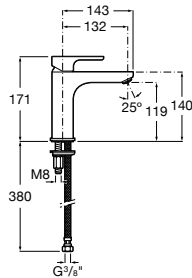

L20

A5A3K09C00 Smooth body basin mixer, Cold Start, XL handle

L20

A5A3B09C00 Smooth body medium-neck basin mixer, Cold Start, XL handle