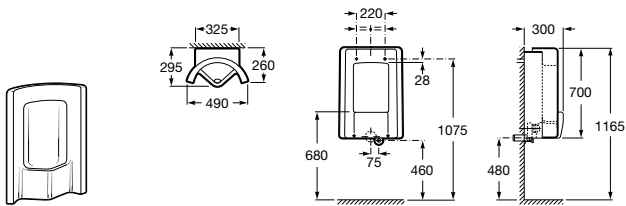

Access

- A816913009** COMFORT - Folding shower seat with legs

Public spaces / Basins

Access

Collective wall-hung vitreous china basin

	A	B
A368PB8..0	1000	928
A368PB9..0	600	528

Public spaces / Urinals

Site