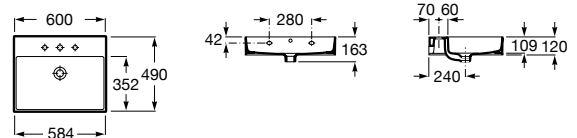

Inspira

A32752C..0 FINECERAMIC® wall-hung or vanity vitreous china basin