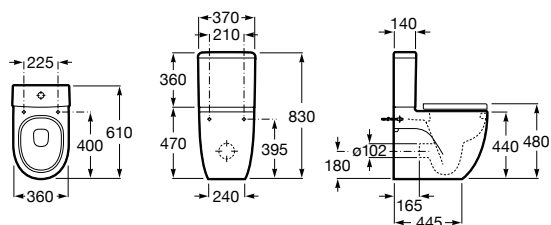

Inspira Round

- **A342527..0** ROUND - Back to wall vitreous china close-coupled WC with dual outlet
- **A341520..0** Dual flush 4,5/3L WC cistern with bottom inlet
- **A801522..B** ROUND - Soft-closing SUPRALIT® seat and cover for toilet