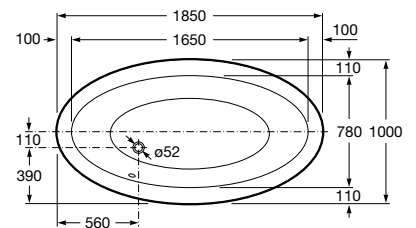

Waikiki-N

A248429..1 Round acrylic bath with Total hydromassage and waste kit

A248345..0 Round acrylic bath