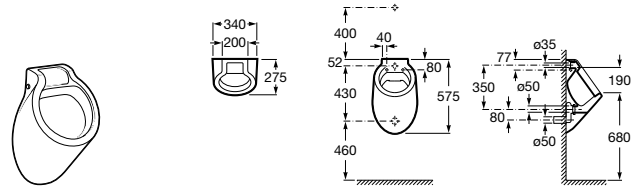

Spun

A353148..0	Vitreous china urinal with back inlet
A353147..0	Vitreous china urinal with back inlet
A353149..0	Vitreous china urinal with top inlet