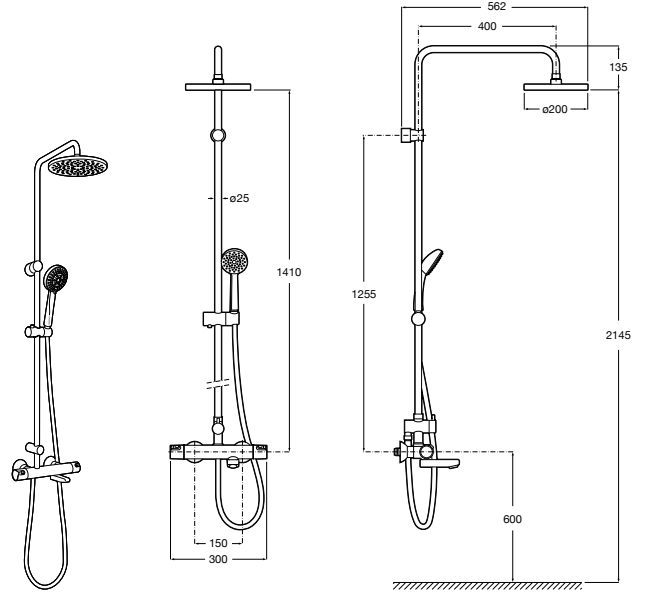

Victoria-T

A5A2718C00 Bath-shower thermostatic shower column