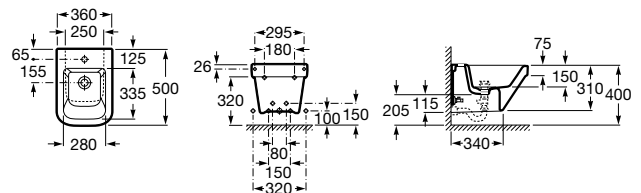

Meridian

A357246..0 Compact wall-hung bidet without cover. Faucet not included. A compatible Roca installation system is required for the installation of wall-hung bidets.

Dama

A357786..0 Compact wall-hung bidet without cover. Faucet not included. A compatible Roca installation system is required for the installation of wall-hung bidets.