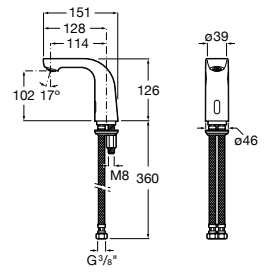

L20-E

- **A5A5609C00** Electronic basin faucet (one water) with flow limiter. Powered by four 1.5V LRG (AA) alkaline batteries.
- **A5A5709C00** Electronic basin faucet (one water) with flow limiter. Mains operated at 230V. It includes power source.