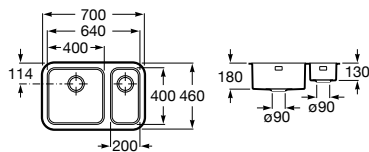

Lemman 80

A365962001 Fireclay double bowl kitchen sink with two pre-punched tapholes and 3 1/2" valves