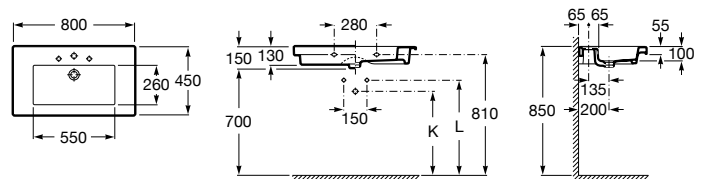

Khroma

- A327650..0 Wall-hung vitreous china basin
- A337650..0 Vitreous china full pedestal for basin
- A337652..0 Vitreous china semipedestal for basin

	K (Trap)		L
Totem/Minimal	530	610	
Bottle	570	640