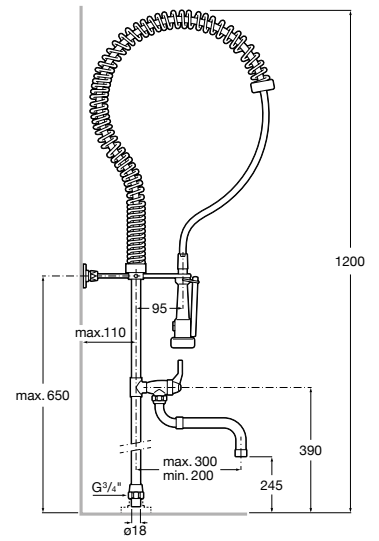

Instant Pro

A5A8664C00 Spiral spout 2 ways

Accessibility / Accessories for kitchen faucets