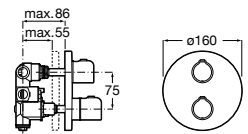

T-1000 Round

A5A0C09C00 Built-in thermostatic bath-shower mixer with diverter-flow regulator. To completed with RocaBox 525869403

T-500

A5A2A18C00 Built-In Thermostatic Bath-Shower Mixer