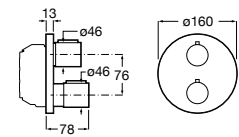

T-2000

A5A2C88C00 Built-in thermostatic bath-shower mixer. To completed with RocaBox 525869403

T-1000 Square

A5A2C1AC00 Built-in thermostatic 1 way mixer. To complete with RocaBox A525869403

T-1000 Round

A5A2C09C00 Built-in thermostatic bath or shower mixer. To completed with RocaBox 525869403

T-500

A5A2B18C00 Built-In Thermostatic Shower Mixer

Thermostats / High Flow

Square High-Flow central thermostat

A5A9B4AC00 SQUARE - High flow thermostatic mixer. To complete with Rocabox 525869403