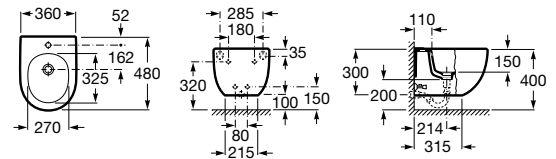

Hall

A357625..0 Compact wall-hung bidet without cover. Faucet not included. A compatible Roca installation system is required for the installation of wall-hung bidets.

A806620..4 Compact lacquered bidet lid with metallic hinges