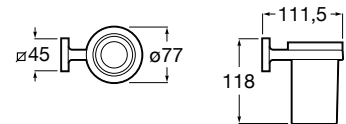

Ice

- A816860012 Over countertop glass black
- A816860009 Over countertop glass white
- A816860013 Over countertop glass blue

Rubik

- A816843001 Wall-mounted tumbler holder and glass (Can be installed with screws or adhesive)

Accessories / Tumbler holders and wall-mounted glasses

Select

- A816303001 Wall-mounted glass

Twin

- A816705001 Wall-mounted tumbler holder and glass (Can be installed with screws or adhesive)

Tempo

- A817021001 Wall-mounted glass tumbler

Victoria

- A816681001 Wall-mounted tumbler holder and glass (Can be installed with screws or adhesive)

Carmen

- A817007001 Wall-mounted tumbler holder

Cubica

- A816821001 Wall-mounted tumbler holder

Nuova

- A816523001 Wall-mounted tumbler holder and glass

Classica

- A816810001 Wall-mounted tumbler holder

Hotel's

- A816723001 Wall-mounted glass

Onda Plus

- A380367001 Wall-mounted toothbrush and tumbler holder