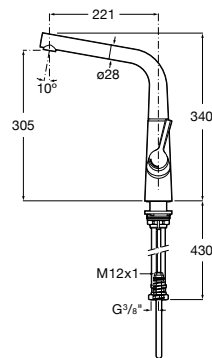

Syra

A5A852AC00 Kitchen sink mixer with retractable swivel spout and rinse spray function, Cold Start