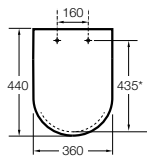

Hall

- **A80162B..4** Lacquered seat and cover for toilet
- **A80162C..4** Soft-closing lacquered seat and cover for toilet

Meridian

- **A8012A0..4** Seat and cover for toilet
- **A8012A2..4** Soft-closing seat and cover for toilet