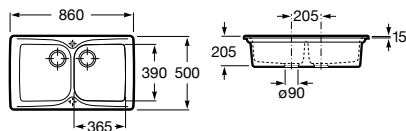

A870220801 Stainless steel double bowl kitchen sink

A366057000 Fireclay double bowl kitchen sink with a pre-punched and a drilled taphole, 3 1/2" valves and wastes