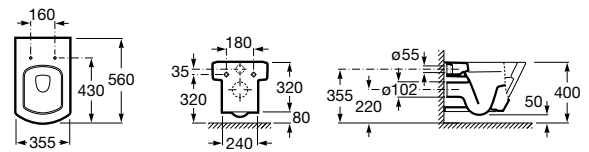

Khroma

- **A346657..0** Vitreous china wall-hung WC P-trap. Includes fixing kit. A compatible Roca installation system is required for the installation of wall-hung WCs.
- **A801652...** Soft-closing seat and cover for toilet