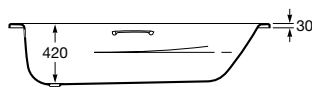

Princess-N

Rectangular steel bath with Total hydromassage and waste kit

	A	B	C	D	E	Litr.
A247909..1	1700	750	1517	620	415	215
A247906..1	1600	750	1417	620	415	205
A247905..1	1700	700	1517	575	430	190

Rectangular steel bath with Tonic hydromassage, anti-slip base and waste kit

	A	B	C	D	E	Litr.
A247799..1	1700	750	1517	620	415	215
A247796..1	1600	750	1417	620	415	205
A247800..1	1700	700	1517	575	430	190

Rectangular steel bath with anti-slip base

	A	B	C	D	E	Litr.
A220270..1	1700	750	1517	620	415	215
A220370..1	1600	750	1417	620	415	205
A220470..1	1500	750	1317	620	415	190
A220950..1	1700	700	1517	575	430	190

Rectangular steel bath with anti-slip base

	A	B	C	D	E	Litr.
A220990..0	1700	700	1517	575	430	190

Headrest (White)

A291053000