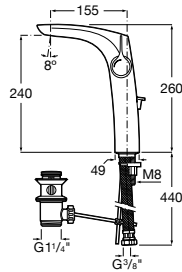

Insignia

A5A343AC00 High-neck basin mixer with pop-up waste

Thesis

A5A3450C00 High-neck basin mixer with pop-up waste

Insignia

A5A3A3AC00 Smooth body high-neck basin mixer

Evol

A5A3449C00 High-neck basin mixer with pop-up waste, joystick operated