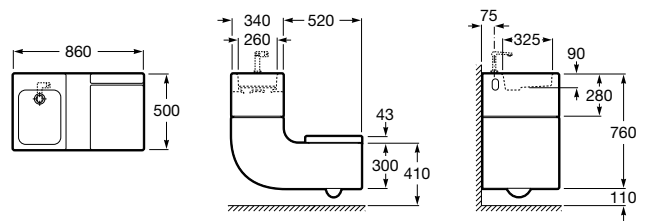

2 in 1 basins

W + W

A893020..1 Wall-hung vitreous china WC and basin. Includes seat and cover and single lever faucet.