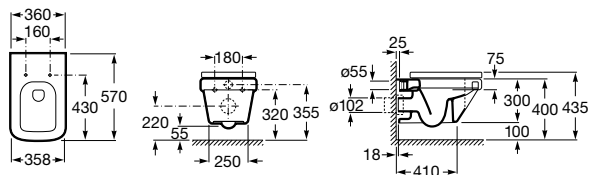

Meridian

- **A357245..0** Vitreous china wall-hung bidet. A compatible Roca installation system is required for the installation of wall-hung bidets.
- **A8062A2..4** Soft-closing bidet lid
- **A8062A0..4** Bidet lid with stainless steel hinges