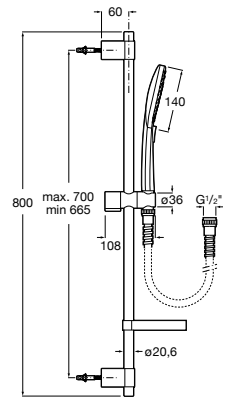

Plenum Square 140

A5B1A10C00 SQUARE - Shower kit with Plenum Square 3 functions handshower, 800 mm slide bar with adjustable handshower bracket, soap dish and 1.70 m flexible hose

A5B1A10CB0 SQUARE - Shower kit with Plenum Square 3 functions handshower, 800 mm slide bar with adjustable handshower bracket, soap dish and 1.70 m flexible hose.