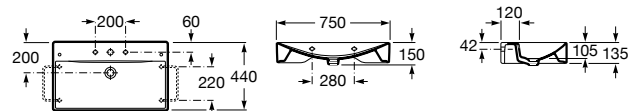

Over countertop basins

Diverta

A327110..0 Wall-hung or over countertop vitreous china basin