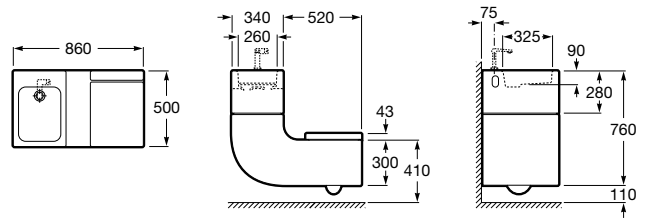

2 in 1 WCs

W + W

A893020..1 Wall-hung vitreous china WC and basin. Includes seat and cover and single lever faucet.