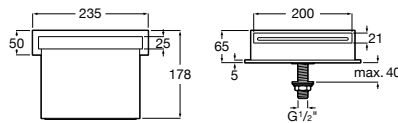

A525308900 SQUARE - Wall bath spout 1/2"

Round swivel jet

A5B3878C00 ROUND - Concealed swivel jet for shower spaces

Lanta spout

A5A0803C00 Wall bath spout

Insignia spout

A5A0703C00 Wall-mounted bath spout

Bath spouts / deck-mounted