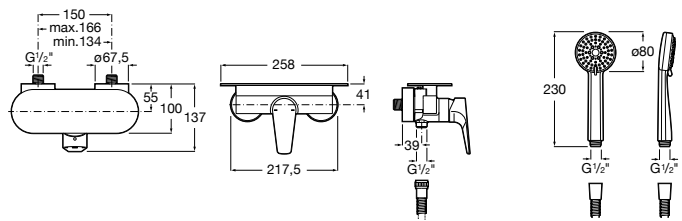

Naia

A5A2196C00 Wall-mounted shower mixer

Lanta

A5A2011C00 Wall mounted shower valve with sensum 4f handset

A5A2111C00 Wall-mounted shower mixer

Escuadra

A5A2D01C00 Wall-Mounted Shower Mixer

Atlas