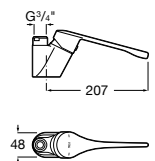

Instant Pro

A5A8064C00 PRO - Kitchen sink mixer with spiral spout