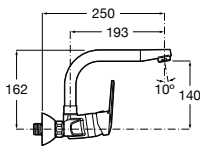

Victoria

A5A7725C00 Wall-mounted kitchen sink mixer with swivel spout