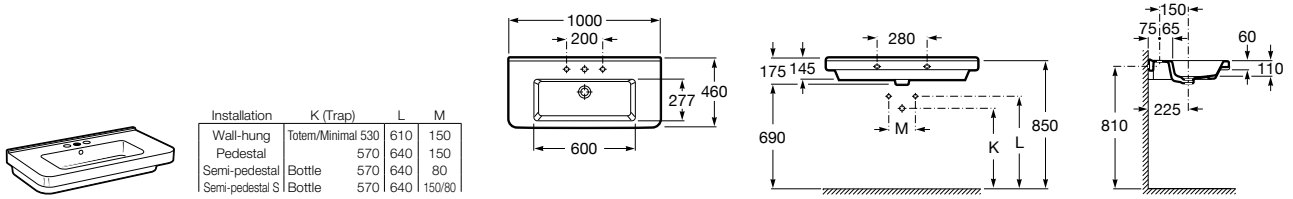

Dama

A327780..0 Wall-hung vitreous china basin

A337470..0 Vitreous china full pedestal for basin

A337471..0 Vitreous china semipedestal for basin