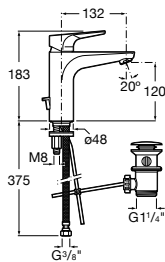

Atlas

A5A3190C00 Basin mixer with retractable chain, Cold Start

Atlas

A5A3390C00 Single-lever basin mixer mezzo, smooth body and flexible supply hoses. With pop-up waste. Click-clack pop-up waste not included. Cold Start