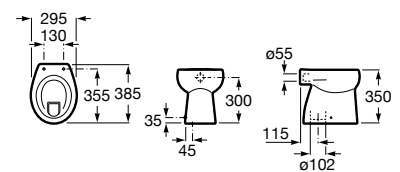

Baby

- **A344PB8..0** Single floorstanding washout kid's WC with vertical outlet
- **A801PB6..4** Seat for kid's toilet