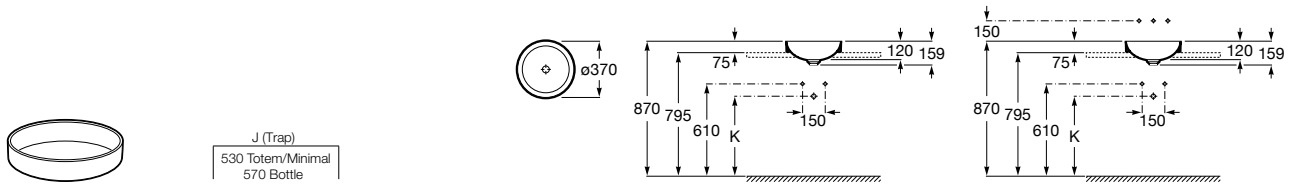

Inspira Round

A32752R..0 ROUND - In countertop FINECERAMIC® basin