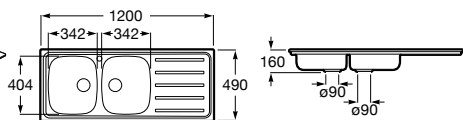

J-120 ED

A870F61201 Stainless steel double bowl kitchen sink and right drainer