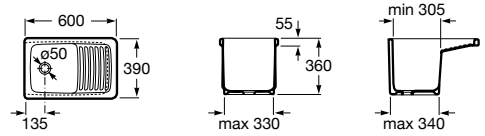

A345060..1 Squatting pan with back inlet

Slop hoppers

Garda

A371055..0 Vitreous china slop hopper

A526005510 Stainless steel grating with rubber pad for slop hopper

Laundry sinks

Unik Henares

A851028... Unik (base unit and laundry sink)