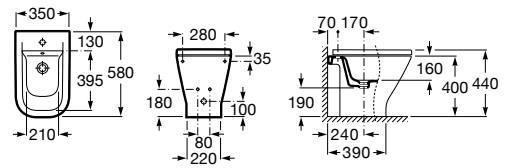

The Gap

- A357474..0 Vitreous china bidet. Cover not included.
- A806472..4 Soft-closing bidet lid
- A806470..4 Bidet lid