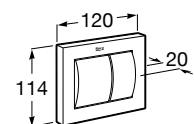

Operating plates / Dual / Reduced mobility

PL-N1 Dual

A8900660.. PL-N1 – Dual flush operating plate for concealed cistern with pneumatic operation. Suitable for users with reduced mobility. It has to be installed with any Roca mechanical plate. Maximum distance of 1500 mm.