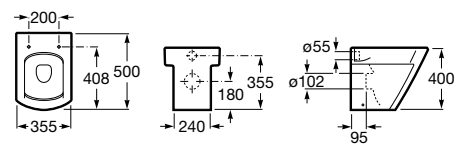

Khroma

- **A347657..0** Single floorstanding WC with dual outlet. Includes fixing kit.
- **A801652...** Soft-closing seat and cover for toilet

Carmen

- **A3440A9..0** Single floorstanding Rimless WC with dual outlet. Includes fixing kit.
- **A801B5200B** SUPRALIT® soft-closing seat and cover for WC white finish
- **A801B5238B** SUPRALIT® soft-closing seat and cover for WC dark grey finish

Hall

- **A347627..0** Single floorstanding WC with dual outlet. Includes fixing kit and connecting plug.
- **A801622..4** Soft-closing compact lacquered seat and cover for toilet
- **A801620..4** Compact lacquered seat and cover for toilet

Inspira

- **A347527..0** ROUND - Single floorstanding WC with dual outlet. Includes fixing kit.
- **A801522..B** ROUND - Soft-closing SUPRALIT® seat and cover for toilet