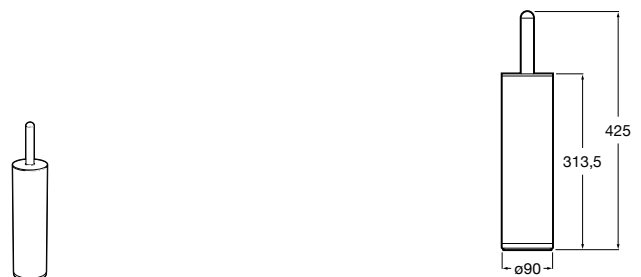

Accessories / Floor standing toilet brush holders

Tempo

A817038001 Floor standing toilet brush holder

Cubica

A816829001 Wall-mounted toilet brush holder

Hotel's

A816369001 Floor standing toilet brush holder