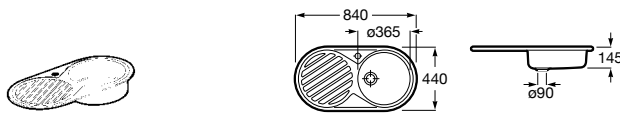

Duo 80 EI

A870930845 Stainless steel single bowl kitchen sink and right drainer