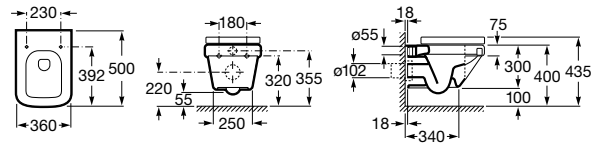

Meridian

- **A346248..0** Compact wall-hung WC P-trap. A compatible Roca installation system is required for the installation of wall-hung WCs.
- **A8012AC..4** Soft-closing compact lacquered seat and cover for toilet
- **A8012AB..4** Compact seat and cover for toilet

Dama

- **A346788..0** Compact wall-hung WC P-trap. Includes fixing kit. A compatible Roca installation system is required for the installation of wall-hung WCs.
- **A80178C..4** Soft-closing compact lacquered seat and cover for toilet
- **A80178B..4** Compact lacquered seat and cover for toilet