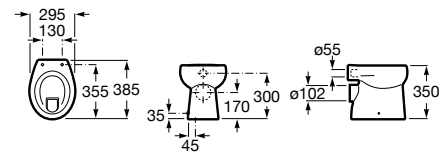

Happening

- **A347115..0** Back to wall bowl with dual outlet for children's WC with high cistern, built-in cistern o flush valve. Includes fixing kit and connecting plug.
- **A801116..4** Elastomer seat for children's WC with polyamide hinges.

Baby

- **A344PB7..0** Single floorstanding washout kid's WC with horizontal outlet
- **A801PB6..4** Seat for kid's toilet