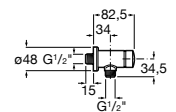

Avant

A5A9279C00 Exposed, angle shut-off cock for urinal
A5A9317C00 External Urinal pipe