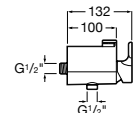

Deck-S

A5A2B88C00 Single-lever wall-mounted shower mixer with shelf and integrated wall bracket. Stella 100/3 shower set included.

A5A2088C00 Wall-mounted shower mixer with shelf and integrated shower bracket

L20

A5A2009C02 Wall-mounted shower mixer with 1.50 m flexible shower hose, handshower and swivel wall bracket

A5A2109C00 Wall-mounted shower mixer, no accessories

Victoria

A5A2025C02 Wall-mounted shower mixer with 1.50 m flexible shower hose, handshower and wall bracket

A5A2125C00 Shower mixer without shower hand and hose

Shower faucets / wall-mounted / twin-lever

Loft

A5A2043C00 Wall-mounted shower mixer with 1.50 m flexible shower hose, handshower and swivel wall bracket