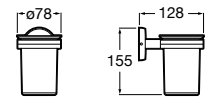

Ice

- A816860012 Over countertop glass black
- A816860009 Over countertop glass white
- A816860013 Over countertop glass blue

Rubik

- A816843001 Wall-mounted tumbler holder and glass (Can be installed with screws or adhesive)

Accessories / Tumbler holders and wall-mounted glasses

Select

- A816303001 Wall-mounted glass

Twin

- A816705001 Wall-mounted tumbler holder and glass (Can be installed with screws or adhesive)

Tempo

- A817021001 Wall-mounted glass tumbler

Victoria

- A816681001 Wall-mounted tumbler holder and glass (Can be installed with screws or adhesive)

Carmen

- A817007001 Wall-mounted tumbler holder

Cubica

- A816821001 Wall-mounted tumbler holder

Nuova

- A816523001 Wall-mounted tumbler holder and glass

Classica

- A816810001 Wall-mounted tumbler holder

Hotel's

- A816723001 Wall-mounted glass

Onda Plus

- A380367001 Wall-mounted toothbrush and tumbler holder