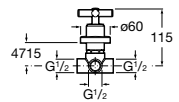

Loft

A5A9043C00 1/2" built-in diverter (2 ways) for bath or shower
A5A9143C00 1/2" built-in diverter (3 ways) for bath or shower