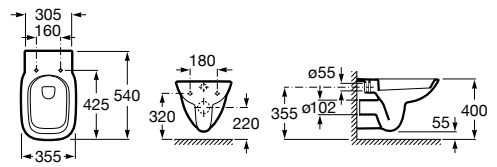

The Gap

- **A34647L..0** Vitreous china wall-hung Rimless WC P-trap and hidden fixations. Includes fixing kit. A compatible Roca installation system is required for the installation of wall-hung WCs.
- **A801472..4** Soft-closing seat and cover for toilet
- **A801470..4** Seat and cover for toilet