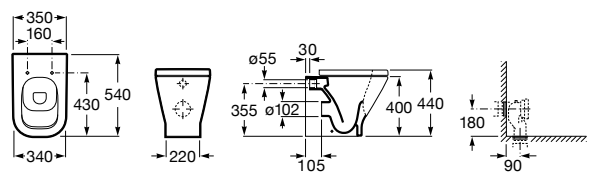

The Gap

- **A347737..0** Single floorstanding Rimless WC wall-hung Rimless WC P-trap.
- **A801472..4** Soft-closing seat and cover for toilet
- **A801470..4** Seat and cover for toilet