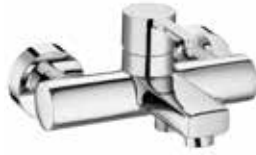

Naia
568

A5A0296C00