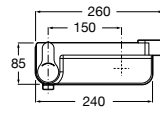

Deck-S

A5A2B88C00 Single-lever wall-mounted shower mixer with shelf and integrated wall bracket. Stella 100/3 shower set included.

A5A2088C00 Wall-mounted shower mixer with shelf and integrated shower bracket

L20

A5A2009C02 Wall-mounted shower mixer with 1.50 m flexible shower hose, handshower and swivel wall bracket

A5A2109C00 Wall-mounted shower mixer, no accessories

Victoria

A5A2025C02 Wall-mounted shower mixer with 1.50 m flexible shower hose, handshower and wall bracket

A5A2125C00 Shower mixer without shower hand and hose

Shower faucets / wall-mounted / twin-lever

Loft

A5A2043C00 Wall-mounted shower mixer with 1.50 m flexible shower hose, handshower and swivel wall bracket