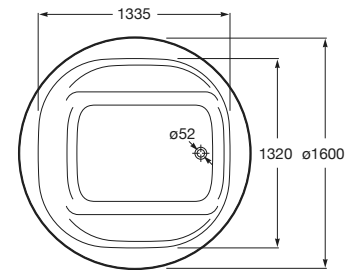

A248206..1 Circular acrylic bath with waste kit. Includes thermostatic faucet with hand-shower and waterfall.

A248221000 Wood platform

Waikiki-N

A248429..1 Round acrylic bath with Total hydromassage and waste kit