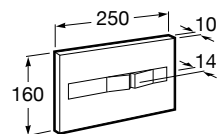

PL2 Dual

A8900960.. PL2 DUAL - Dual flush operating plate for concealed cistern. Front activation.