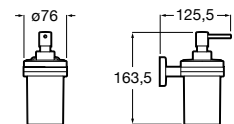

Accessories / Wall-mounted gel dispensers

Select

A816304001 Wall-mounted gel dispenser

Rubik

A816842001 Wall-mounted gel dispenser (Can be installed with screws or adhesive)

Tempo

A817037001 Wall-mounted gel dispenser

Twin

A816703001 Wall-mounted gel dispenser (Can be installed with screws or adhesive)

Carmen

A817006001 Wall-mounted soap dispenser

Victoria

A816677001 Wall-mounted gel dispenser (Can be installed with screws or adhesive)

Nuova

A816522001 Wall-mounted gel dispenser

Victoria

A816678001 Wall-mounted gel dispenser (Can be installed with screws or adhesive)

Hotel's

A816722001 Wall-mounted gel dispenser

Cubica

A816828001 Wall-mounted gel dispenser

Superinox

A817301002 Wall-mounted gel dispenser

Classica

A816817001 Wall-mounted gel dispenser