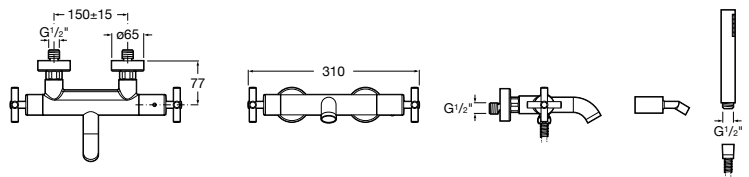

Bath and shower faucets / thermostatic / wall-mounted