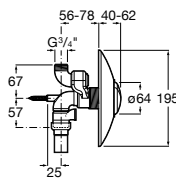

Flush valves for WCs / Built-in flush valves

3/4" built-in flush valve

A5A9779C00 Built-in flush valve 3/4" for WC. Dual flush 6/3L