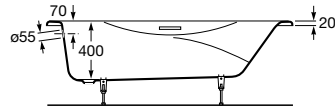

Malibu

Rectangular cast iron bath with Tonic hydromassage, anti-slip base and waste kit

	A	B	C	D	Litr.
A248134..1	1700	750	1513	630	185
A248136..1	1600	750	1413	630	171

Rectangular cast iron bath with anti-slip base and grips

	A	B	C	D	Litr.
A230970..1	1700	750	1513	630	185
A231070..1	1600	750	1413	630	171
A231570..1	1500	750	1313	630	165
A233350..1	1700	700	1513	580	178
A233450..1	1600	700	1413	580	162

Headrest (White)

A291053000

Continental

Rectangular cast iron bath with anti-slip base

	A	B	C	D	E	F	G	H	K	Litr.
A212911..1	1700	570	1530	420	400	350	285	100	70	182
A212912..1	1600	570	1430	420	400	350	285	100	70	170
A212913..1	1500	570	1330	420	400	350	285	100	70	161
A212914..1	1400	560	1230	420	400	350	285	100	70	144
A211506..1	1200	550	1050	390	370	330	260	75	60	117
A211507..1	1000	550	850	390	370	330	260	75	60	95