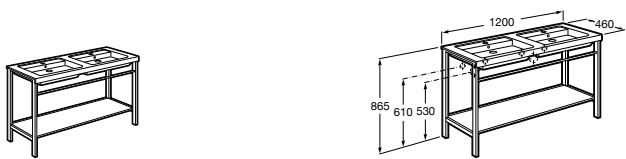

Structure units for basins

Prisma

A856750001 Base structure with integrated towel rail