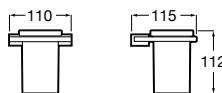

Cubica

- A816821001 Wall-mounted tumbler holder

Nuova

- A816523001 Wall-mounted tumbler holder and glass