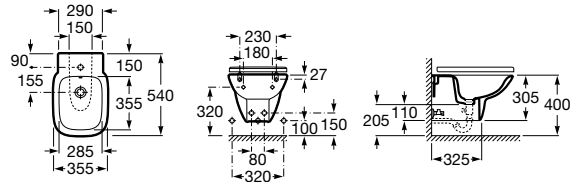

The Gap

- A357476..0 Wall-hung bidet without cover with hidden fixations. Faucet not included. A compatible Roca installation system is required for the installation of wall-hung bidets.
- A806472..4 Soft-closing bidet lid
- A806470..4 Bidet lid