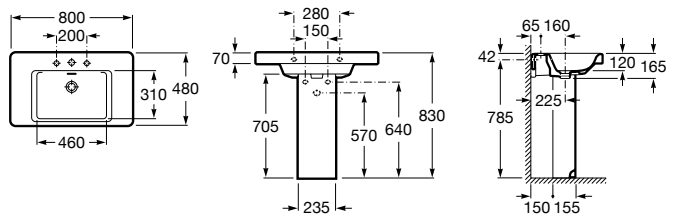

Kalahari

- A327878..H Wall-hung or vanity vitreous china basin
- A327878..0 Wall-hung or vanity vitreous china basin without taphole