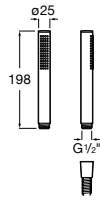

Stella Stick Round

A5B9B61C00 STICK ROUND - Handshower with Rain function

Stella Stick Square

A5B9L61C00 STICK SQUARE - Handshower with Rain function

Carmen

A5B114BC00 Handshower with Rain function

Natura

AG0082700R Handshower with Rain function

Shower kits

Plenum Round 140

A5B1411C00 ROUND - Shower kit with Plenum Round 3 functions handshower, 800 mm slide bar with adjustable handshower bracket, soap dish and 1.70 m flexible hose

A5B1411CB0 ROUND - Shower kit with Plenum Round 3 functions handshower, 800 mm slide bar with adjustable handshower bracket, soap dish and 1.70 m flexible hose

Plenum Square 140

A5B1A10C00 SQUARE - Shower kit with Plenum Square 3 functions handshower, 800 mm slide bar with adjustable handshower bracket, soap dish and 1.70 m flexible hose

A5B1A10CB0 SQUARE - Shower kit with Plenum Square 3 functions handshower, 800 mm slide bar with adjustable handshower bracket, soap dish and 1.70 m flexible hose.