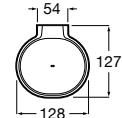

Hotel's

A816371001 Wall-mounted soap dish

Onda Plus

A380237001 Over countertop soap dish