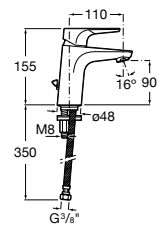

Lanta

A5A3A11C00 Smooth body basin mixer, Cold Start

Atlas

A5A3990C00 Single-lever basin mixer mezzo, smooth body and flexible supply hoses. With smooth body. Click-clack pop-up waste not included. Cold Start

Escuadra

A5A3020C00 Single-lever basin mixer with pop-up waste and flexible supply hoses. Cold Start.

Atlas

A5A3090C00 Basin mixer with pop-up waste, Cold Start

Atlas

A5A3D90C00 Smooth body medium-neck plus basin mixer, Cold Start

Atlas

A5A3190C00 Basin mixer with retractable chain, Cold Start

Atlas

A5A3390C00 Single-lever basin mixer mezzo, smooth body and flexible supply hoses. With pop-up waste. Click-clack pop-up waste not included. Cold Start

Atlas

A5A3290C00 Smooth body basin mixer, Cold Start