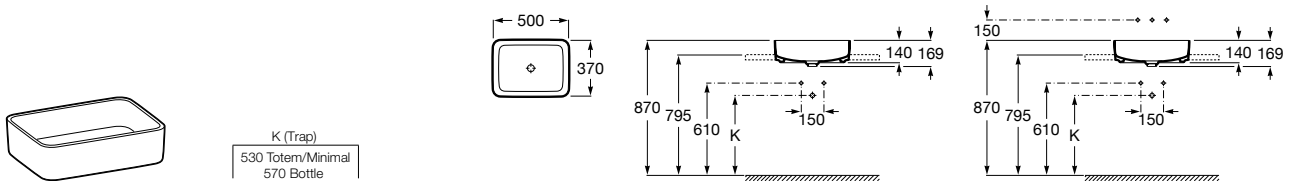

K (Trap)
530 Totem/Minimal
570 Bottle

Inspira Square

A327530..0 SQUARE - Over countertop FINECERAMIC® basin