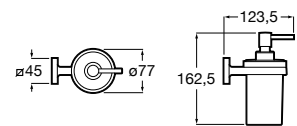

Accessories / Wall-mounted gel dispensers

Select

A816304001 Wall-mounted gel dispenser

Rubik

A816842001 Wall-mounted gel dispenser (Can be installed with screws or adhesive)

Tempo

A817037001 Wall-mounted gel dispenser

Twin

A816703001 Wall-mounted gel dispenser (Can be installed with screws or adhesive)

Carmen

A817006001 Wall-mounted soap dispenser

Victoria

A816677001 Wall-mounted gel dispenser (Can be installed with screws or adhesive)

Nuova

A816522001 Wall-mounted gel dispenser

Victoria

A816678001 Wall-mounted gel dispenser (Can be installed with screws or adhesive)

Hotel's

A816722001 Wall-mounted gel dispenser

Cubica

A816828001 Wall-mounted gel dispenser

Superinox

A817301002 Wall-mounted gel dispenser

Classica

A816817001 Wall-mounted gel dispenser