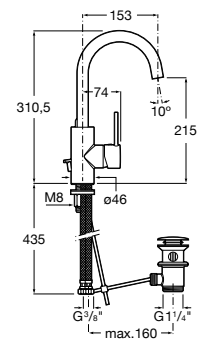

Malva

A5A373BC00 Smooth body high-neck basin mixer with pop-up waste, Cold Start

Targa

A5A4060C00 Basin mixer, integrated lateral handle, with pop-up waste, Cold Start