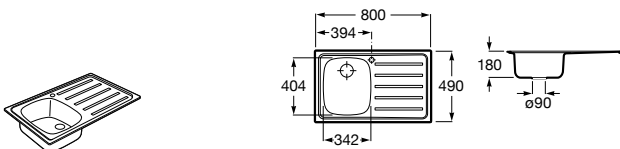

J-80 ED Plus

A870L30800 PLUS - Stainless steel single bowl kitchen sink and right drainer