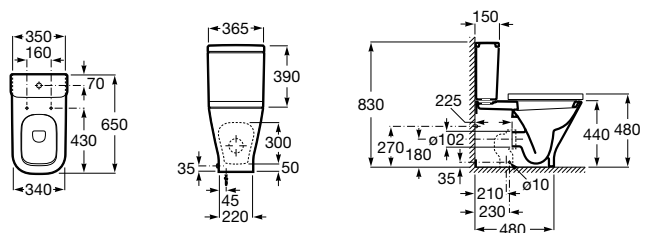

The Gap Comfort

- A34247C..U Comfort height back to wall vitreous china close-coupled WC with dual outlet
- A341470..0 Dual flush 4,5/3L WC cistern with bottom inlet
- A341471..0 Dual flush 4,5/3L WC cistern with side inlet
- A801472..4 Soft-closing seat and cover for toilet
- A801470..4 Seat and cover for toilet