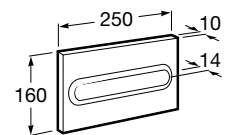

Elbow

A892027000 Offset elbow to adapt wall-hung toilets to floor drain installation

Operating plates / Single flush