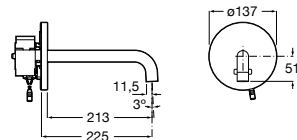

Sentronic-E

A5A4702C00 Electronic basin. Mains operated at 230V. Includes power supply

A525874603 Internal subset. Mains operated at 230V