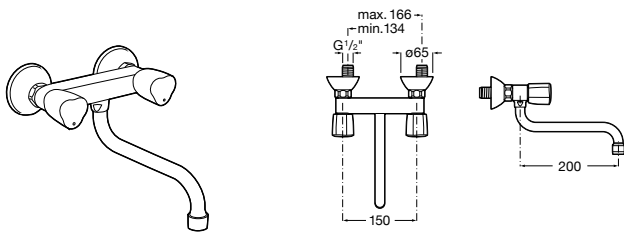

Brava

A5A7630C00 Wall-mounted kitchen or laundry sink faucet with lower swivel spout. Chrome.