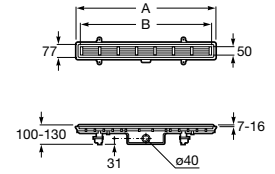

In-Drain X3

IN-DRAIN X3 - Installation drainage kit with support for ceramic plate (plate not included) and premounted geotextile fabric

	A	B
A276131000	950 x 50	990
A276130000	850 x 50	890
A276129000	750 x 50	790
A276128000	650 x 50	690