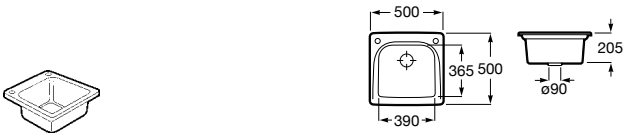

Beverly 50

A366087000 Fireclay single bowl kitchen sink with two pre-punched tapholes, 3 1/2" valve and trap