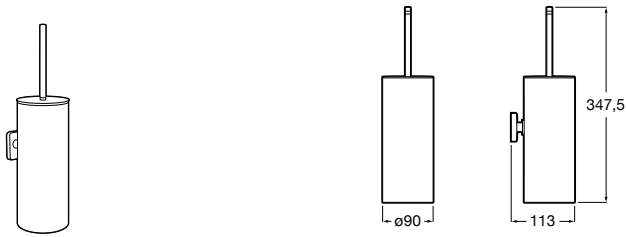

Victoria

A816666001 Wall-mounted toilet brush holder (Can be installed with screws or adhesive)