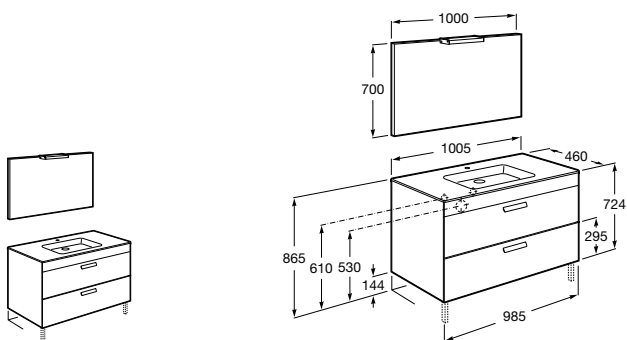

Debba

A855970XXX	Unik (base unit with two drawers and basin)
A855988XXX	Pack (base unit with two drawers, basin, mirror and LED spotlight)
A816757339	Optional leg set (x2)

Victoria-N Oval

A851216XXX	OVAL - Unik (base unit and basin)
A851224XXX	OVAL - Pack (base unit, basin, mirror and LED spotlight)
A816413001	Optional leg set (x2)