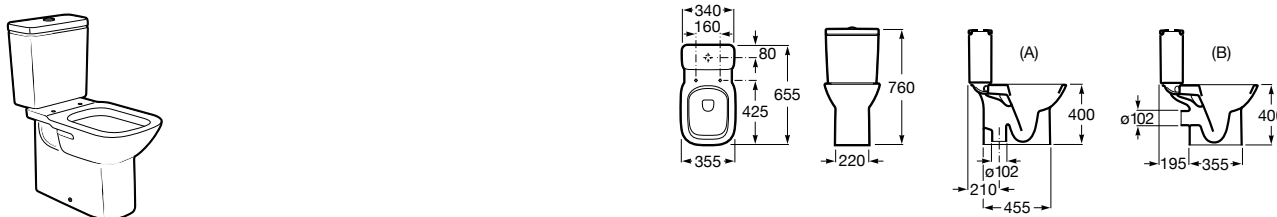

Debba Square

- **A342998..0** Vitreous china close-coupled WC with vertical outlet (A)
- **A342997..0** Vitreous china close-coupled WC with horizontal outlet (B)
- **A341990..0** Dual flush 4,5/3L WC cistern with side inlet
- **A341991..0** Dual flush 4,5/3L WC cistern with bottom inlet
- **A8019D2..4** Soft-closing seat and cover for toilet
- **A8019D0..4** Seat and cover for toilet