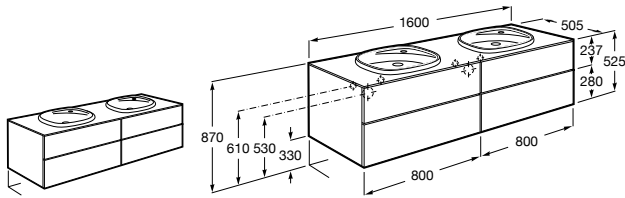

Furniture for double basins

Beyond

A851395XXX Unik (base unit with four drawers and double bowl SURFEX® basin)