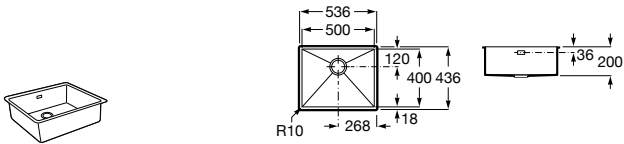

Paris 50

A870J10500 Stainless steel single bowl kitchen sink