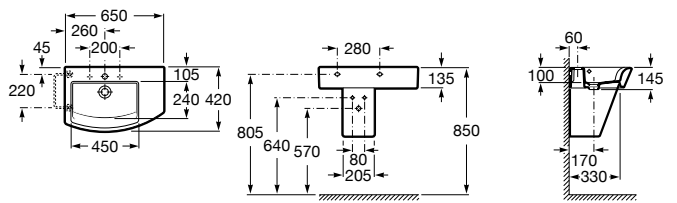

Hall

A327621..0 Wall-hung or over countertop vitreous china basin

A337621..0 Vitreous china semipedestal for basin