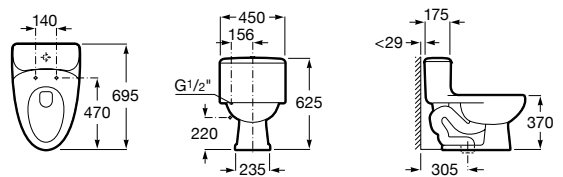

Chicago

- **A348459..0** One piece WC with vertical outlet. S-Trap 305 mm
- **A80N042..1** Soft-closing seat and cover for toilet
- **A80N040..1** Seat and cover for toilet