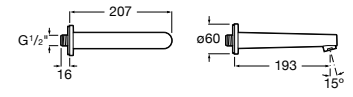

Fit

A5B6661C00 Vandal-proof shower-head

Round spout

A525310800 ROUND - Wall bath spout