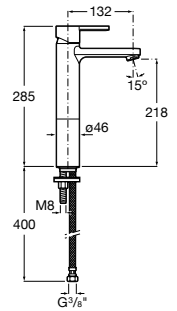

Naia

A5A3796C00 Smooth body high-neck basin mixer with click clack waste, Cold Start