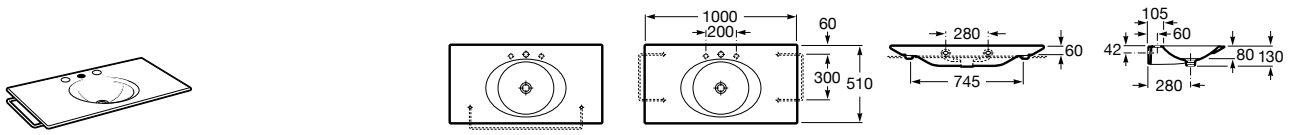

Kalahari

A327897..0 Wall-hung or vanity vitreous china basin