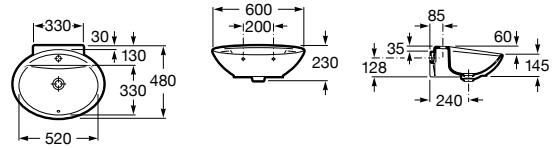

Fontana

A327877..0 Wall-hung or over countertop vitreous china basin

Installation	K (Trap)	L	M
Wall-hung	530	610	150
Semi-pedestal	600	660	80

Meridian

A32724T..0 Compact wall-hung vitreous china basin

A32724X..0 Compact wall-hung vitreous china basin

A337242..0 Vitreous china semipedestal for compact basin

Debba

A325994..0 Wall-hung vitreous china basin

A335990..0 Vitreous china full pedestal for basin

A337991..0 Vitreous china semipedestal for basin

Victoria

A325393..0 Wall-hung vitreous china basin

A331300..1 Vitreous china full pedestal for basin

A336312..5 Vitreous china semipedestal for basin

Hall

A327881..0 Wall-hung or over countertop vitreous china basin

A337621..0 Vitreous china semipedestal for basin