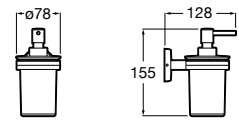

Accessories / Wall-mounted gel dispensers

Select

A816304001 Wall-mounted gel dispenser

Rubik

A816842001 Wall-mounted gel dispenser (Can be installed with screws or adhesive)

Tempo

A817037001 Wall-mounted gel dispenser

Twin

A816703001 Wall-mounted gel dispenser (Can be installed with screws or adhesive)

Carmen

A817006001 Wall-mounted soap dispenser

Victoria

A816677001 Wall-mounted gel dispenser (Can be installed with screws or adhesive)

Nuova

A816522001 Wall-mounted gel dispenser

Victoria

A816678001 Wall-mounted gel dispenser (Can be installed with screws or adhesive)

Hotel's

A816722001 Wall-mounted gel dispenser

Cubica

A816828001 Wall-mounted gel dispenser

Superinox

A817301002 Wall-mounted gel dispenser

Classica

A816817001 Wall-mounted gel dispenser