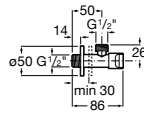

Stop valve

A525164500 Stop valve 1/2" - 1/2" (ceramic valve)

Stop valve

A525165800 Stop valve 1/2" - 3/8" (ABS chromed valve)

A525165900 Stop valve 1/2" - 1/2" (ABS chromed valve)

Stop valve

A525166000 Stop valve 1/2" - 3/8" (metallic chromed valve)

A525166100 Stop valve 1/2" - 1/2" (metallic chromed valve)