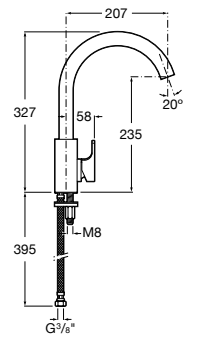

L90

A5A8301C00 Kitchen sink mixer with swivel spout