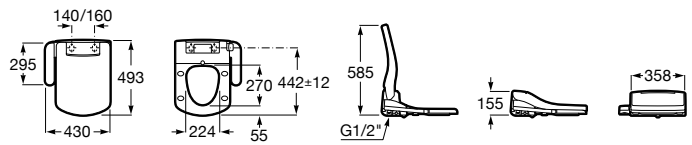

Advance Round

A804001..1 Seat with cleaning and drying functions, which adapts to a wide range of round-shaped Roca WCs. Simple installation, only requires a conventional water and power outlet.