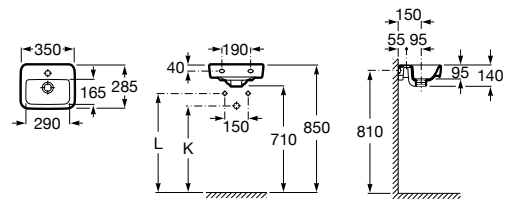

Meridian

A327249..0 Compact wall-hung vitreous china basin

A337242..0 Vitreous china semipedestal for compact basin

Installation	K (Trap)	L
Wall-hung	570	650
In countertop	530	710