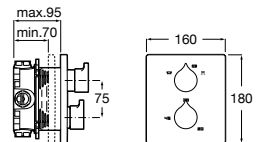

Bath and shower faucets / thermostatic / built-in