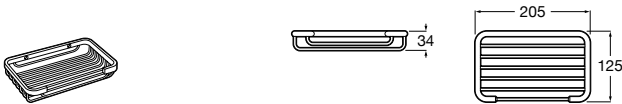

Hotel's Classic

A815413001 Grilled container