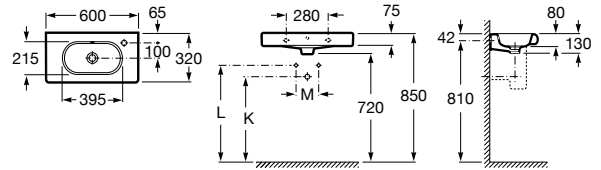

Meridian

A32724T..0 Compact wall-hung vitreous china basin

A32724X..0 Compact wall-hung vitreous china basin

A337242..0 Vitreous china semipedestal for compact basin

Debba

A325994..0 Wall-hung vitreous china basin