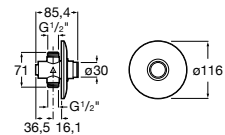

Instant

A5A2677C00 Self-closing built-in shut-off cock for shower with round wall-plate