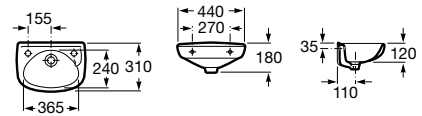

Ibis

A320841..1 Compact wall-hung vitreous china basin