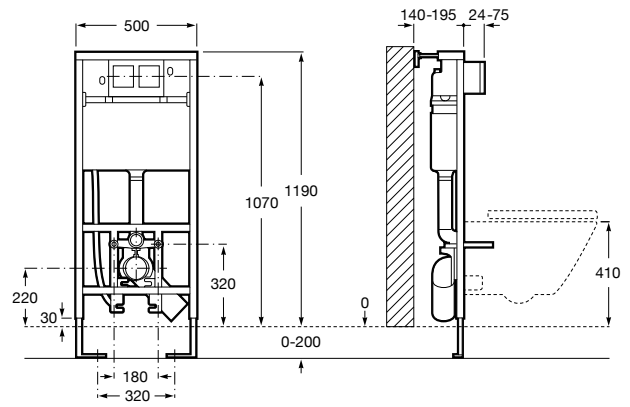

Duplo WC Fluxor

A890092100 DUPLO WC FLUXOR - Concealed structure for toilet with dual flush valve

A890065004 Vandal-proof stainless steel kit for DUPLO WC FLUXOR

Duplo WC Smart

A890090800 DUPLO SMART WC - Concealed structure for Smart Toilets with dual flush cistern

Duplo WC under window

A890121010 DUPLO WC L - Concealed structure for toilet with dual flush cistern. Allows front or top activation. 90 ° / 110 ° elbow