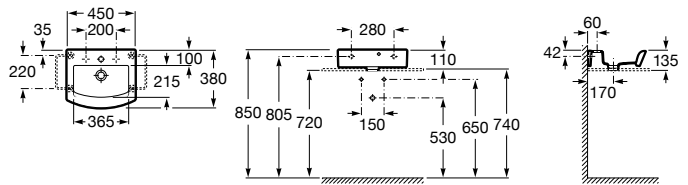

Dama

A327789..0 Compact wall-hung vitreous china basin

A337782..0 Vitreous china semipedestal for basin

Compact wall-hung basins

Hall

A325883..0 Compact wall-hung or over countertop vitreous china basin

Hall