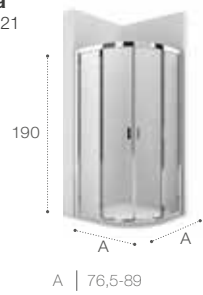

PL+LF

Ura
□ 317

2L2

Naray
□ 320

2L2

Ura
□ 320

2L2

Victoria
□ 320

2L2

Victoria
□ 321

MR

Ura
□ 321

MR

Victoria
□ 322

Panels for baths

BF

Victoria
□ 324

B1HF

Victoria
□ 323

B1H

Victoria
□ 324