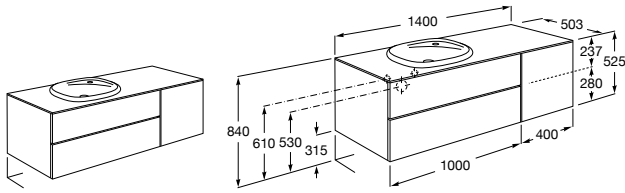

Beyond

A851417XXX Base unit for in countertop basin on the right