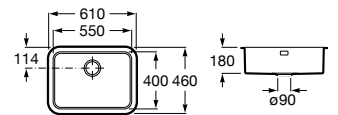

A870110500 Stainless steel single bowl kitchen sink with 3 1/2" valve