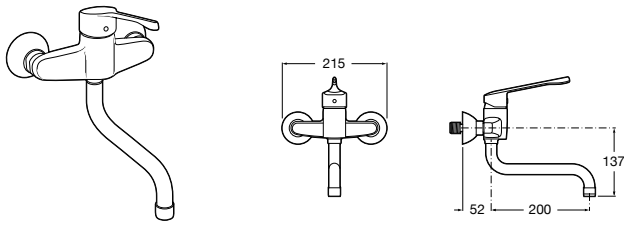

Victoria Pro

A5A7623C00 PRO - Wall-mounted basin or sink mixer with swivel spout. Handle for People with Reduced Mobility.