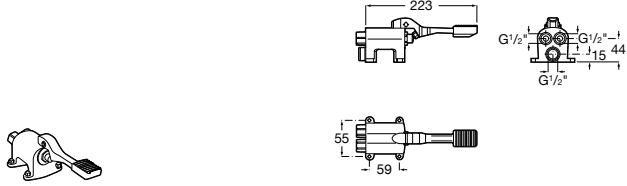

Instant Foot

A505128800 FOOT - Progressive self-closing foot pedal mixer. Floorstanding