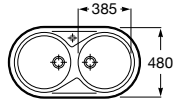

Double bowl kitchen sinks

Duo 90

A870920901 Stainless steel double bowl kitchen sink