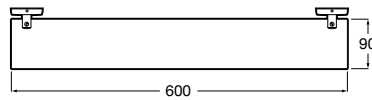

Twin

A816708001 Shelf (Can be installed with screws or adhesive)