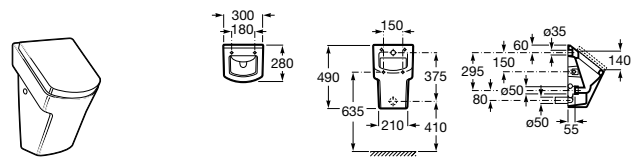

Hall

A35362E..0	Vitreous china urinal with cover and back inlet
A353623..0	Vitreous china urinal without cover and back inlet
AV0020700R	Siphon for urinal