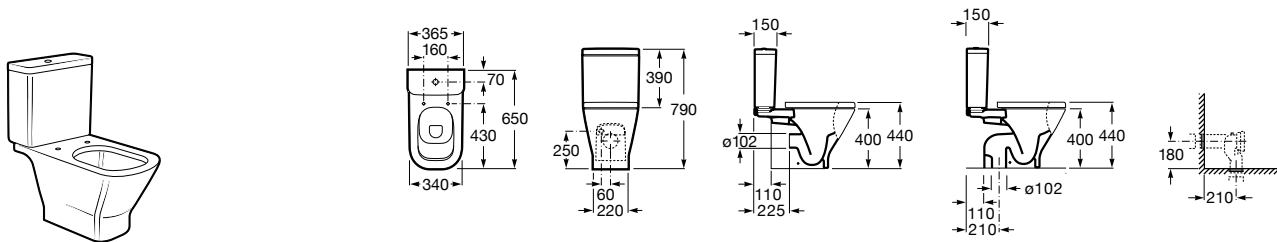

The Gap

- **A342477..0** Vitreous china close-coupled WC with horizontal outlet
- **A342478..0** Vitreous china close-coupled WC with vertical outlet
- **A341470..0** Dual flush 4,5/3L WC cistern with bottom inlet
- **A341471..0** Dual flush 4,5/3L WC cistern with side inlet
- **A801472..4** Soft-closing seat and cover for toilet
- **A801470..4** Seat and cover for toilet