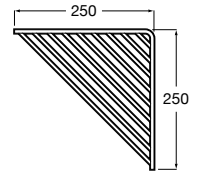

Victoria

A816650001 Robe hook (Can be installed with screws or adhesive)

Nuova

A816534001 Grilled corner container