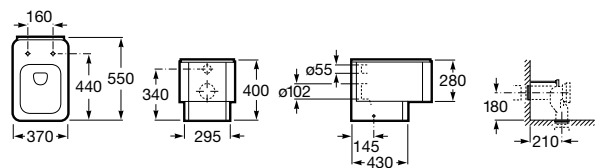

Beyond

- **A3470B7..0** Back to wall single floorstanding Rimless WC with dual outlet. Includes fixing kit.
- **A801B82..B** Soft-closing SUPRALIT® seat and cover for toilet