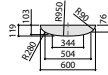

Cala

A327424..0 Wall-hung vitreous china basin

Diverta

A327110..0 Wall-hung or over countertop vitreous china basin

Hall

A32762G..0 Wall-hung or over countertop vitreous china basin

A337621..0 Vitreous china semipedestal for basin

Mohave

A327889..H Wall-hung vitreous china basin

A327889..0 Wall-hung vitreous china basin without taphole

Khroma

A327651..0 Wall-hung vitreous china basin

A337650..0 Vitreous china full pedestal for basin

A337652..0 Vitreous china semipedestal for basin