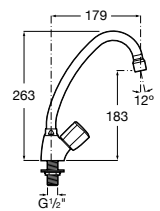

L20

A5A8409C00 Kitchen sink mixer with swivel spout, Cold Start

Brava

A5A8630C00 Single-lever kitchen mixer with swivel spout

Kitchen faucets / Deck-mounted / Twin-lever

Victoria

A5A8E25C00 Kitchen sink mixer with swivel spout