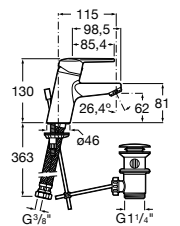

Monodin-N

A5A3298C00 Smooth body basin mixer mezzo with click clack waste, Cold Start

L20

A5A3K09C00 Smooth body basin mixer, Cold Start, XL handle

L20

A5A3B09C00 Smooth body medium-neck basin mixer, Cold Start, XL handle

Victoria

A5A3025C00 Basin mixer with pop-up waste

L20

A5A3I09C00 Basin mixer with pop-up waste, Cold Start, XL handle

Victoria

A5A3125C00 Basin mixer with chain connector

L20

A5A3J09C00 Basin mixer with chain connector, Cold Start, XL handle

Victoria L

A5A3E25C00 L - Basin Mixer with brass pop-up-waste

A5A3F25C00 L - Basin Mixer with plastic pop-up-waste

Victoria L

A5A3G25C00 L - Basin Mixer with chain connector