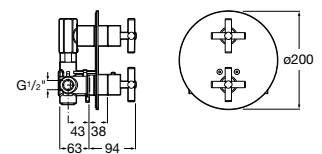

Insignia

A5A2C3AC00 Built-in thermostatic bath or shower mixer. To complete with RocaBox 525869403