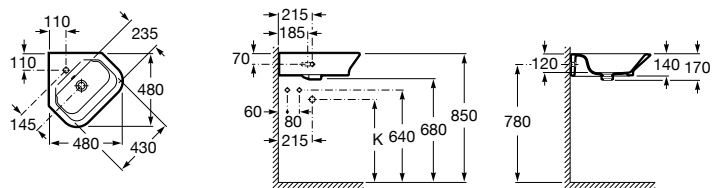

The Gap

A327479..0 Compact wall-hung vitreous china basin

A337472..0 Vitreous china semipedestal for compact basin

Corner wall-hung basins

Nexo

A327646..0 Wall-hung vitreous china basin

K (Trap)
530 Totem/Minimal
570 Bottle