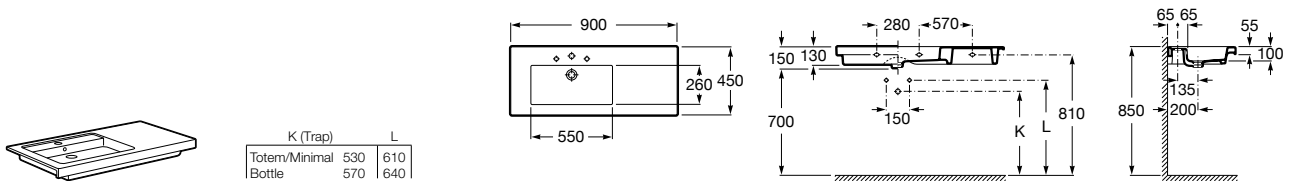

Prisma

A327544..0 Wall-hung or vanity vitreous china left hand basin