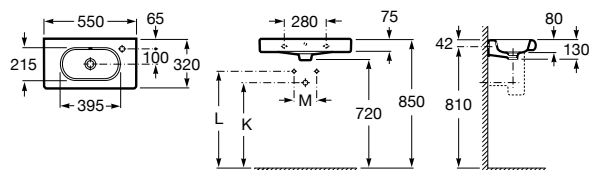

Nexo

A327642..0 Wall-hung vitreous china basin

A337641..0 Vitreous china full pedestal for basin

A337642..0 Vitreous china semipedestal for basin

Installation	K (Trap)	L	M
Wall-hung	530	610	150
Semi-pedestal	Bottle 600	660	80