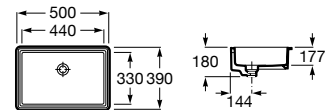

Berna

A327871..1 Under countertop vitreous china basin

Neo Selene

A322307..0 In countertop or under countertop vitreous china basin

Diverta

A327114..0 In countertop or under countertop vitreous china basin

Sofia

A327723..0 Under countertop vitreous china basin

Inspira

A327536..0 Under countertop FINECERAMIC® basin

Foro

A327884..0 Under countertop vitreous china basin