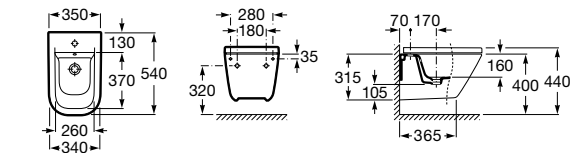

The Gap

- A357475..0 Vitreous china wall-hung bidet
- A806472..4 Soft-closing bidet lid
- A806470..4 Bidet lid

The Gap

- A357476..0 Wall-hung bidet without cover with hidden fixations. Faucet not included. A compatible Roca installation system is required for the installation of wall-hung bidets.
- A806472..4 Soft-closing bidet lid
- A806470..4 Bidet lid

Debba Square

- A355995..0 Wall-hung bidet without cover. Includes fixing kit. Faucet not included. A compatible Roca installation system is required for the installation of wall-hung bidets.
- A8069D2..4 Soft-closing bidet lid
- A8069D0..4 Bidet lid

Debba Round

- A357999..0 Wall-hung bidet without cover. Includes fixing kit. Faucet not included. A compatible Roca installation system is required for the installation of wall-hung bidets
- A806B20..B Bidet lid

Nexo

- A357645..0 Vitreous china wall-hung bidet