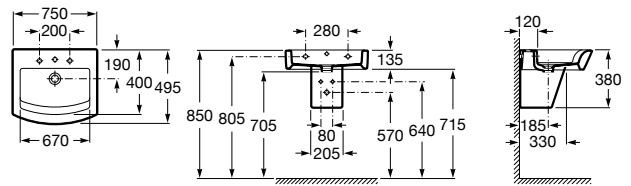

Hall

A32762G..0 Wall-hung or over countertop vitreous china basin

A337621..0 Vitreous china semipedestal for basin