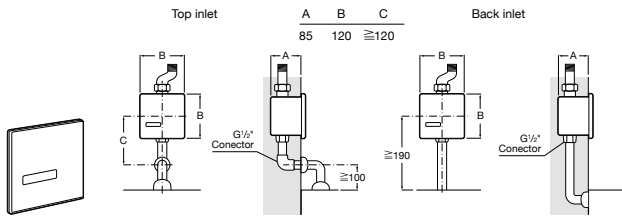

Flush valves for urinals / Built-in / Electronic

Sentronic-S

- **A5A8102C00** S - Electronic urinal flush valve. Powered by 4 alkaline batteries 1.5V LRG (AA). Batteries not included. Chrome.
- **A5A8102CM0** S - Electronic urinal flush valve. Powered by 4 alkaline batteries 1.5V LRG (AA). Batteries not included. Matt chrome.
- **A5A8102B00** S - Electronic urinal flush valve. Powered by 4 alkaline batteries 1.5V LRG (AA). Batteries not included. White.
- **A525165303** Internal subset powered by batteries
- **A525165203** Internal subset. Mains operated at 230V