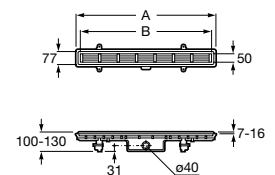

Plate X1

PLATE X1 - Plain drainage plate adaptable to In-Drain Channel

	A	B
A276095000	950 x 50	990
A276155000	850 x 50	890
A276094000	750 x 50	790
A276093000	650 x 50	690