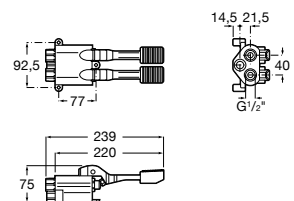

Basin faucets / Floorstanding pedal

Instant Foot

A505128600 FOOT - Self-closing foot pedal mixer. Floorstanding