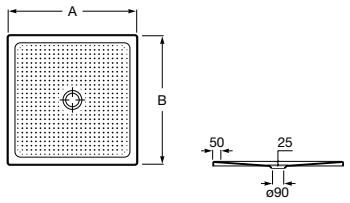

Dimensions in mm

Square shower trays

Terran (without frame)

Superslim STONEX® shower tray

	A	B	C
AP10338438401..0	900	900	28
AP10332032001..0	800	800	26

In-Floor

Extraslim steel shower tray with antislip (3.5 mm steel sheet)