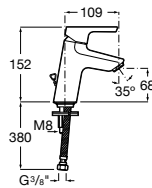

Targa

A5A3260C00 Smooth body basin mixer

Malva

A5A313BC00 Basin mixer with chain, Cold Start