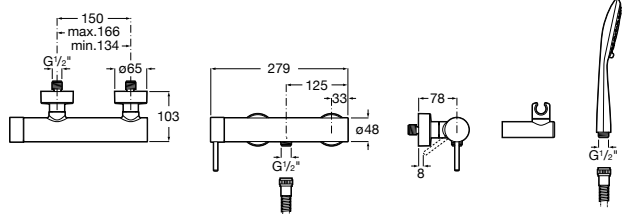

Naia

A5A2196C00 Wall-mounted shower mixer

Lanta

A5A2011C00 Wall mounted shower valve with sensum 4f handset

A5A2111C00 Wall-mounted shower mixer