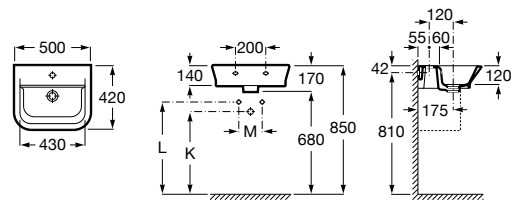

Meridian

A325244..0 Wall-hung vitreous china basin

A335240..0 Vitreous china full pedestal for basin

A337241..0 Vitreous china semipedestal for basin

Installation	K (Trap)	L	M	
Wall-hung	Totem/Minimal	530	610	150
Semi-pedestal	Bottle	570	640	80
Pedestal	Bottle	570	640	150/80

The Gap

A327476..0 Wall-hung or over countertop vitreous china basin

A337470..0 Vitreous china full pedestal for basin

A337471..0 Vitreous china semipedestal for basin