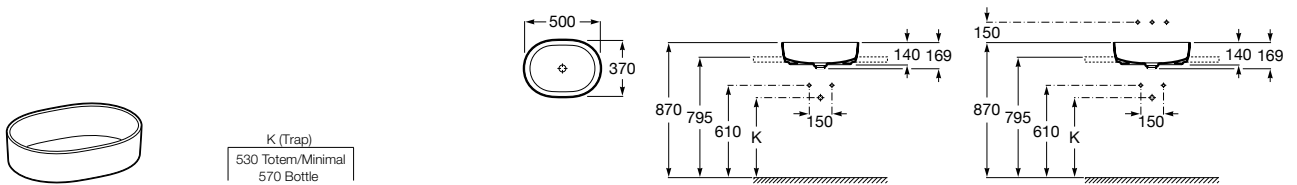

K (Trap)
530 Totem/Minimal
570 Bottle

Inspira Square

A327530..0 SQUARE - Over countertop FINECERAMIC® basin

Inspira Soft

A327500..0 SOFT - Over countertop FINECERAMIC® basin

Inspira Round

A327520..0 ROUND - Over countertop FINECERAMIC® basin