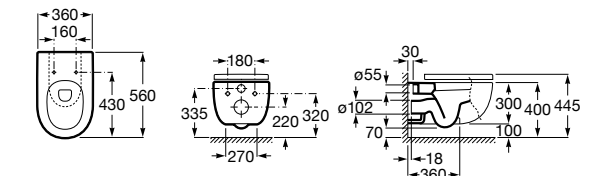

Inspira Round

- **A346527..0** Vitreous china wall-hung Rimless WC P-trap. Includes fixing kit. A compatible Roca installation system is required for the installation of wall-hung WCs.
- **A801522..B** ROUND - Soft-closing SUPRALIT® seat and cover for toilet