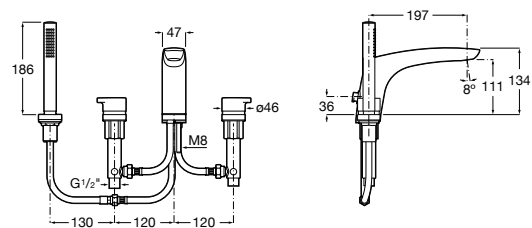

A525564600 ROUND - Extension kit (20 mm)

A525564700 SQUARE - Extension kit (20 mm)

Bath and shower faucets / deck-mounted

Insignia

A5A093AC00 Deck-mounted bath-shower mixer with central spout, hand shower and 1,50m flexible hose