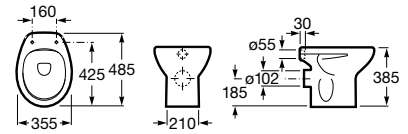

Victoria

- **A344397..0** Single floorstanding WC with horizontal outlet. Includes fixing kit and connecting plug.
- **A801B62..B** Soft-closing SUPRALIT® seat and cover for toilet
- **A801B60..B** SUPRALIT® seat and cover for WC with stainless steel hinges.
- **A801B66..B** SUPRALIT® seat and cover for WC with acetel hinges.
- **AV0007800R** Straight sleeve