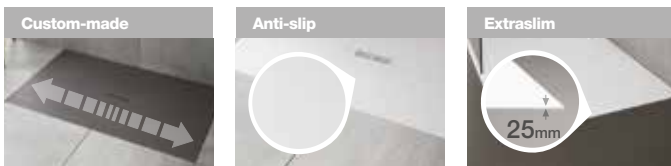

Product range

Helios
Page 259

Aquos ^(N)
Page 259