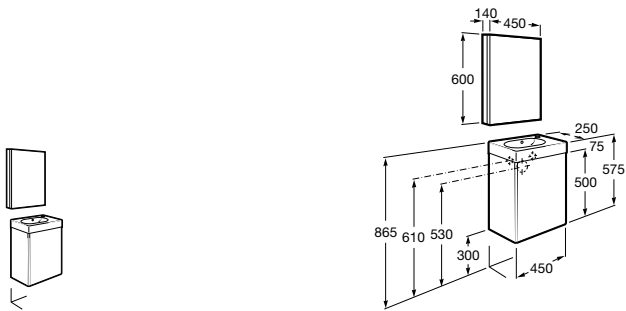

Mini

A855866XXX Pack with cabinet mirror (base unit, basin and cabinet mirror)

Natura

UNIK – Set of natural wood structure unit with shelf, and vanity basin. Siphon not included.

	A
A851056392	850
A851055392	650