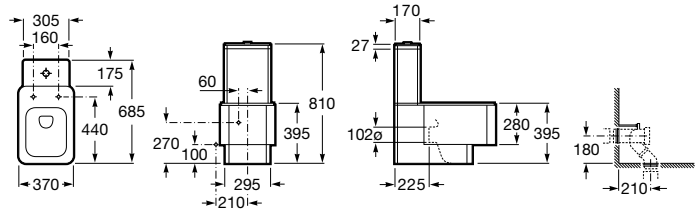

Beyond

- **A3420B9..0** Back to wall vitreous china close-coupled Rimless WC with dual outlet
- **A3410B1..0** Dual flush 4,5/3L WC cistern with bottom inlet
- **A801B82..B** Soft-closing SUPRALIT® seat and cover for toilet