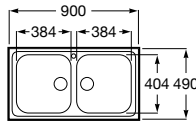

J-90

A870510901 Stainless steel double bowl kitchen sink