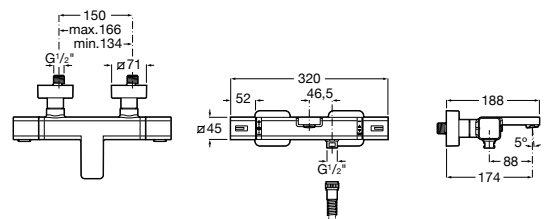

T-1000 Square

- **A5A121AC00** Wall-mounted thermostatic bath-shower mixer with automatic diverter