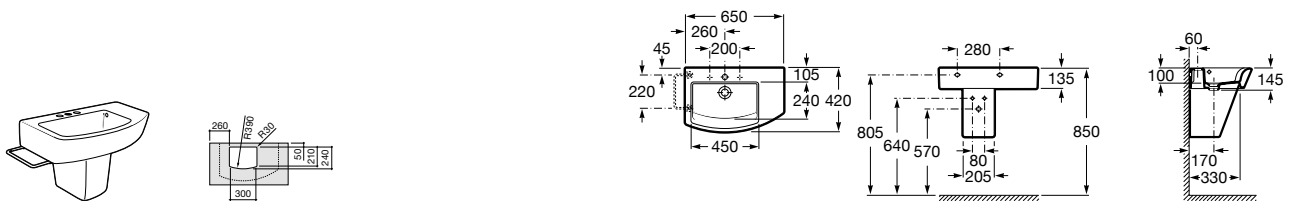

Hall

A327620..0 Wall-hung or over countertop vitreous china basin right hand