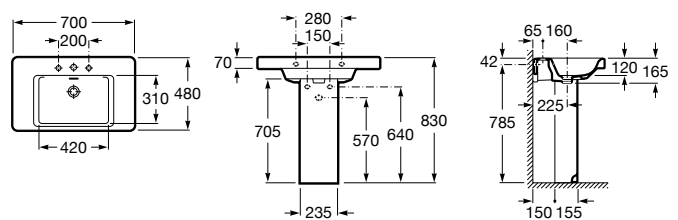

Mohave

A327889..H Wall-hung vitreous china basin

A327889..0 Wall-hung vitreous china basin without taphole