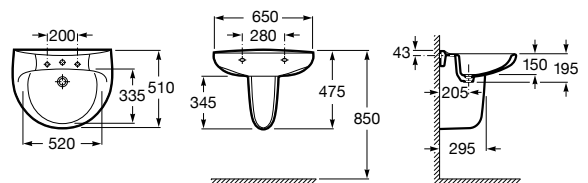

Victoria only available in WHITE (other finishes cancelled)

A325391..0 Wall-hung vitreous china basin

A331300..1 Vitreous china full pedestal for basin

A336312..5 Vitreous china semipedestal for basin