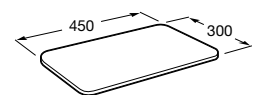

A868190000 Oslo black glass chopping board

Rollmat stainless

A862190000 Stainless rollmat

Complementary items / Steel

Soap dispenser

A861104000 Soap dispenser

Chopping board

A868210000 Praga/Paris black glass chopping board