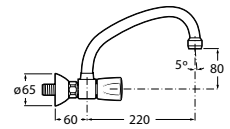

Kitchen faucets / Wall-mounted / Single-lever

Brava

A5A7730C00 Wall-mounted kitchen or laundry sink mixer with swivel long spout