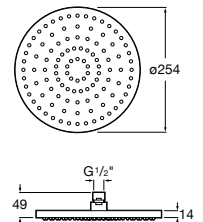

Raindream

A5B2650C00 Extraslim metallic shower head for ceiling or wall installation. Support kit / arm not included.

Rainsense

A5B3050C00 Shower head for ceiling or wall installation. Support kit / arm not included.

Raindream

A5B2750C00 Extraslim metallic shower head for ceiling or wall installation. Support kit / arm not included.

Rainsense

A5B2250C00 Shower head for ceiling or wall installation. Support kit / arm not included.

Raindream

A5B2550C00 Extraslim metallic shower head for ceiling or wall installation. Support kit / arm not included.

Rainsense

A5B2350C00 Shower head for ceiling or wall installation. Support kit / arm not included.

Raindream

A5B2450C00 Extraslim metallic shower head for ceiling or wall installation. Support kit / arm not included.

Rainsense

A5B2950C00 Metallic shower head for ceiling or wall installation. Support kit / arm not included.

A5B2150C00 Shower head for ceiling or wall installation. Support kit / arm not included.