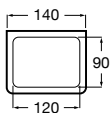

Hotel's Classic

A815410001 Wall-mounted soap dish