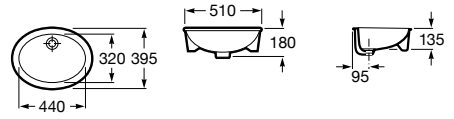

Berna

A327871..1 Under countertop vitreous china basin

Neo Selene

A322307..0 In countertop or under countertop vitreous china basin

Diverta

A327114..0 In countertop or under countertop vitreous china basin

Sofia

A327723..0 Under countertop vitreous china basin

Inspira

A327536..0 Under countertop FINECERAMIC® basin

Foro

A327884..0 Under countertop vitreous china basin