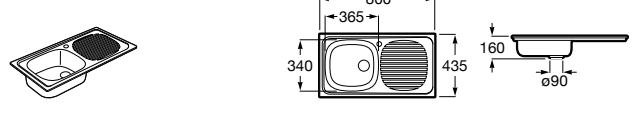

J-1351

A870230801 Stainless steel single bowl kitchen sink and right drainer