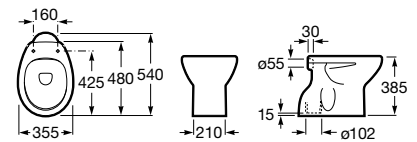

Nexo

- **A347615..0** Back to wall vitreous china close-coupled WC with dual outlet. Includes fixing kit.
- **A80164A..4** Soft-closing seat and cover for toilet
- **A801640..4** Seat and cover for toilet
- **A801C4200U** Seat and cover Slim