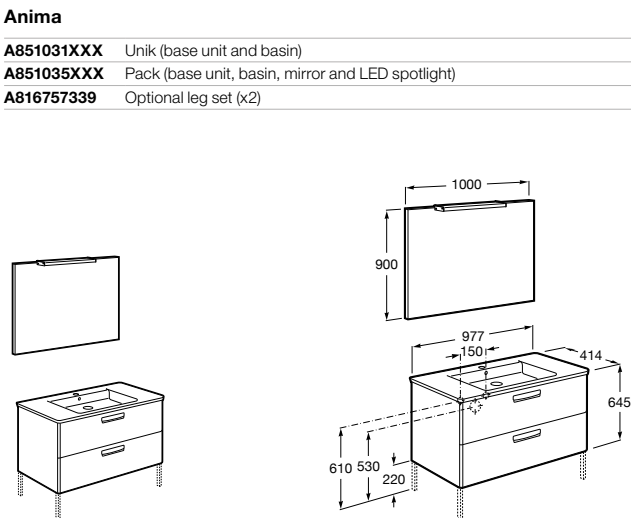

Inspira

A851077XXX Unik (base unit and basin)
A816815339 Optional leg set (x2)

The Gap

A855999XXX Unik (base unit and basin)
A851060XXX Pack (base unit, basin, mirror and LED spotlight)
A816809339 Optional leg set