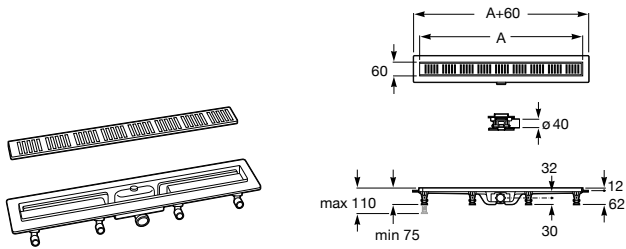

In-Drain Basic

IN-DRAIN BASIC - Drain kit with cover plate

	A	
A276308000	950 x 60	950
A276307000	850 x 60	850
A276306000	750 x 60	750
A276305000	650 x 60	650

In-Drain Basic SQ

A276309000 IN-DRAIN BASIC SQ - Drain kit with cover plate

Geo-Textile fabric

A276113000 Geotextile fabric