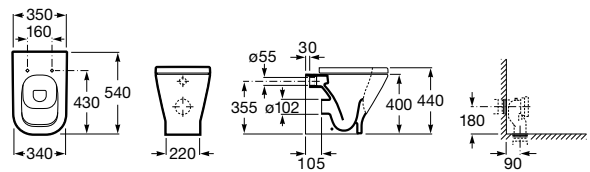

Dama

- **A347787..0** Compact back to wall bowl with dual outlet for WC with high cistern, built-in cistern or flush valve. Includes fixing kit and connecting plug.
- **A801782..4** Soft-closing lacquered seat and cover for toilet
- **A801780..4** Lacquered seat and cover for toilet
- **AV0007900R** Elbow for S-trap distance to wall 120 mm once installed

The Gap

- **A347477..0** Single floorstanding WC with dual outlet
- **A801472..4** Soft-closing seat and cover for toilet
- **A801470..4** Seat and cover for toilet