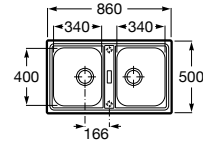

A870K20860 Stainless steel double bowl kitchen sink