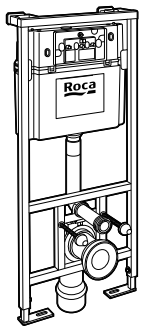

Installation systems / Wall-hung WC