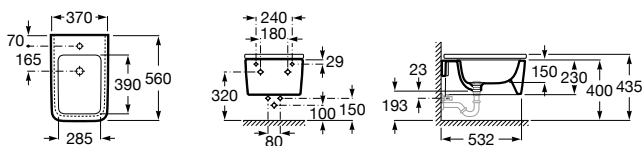

Hall

- **A35762K..0** Vitreous china wall-hung bidet. A compatible Roca installation system is required for the installation of wall-hung bidets.
- **A80662B..4** Lacquered bidet lid