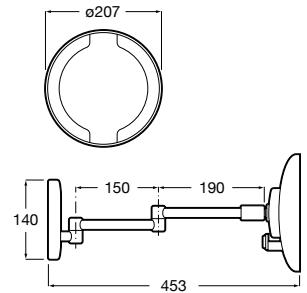

Deimos

Mirror

	A
A812198000	1200
A812199000	1000
A812196000	800
A812197000	600

Luna

Round mirror

	A
A812194000	Ø 750
A812193000	Ø 550

Deimos

A812195000 Mirror

Play

A812166000 Round mirror

Magnifying mirrors

Luna

Mirror

	A	
A812192000	1300	
A812191000	1200	
A812190000	1100	
A812189000	1000	
A812188000	900	
A812187000	850	discontinued
A812117000	800	
A812185000	750	discontinued
A812184000	700	
A812183000	650	discontinued
A812182000	600	
A812181000	550	discontinued
A812180000	350	discontinued

Hotel's

A816380001 Wall-mounted magnifying mirror with articulated arm and light