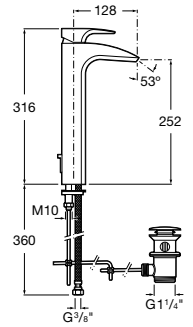

Insignia

A5A343AC00 High-neck basin mixer with pop-up waste

Thesis

A5A3450C00 High-neck basin mixer with pop-up waste

Insignia

A5A3A3AC00 Smooth body high-neck basin mixer

Evol

A5A3449C00 High-neck basin mixer with pop-up waste, joystick operated