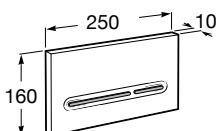

PL2 Dual

A8900960.. PL2 DUAL - Dual flush operating plate for concealed cistern. Front activation.

PL3 Dual

A8900970.. PL3 DUAL - Vandal-proof stainless steel dual flush operating plate for concealed cistern. Front activation.

PL4 Dual

A8900980.. PL4 DUAL - Dual flush operating plate for concealed cistern. Front activation.

PL5 Dual

A8900990.. PL5 DUAL - Dual flush operating plate for concealed cistern. Front activation.

PL6 Dual

A8900850.. PL6 DUAL - Dual flush operating plate for concealed cistern. Front activation.

PL7 Dual

A8900882.. PL7 DUAL - Dual flush operating plate for concealed cistern. Front activation.