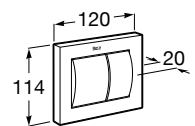

Accessibility / Operating plate

PL-N1 Dual

- **A8900660..** PL-N1 - Dual flush operating plate for concealed cistern with pneumatic operation. Suitable for users with reduced mobility. It has to be installed with any Roca mechanical plate. Maximum distance of 1500 mm.