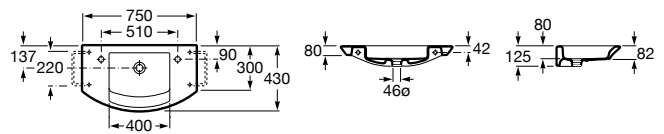

Cala

A327424..0 Wall-hung vitreous china basin

Diverta

A327110..0 Wall-hung or over countertop vitreous china basin

Hall

A32762G..0 Wall-hung or over countertop vitreous china basin

A337621..0 Vitreous china semipedestal for basin

Mohave

A327889..H Wall-hung vitreous china basin

A327889..0 Wall-hung vitreous china basin without taphole

Khroma

A327651..0 Wall-hung vitreous china basin

A337650..0 Vitreous china full pedestal for basin

A337652..0 Vitreous china semipedestal for basin