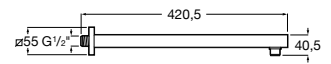

Wall arm

A5B0950C00 Square straight wall arm for shower head