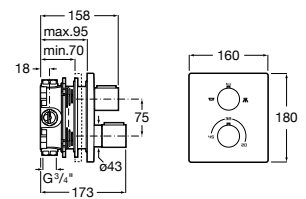

T-2000

A5A0C88C00 Built-in thermostatic bath-shower mixer with diverter-flow regulator. To completed with RocaBox 525869403