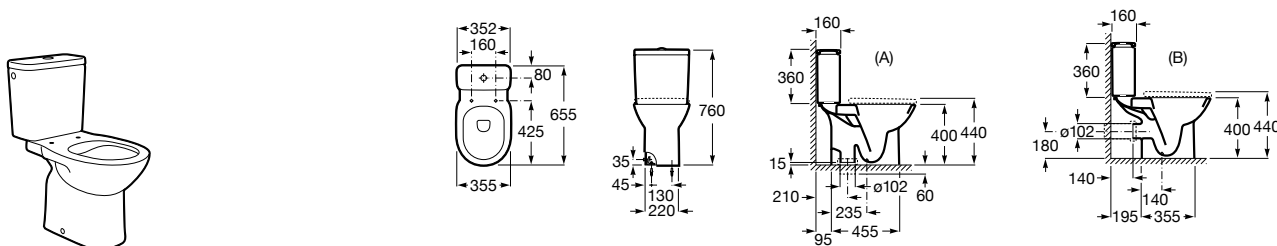

Debba Round

- **A34299J..0** Vitreous china close-coupled WC with vertical outlet (A)
- **A34299K..0** Vitreous china close-coupled WC with horizontal outlet (B)
- **A341990..0** Dual flush 4,5/3L WC cistern with side inlet
- **A341991..0** Dual flush 4,5/3L WC cistern with bottom inlet
- **A801B22..B** Soft-closing seat and cover for toilet
- **A801B20..B** Seat and cover for toilet