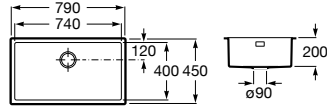

Single bowl kitchen sinks