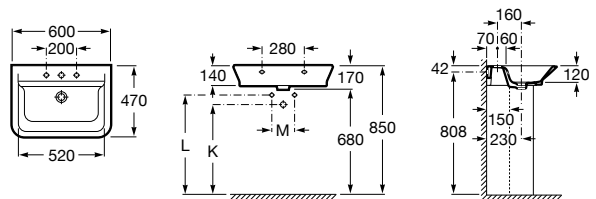

Meridian

A325242.0 Wall-hung vitreous china basin

A335240.0 Vitreous china full pedestal for basin

A337241.0 Vitreous china semipedestal for basin

Installation	K (Trap)	L	M
Wall-hung	Totem/Minimal 530	610	150
Semi-pedestal	Bottle	570	640
Pedestal	Bottle	570	640/150/80