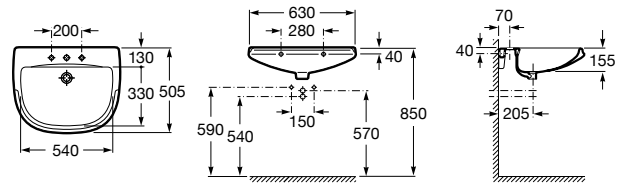

Dama Retro

A320322..1 Wall-hung vitreous china basin

A331325..1 Vitreous china full pedestal for basin

Element

A327570..0 Wall-hung or over countertop vitreous china basin without taphole

Nexo

A327641..0 Wall-hung vitreous china basin

A337641..0 Vitreous china full pedestal for basin

A337642..0 Vitreous china semipedestal for basin

Khroma

A327652..0 Wall-hung vitreous china basin

A337650..0 Vitreous china full pedestal for basin

A337652..0 Vitreous china semipedestal for basin

Inspira

A32752C..0 FINECERAMIC® wall-hung or vanity vitreous china basin