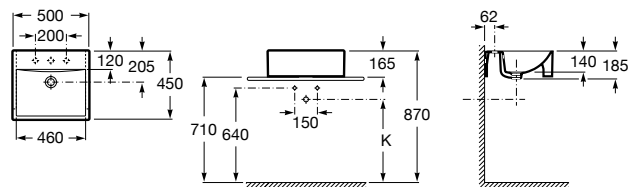

Laura

A32739E..0 Semi-recessed vitreous china basin

K (Trap)
530 Totem/Minimal
640 Bottle

Diverta

A32711S..0 Semi-recessed vitreous china basin