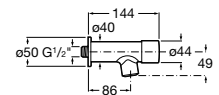

Instant

A5A7877C00 Self-closing wall-mounted basin faucet with push button