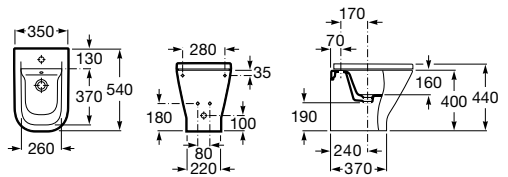

Dama Retro

- A351324..1 Vitreous china bidet. Cover not included.
- A806320..4 Lacquered bidet lid

The Gap

- A357474..0 Vitreous china bidet. Cover not included.
- A806472..4 Soft-closing bidet lid
- A806470..4 Bidet lid

The Gap

- A357477..0 Compact vitreous china bidet. Cover not included.
- A806472..4 Soft-closing bidet lid
- A806470..4 Bidet lid

Debba Square

- A355994..0 Vitreous china bidet. Cover not included.
- A8069D2..4 Soft-closing bidet lid
- A8069D0..4 Bidet lid

Debba Round

- A357998..0 Bidet without cover. Includes fixing kit. Faucet not included.
- A806B20..B Bidet lid

Dimensions in mm