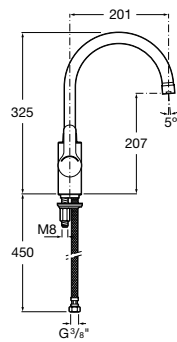

Victoria

A5A8125C00 Kitchen sink mixer with retractable swivel spout and rinse spray function