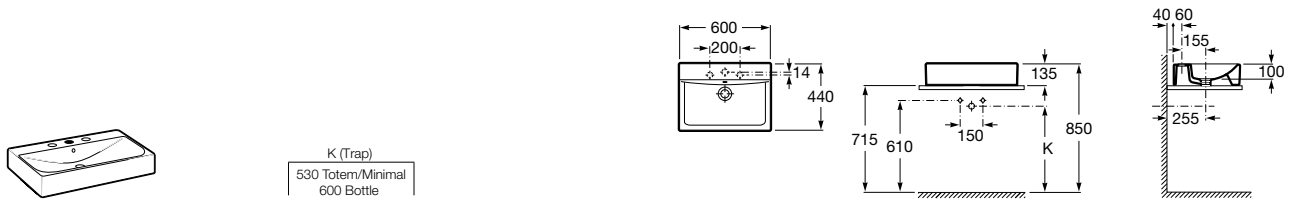

K (Trap)
530 Totem/Minimal
600 Bottle

Diverta

A32711G..0 Over countertop vitreous china basin