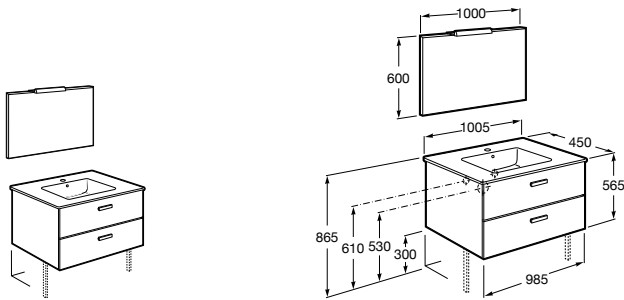

Victoria Basic

- **A855851XXX** Unik (base unit and basin)
- **A855856XXX** Pack (base unit, basin, mirror and LED spotlight)
- **A816413001** Optional leg set (x2)