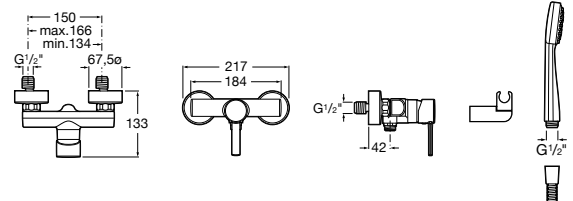

A5A2090C00 Wall-mounted shower mixer with 1.50 m flexible shower hose, handshower and swivel wall bracket.

A5A2190C00 Wall-mounted shower mixer

A5B4961TP0 Adaptable shelf

Malva

A5A213BC00 Wall-mounted shower mixer