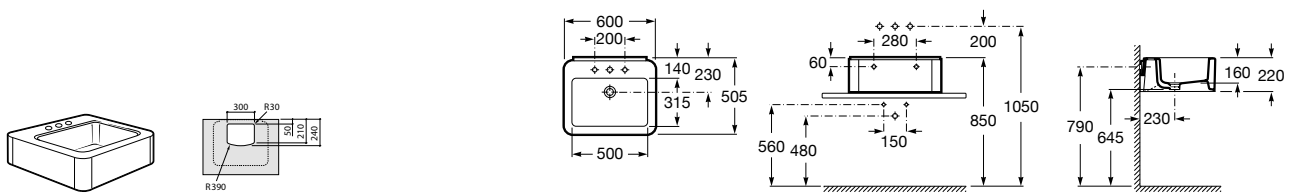

R390
R390
300
R30
50
210
200

Element

A327570..0 Wall-hung or over countertop vitreous china basin without taphole