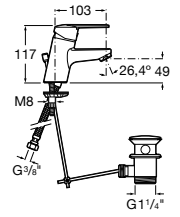

Monodin-N

A5A3298C00 Smooth body basin mixer mezzo with click clack waste, Cold Start

L20

A5A3K09C00 Smooth body basin mixer, Cold Start, XL handle

L20

A5A3B09C00 Smooth body medium-neck basin mixer, Cold Start, XL handle

Victoria

A5A3025C00 Basin mixer with pop-up waste

L20

A5A3I09C00 Basin mixer with pop-up waste, Cold Start, XL handle

Victoria

A5A3125C00 Basin mixer with chain connector

L20

A5A3J09C00 Basin mixer with chain connector, Cold Start, XL handle

Victoria L

A5A3E25C00 L - Basin Mixer with brass pop-up-waste

A5A3F25C00 L - Basin Mixer with plastic pop-up-waste

Victoria L

A5A3G25C00 L - Basin Mixer with chain connector