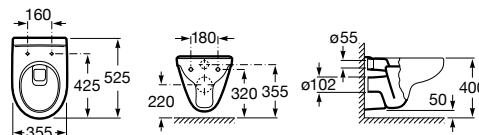

Victoria

A346303..S Vitreous china wall-hung WC P-trap. Includes fixing kit. A compatible Roca installation system is required for the installation of wall-hung WCs.

A801B62..B Soft-closing SUPRALIT® seat and cover for toilet

A801B60..B SUPRALIT® seat and cover for WC with stainless steel hinges.

A801B66..B SUPRALIT® seat and cover with acetal hinges.