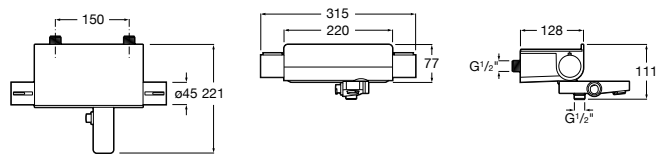

Loft-T

- **A5A1143C00** Wall-mounted thermostatic bath-shower mixer with diverter-flow regulator, 1.70 m flexible shower hose, handshower and shower wall bracket

T-2000

- **A5A1288C00** Wall-mounted thermostatic bath-shower mixer with shelf