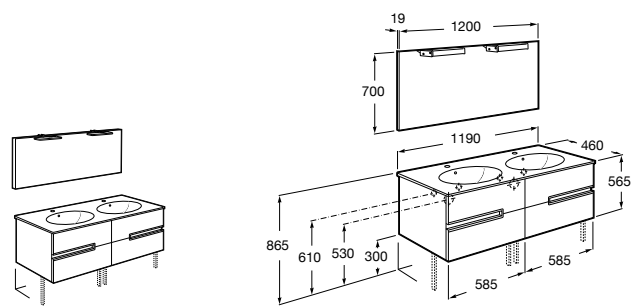

Victoria-N Oval

- **A851217XXX** OVAL - Unik (base unit and double bowl basin)
- **A851225XXX** OVAL - Pack (base unit, double bowl basin, mirror and two LED spotlights)
- **A816413001** Optional leg set (x2)