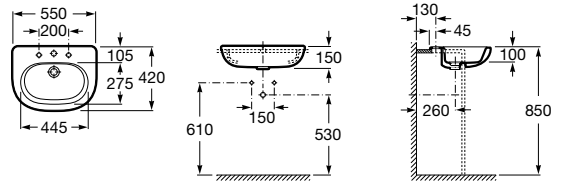

Meridian

A32724S..0 Semi-recessed vitreous china basin. Faucet not included.

Dama

A32778S..0 Semi-recessed vitreous china basin

Debba

A32799S..0 Semi-recessed vitreous china basin

Laura

A32739E..0 Semi-recessed vitreous china basin

K (Trap)
530 Totem/Minimal
640 Bottle

Diverta

A32711S..0 Semi-recessed vitreous china basin