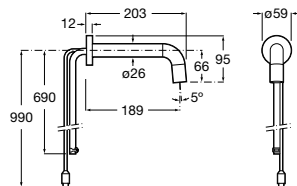

Loft-E

A5A5643C00 Electronic built-in basin faucet (one water) with sensor integrated in the spout. Powered by four 1.5V LRG (AA) alkaline batteries.

A5A5743C00 Electronic built-in basin faucet (one water) with sensor integrated in the spout. Mains operated at 230V. It includes power source.

A5A3543C00 Electronic built-in basin faucet (pre-mixed water) with sensor integrated in the spout. Powered by four 1.5V LRG (AA) alkaline batteries.

A5A3643C00 Electronic built-in basin faucet (pre-mixed water) with sensor integrated in the spout. Mains operated at 230V. It includes power source.