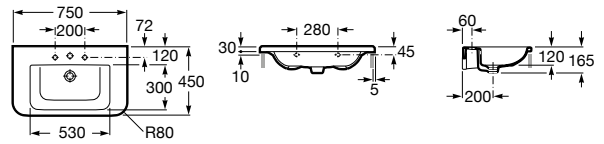

Cala

A327424..0 Wall-hung vitreous china basin