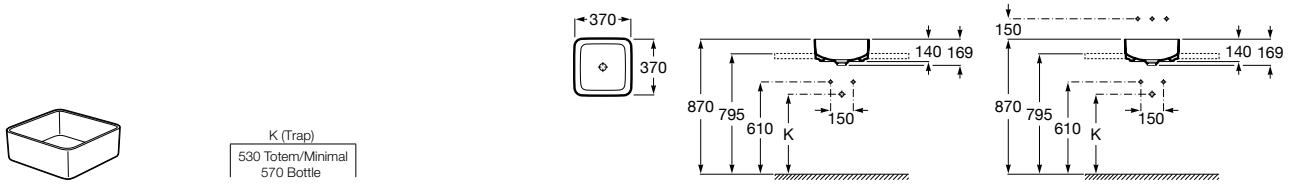

Inspira Square

A327532..0 SQUARE - Over countertop FINECERAMIC® basin