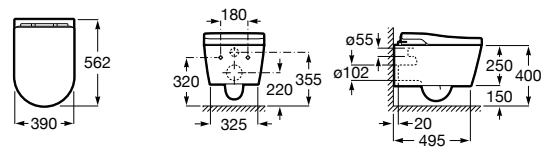

Kitchen sinks

	Quartzex® □ 412	Gres □ 416
WHITE 00	█	█
BLACK 94	█	█
GREY 11	█	█

|-----|

Technical information

In-Wash®

In-Wash® Inspira

A803061..1 In-Wash® - Back to wall vitreous china close-coupled smart toilet with dual outlet. Needs power supply.