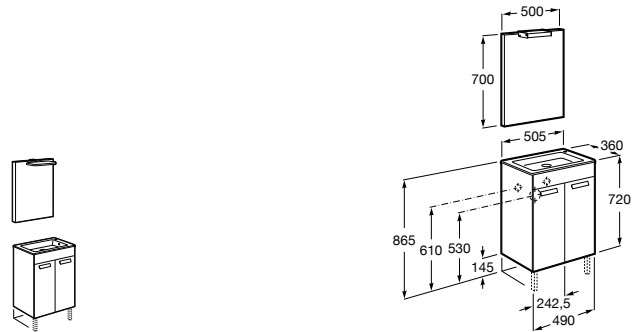

Debba Compact

A855900XXX	Unik (compact base unit with doors and basin)
A855908XXX	Pack (compact base unit with doors, basin, mirror and LED spotlight)
A816757339	Optional leg set (x2)