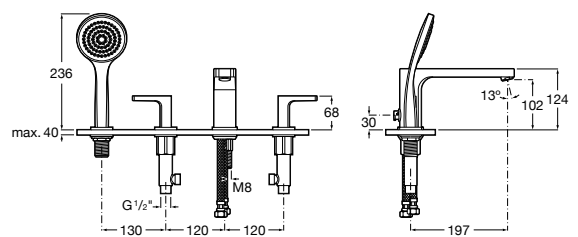

L90

A5A9901C00 Deck-mounted bath-shower mixer with long spout, diverter and handshower