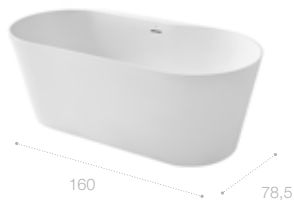

Alena
Page 282