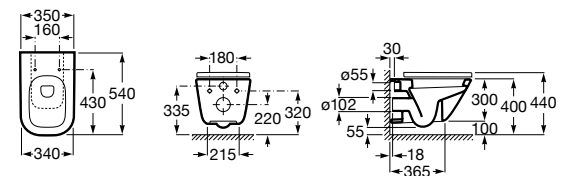

Dama

- **A34678L..0** Vitreous china wall-hung Rimless WC P-trap and hidden fixations. Includes fixing kit. A compatible Roca installation system is required for the installation of wall-hung WCs.
- **A801782..4** Soft-closing lacquered seat and cover for toilet
- **A801780..4** Lacquered seat and cover for toilet