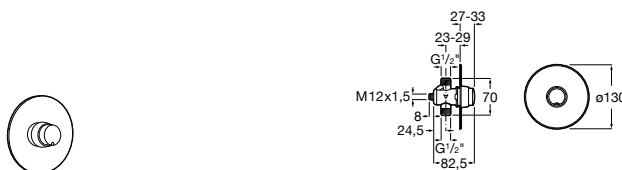

Avant

- **A5A9079C00** Built-in shut-off cock for urinal with round wall plate