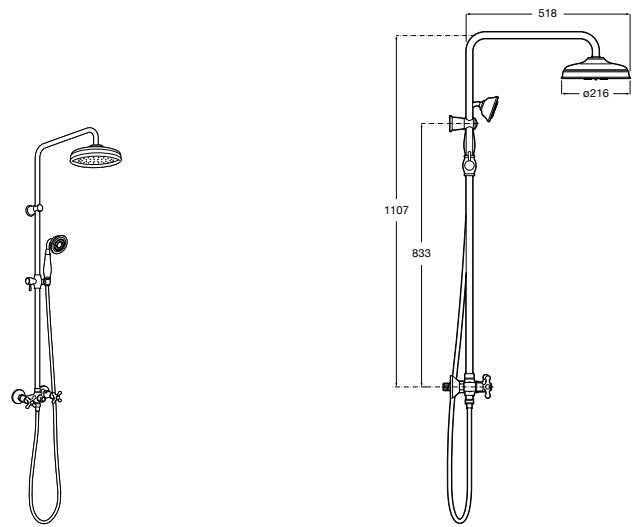

Carmen
A5A974BC00 Shower column