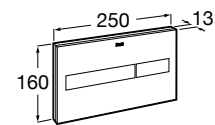

PL7 Dual

A8900883.. PL7 DUAL - Dual flush operating plate for concealed cistern with glass. Front activation