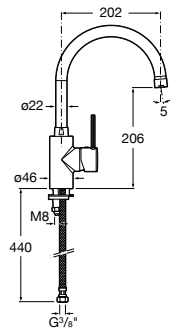

Targa

A5A8460C00 Kitchen sink mixer with swivel spout