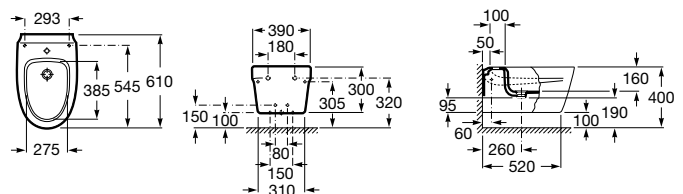

Khroma

A357655..0 Wall-hung bidet without cover. Faucet not included. A compatible Roca installation system is required for the installation of wall-hung bidets.

A806652... Soft-closing bidet lid