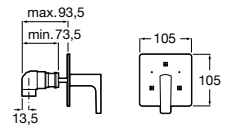

L90

A5A9001C00 1/2" built-in diverter with 2 ways and shut off
A5A9101C00 1/2" built-in diverter with 3 ways and shut off