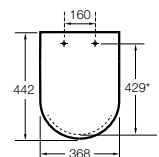

Carmen

- **A801B52..B** Soft-closing SUPRALIT® seat and cover for toilet

Dama

- **A801782..4** Soft-closing lacquered seat and cover for toilet
- **A801780..4** Lacquered seat and cover for toilet

Element

- **A801572..4** Soft-closing lacquered seat and cover for toilet