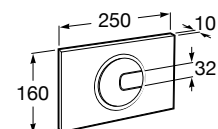

PL3 Dual

A8900970.. PL3 DUAL - Vandal-proof stainless steel dual flush operating plate for concealed cistern. Front activation.

PL4 Dual

A8900980.. PL4 DUAL - Dual flush operating plate for concealed cistern. Front activation.