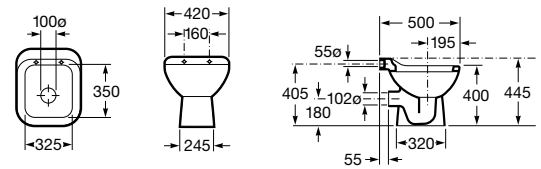

A345060..1 Squatting pan with back inlet

Slop hoppers

Garda

A371055..0 Vitreous china slop hopper

A526005510 Stainless steel grating with rubber pad for slop hopper

Laundry sinks

Unik Henares

A851028... Unik (base unit and laundry sink)