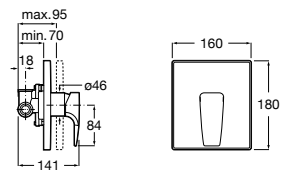

Thesis

A5A2B50C00 1/2" built-in bath or shower mixer. To completed with RocaBox 525869403