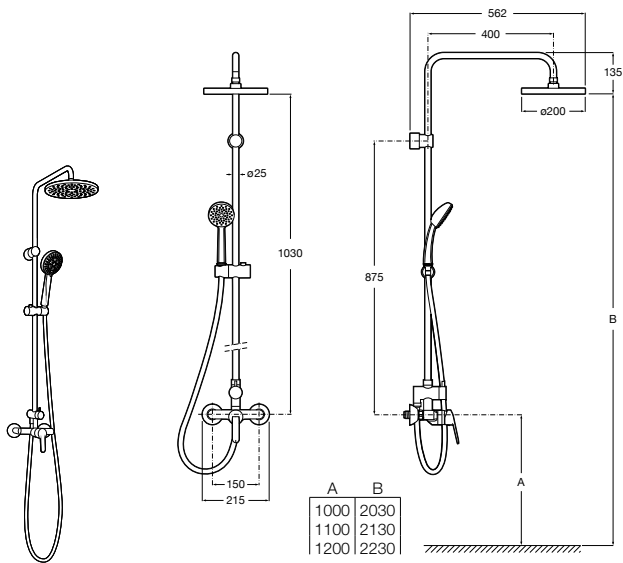

Victoria
A5A9725C00 Single lever shower column