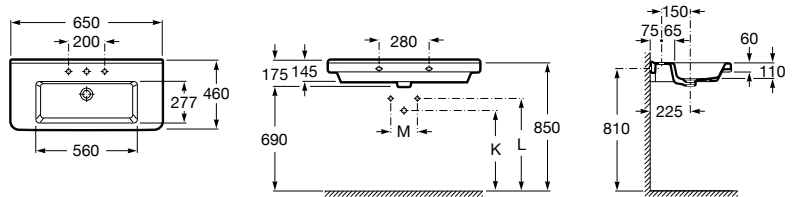

Dama

A327783..0 Wall-hung vitreous china basin

A337470..0 Vitreous china full pedestal for basin

A337471..0 Vitreous china semipedestal for basin

Installation	K (Trap)	L	M	
Wall-hung	Totem/Minimal	530	610	150
Semi-pedestal	Bottle	570	640	80
Pedestal	Bottle	570	640	150/80