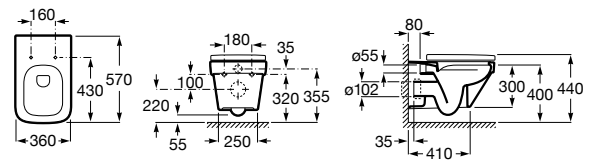

Meridian

- **A34624L..0** Vitreous china wall-hung Rimless WC P-trap and hidden fixations. Includes fixing kit. A compatible Roca installation system is required for the installation of wall-hung WCs.
- **A8012A2..4** Soft-closing seat and cover for toilet
- **A8012A0..4** Seat and cover for WC with stainless steel hinges
- **A801C4200U** Seat and cover Slim

Dama

- **A34678L..0** Vitreous china wall-hung WC with horizontal outlet
- **A801782..4** Soft-closing lacquered seat and cover for toilet
- **A801780..4** Lacquered seat and cover for toilet

Dama

- **A34678L..0** Vitreous china wall-hung Rimless WC P-trap and hidden fixations. Includes fixing kit. A compatible Roca installation system is required for the installation of wall-hung WCs.
- **A801782..4** Soft-closing lacquered seat and cover for toilet
- **A801780..4** Lacquered seat and cover for toilet

The Gap

- **A346477..0** Vitreous china wall-hung WC P-trap. Includes fixing kit. A compatible Roca installation system is required for the installation of wall-hung WCs.
- **A801472..4** Soft-closing seat and cover for toilet
- **A801470..4** Seat and cover for toilet