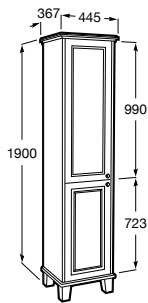

Column units

A857137XXX Column unit

A856931XXX Reversible column unit