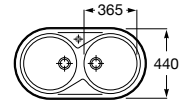

A365961001 Fireclay double bowl kitchen sink with two pre-punched tapholes and 3 1/2" valves

Duo 80

A870920845 Stainless steel double bowl kitchen sink