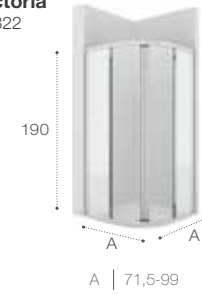

MR

Victoria
□ 322