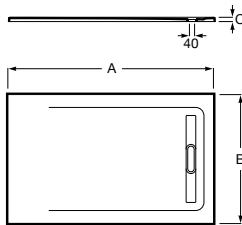

Rectangular shower trays

Modo

SURFEX® shower tray. Antislip surface. Includes drain.

	C
From 800x600 (AxB) up to 1000x800 (AxB)	26
From 1001x600 (AxB) up to 1200x800 (AxB)	28
From 1201x600 (AxB) up to 1600x800(AxB)	31

Helios

Superslim STONEX® shower tray

	A	B	C
AP20164038401..0	1600	900	30
AP20164032001..0	1400	900	30
AP2016402BC01..0	1200	900	27
AP20157838401..0	1000	900	25
AP20157832001..0	1600	800	30
AP2015782BC01..0	1400	800	30
AP2014B038401..0	1200	800	27
AP2014B032001..0	1000	800	25
AP2014B02BC01..0	1600	700	30
AP2013E838401..0	1400	700	30
AP2013E832001..0	1200	700	27
AP2013E82BC01..0	1000	700	25

Aquos

STONEX® extraslim shower tray. Textured antislip surface. Includes high-flow drain. Drain cover not included.

	A	B	C
AP6017D03E801..0	2000	1000	35
AP6017D038401..0	2000	900	35
AP6017D032001..0	2000	800	35
AP6017D02BC01..0	2000	700	35
AP6017083E801..0	1800	1000	33
AP60170838401..0	1800	900	33
AP60170832001..0	1800	800	33
AP6017082BC01..0	1800	700	33
AP6016403E801..0	1600	1000	31
AP60164038401..0	1600	900	31
AP60164032001..0	1600	800	31
AP6016402BC01..0	1600	700	31
AP6015783E801..0	1400	1000	31
AP60157838401..0	1400	900	31
AP60157832001..0	1400	800	31
AP6015782BC01..0	1400	700	31
AP6014B03E801..0	1200	1000	28
AP6014B038401..0	1200	900	28
AP6014B032001..0	1200	800	28
AP6014B02BC01..0	1200	700	28
AP6013E838401..0	1000	900	28
AP6013E832001..0	1000	800	28
AP6013E82BC01..0	1000	700	28

Terran (without frame)

Superslim STONEX® shower tray