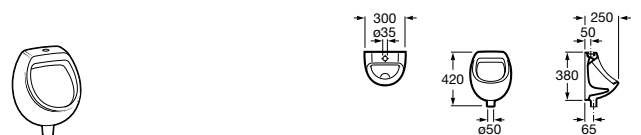

Mini

A353145..0	Vitreous china urinal with top inlet