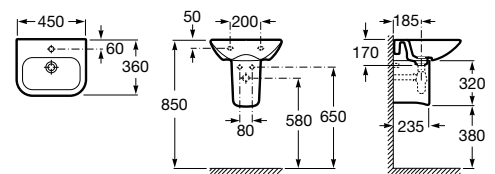

Nexo

A327643..0 Wall-hung vitreous china basin