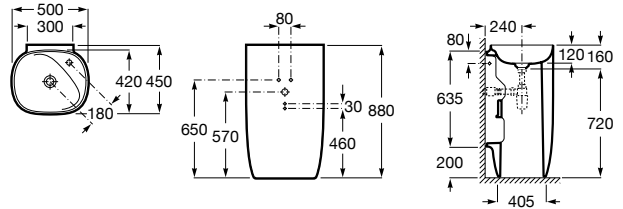

Totem basins

Beyond

A3270B0..0 Totem vitreous china basin