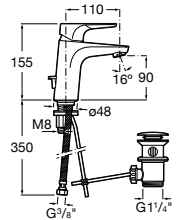

Lanta

A5A3A11C00 Smooth body basin mixer, Cold Start

Atlas

A5A3990C00 Single-lever basin mixer mezzo, smooth body and flexible supply hoses. With smooth body. Click-clack pop-up waste not included. Cold Start

Escuadra

A5A3020C00 Single-lever basin mixer with pop-up waste and flexible supply hoses. Cold Start.

Atlas

A5A3090C00 Basin mixer with pop-up waste, Cold Start

Atlas

A5A3D90C00 Smooth body medium-neck plus basin mixer, Cold Start

Atlas

A5A3190C00 Basin mixer with retractable chain, Cold Start

Atlas

A5A3390C00 Single-lever basin mixer mezzo, smooth body and flexible supply hoses. With pop-up waste. Click-clack pop-up waste not included. Cold Start

Atlas

A5A3290C00 Smooth body basin mixer, Cold Start