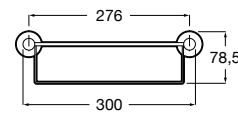

Superinox

A817311002 Container

Accessories / Containers