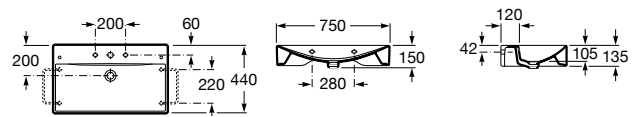

	K (Trap)		L
Totem/Minimal	530	610	
Bottle	570	640	

Prisma

- A327545..0 Wall-hung or vanity vitreous china basin

Cala

A327424..0 Wall-hung vitreous china basin

Diverta

A327110..0 Wall-hung or over countertop vitreous china basin