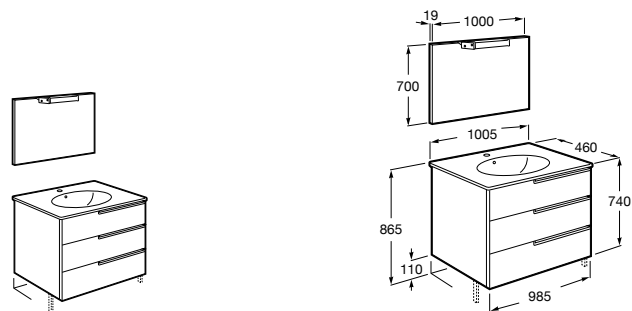

Victoria-N Family Oval

A851220XXX	OVAL - Unik Family (base unit and basin)
A851228XXX	OVAL - Pack Family (base unit, basin, mirror and LED spotlight)
A816555001	Optional leg set (x2)