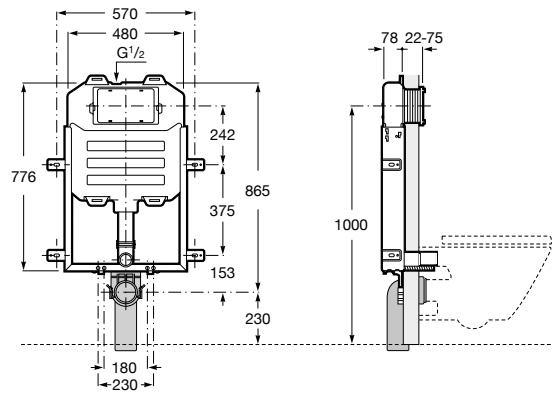

Basic WC

A890090120 BASIC WC – Concealed structure with dual flush cistern (6/3 L)

Basic WC Compact

A890080120 BASIC WC COMPACT - Concealed structure with compact cistern (8 cm) and dual flush (4/2 - 4.5/3 - 6/3 L). 90 ° / 110 ø elbow