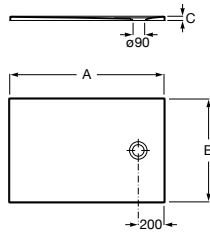

Rectangular shower trays

Modo

SURFEX® shower tray. Antislip surface. Includes drain.

	C
From 800x600 (AxB) up to 1000x800 (AxB)	26
From 1001x600 (AxB) up to 1200x800 (AxB)	28
From 1201x600 (AxB) up to 1600x800(AxB)	31