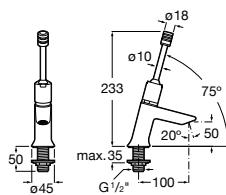

Instant

A5A4377C00 CARE - Self-closing deck-mounted basin faucet