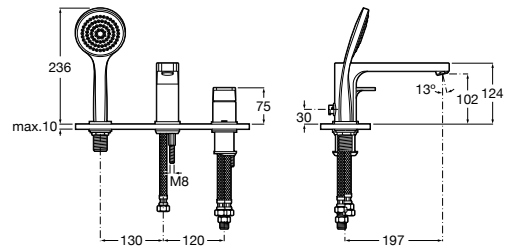

Insignia

A5A183AC00 Wall bath spout

L90

A5A9801C00 Deck-mounted bath-shower mixer with short spout, diverter and handshower

L90

A5A9901C00 Deck-mounted bath-shower mixer with long spout, diverter and handshower

L90

A5A0901C00 Deck-mounted bath-shower mixer with short spout, diverter and handshower