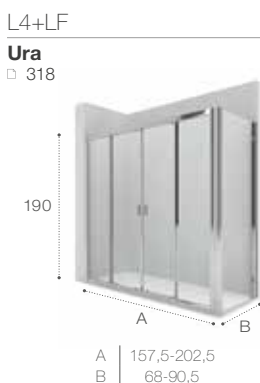

Enclosures for corner shower (between 2 walls)