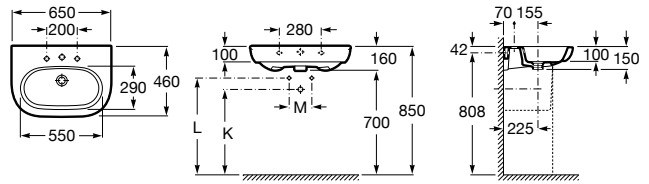

Dama

A327783..0 Wall-hung vitreous china basin

A337470..0 Vitreous china full pedestal for basin

A337471..0 Vitreous china semipedestal for basin

Installation	K (Trap)	L	M	
Wall-hung	Totem/Minimal	530	610	150
Semi-pedestal	Bottle	570	640	80
Pedestal	Bottle	570	640	150/80