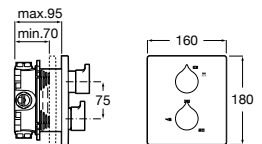

Shower faucets / thermostatic / built-in