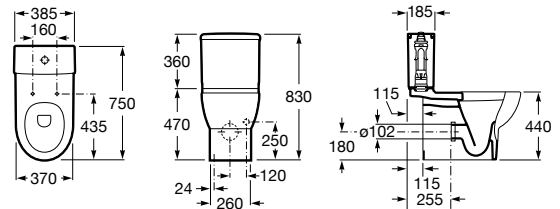

Accessibility / WCs

Meridian

- A34224H..0 Vitreous china close-coupled WC with dual outlet
- A34124H..0 Dual flush 4,5/3L WC cistern
- A801230..4 Seat and cover for toilet with front opening
- A80123D..4 Seat for toilet with front opening