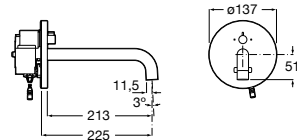

Basin faucets / Built-in / Electronic

Sentronic-E

A5A4602C00 Electronic built-in basin mixer. Mains operated at 230V. Includes power supply

A525874603 Internal subset. Mains operated at 230V