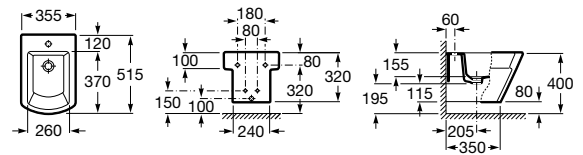

Compact wall-hung bidets