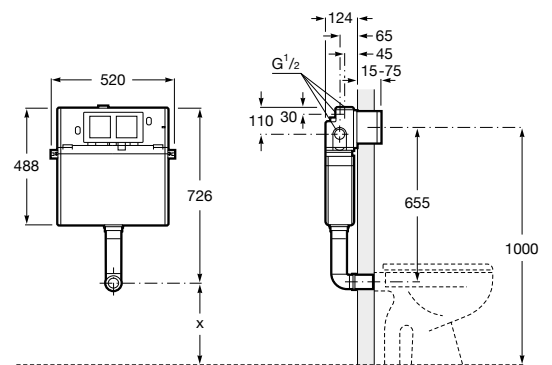

Installation systems / Single floorstanding WC

Basic Tank

A890090200 BASIC TANK - Concealed cistern with dual flush (6/3 L)