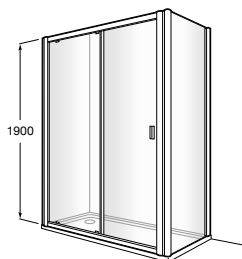

Naray L2-E + LF

L2-E - Front shower enclosure with 1 sliding door + 1 fixed panel. To install between walls or with 1 side panel LF. Clear glass and polished silver profile. Compensating profile 100 mm. Maxiclean treatment included.

LF - Side panel. To be combined with a L2-E. Clear glass and polished silver profile. Compensating profile 35 mm. Maxiclean treatment included.

	Width	Opening (C)
L2-E	A	
AM14510012M	1000	360
AM14511012M	1100	410
AM14512012M	1200	460
AM14513012M	1300	510
AM14514012M	1400	560
AM14515012M	1500	610
AM14516012M	1600	660
LF	B	
AM14707012M	700	
AM14708012M	800	
AM14709012M	900	
AM13809012	900	

Ura Standard L2-E + LF

L2-E - Front shower enclosure with 1 sliding door + 1 fixed panel. To install between walls or with 1 side panel LF. Clear glass and polished silver profile. Compensating profile 25 mm.

LF - Side panel. To be combined with a L2-E or L4-E enclosure. Clear glass and polished silver profile. Compensating profile 25 mm.

	Width	Opening (C)
L2-E	A	
AM13610012	1000	370
AM13611012	1100	420
AM13612012	1200	470
AM13613012	1300	520
AM13614012	1400	570
AM13615012	1500	620
AM13616012	1600	670
LF	B	
AM13807012	700	
AM13807512	750	
AM13808012	800	
AM13809012	900