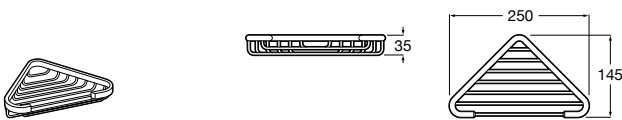

Hotel's Classic

A815414001 Grilled corner container

Accessories / Towel racks