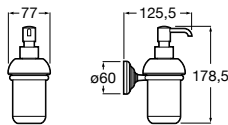

Twin

A816703001 Wall-mounted gel dispenser (Can be installed with screws or adhesive)

Carmen

A817006001 Wall-mounted soap dispenser