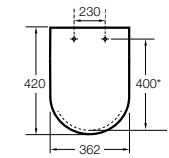

Meridian compact

- **A8012AB..4** Compact seat and cover for toilet
- **A8012AC..4** Soft-closing compact lacquered seat and cover for toilet

Inspira Square

- **A801532..B** SQUARE - Soft-closing SUPRALIT® seat and cover for toilet