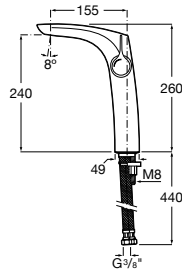

Insignia

A5A343AC00 High-neck basin mixer with pop-up waste

Thesis

A5A3450C00 High-neck basin mixer with pop-up waste

Insignia

A5A3A3AC00 Smooth body high-neck basin mixer

Evol

A5A3449C00 High-neck basin mixer with pop-up waste, joystick operated