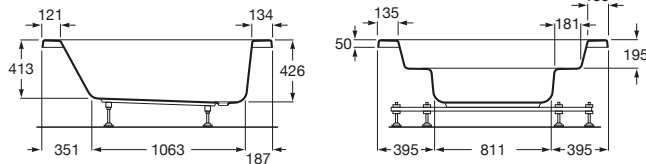

A248206..1 Circular acrylic bath with waste kit. Includes thermostatic faucet with hand-shower and waterfall.

A248221000 Wood platform

Waikiki-N

A248429..1 Round acrylic bath with Total hydromassage and waste kit