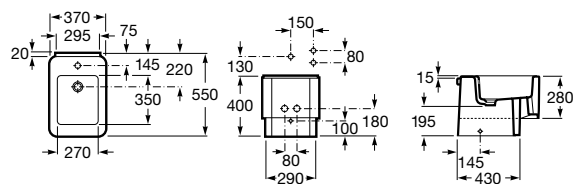

Beyond

- **A3570B7..0** Back to wall vitreous china bidet. Cover not included. Includes siphon drain and fixing system.