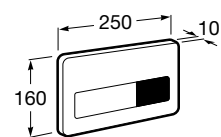

Operating plates / Dual / Electronic