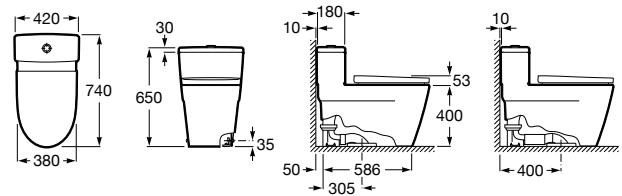

Inspira

A349486..0 Vitreous china WC S-trap

A801A92..B Seat and cover for WC