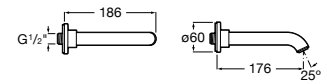

Lanta spout

A5A0803C00 Wall bath spout