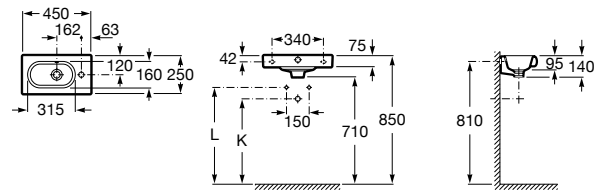

Meridian

A325245..0 Wall-hung vitreous china basin

A335240..0 Vitreous china full pedestal for basin

A337241..0 Vitreous china semipedestal for basin

Installation	K (Trap)	L
Wall-hung	530	610
Semi-pedestal	Bottle 570	640

Meridian

A327248..0 Compact wall-hung vitreous china basin