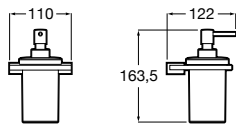

Victoria

A816677001 Wall-mounted gel dispenser (Can be installed with screws or adhesive)

Nuova

A816522001 Wall-mounted gel dispenser