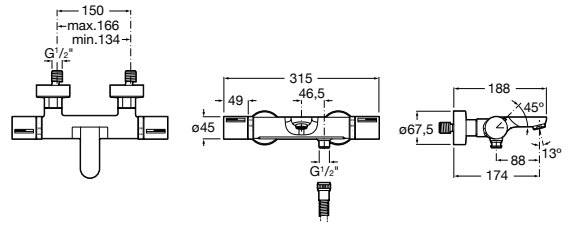

T-1000 Round

A5A1209C00 Thermostatic wall-mounted bath-shower mixer with diverter-flow regulator

T-500

A5A1118C00 Wall-mounted thermostatic bath faucet, with diverter-flow regulator

Bath and shower faucets / thermostatic / built-in

Insignia

A5A0C3AC00 Built-in thermostatic bath-shower mixer with diverter-flow regulator. To complete with RocaBox 525869403

Loft-T

A5A0643C00 Built-in thermostatic bath-shower mixer with diverter-flow regulator

T-2000

A5A0C88C00 Built-in thermostatic bath-shower mixer with diverter-flow regulator. To completed with RocaBox 525869403