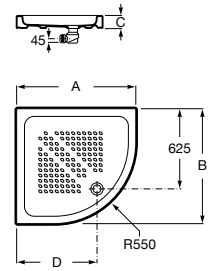

Easy

Acrylic shower tray with anti-slip base

	A	B
A276081..0	900	900
A276080..0	800	800
A276079..0	750	750

Italia

Vitreous china shower tray

	A	B	C	D
A3740HL..0	900	900	80	625
A3740HM..0	800	800	80	525