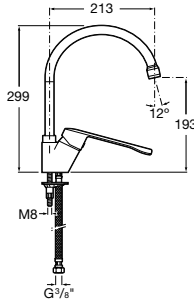

Accessibility / Deck-mounted faucets / Self-closing