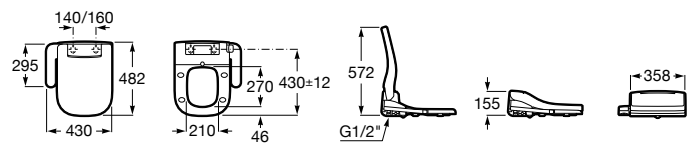

Advance Square

A804002..1 Seat with cleaning and drying functions, which adapts to a wide range of square-shaped Roca WCs. Simple installation, only requires a conventional water and power outlet.