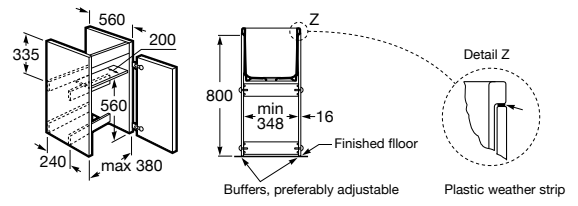

Henares

A368951..1 Vitreous china laundry sink

Henares

A856897... Base unit for laundry sink