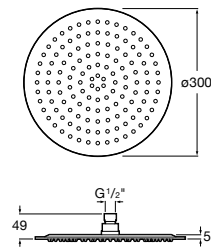

Rainsense

A5B2250C00 Shower head for ceiling or wall installation. Support kit / arm not included.

Raindream

A5B2550C00 Extraslim metallic shower head for ceiling or wall installation. Support kit / arm not included.