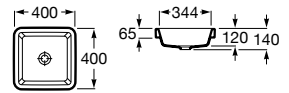

The Gap

A32747Z..0 In countertop vitreous china basin. Faucet not included.