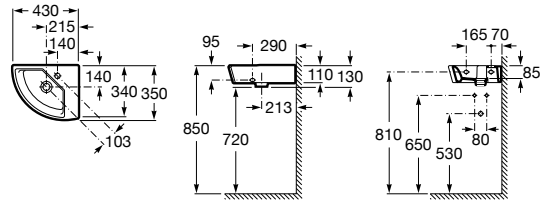

Hall

A327622..0 Wall-hung vitreous china basin right hand