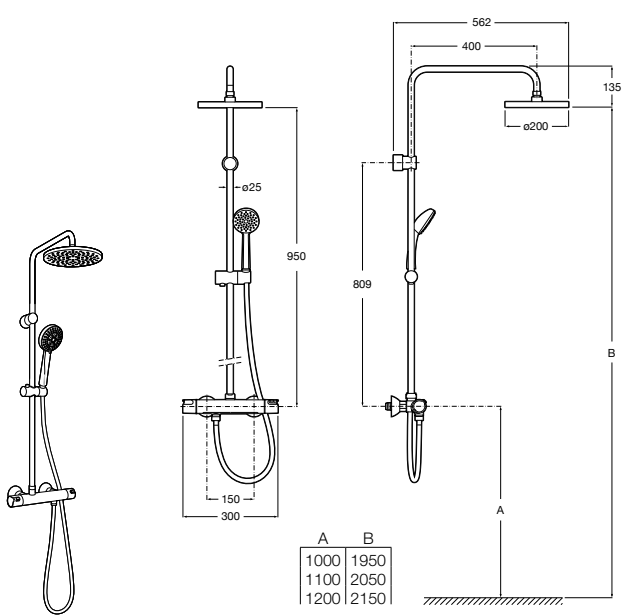

Victoria-T

A5A9718C00 Thermostatic shower column