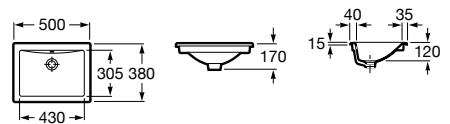

Neo Selene

A322307..0 In countertop or under countertop vitreous china basin

Diverta

A327114..0 In countertop or under countertop vitreous china basin