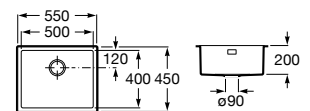

A880150..0 QUARZEX® single bowl kitchen sink