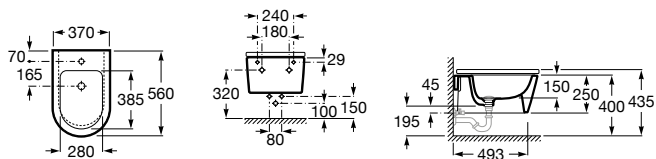

Inspira Square

- **A357535..0** SQUARE - Vitreous china wall-hung bidet. A compatible Roca installation system is required for the installation of wall-hung bidets.
- **A806532..B** SQUARE - Soft-closing SUPRALIT® bidet lid