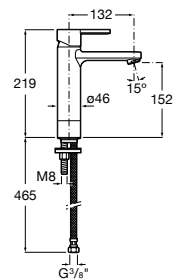

Naia

A5A3D96C00 Smooth body basin mixer mezzo plus with click clack waste, Cold Start