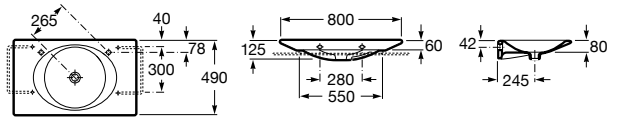

Inspira

- A32752B..0 FINECERAMIC® wall-hung or vanity vitreous china basin