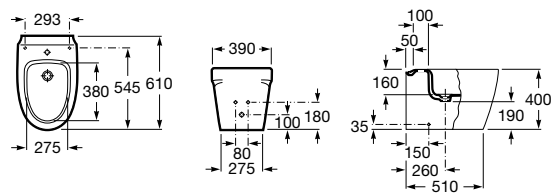

Element

- **A357574..0** Back to wall bidet without cover. Includes curved trap, connector and fixing system. Faucet not included.
- **A357577..0** Back to wall bidet without cover. Includes curved trap, connector and fixing system. Faucet not included.