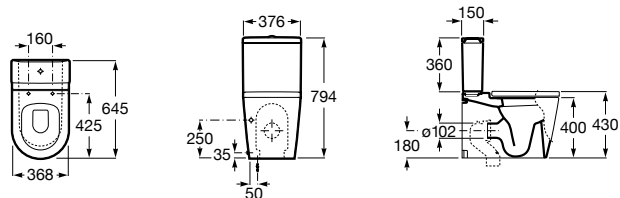

Inspira Square

- **A342537..0** SQUARE - Back to wall vitreous china close-coupled WC with dual outlet
- **A341520..0** Dual flush 4,5/3L WC cistern with bottom inlet
- **A801532..B** SQUARE - Soft-closing SUPRALIT® seat and cover for toilet