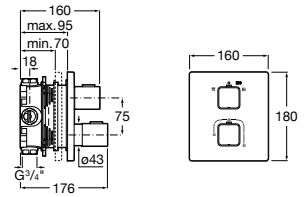

T-1000 Square

A5A0C1AC00 Built-in thermostatic 2 ways mixer. To complete with RocaBox A525869403