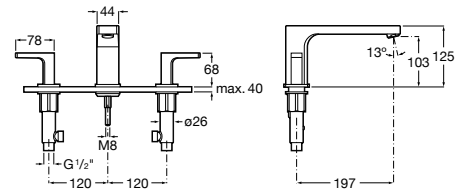

Bath faucets / deck-mounted

L90

A5A1001C00 Deck-mounted bath mixer with long spout