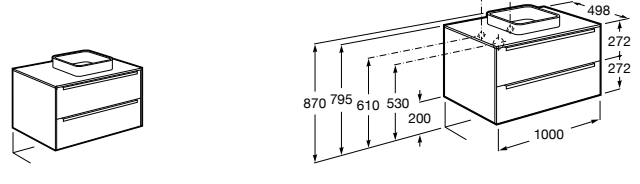

Inspira

A851089XXX Base unit for countertop basin
A851097XXX Base unit for countertop basin
A816815339 Optional leg set (x2)