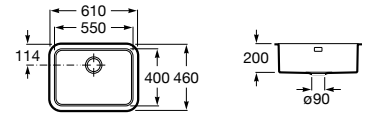

A870A10550 Stainless steel single bowl kitchen sink