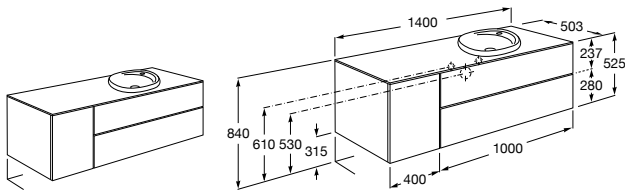

Beyond

A851414XXX Base unit for in countertop basin on the left