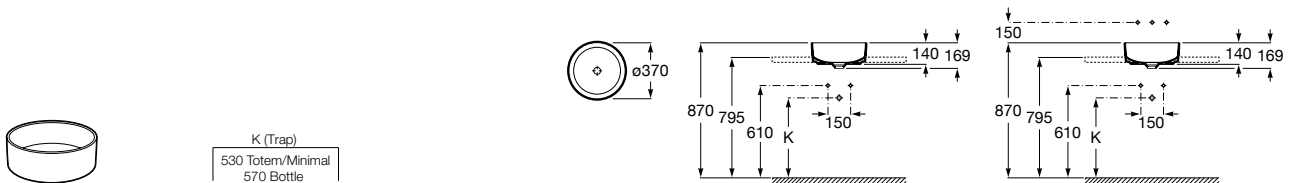

Inspira Round

A327523..0 ROUND - Over countertop FINECERAMIC® basin