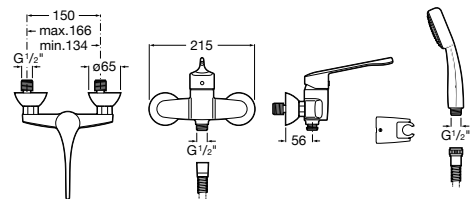

Victoria Pro

A5A2023C02 PRO - Wall-mounted shower mixer, 1,70m flexible shower hose and swivel wall bracket. Handle for People with Reduced Mobility.