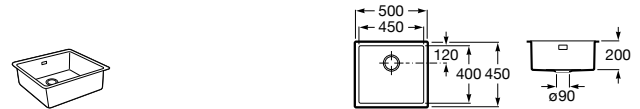

Praga 45

A870E10450 Stainless steel single bowl kitchen sink