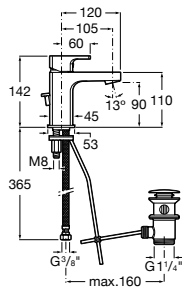

L90C

A5A3A01C00 Compact basin mixer with aerator and pop-up waste, Cold Start