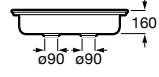

A366057000 Fireclay double bowl kitchen sink with a pre-punched and a drilled taphole, 3 1/2" valves and wastes

E-80