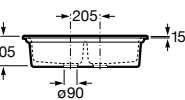

Double bowl kitchen sinks

A870920901 Stainless steel double bowl kitchen sink

A870K20860 Stainless steel double bowl kitchen sink

A365961001 Fireclay double bowl kitchen sink with two pre-punched tapholes and 3 1/2" valves

A870920845 Stainless steel double bowl kitchen sink

A870510901 Stainless steel double bowl kitchen sink

A870L20800 PLUS - Stainless steel single bowl kitchen sink

A870420903 Stainless steel double bowl kitchen sink

A870510801 Stainless steel double bowl kitchen sink

A880160..0 QUARZE® double bowl kitchen sink

A870220801 Stainless steel double bowl kitchen sink

Beverly 85

A366057000 Fireclay double bowl kitchen sink with a pre-punched and a drilled taphole, 3 1/2" valves and wastes

A870420803 Stainless steel double bowl kitchen sink