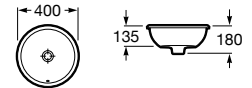

The Gap

A32747Y..0 In countertop vitreous china basin. Faucet not included.

	K (Trap)	J	M
530 Totem/Minimal	610	150	
610 Bottle	640	150	

Beyond

A3270B7..0 In countertop FINECERAMIC® basin

The Gap

A32747Z..0 In countertop vitreous china basin. Faucet not included.

Foro

A327872..0 In countertop vitreous china basin

	J (Trap)
530 Totem/Minimal	570
570 Bottle	

Inspira Square

A32753R..0 SQUARE - In countertop FINECERAMIC® basin

	J (Trap)
530 Totem/Minimal	570
570 Bottle	

Inspira Soft

A32750R..0 SOFT - In countertop FINECERAMIC® basin