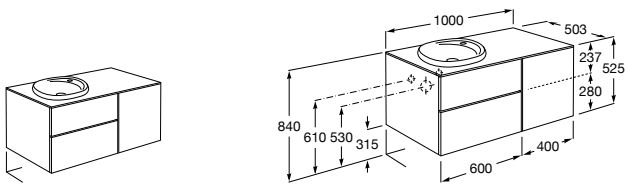

Beyond

A851409XXX Base unit for in countertop basin on the right