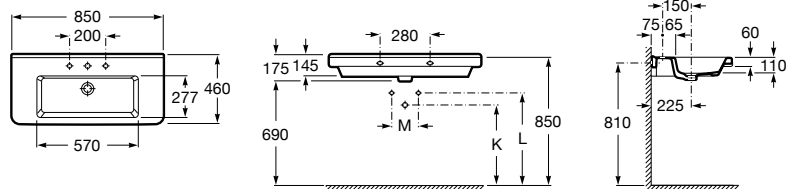

Dama

A327781..0 Wall-hung vitreous china basin

A337470..0 Vitreous china full pedestal for basin

A337471..0 Vitreous china semipedestal for basin

Installation	K (Trap)	L	M	
Wall-hung	Totem/Minimal	530	610	150
Semi-pedestal	Bottle	570	640	80
Pedestal	Bottle	570	640	150/80