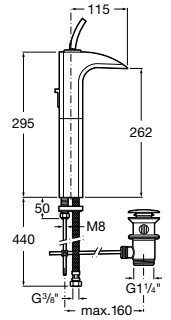

Insignia

A5A343AC00 High-neck basin mixer with pop-up waste

Thesis

A5A3450C00 High-neck basin mixer with pop-up waste

Insignia

A5A3A3AC00 Smooth body high-neck basin mixer

Evol

A5A3449C00 High-neck basin mixer with pop-up waste, joystick operated