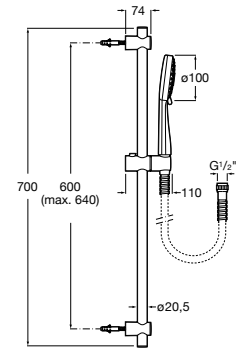

Stella 100

A5B1D03C00 Shower kit with Stella 100/3 handshower, 700 mm slide bar with adjustable handshower bracket and flexible hose

A5B9D03C00 Shower kit with Stella 100/1 handshower, 700 mm slide bar with adjustable handshower bracket and flexible hose