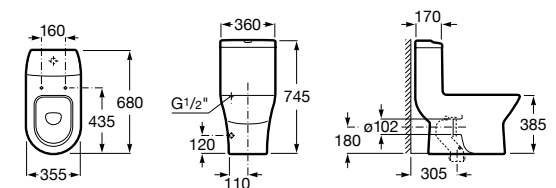

Nexo

A349617..0 One piece WC with dual outlet. P-Trap or S-Trap 305 mm.

A80N612..1 Soft-closing thermofix seat and cover for toilet

A80164A..4 Soft-closing seat and cover for toilet