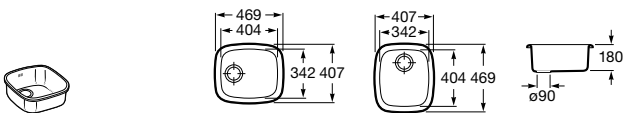

BP-0

A870110350 Stainless steel single bowl kitchen sink with 3/2" valve