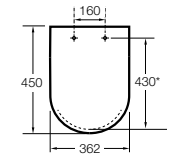

Khroma

- **A80165A...** Tank-front backrest
- **A801652...** Soft-closing seat and cover for toilet

Hall

- **A80162B..4** Lacquered seat and cover for toilet
- **A80162C..4** Soft-closing lacquered seat and cover for toilet

Meridian

- **A8012A0..4** Seat and cover for toilet
- **A8012A2..4** Soft-closing seat and cover for toilet