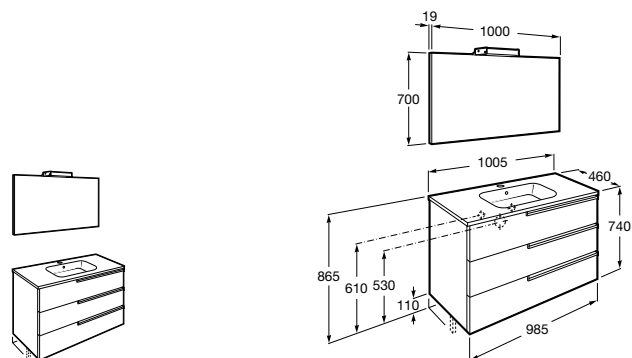

Victoria-N Family

A855836XXX	Unik Family (base unit and basin)
A855846XXX	Pack Family (base unit, basin, mirror and LED spotlight)
A816555001	Optional leg set (x2)