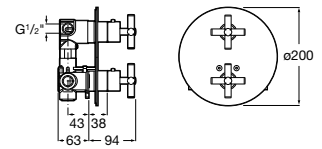

Insignia

A5A0C3AC00 Built-in thermostatic bath-shower mixer with diverter-flow regulator. To complete with RocaBox 525869403

Loft-T

A5A0643C00 Built-in thermostatic bath-shower mixer with diverter-flow regulator