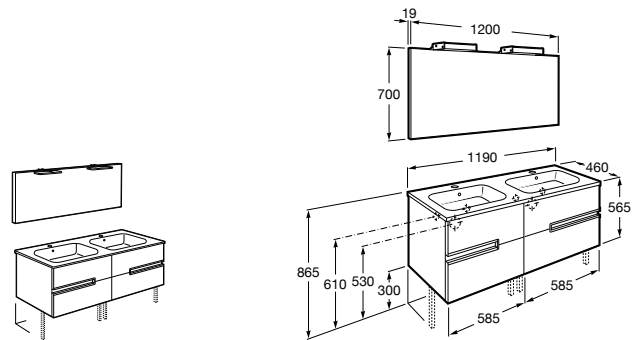

A855941XXX Pack (base unit with four drawers, double bowl basin and LED mirror)

A816764339 Optional leg set (x2)

Heima

- A851007XXX** Base unit for two over countertop basins
- A851045XXX** Pack (base unit for two over countertop basins with two drawers, mirror and two Smartlight spotlights)
- A856925331** Optional leg set (x2)