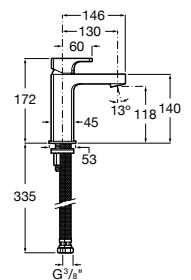

L90C

A5A3C01C00 Single-lever basin mixer with smooth body and flexible supply hoses. With smooth body. Click-clack pop-up waste included. Cold Start