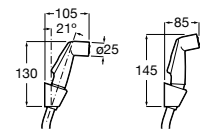

Square

A5B1250C00 SQUARE - Fixed chromed bracket for hand shower

Round

A5B1350C00 ROUND - Fixed chromed bracket for hand shower

Be Fresh

A5B9261C00 Shower kit (2 ways) with handshower, integrated bracket - water inlet and flexible hose