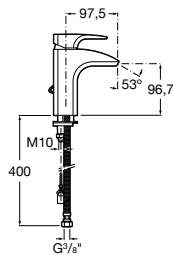

Thesis

A5A3150C00 Basin mixer with retractable chain