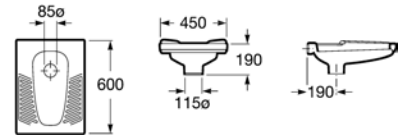

Oriental

A345090..1 Squatting pan

Bosfor

discontinued, admitted orders until stock 0

A345060..1 Squatting pan with back inlet