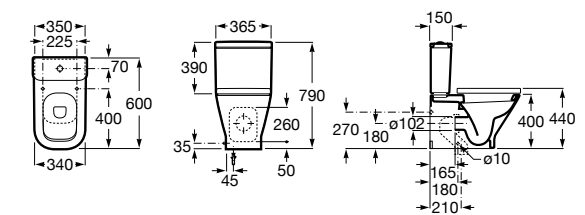

The Gap

- **A342472..0** Compact back to wall vitreous china close-coupled WC with dual outlet
- **A341471..0** Dual flush 4,5/3L WC cistern with side inlet
- **A341470..0** Dual flush 4,5/3L WC cistern with bottom inlet
- **A801732..4** Soft-closing compact seat and cover for toilet
- **A801730..4** Compact seat and cover for toilet