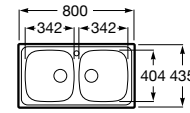

J-1080

A870220801 Stainless steel double bowl kitchen sink