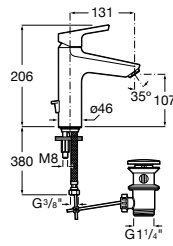

Malva

A5A333BC00 Single-lever basin mixer mezzo with pop-up waste, aerator and flexible supply hoses. Cold Start