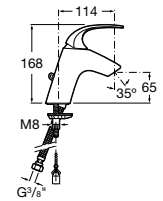

L90C

A5A3A01C00 Compact basin mixer with aerator and pop-up waste, Cold Start

Evol

A5A3049C00 Basin mixer with pop-up waste, joystick operated

L90C

A5A3B01C00 Compact smooth body basin mixer with click-clack pop-up waste, Cold Start

M2

A5A3068C00 Basin mixer with aerator and pop-up waste

Thesis

A5A3050C00 Basin mixer with pop-up waste

M2

A5A3168C00 Basin mixer with retractable chain

Thesis

A5A3150C00 Basin mixer with retractable chain

Naia

A5A3D96C00 Smooth body basin mixer mezzo plus with click clack waste, Cold Start