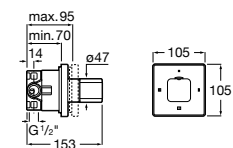

Square 3-way diverter

A5A194AC00 2 ways built-in diverter subset 1/2". To complete with Rocabox 525869403

A525166903 Built-in body for 3 ways diverter