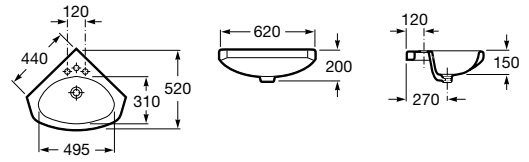

Estudio Corner

A325200..1 Wall-hung vitreous china basin