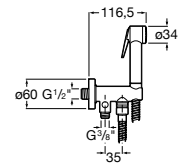

Square

A5B1250C00 SQUARE - Fixed chromed bracket for hand shower

Round

A5B1350C00 ROUND - Fixed chromed bracket for hand shower

Be Fresh

A5B9261C00 Shower kit (2 ways) with handshower, integrated bracket - water inlet and flexible hose