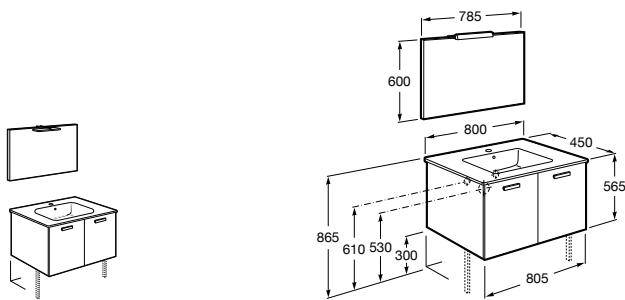

Victoria Basic

- **A855892XXX** Unik (base unit and basin)
- **A855897XXX** Pack (base unit, basin, mirror and LED spotlight)
- **A816413001** Optional leg set (x2)