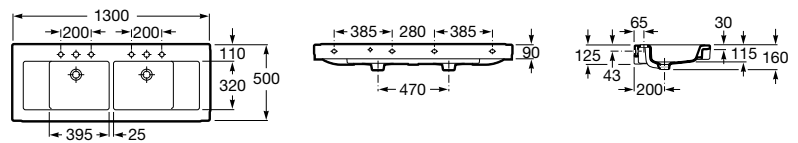

Wall-hung double basins