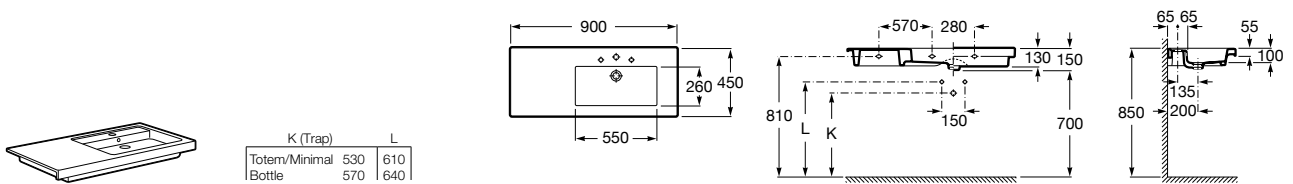

Prisma

A327543..0 Wall-hung or vanity vitreous china right hand basin