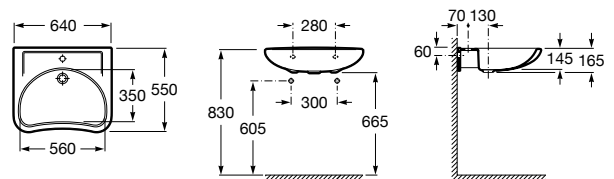

Accessibility / Basins and tilting wall bracket for basins

Access

- **A327230..0** Wall-hung vitreous china basin
- **A506403207** Drain unit with external overflow and built-in waste pipe
- **A892814000** Concealed waste fitting with flexible trap