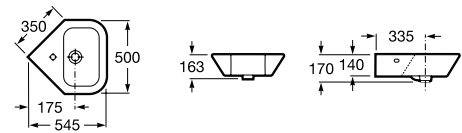

The Gap

A327479..0 Compact wall-hung vitreous china basin

A337472..0 Vitreous china semipedestal for compact basin

Corner wall-hung basins

Nexo

A327646..0 Wall-hung vitreous china basin

K (Trap)
530 Totem/Minimal
570 Bottle