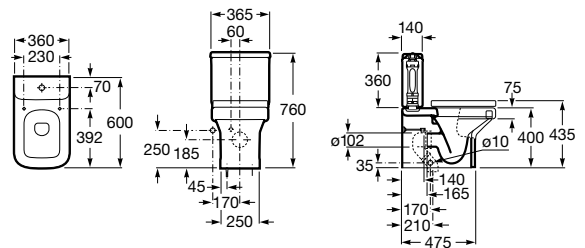

Meridian

- A342248..0** Compact back to wall vitreous china close-coupled WC with dual outlet
- A341242..0** Dual flush 4,5/3L WC cistern for compact toilet
- A8012AC..4** Soft-closing compact lacquered seat and cover for toilet
- A8012AB..4** Compact seat and cover for toilet