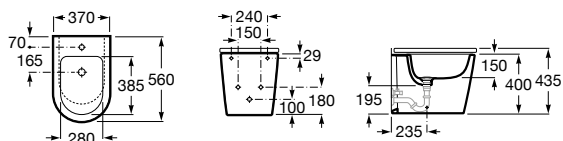

Inspira Square

- A357537..0 SQUARE - Back to wall vitreous china bidet. Cover not included.
- A806532..B SQUARE - Soft-closing SUPRALIT® bidet lid

Inspira Round

- A357527..0 ROUND - Back to wall vitreous china bidet. Cover not included.
- A806522..B ROUND - Soft-closing SUPRALIT® bidet lid