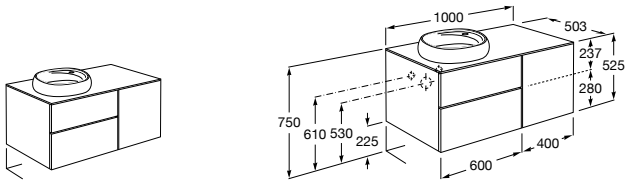

Beyond

A851397XXX Base unit for over countertop basin on the right