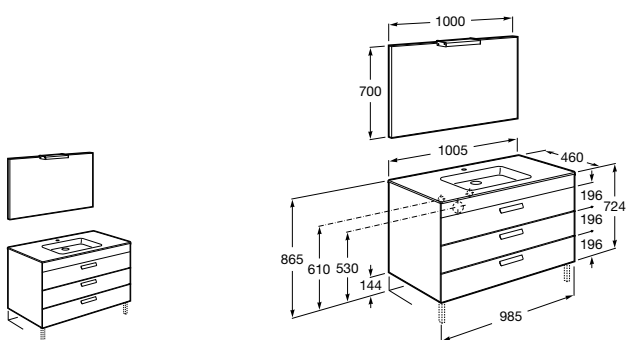

Debba

A855970XXX	Unik (base unit with two drawers and basin)
A855988XXX	Pack (base unit with two drawers, basin, mirror and LED spotlight)
A816757339	Optional leg set (x2)

Victoria-N Oval

A851216XXX	OVAL - Unik (base unit and basin)
A851224XXX	OVAL - Pack (base unit, basin, mirror and LED spotlight)
A816413001	Optional leg set (x2)