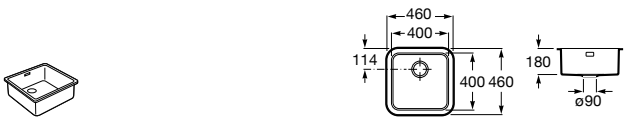

Berlin 40

A870A10400 Stainless steel single bowl kitchen sink