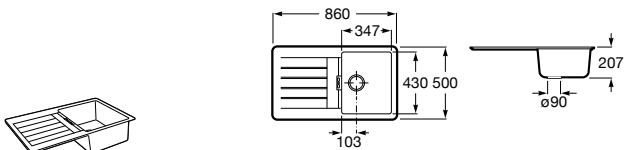

Oslo 85

A880120..0 QUARZEX® single bowl kitchen sink