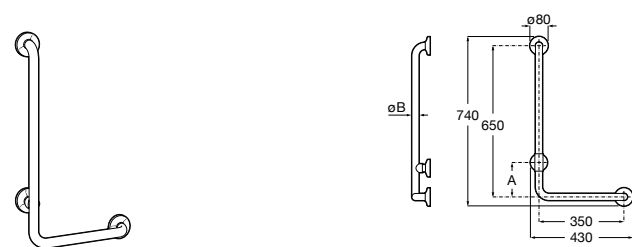

Access

A816906009	COMFORT - L shaped grab bar (Left side)
A816907009	COMFORT - L shaped grab bar (Right side)
A816958009	PRO - L shaped grab bar (Left side)
A816959009	PRO - L shaped grab bar (Right side)