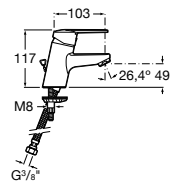

Victoria

A5A3125C00 Basin mixer with chain connector