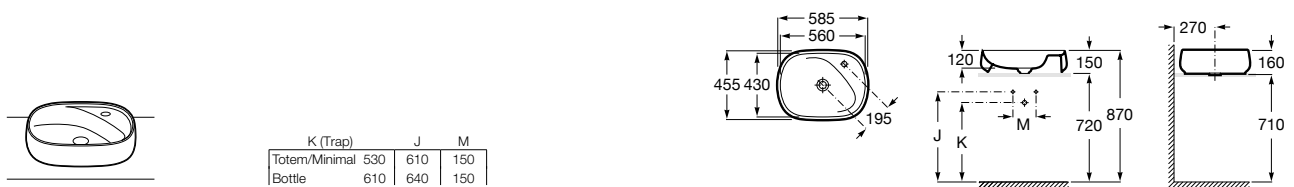

K (Trap)	J	M
Totem/Minimal	530	610	150
Bottle	610	640	150

Beyond

A3270B8..0 Over countertop FINECERAMIC® basin