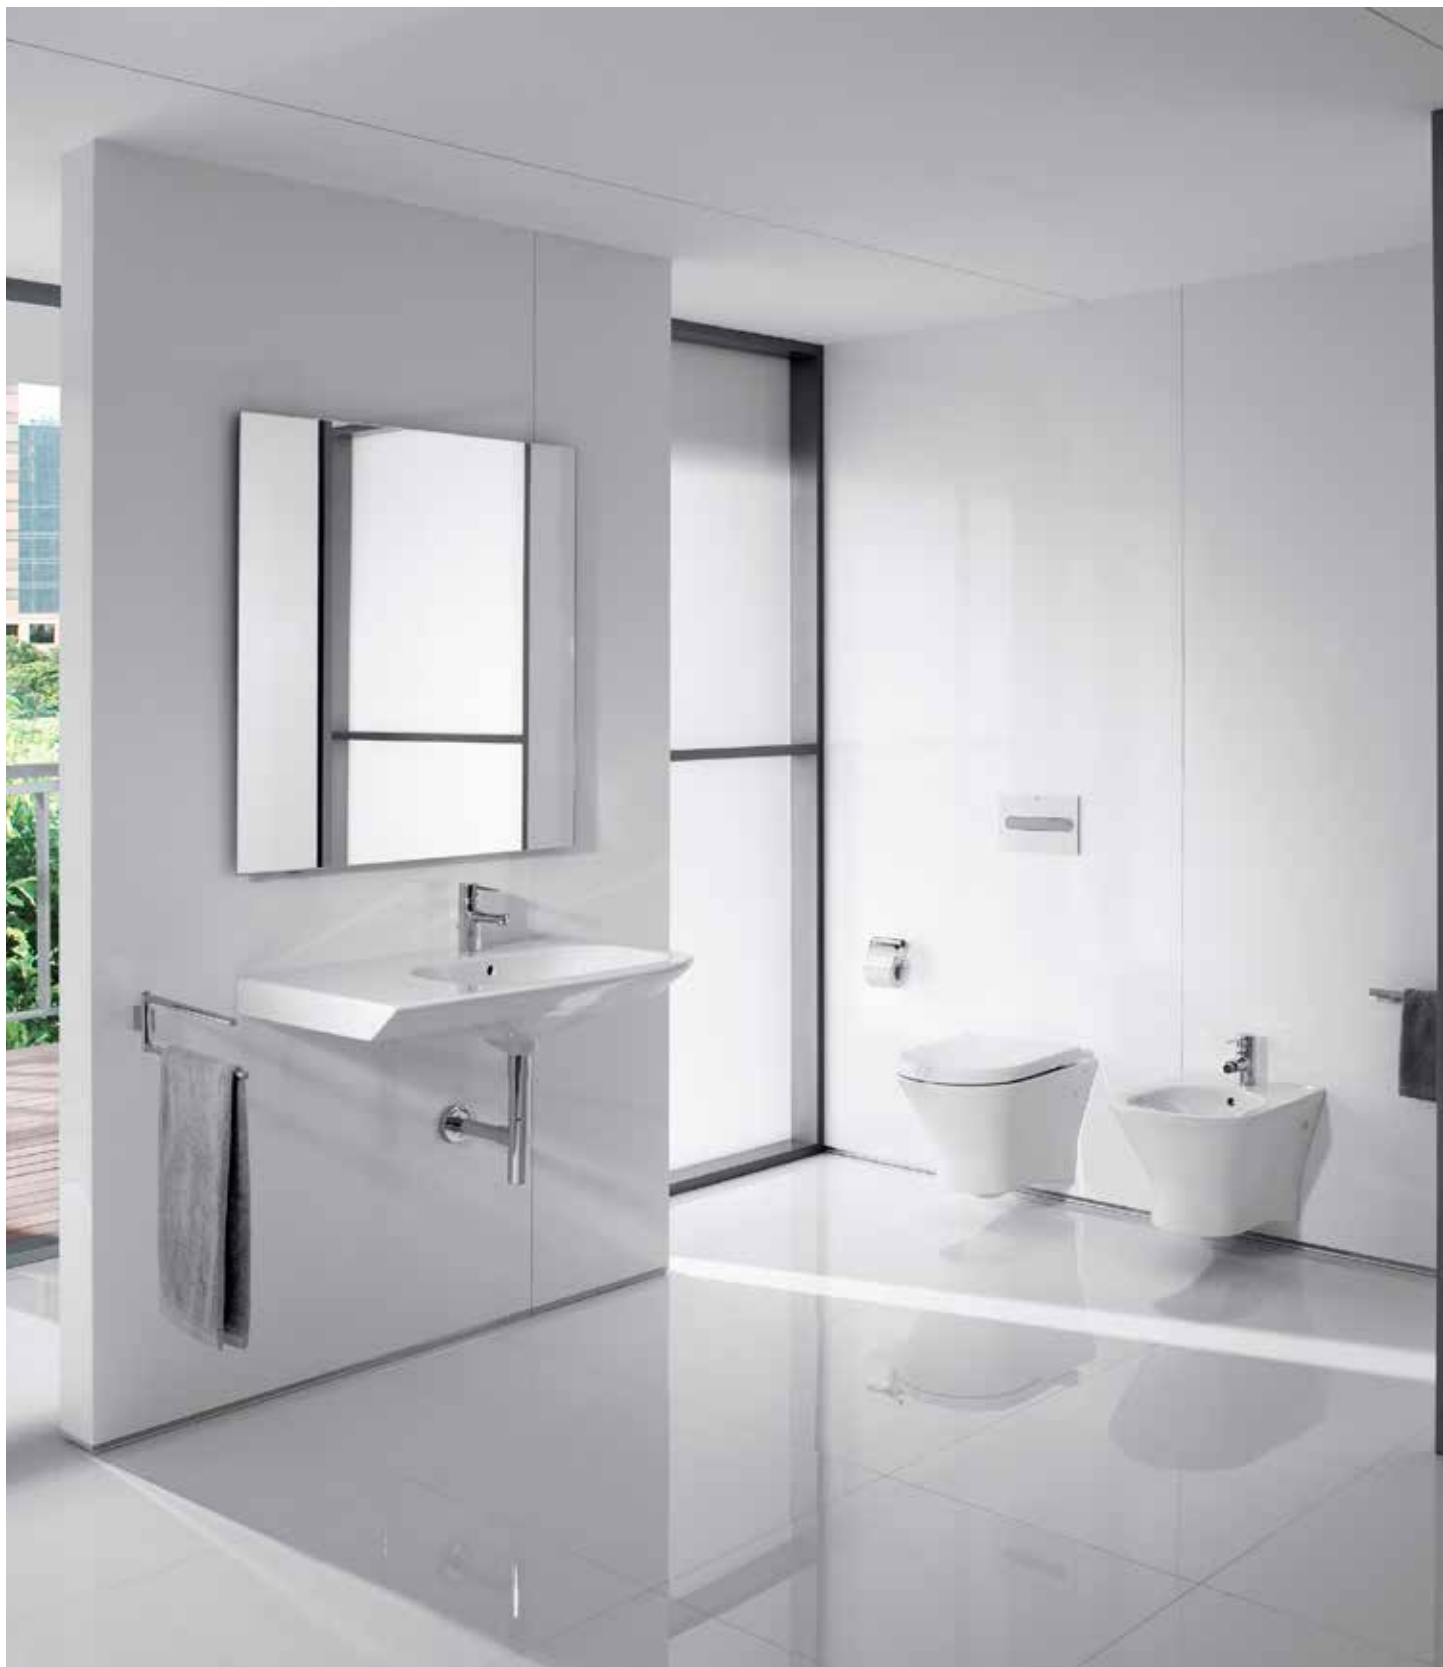

Nexo

Versatility is the key element of a functional bathroom collection that adapts to any space thanks to its simple design and a wide range of basins and WCs.

Product range

Asymmetrical basin
Page 65

Right Left