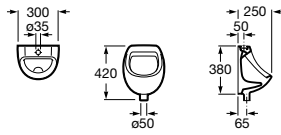

Pack Mini + Instant

A35T145..0 Pack (Mini urinal, Instant valve)

Public spaces / Urinals / Spare parts

Mural

A353330..1 Vitreous china urinal with top inlet
A526505114 Wall connecting elbow
A526505214 Wall drain elbow

Public spaces / Urinals / Dividers

Wing

A387090..0 Vitreous china wall divider for urinal

Spun

A387091..0 Vitreous china wall divider for urinal

Basin faucets / Deck-mounted / Electronic

L90-E

A5A5301C00 Electronic basin mixer with water flow limiter. Powered by four 1.5V LRG (AA) alkaline batteries.
A5A5501C00 Electronic basin mixer with water flow limiter. Mains operated at 230V. It includes power source.

M3-E

A5A5302C00 Electronic basin mixer. Powered by four 1.5V LRG (AA) alkaline batteries.
A5A5502C00 Electronic basin mixer. Mains operated at 230V. It includes power source.

M2-E

A5A5355C00 Electronic basin mixer powered by batteries
A5A5555C00 Electronic basin mixer. Mains operated at 230V. It includes power source.