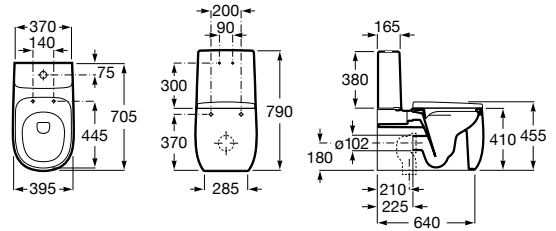

Close-coupled WCs