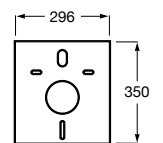

Installation systems / Accessories

Silent in wall

A890063000 SILENT IN WALL - Noise absorption joint