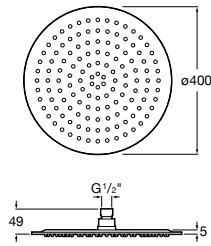

Raindream

A5B2650C00 Extraslim metallic shower head for ceiling or wall installation. Support kit / arm not included.