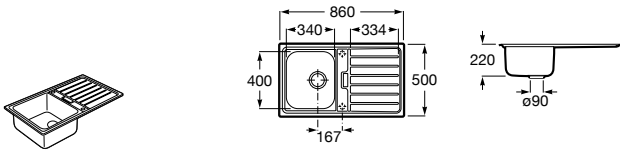

Siena 85

A870KC0860 Stainless steel single bowl kitchen sink