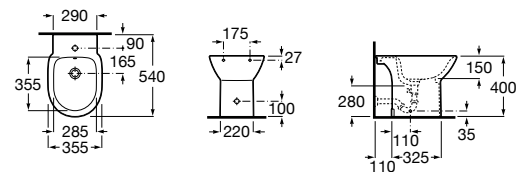

The Gap

- A357477..0 Compact vitreous china bidet. Cover not included.
- A806472..4 Soft-closing bidet lid
- A806470..4 Bidet lid

Debba Square

- A355994..0 Vitreous china bidet. Cover not included.
- A8069D2..4 Soft-closing bidet lid
- A8069D0..4 Bidet lid