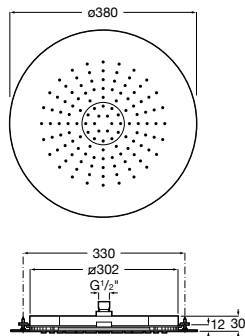

Rainream

A5B3550C00 Extraslim metallic shower head for ceiling or wall installation. Support kit / arm not included.

Rainream

A5B3150C00 Extraslim metallic shower head for ceiling installation.