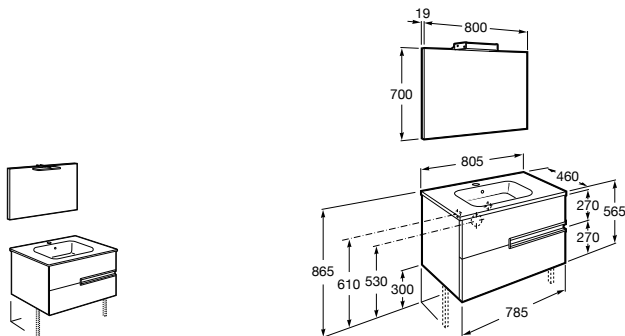

Victoria-N

A855832XXX	Unik (base unit and basin)
A855842XXX	Pack (base unit, basin, mirror and LED spotlight)
A816413001	Optional leg set (x2)