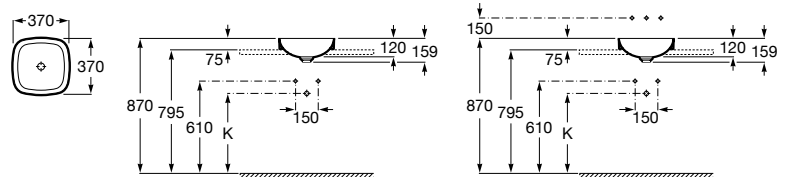

Inspira Square

A32753R..0 SQUARE - In countertop FINECERAMIC® basin

	J (Trap)
530 Totem/Minimal	570
570 Bottle