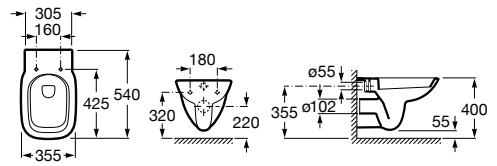

Debba Square

- **A346997..0** Vitreous china wall-hung WC P-trap. Includes fixing kit. A compatible Roca installation system is required for the installation of wall-hung WCs.
- **A8019D2..4** Soft-closing seat and cover for toilet
- **A8019D0..4** Seat and cover for WC with stainless steel hinges.