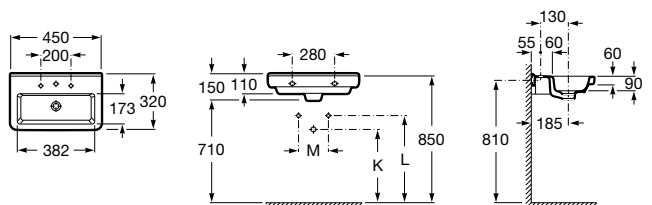

A335990..0 Vitreous china full pedestal for basin

A337991..0 Vitreous china semipedestal for basin

Diverta

A327111..0 Wall-hung or over countertop vitreous china basin

Installation	K (Trap)	L	M	
Wall-hung	Totem/Minimal	530	610	150
Semi-pedestal	Bottle	570	640	80
Semi-pedestal S	Bottle	570	640	150/80