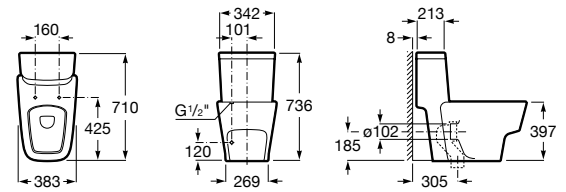

Oslo

A34945L..0 One piece WC with vertical outlet. S-Trap 305 mm (cUPC)

A80N062..1 Soft-closing seat and cover for toilet

Verona

A34945J..0 One piece WC with dual outlet. P-Trap or S-Trap 305 mm.

A80N052..1 Soft-closing seat and cover for toilet