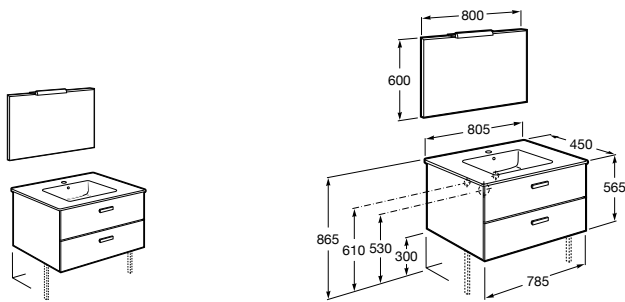

Victoria Basic

- **A855852XXX** Unik (base unit and basin)
- **A855857XXX** Pack (base unit, basin, mirror and LED spotlight)
- **A816413001** Optional leg set (x2)

Furniture for individual basins - 700