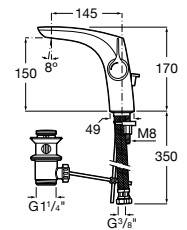

Insignia

A5A333AC00 Basin mixer with pop-up waste