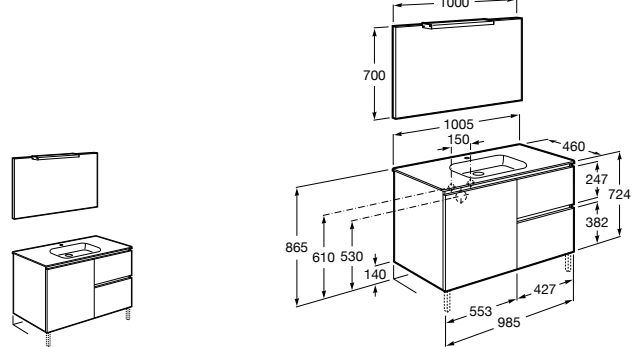

Anima

A851031XXX Unik (base unit and basin)
A851035XXX Pack (base unit, basin, mirror and LED spotlight)
A816757339 Optional leg set (x2)