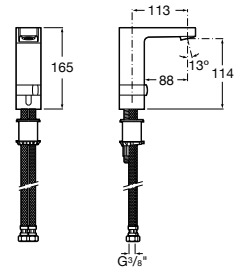

Basin faucets / Deck-mounted / Electronic

L90-E

A5A5301C00 Electronic basin mixer with water flow limiter. Powered by four 1.5V LRG (AA) alkaline batteries.
A5A5501C00 Electronic basin mixer with water flow limiter. Mains operated at 230V. It includes power source.