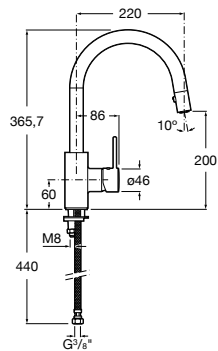

Targa

A5A8160C00 Kitchen sink mixer with retractable swivel spout and rinse spray function