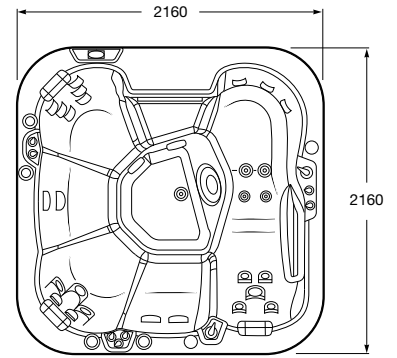

Spas

Broadway Family

A8S3080..0 Spa Broadway Family with panels

A8S308S..0 Spa Broadway Family without panels

Broadway

A8S3060..0 Spa Broadway with panels

A8S306S..0 Spa Broadway without panels

Broadway Compact

A8S3070..0 Spa Broadway Compact with panels

A8S307S..0 Spa Broadway Compact without panels