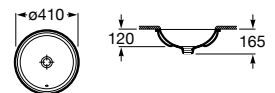

Foro

A327884..0 Under countertop vitreous china basin