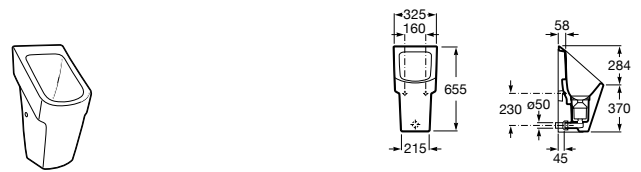

Hall Waterless

A353621..0	Vitreous china Flushfree urinal
AV0017200R	Spare cartridge for Flushfree urinal