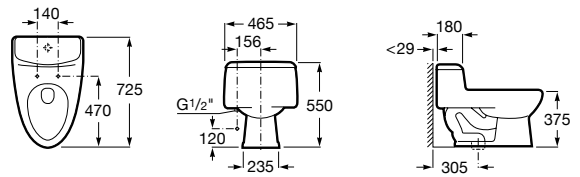

One-piece WCs