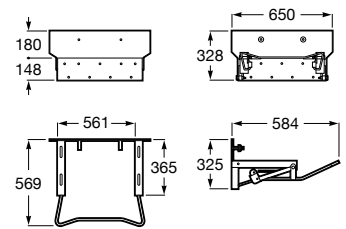

Access

- **A816323..0** Tilting wall bracket for basin