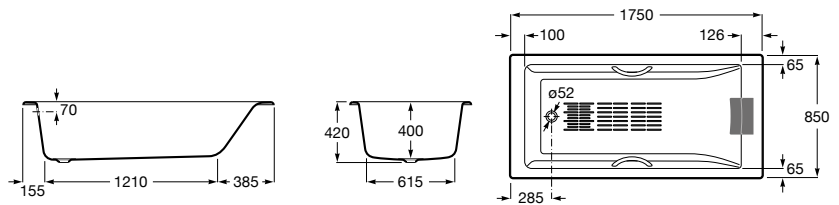

Tampa

Rectangular cast Iron bath with anti-slip

	A	B
A234150..0	1700	1225
A234050..0	1500	1025