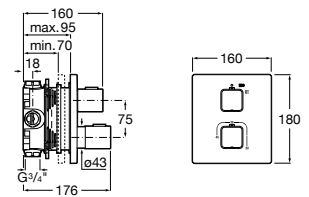

T-2000

A5A2C88C00 Built-in thermostatic bath-shower mixer. To completed with RocaBox 525869403

T-1000 Square

A5A2C1AC00 Built-in thermostatic 1 way mixer. To complete with RocaBox A525869403