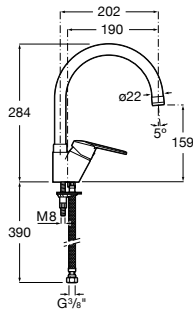

L20

A5A8409C00 Kitchen sink mixer with swivel spout, Cold Start