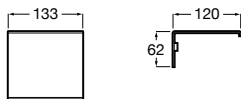

Tempo

A817033001 Toilet roll holder with cover