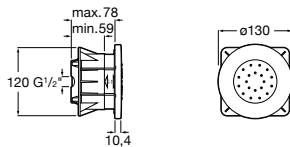

A525308900 SQUARE - Wall bath spout 1/2"

Round swivel jet

A5B3878C00 ROUND - Concealed swivel jet for shower spaces

Lanta spout

A5A0803C00 Wall bath spout

Insignia spout

A5A0703C00 Wall-mounted bath spout

Bath spouts / deck-mounted