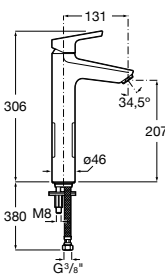

Malva

A5A373BC00 Smooth body high-neck basin mixer with pop-up waste, Cold Start

Targa

A5A4060C00 Basin mixer, integrated lateral handle, with pop-up waste, Cold Start