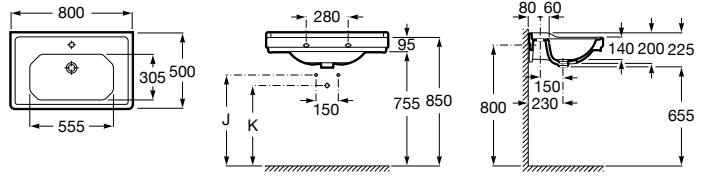

Meridian

A32724D..0 Wall-hung vitreous china basin

A335240..0 Vitreous china full pedestal for basin

A337241..0 Vitreous china semipedestal for basin

	K (Trap)		J
Totem/Minimal	530	610	
Bottle	570	640	

Carmen