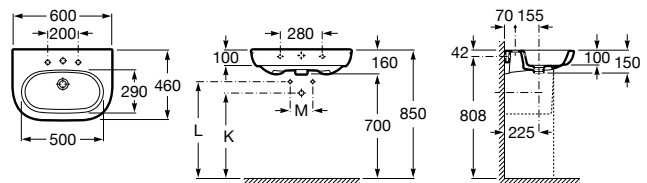

Prisma

A327546.0 Wall-hung or vanity vitreous china basin

Installation	K (Trap)	L	M
Wall-hung	Totem/Minimal 530	610	150
Semi-pedestal	Bottle	570	640
Pedestal	Bottle	570	640/150/80