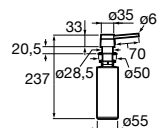

A868190000 Oslo black glass chopping board

Rollmat stainless

A862190000 Stainless rollmat

Complementary items / Steel

Soap dispenser

A861104000 Soap dispenser

Chopping board

A868210000 Praga/Paris black glass chopping board