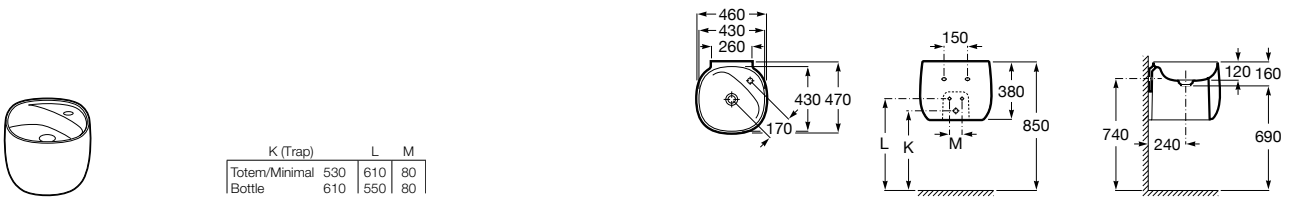

Veranda

A327444..0 Wall-hung or vanity vitreous china basin

Wall-hung basins with integrated semi-pedestal

Beyond

A3270B1..0 Wall-hung totem FINECERAMIC® basin

Single wall-hung basins

Mohave

A327879..H Wall-hung vitreous china basin