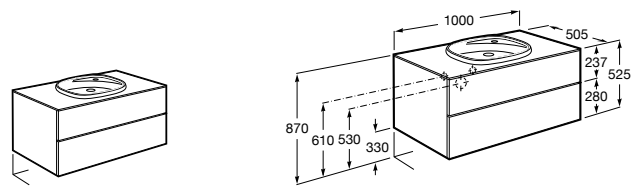

Beyond

- **A851358XXX** Unik (base unit with two drawers and basin)