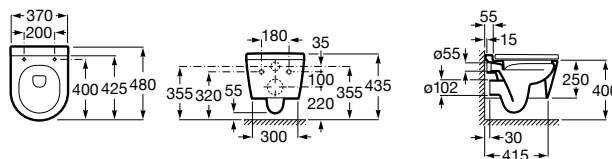

Inspira Round

A346528..0 ROUND- Compact wall-hung Rimless WC P-trap. Includes fixing kit. A compatible Roca installation system is required for the installation of wall-hung WCs.

A80152C..B ROUND - Soft-closing compact SUPRALIT® seat and cover for toilet