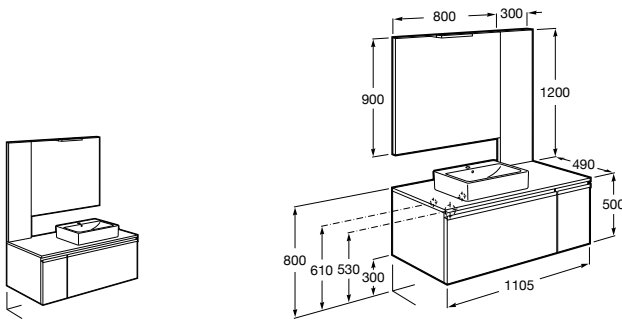

Heima

- **A851005XXX** Base unit for over countertop right hand basin
- **A851043XXX** Pack (base unit for over countertop right hand basin with two drawers, mirror and Smartlight spotlight)
- **A856925331** Optional leg set (x2)