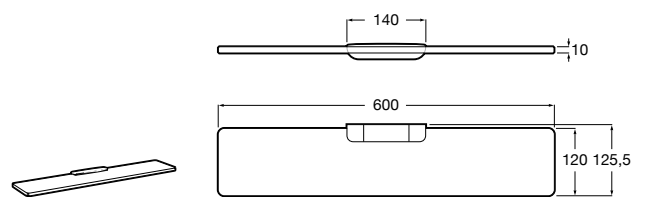

Accessories / Shelves

Select

A816306001 Shelf

Tempo
Shelf

	A
A817027001	600
A817040001	300

Onda Plus

A380247001 Shelf

Nuova