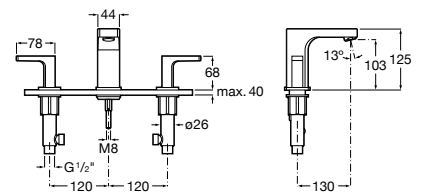

L90

A5A1901C00 Deck-mounted bath mixer with short spout