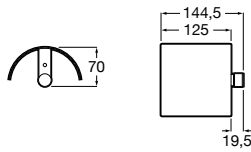

Hotel's

A816720001 Toilet roll holder with cover

Superinox

A817304002 Toilet roll holder with cover