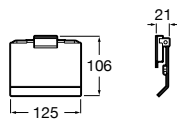

Accessories / Toilet roll holders with cover

Tempo

A817033001 Toilet roll holder with cover

Nuova

A816529001 Toilet roll holder with cover

Hotel's

A816720001 Toilet roll holder with cover

Superinox

A817304002 Toilet roll holder with cover

Rubik

A816849001 Toilet roll holder with cover (Can be installed with screws or adhesive)

Twin

A816713001 Toilet roll holder with cover (Can be installed with screws or adhesive)

Hotel's Classic

A815437001 Toilet roll holder with cover

Victoria

A816662001 Toilet roll holder with cover (Can be installed with screws or adhesive)

Cubica

A816822001 Toilet roll holder with cover

Classica

A816811001 Toilet roll holder with cover

Onda Plus

A380227001 Toilet roll holder with cover

Accessories / Toilet roll holder without cover

Select

A816307001 Toilet roll holder without cover

Tempo

A817034001 Toilet roll holder without cover