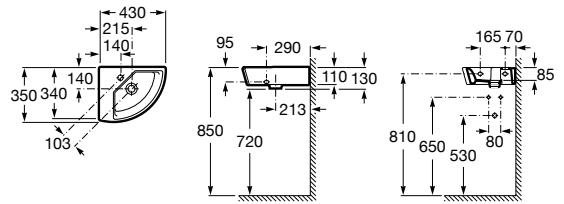

Estudio Corner

A325200..1 Wall-hung vitreous china basin

Hall

A327622..0 Wall-hung vitreous china basin right hand

Hall

A327623..0 Wall-hung vitreous china basin left hand

Installation	K (Trap)	L
Wall-hung	530	610
Semi-pedestal	570	640

Meridian

A32724C..0 Wall-hung vitreous china basin

Over countertop basins

Diverta

A327110..0 Wall-hung or over countertop vitreous china basin