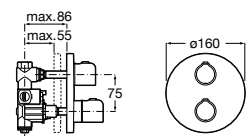

T-1000 Round

A5A2C09C00 Built-in thermostatic bath or shower mixer. To completed with RocaBox 525869403

T-500

A5A2B18C00 Built-In Thermostatic Shower Mixer