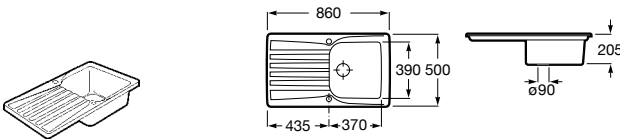

Beverly 85-E

A366067000 Fireclay reversible single bowl kitchen sink with drainer, two pre-punched tapholes, 3 1/2" valves and waste