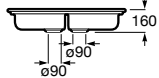

J-1080

A870220801 Stainless steel double bowl kitchen sink