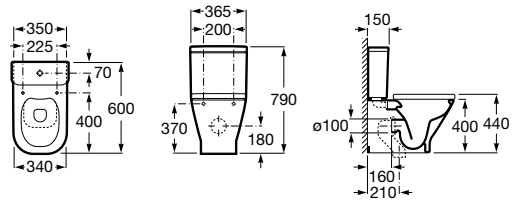

The Gap

- **A342737..H** Compact back to wall vitreous china Rimless close-coupled WC with dual outlet
- **A341731..0** Dual flush 4/2L WC cistern with side inlet for compact back to wall Rimless toilet
- **A341730..0** Dual flush 4/2L WC cistern with bottom inlet for compact back to wall Rimless toilet
- **A801732..4** Soft-closing compact seat and cover for toilet
- **A801730..4** Compact seat and cover for toilet

Nexo

- **A342642..0** Compact back to wall vitreous china WC with dual outlet (NF)
- **A341646..0** Dual flush 6/3L WC cistern with side inlet (NF)
- **A341648..0** Dual flush 6/3L WC cistern with bottom (NF)
- **A341645..0** Dual flush 6/3L WC cistern
- **A80164A..4** Soft-closing seat and cover for toilet
- **A801640..4** Seat and cover for toilet
- **A801C42..U** Slim Soft-closing seat and cover for toilet

One-piece WCs

Chicago

- **A348459..0** One piece WC with vertical outlet. S-Trap 305 mm
- **A80N042..1** Soft-closing seat and cover for toilet
- **A80N040..1** Seat and cover for toilet

Boston

- **A34845A..0** One piece WC with vertical outlet. S-Trap 305 mm
- **A80N032..1** Soft-closing seat and cover for toilet
- **A801458..4** Seat and cover for toilet