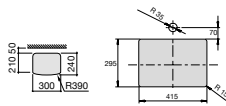

Neo Selene

A322307..0 In countertop or under countertop vitreous china basin

Diverta

A327114..0 In countertop or under countertop vitreous china basin