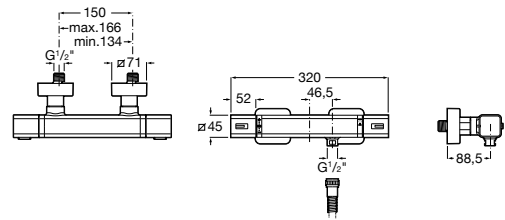

T-1000 Square

A5A141AC00 Wall-mounted thermostatic shower mixer