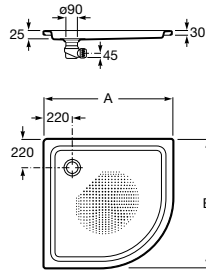

Easy

Acrylic shower tray with anti-slip base

	A	B
A276081..0	900	900
A276080..0	800	800
A276079..0	750	750

Italia

Vitreous china shower tray

	A	B	C	D
A3740HL..0	900	900	80	625
A3740HM..0	800	800	80	525

Corner shower trays