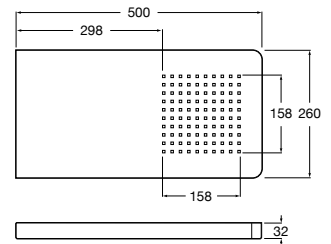

Puzzle

A5A9878C00 Stainless steel shower head for wall installation