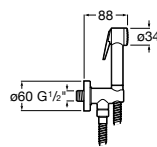

Be Fresh

A5B9361C00 Shower kit progressive mixer (1 way) with handshower, integrated bracket - water inlet and flexible hose

Be Fresh

A5B9161C00 Shower kit (1 way) with handshower, integrated bracket - water inlet and flexible hose