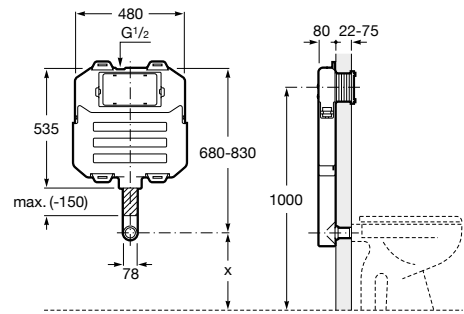

Basic Tank Compact

A890080200 BASIC TANK COMPACT - Compact concealed cistern (8 cm) with dual flush (4/2 - 4.5/3 - 6/3 L)