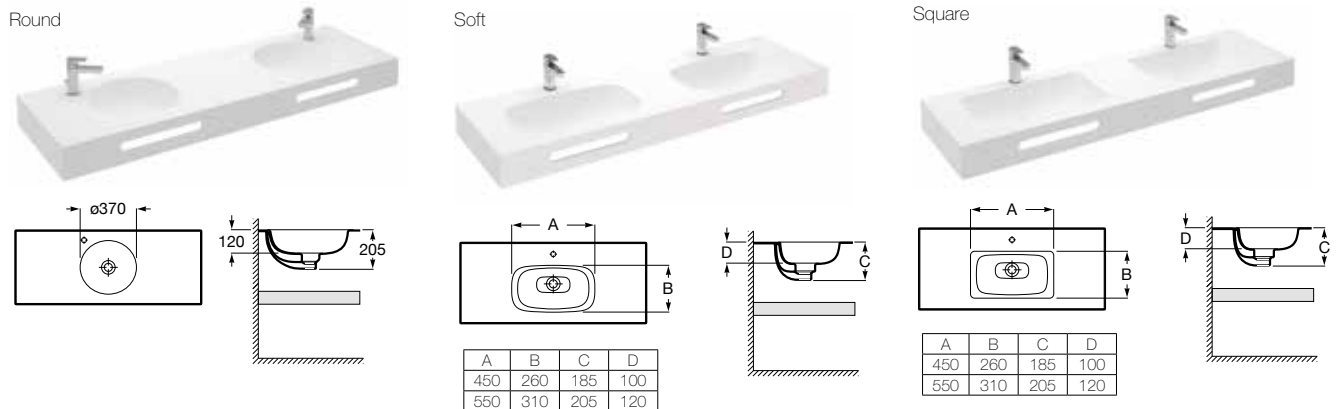

Configurable elements

Bowl options

1. 5 versions available
   In three shapes:
2. Round Ø 370 mm
   - Soft 450 and 550 mm
   - Square 450 and 550 mm