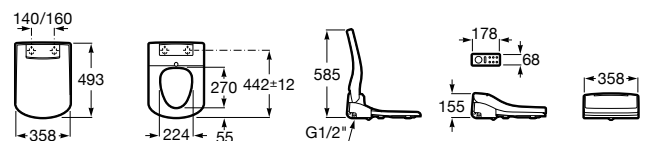

In-Wash® Inspira

A803060..1 In-Wash® - Vitreous china Rimless wall-hung smart toilet with horizontal outlet. Needs power supply.

Multiclean®

Premium Round

A804006..1 Seat with cleaning and drying functions, which adapts to a wide range of round-shaped Roca WCs. Simple installation, only requires a conventional water and power outlet