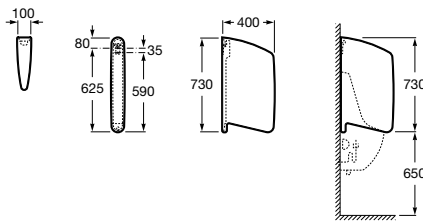

Public spaces / Urinals / Dividers