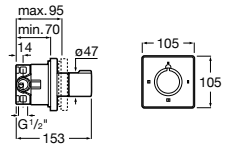

Soft 3-way diverter

- **A5A1B4AC00** 2 ways built-in diverter subset 1/2". To complete with Rocabox 525869403
- **A525166903** Built-in body for 3 ways diverter