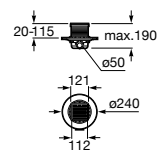

Plate X2

PLATE X2 - Grid drainage plate adaptable to In-Drain Channel

	A	B
A276098000	950 x 50	990
A276154000	850 x 50	890
A276097000	750 x 50	790
A276096000	650 x 50	690