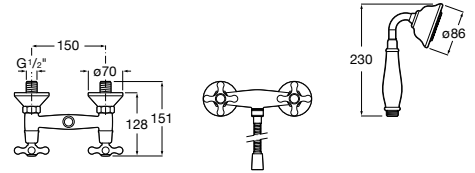

Loft

A5A2043C00 Wall-mounted shower mixer with 1.50 m flexible shower hose, handshower and swivel wall bracket

Carmen

A5A204BC00 Wall-mounted shower mixer with accessories

Brava

A5A2030C00 Wall-mounted shower mixer with automatic diverter with retention, 1.50 m flexible shower hose, handshower and swivel wall bracket