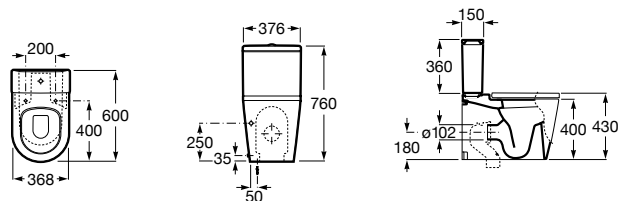

Hall

- **A34262S..0** Vitreous china close-coupled WC with dual outlet
- **A34162S..0** Dual flush 4,5/3L WC cistern
- **A801622..4** Soft-closing compact lacquered seat and cover for toilet
- **A801620..4** Compact lacquered seat and cover for toilet