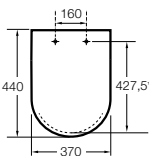

Beyond

- **A801B82..B** Soft-closing SUPRALIT® seat and cover for toilet

Debba Round

- **A801B20..B** Seat and cover for WC with stainless steel hinges
- **A801B22..B** Soft-closing seat and cover for WC