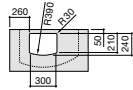

Hall

A327621..0 Wall-hung or over countertop vitreous china basin

A337621..0 Vitreous china semipedestal for basin