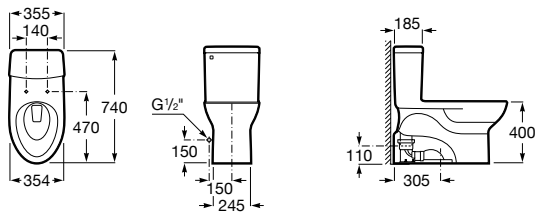

The Gap

- A349477..0 One piece WC with dual outlet. P-Trap or S-Trap 305 mm.
- A801472..4 Soft-closing seat and cover for toilet
- A801470..4 Seat and cover for toilet

Debba EL

- A34948D..0 Vitreous china WC with vertical outlet
- A892016610 Drainage bend
- A8019C2..4 Slow-down seat and cover for toilet
- A8019C0..4 Seat and cover for toilet