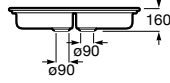

J-90

A870510901 Stainless steel double bowl kitchen sink