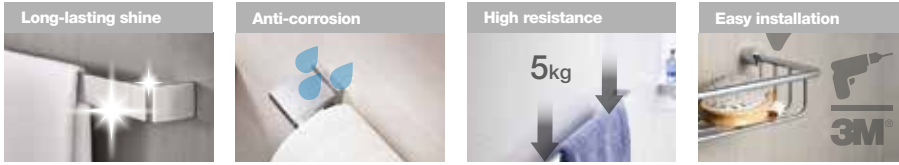

Waste bin 6 litres
Page 362

Waste bin 3 litres
Page 362

Wall-mounted paper dispenser
Page 362

Extensible clothes line
Page 362

Victoria

Simple lines in a functional design where the combination of chrome plating and glass creates sober and elegant environments.