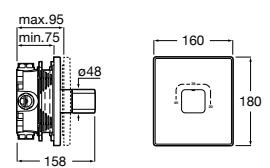

Thermostats / High Flow

Square High-Flow central thermostat

A5A9B4AC00 SQUARE - High flow thermostatic mixer. To complete with Rocabox 525869403