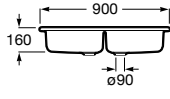

Double bowl kitchen sinks

Duo 90

A870920901 Stainless steel double bowl kitchen sink