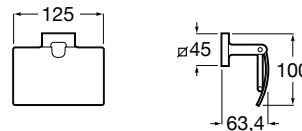

Victoria

A816662001 Toilet roll holder with cover (Can be installed with screws or adhesive)

Cubica

A816822001 Toilet roll holder with cover