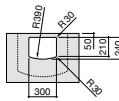

Diverta

A327110..0 Wall-hung or over countertop vitreous china basin