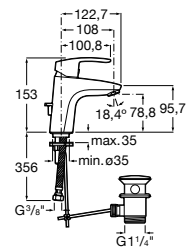

Malva

A5A333BC00 Single-lever basin mixer mezzo with pop-up waste, aerator and flexible supply hoses. Cold Start

Targa

A5A3160C00 Basin mixer with retractable chain

Malva

A5A303BC00 Basin mixer with pop-up waste, Cold Start

Targa

A5A3260C00 Smooth body basin mixer

Malva

A5A313BC00 Basin mixer with chain, Cold Start

Monodin-N

A5A3098C00 Basin mixer with pop-up waste, Cold Start

Malva

A5A323BC00 Smooth body basin mixer, Cold Start

Targa

A5A3060C00 Basin mixer with pop-up waste

Monodin-N

A5A3198C00 Basin mixer with retractable chain, Cold Start