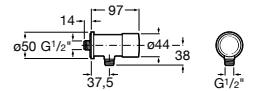

Sprint

A5A9224C00 Exposed, angle shut-off cock for urinal