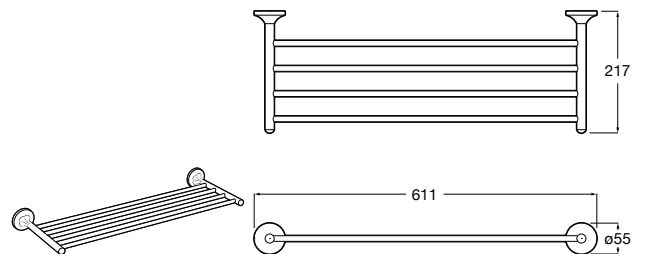

Classica

A816814001 Towel rack