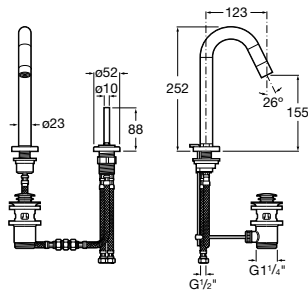

Singles discontinued

A5A3819C00 Basin mixer with aerator, pop-up waste and flexible supply hoses, joystick operated