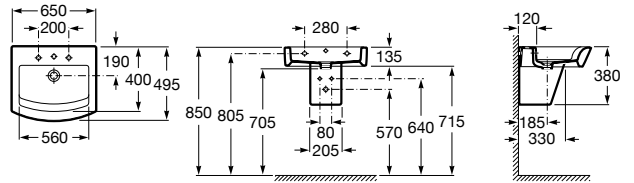

Kalahari

A327874..H Wall-hung or vanity vitreous china basin

A327874..0 Wall-hung or vanity vitreous china basin without taphole