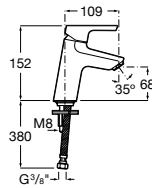

Monodin-N

A5A3098C00 Basin mixer with pop-up waste, Cold Start