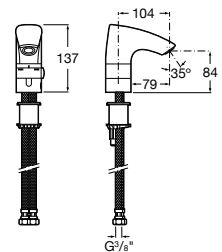

M3-E

A5A5302C00 Electronic basin mixer. Powered by four 1.5V LRG (AA) alkaline batteries.
A5A5502C00 Electronic basin mixer. Mains operated at 230V. It includes power source.