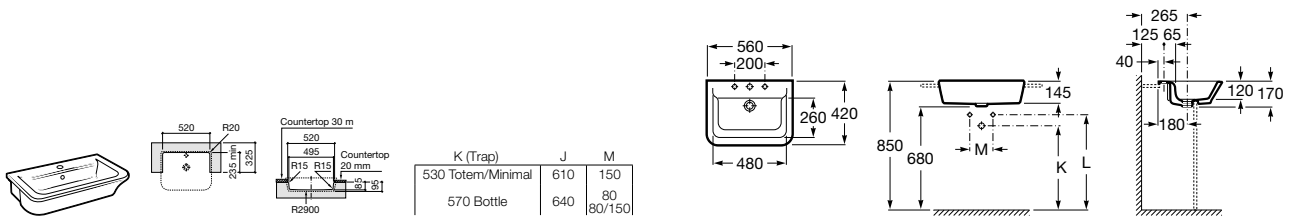

The Gap

A32747S..0 Semi-recessed vitreous china basin, with one pierced taphole. Faucet not included.

A32747S..3 Semi-recessed vitreous china basin, with three pierced taphole. Faucet not included.