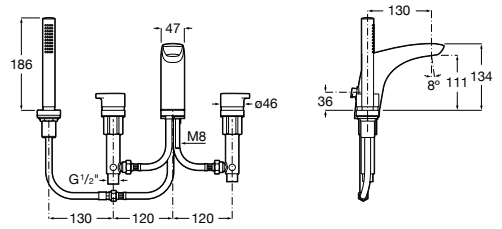

A525564600 ROUND - Extension kit (20 mm)

A525564700 SQUARE - Extension kit (20 mm)

Bath and shower faucets / deck-mounted

Insignia

A5A093AC00 Deck-mounted bath-shower mixer with central spout, hand shower and 1,50m flexible hose