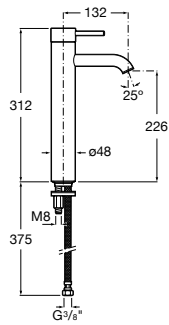

Lanta

A5A3411C00 Smooth body high-neck basin mixer with click clack waste, Cold Start