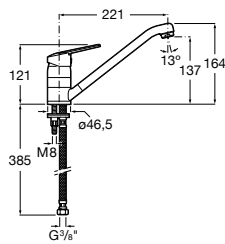

L20

A5A8909C00 Kitchen sink mixer with swivel spout, Cold Start

Carmen

A5A844BC00 Kitchen sink mixer with swivel spout

Victoria

A5A8925C00 Kitchen sink mixer with swivel spout