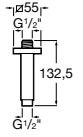

Rainsense Classic

A5B3350C00 Classic shower head for ceiling or wall installation. Support kit / arm not included

Ceiling arm

A5B1050C00 Square straight ceiling arm for shower head

Stella

A5BF103C00 Adjustable shower head for wall installation with 3 functions: Rain, Soft, and Pulse. Support kit / arm not included.

A5BH103C00 Adjustable shower head for wall installation. Support kit / arm not included.

A5B0750C00 Straight wall arm for shower head

Wall arm

A5B0950C00 Square straight wall arm for shower head

Wall shower arm

A505317100 Cast iron wall arm for shower head

Arms for shower-heads

Ceiling arm

Straight ceiling arm for shower head

	A
A5B0650C00	300
A5B0550C00	200
A5B0450C00	100

Shower-heads for wall installation

Puzzle

A5A9978C00 Stainless steel shower head with waterfall for wall installation

Wall arm

Straight wall arm for shower head

	A
A5B0350C00	500
A5B0250C00	400
A5B0150C00	300

Puzzle

A5A9878C00 Stainless steel shower head for wall installation