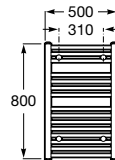

Hotel's

A816721001 Robe hook