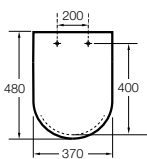

Nexo

- **A80164A..4** Soft-closing seat and cover for toilet
- **A8012A0..4** Seat and cover for toilet