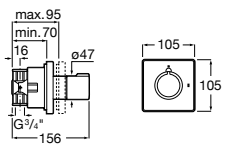

Soft stop valve

- **A5A084AC00** Built-in valve external subset 3/4". To complete with Rocabox 525869403
- **A525166703** Built-in body for valve 1 way