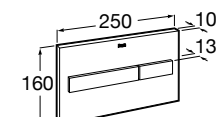

PL6 Dual

A8900850.. PL6 DUAL - Dual flush operating plate for concealed cistern. Front activation.

PL7 Dual

A8900882.. PL7 DUAL - Dual flush operating plate for concealed cistern. Front activation.