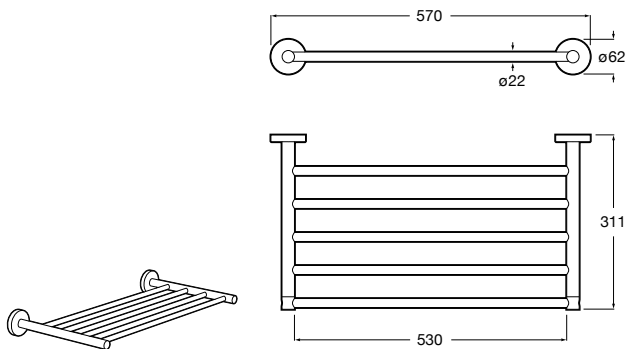

Superinox

A817302002 Towel rack