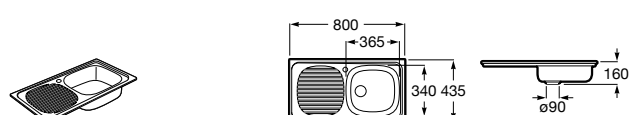

J-1135

A870240801 Stainless steel single bowl kitchen sink and left drainer