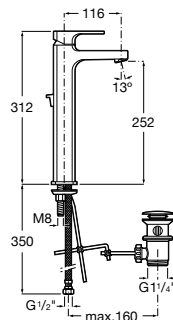

Malva

A5A343BC00 Single-lever basin mixer with high-neck and flexible supply hoses. With pop-up waste. Cold Start. Waste not included.