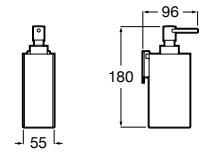

Accessories / Wall-mounted gel dispensers

Select

A816304001 Wall-mounted gel dispenser

Rubik

A816842001 Wall-mounted gel dispenser (Can be installed with screws or adhesive)

Tempo

A817037001 Wall-mounted gel dispenser

Twin

A816703001 Wall-mounted gel dispenser (Can be installed with screws or adhesive)

Carmen

A817006001 Wall-mounted soap dispenser

Victoria

A816677001 Wall-mounted gel dispenser (Can be installed with screws or adhesive)

Nuova

A816522001 Wall-mounted gel dispenser

Victoria

A816678001 Wall-mounted gel dispenser (Can be installed with screws or adhesive)

Hotel's

A816722001 Wall-mounted gel dispenser

Cubica

A816828001 Wall-mounted gel dispenser

Superinox

A817301002 Wall-mounted gel dispenser

Classica

A816817001 Wall-mounted gel dispenser