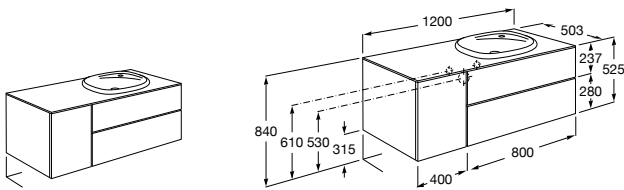

Beyond

A851412XXX Base unit for in countertop basin on the left