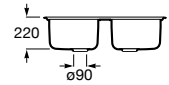

Siena 80 2C

A870K20860 Stainless steel double bowl kitchen sink