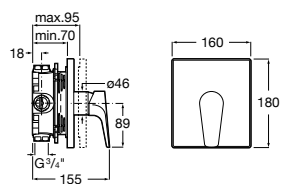

Lanta

A5A2B11C00 1/2" built-in bath or shower mixer. To completed with RocaBox 525869403