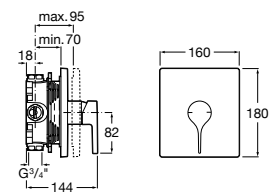

Shower faucets / built-in