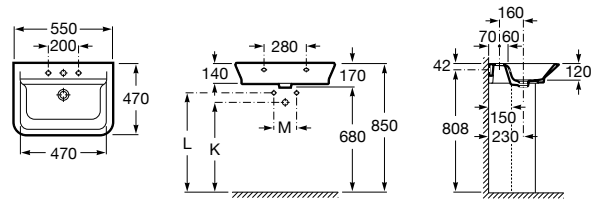

Installation	K (Trap)	L	M	
Wall-hung	Totem/Minimal	530	610	150
Semi-pedestal	Bottle	570	640	80
Pedestal	Bottle	570	640	150/80