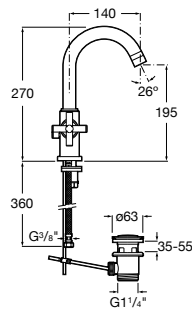

Loft

A5A3043C00 Basin mixer with pop-up waste