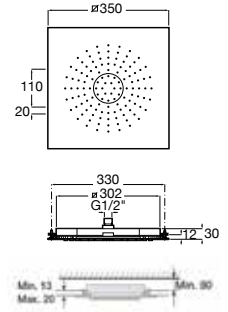

Sensum Square

A5B1308C00 SQUARE - Shower kit with Sensum Square 130/4 handshower, slide bar with adjustable handshower bracket and flexible hose 1,7m.

Rainream

A5B3250C00 Extraslim metallic shower head for ceiling installation

Stella 100

A5B1C03C00 Shower set with Stella 100/3 handshower, adjustable handshower bracket and flexible hose

A5B9C03C00 Shower set with Stella 100/1 handshower, adjustable handshower bracket and flexible hose

Shower heads

Shower heads / built-in

Rainream

A5B3550C00 Extraslim metallic shower head for ceiling or wall installation. Support kit / arm not included.

Rainream

A5B3150C00 Extraslim metallic shower head for ceiling installation.

Rainream

A5B2850C00 Extraslim metallic shower head for ceiling or wall installation. Support kit / arm not included.