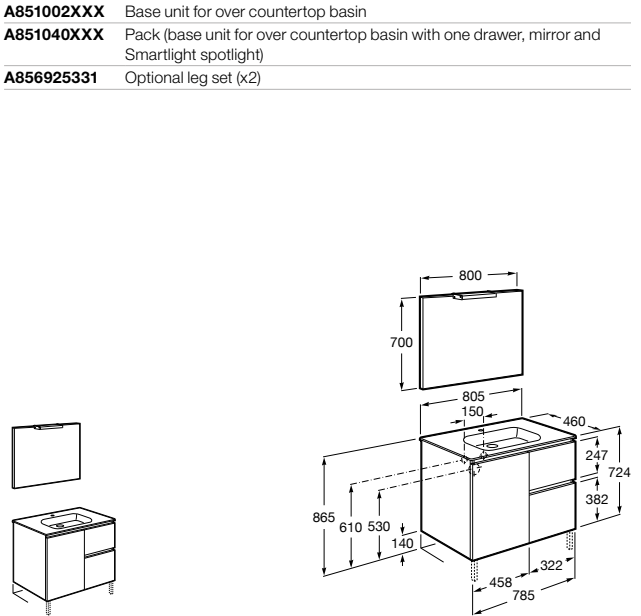

Anima

- **A851030XXX** Unik (base unit and basin)
- **A851034XXX** Pack (base unit, basin, mirror and LED spotlight)
- **A816757339** Optional leg set (x2)