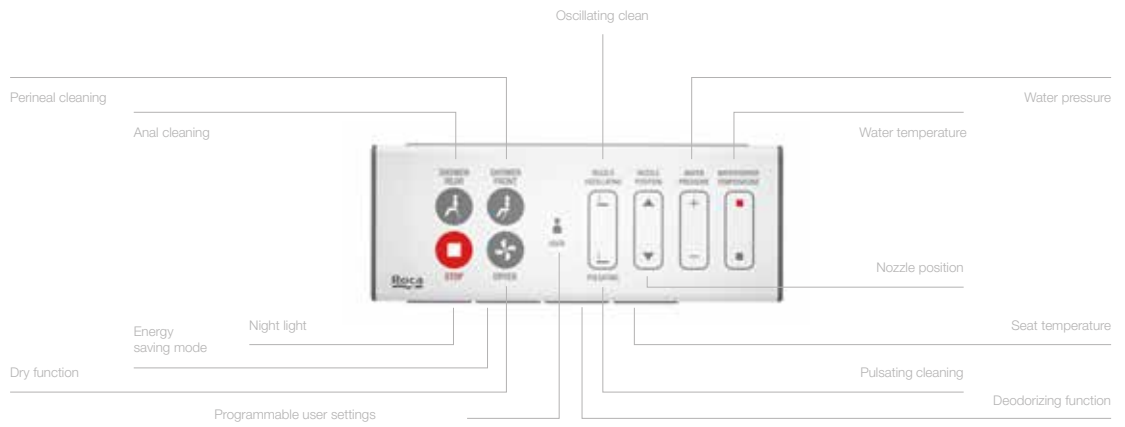

Product range / Multiclean® Premium

Round
Page 15

Soft
Page 15

Square
Page 15

Remote control