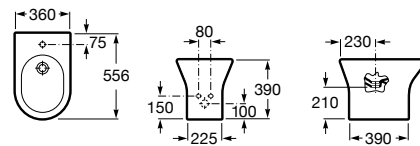

Nexo

- A357640..0 Vitreous china bidet. Cover not included.
- A806640..4 Bidet lid