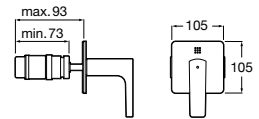

Valves

L90

A5A1601C00 3/4" built-in valve