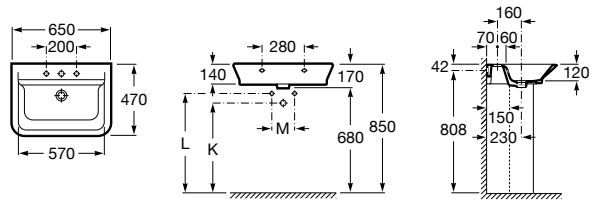

Cala

A327425..0 Wall-hung vitreous china basin

Installation	K (Trap)	L	M	
Wall-hung	Totem/Minimal	530	610	150
Semi-pedestal	Bottle	570	640	80
Pedestal	Bottle	570	640	150/80

The Gap

A327473..0 Wall-hung vitreous china basin

A337470..0 Vitreous china full pedestal for basin

A337471..0 Vitreous china semipedestal for basin