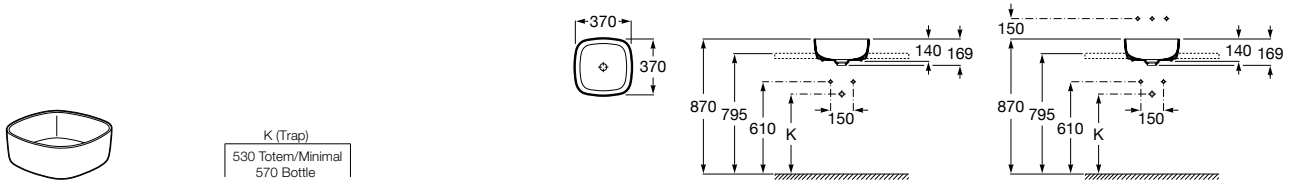

Inspira Soft

A327502..0 SOFT - Over countertop FINECERAMIC® basin