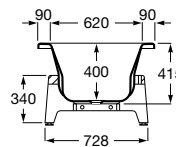

Newcast

- A233650..7 Oval cast iron bath with white exterior & anti-slip base
- A233650..2 Oval cast iron bath with black exterior & anti-slip base
- A233650..3 Oval cast iron bath with bordeaux exterior & anti-slip base
- A233650..4 Oval cast iron bath with blue marine exterior & anti-slip base
- A233650..0 Oval cast iron bath with grey exterior & anti-slip base
- A233650..8 Oval cast iron bath with copper exterior & anti-slip base