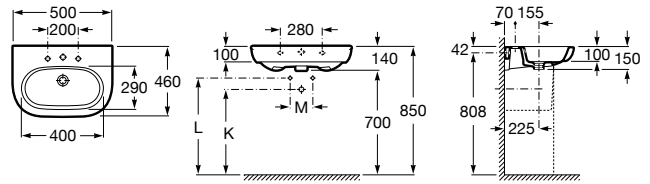

Installation	K (Trap)	L	M	
Wall-hung	Totem/Minimal	530	610	150
Semi-pedestal	Bottle	570	640	80
Pedestal	Bottle	570	640	150/80