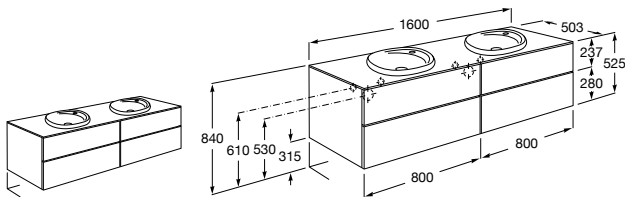

Beyond

A851418XXX Base unit for two in countertop basins