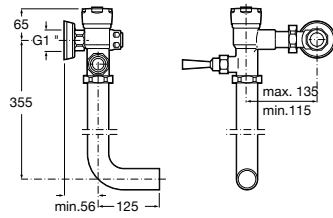

Gem

A526900610 Gem - Wall-mounted flush valve for WC and Garda slop hopper. 1" water supply pipe. Lever operated