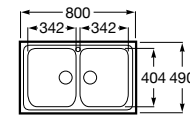

J-80

A870510801 Stainless steel double bowl kitchen sink