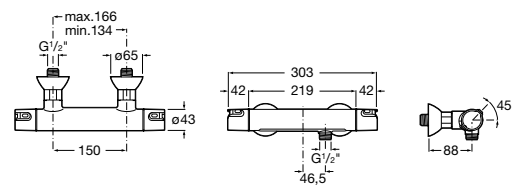

T-1000 Square

A5A141AC00 Wall-mounted thermostatic shower mixer

T-1000 Round

A5A1409C00 Thermostatic wall-mounted shower mixer

T-500

A5A1318C00 Wall-mounted thermostatic shower mixer

Shower faucets / thermostatic / built-in

Insignia

A5A2C3AC00 Built-in thermostatic bath or shower mixer. To complete with RocaBox 525869403

Loft-T

A5A0743C00 Built-in thermostatic bath or shower mixer