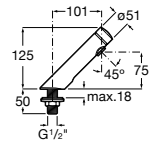

Sprint

A5A3124C00 Self-closing deck-mounted basin mixer with aerator, push button, lateral handle for temperature regulation

Avant

A5A4279C00 Self-closing basin pillar faucet with push-button

Basin faucets / Built-in / Self-closing