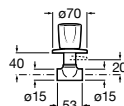

Brava

A5A1330C00 Built-in valve for welding. 15 mm Ø blue index
A5A2330C00 Built-in valve for welding. 15 mm Ø red index