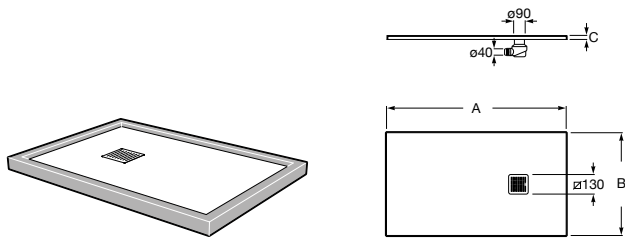

Terran (with frame)

Superslim STONEX® shower tray with frame

	A	B	C
AP10270838441..0	1800	900	41
AP10264038441..0	1600	900	41
AP10257838441..0	1400	900	41
AP1024B038441..0	1200	900	38
AP1023E838441..0	1000	900	36
AP10270832041..0	1800	800	41
AP10264032041..0	1600	800	41
AP10257832041..0	1400	800	41
AP1024B032041..0	1200	800	38
AP1023E832041..0	1000	800	36
AP1027082BC41..0	1800	700	41
AP1026402BC41..0	1600	700	41
AP1025782BC41..0	1400	700	41
AP1024B02BC41..0	1200	700	38
AP1023E82BC41..0	1000	700	36