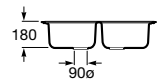

J-80 Plus

A870L20800 PLUS - Stainless steel single bowl kitchen sink