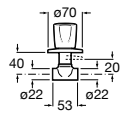

Carmen

A5A154BC00 Built-in diverter

Brava

A5A1930C00 Built-in valve for welding. 22 mm Ø blue index
A5A0930C00 Built-in valve for welding. 22 mm Ø red index

Brava

A5A8030C00 1/2" x 3/4" angle shut-off cock for washing machine or dishwasher

Built-in diverters

Brava

A5A1530C00 Built-in valve. 1/2" blue index
A5A0530C00 Built-in valve. 1/2" red index

L90

A5A9001C00 1/2" built-in diverter with 2 ways and shut off
A5A9101C00 1/2" built-in diverter with 3 ways and shut off

Brava

A5A1630C00 Built-in valve. 3/4" blue index
A5A0630C00 Built-in valve. 3/4" red index

Loft

A5A9043C00 1/2" built-in diverter (2 ways) for bath or shower
A5A9143C00 1/2" built-in diverter (3 ways) for bath or shower

Brava

A5A1330C00 Built-in valve for welding. 15 mm Ø blue index
A5A2330C00 Built-in valve for welding. 15 mm Ø red index

Brava

A526223510 1/2" built-in diverter for bath or shower

Regulating valves

Brava

A5A1830C00 Built-in valve for welding. 18 mm Ø blue index
A5A0830C00 Built-in valve for welding. 18 mm Ø red index

Stop valve

A525164400 Stop valve 1/2" - 3/8" (ceramic valve)