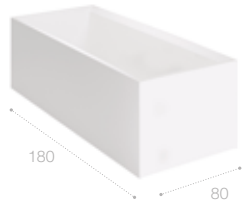

Product range

Modo
Page 282