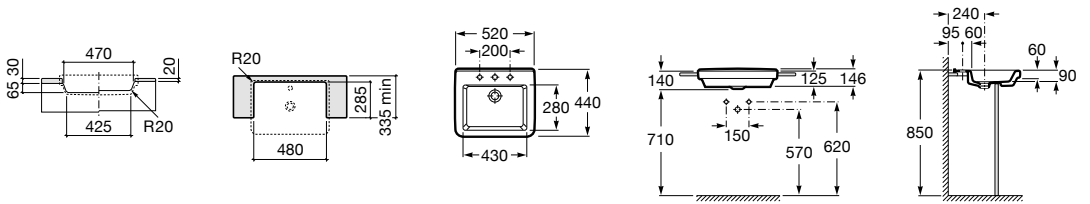

Meridian

A32724S..0 Semi-recessed vitreous china basin. Faucet not included.

Dama

A32778S..0 Semi-recessed vitreous china basin