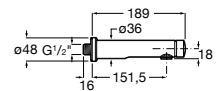

Avant

A5A7979C00 Self-closing wall-mounted basin faucet with push button and 190 mm long spout