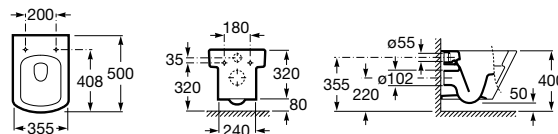

Compact wall-hung WCs

Hall

A346627..0 Compact wall-hung WC P-trap. Includes fixing kit. A compatible Roca installation system is required for the installation of wall-hung WCs.

A801622..4 Soft-closing compact lacquered seat and cover for toilet

A801620..4 Compact lacquered seat and cover for toilet