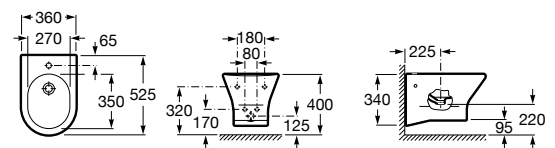

Debba Round

- A357999..0 Wall-hung bidet without cover. Includes fixing kit. Faucet not included. A compatible Roca installation system is required for the installation of wall-hung bidets
- A806B20..B Bidet lid