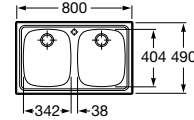

A870L20800 PLUS - Stainless steel single bowl kitchen sink