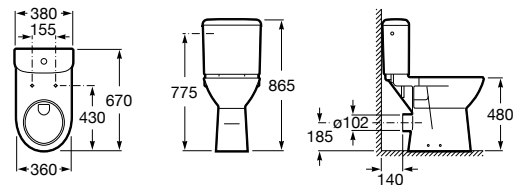

Accessibility / WCs

Meridian

- A34224H..0 Vitreous china close-coupled WC with dual outlet
- A34124H..0 Dual flush 4,5/3L WC cistern
- A801230..4 Seat and cover for toilet with front opening
- A80123D..4 Seat for toilet with front opening