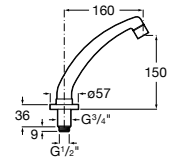

Instant Foot

A505128800 FOOT - Progressive self-closing foot pedal mixer. Floorstanding

Instant Foot

A505127800 FOOT - Foot pedal faucet. Floorstanding

Basin faucets/ Thermostatic Micro-T

Avant

A5A0279C00 Thermostatic Micro-T

Avant

A5A0179C00 Thermostatic Micro-T Premixed water

Avant

A505326203 Connection kit Micro-T

Basin faucets / Basin spouts

Instant Foot

A505327000 Deck-mounted spout

Instant Foot

A505326900 Wall spout

Flush valves for urinals / Wall-mounted / Self-closing

Instant

A5A9277C00 Exposed, angle shut-off cock for urinal
A5A9317C00 External Urinal pipe

Sprint

A5A9224C00 Exposed, angle shut-off cock for urinal

Sprint

A5A9124C00 Self-closing exposed shut-off cock for urinal
A5A9317C00 External Urinal pipe

Avant

A5A9279C00 Exposed, angle shut-off cock for urinal
A5A9317C00 External Urinal pipe