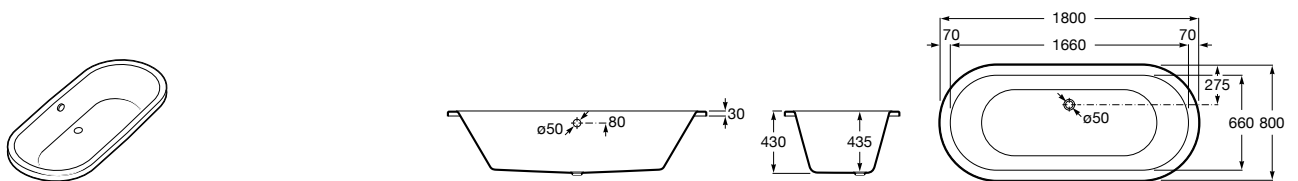

Ibiza

A26N008..0 Oval recessed acrylic bath