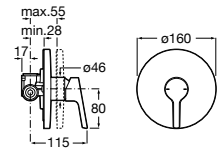

Malva

A5A223BC00 Built-in 1 way mixer