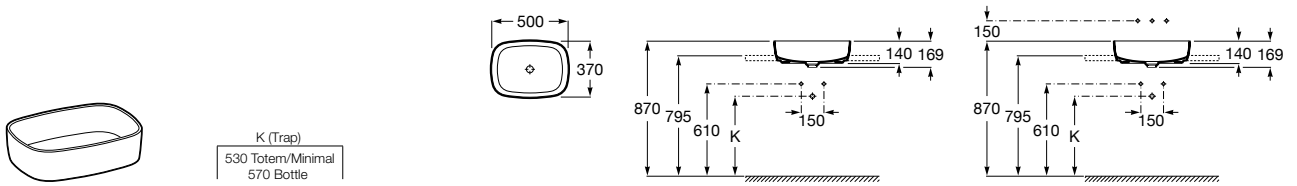

Inspira Soft

A327500..0 SOFT - Over countertop FINECERAMIC® basin