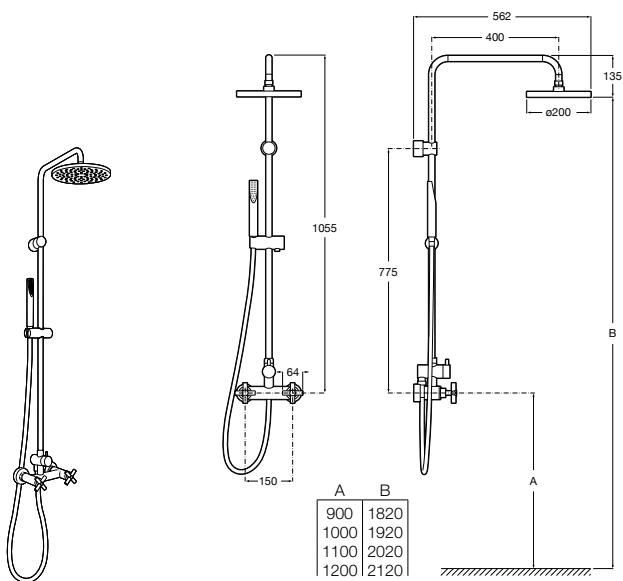

Even-M Round

A5A9790C00 Single-lever mixer shower column with adaptable shelf

Victoria
A5A9725C00 Single lever shower column

Carmen
A5A974BC00 Shower column

Shower columns / twin-lever

Loft
A5A9743C00 Shower column