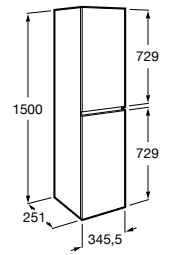

Column units

A857137XXX Column unit

A856931XXX Reversible column unit

A856844XXX Reversible column unit

A856844XXX Reversible column unit

A857004XXX Column unit with mirror (left hand)
A857034XXX Column unit with mirror (right hand)

A856660XXX Reversible column unit
A816413001 Optional leg set (x2)

A856913XXX Reversible column unit

A856577XXX Reversible column unit
A816413001 Optional leg set (x2)