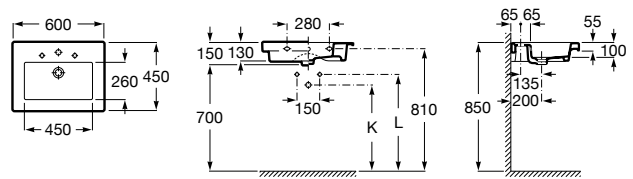

Dama

A327784.0 Wall-hung vitreous china basin

A337470.0 Vitreous china full pedestal for basin

A337471.0 Vitreous china semipedestal for basin

	K (Trap)	L
Totem/Minimal	530	610
Bottle	570	640

Prisma

A327546.0 Wall-hung or vanity vitreous china basin