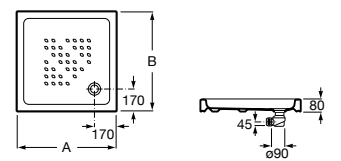

Italia

Vitreous china shower tray

	A	B
A3740HH..0	900	900
A3740HJ..0	800	800
A3740HK..0	700	700