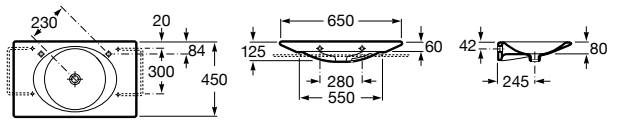

K (Trap)		J
Totem/Minimal	530	610	
Bottle	570	640	

Carmen

A3270A1..0 Wall-hung vitreous china basin

A3270A1..3 Wall-hung vitreous china basin

A3370A0..0 Vitreous china full pedestal for basin

Kalahari

A327874..H Wall-hung or vanity vitreous china basin

A327874..0 Wall-hung or vanity vitreous china basin without taphole

Hall

A327621..0 Wall-hung or over countertop vitreous china basin

A337621..0 Vitreous china semipedestal for basin

Hall Asymmetrical

A327620..0 Wall-hung or over countertop vitreous china basin right hand

A337621..0 Vitreous china semipedestal for basin

Installation	K (Trap)		L	M
Wall-hung	Totem/Minimal	530	610	150
Pedestal		570	640	150
Semi-pedestal	Bottle	570	640	80
Semi-pedestal S	Bottle	570	640	150/80

Dama

A327783..0 Wall-hung vitreous china basin

A337470..0 Vitreous china full pedestal for basin

A337471..0 Vitreous china semipedestal for basin