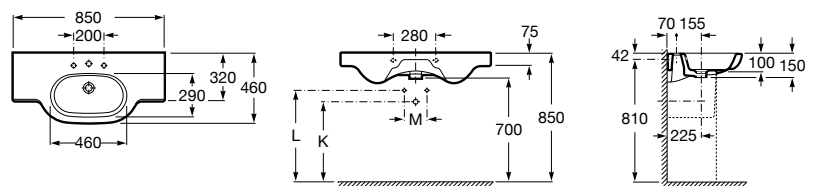

Dama

A327781..0 Wall-hung vitreous china basin

A337470..0 Vitreous china full pedestal for basin

A337471..0 Vitreous china semipedestal for basin

Installation	K (Trap)	L	M	
Wall-hung	Totem/Minimal	530	610	150
Semi-pedestal	Bottle	570	640	80
Pedestal	Bottle	570	640	150/80