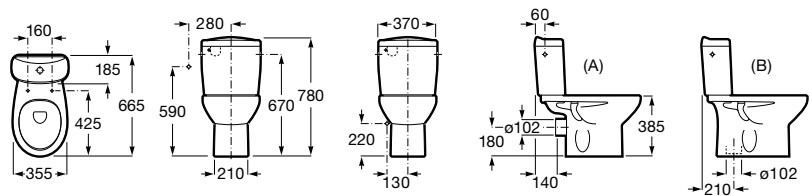

Victoria

- **A342394..0** Vitreous china close-coupled WC with vertical outlet (B)
- **A342395..0** Vitreous china close-coupled WC with horizontal outlet (A)
- **A34139H..0** Dual flush 6/3L WC cistern
- **A34139X..0** Dual flush 6/3L WC cistern
- **A801B62..B** Soft-closing SUPRALIT® seat and cover for toilet
- **A801B60..B** SUPRALIT® seat and cover for toilet
- **A801B66..B** SUPRALIT® seat and cover for toilet