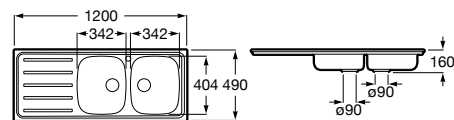

J-120 EI

A870F71201 Stainless steel double bowl kitchen sink and left drainer