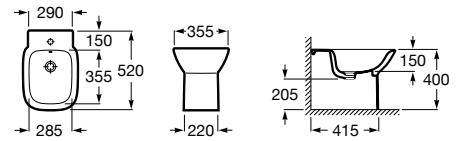

Debbia

A355997..0 Back to wall vitreous china bidet