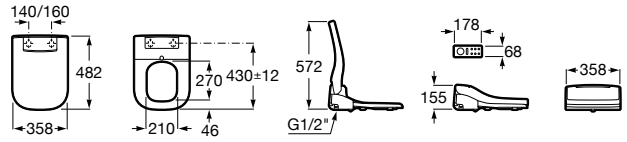

Premium Soft

A804008..1 Seat with cleaning and drying functions, which adapts to a wide range of "soft"-shaped Roca WCs (slightly rounded shape). Simple installation, only requires a conventional water and power outlet.

Advance Round

A804001..1 Seat with cleaning and drying functions, which adapts to a wide range of round-shaped Roca WCs. Simple installation, only requires a conventional water and power outlet.

Advance Square

A804002..1 Seat with cleaning and drying functions, which adapts to a wide range of square-shaped Roca WCs. Simple installation, only requires a conventional water and power outlet.

Advance Soft

A804004..1 Seat with cleaning and drying functions, which adapts to a wide range of "soft"-shaped Roca WCs (slightly rounded shape). Simple installation, only requires a conventional water and power outlet.