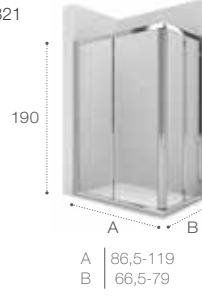

2L2

Victoria
□ 321