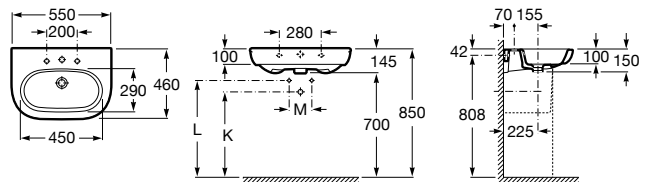

Dama

A327786..0 Wall-hung vitreous china basin

A337470..0 Vitreous china full pedestal for basin

A337471..0 Vitreous china semipedestal for basin

Installation	K (Trap)	L	M
Wall-hung	Totem/Minimal 530	610	150
Semi-pedestal	Bottle 570	640	80
Pedestal	Bottle 570	640	150/80