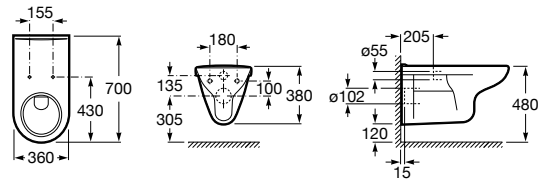

Access

- **A342239..0** Vitreous china close-coupled WC with front opening and horizontal outlet
- **A341230..0** Dual flush 6/3L WC cistern with side inlet
- **A341231..0** Dual flush 6/3L WC cistern with bottom inlet
- **A80123C..4** Seat and cover for toilet with front opening

Access

- **A346237..0** Vitreous china wall-hung WC with horizontal outlet
- **A801232..4** Soft-closing seat and cover for toilet
- **A801230..4** Seat and cover for toilet with front opening
- **A80123A..4** Seat and cover for toilet
- **A80123D..4** Seat for toilet with front opening

Accessibility / Operating plate

PL-N1 Dual

- **A8900660..** PL-N1 - Dual flush operating plate for concealed cistern with pneumatic operation. Suitable for users with reduced mobility. It has to be installed with any Roca mechanical plate. Maximum distance of 1500 mm.