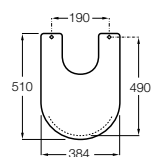

Covers for existing bidets

Beyond

- A806B82..B Soft-closing SUPRALIT® bidet lid