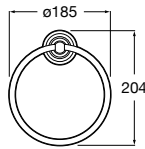

Rubik

A816847001 Towel ring (Can be installed with screws or adhesive)

Victoria

A816658001 Double swivel towel rail

Twin

A816711001 Towel ring (Can be installed with screws or adhesive)

Accessories / Towel rings