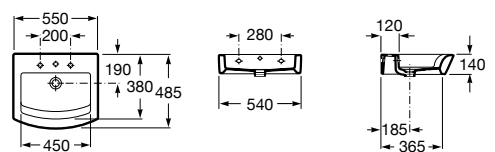

Hall

A327881..0 Wall-hung or over countertop vitreous china basin

A337621..0 Vitreous china semipedestal for basin