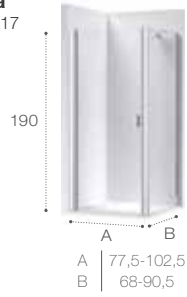

PL+LF

Ura
□ 317