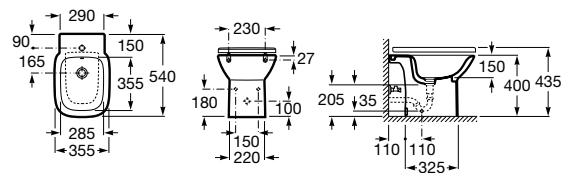

The Gap

- A357477..0 Compact vitreous china bidet. Cover not included.
- A806472..4 Soft-closing bidet lid
- A806470..4 Bidet lid

Debba Square

- A355994..0 Vitreous china bidet. Cover not included.
- A8069D2..4 Soft-closing bidet lid
- A8069D0..4 Bidet lid