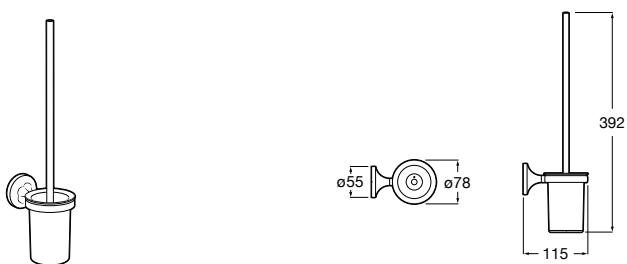

Classica

A816818001 Wall-mounted toilet brush holder