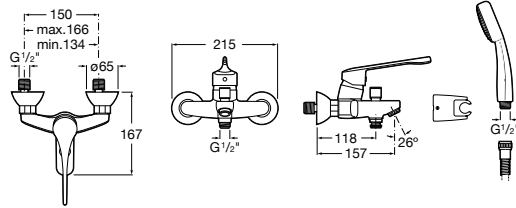

Victoria Pro

A5A0123C02 PRO - Wall-mounted bath-shower mixer with automatic diverter, handshower 1,70 m flexible hose and swivel wall bracket. Handle for People with Reduced Mobility.