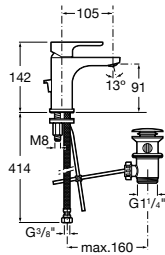

L20

A5A3K09C00 Smooth body basin mixer, Cold Start, XL handle

L20

A5A3B09C00 Smooth body medium-neck basin mixer, Cold Start, XL handle

Victoria

A5A3025C00 Basin mixer with pop-up waste

L20

A5A3I09C00 Basin mixer with pop-up waste, Cold Start, XL handle