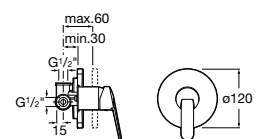

Victoria

A5A2225C00 Built-in bath or shower mixer