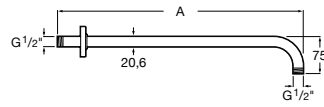

Shower-heads for wall installation

Puzzle

A5A9978C00 Stainless steel shower head with waterfall for wall installation