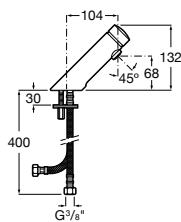

Sprint

A5A7824C00 Self-closing wall-mounted basin faucet, push button. Adjustable

Avant

A5A3279C00 Self-closing deck-mounted basin mixer with push-button