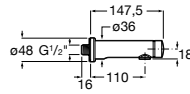

Avant

A5A7879C00 Self-closing wall-mounted basin faucet with push button