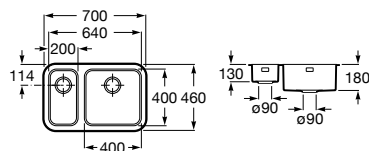

Berlin 40 + 20

A870AB0640 Stainless steel single bowl kitchen sink and right colander

Berlin 20 + 40

A870AA0640 Stainless steel single bowl kitchen sink and left colander