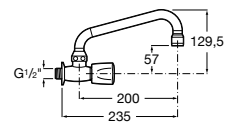

Faucets for laundry sinks / Wall-mounted

Brava

A5A8530C00 Wall-mounted laundry sink faucet with swivel spout