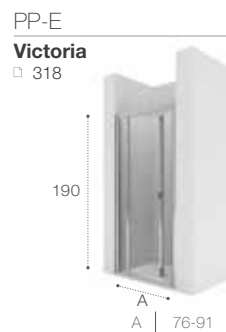

Enclosures for shower (between 3 walls)