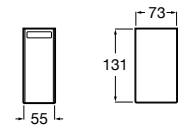

A816388001 Over countertop glass

Rubik

A816844001 Over countertop glass