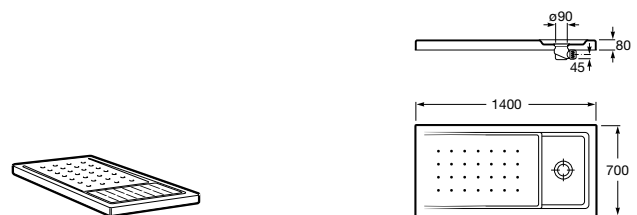

Malta Walk-In

A373524..0 Vitreous china shower tray with anti-slip base and wenge platform