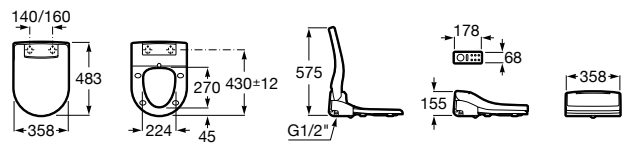

Multiclean®