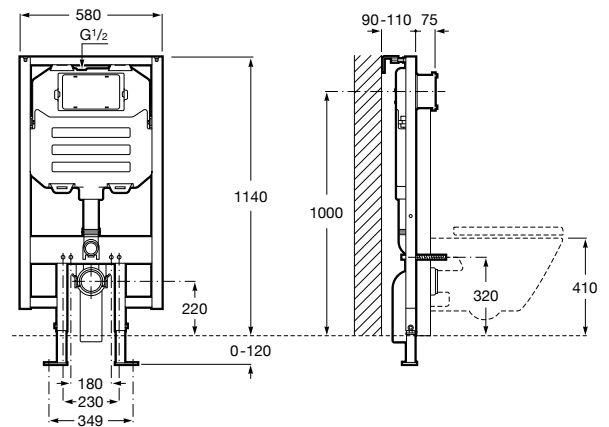

Duplo WC

A890090020 DUPLO WC - Concealed structure for toilet with dual flush cistern (6/3 L)