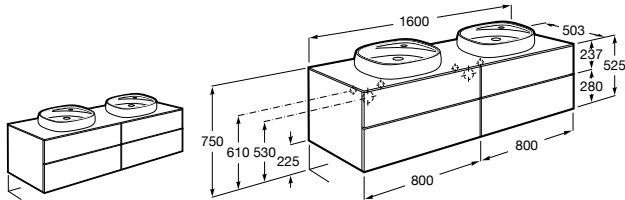

Beyond

A851407XXX Base unit for two over countertop basins