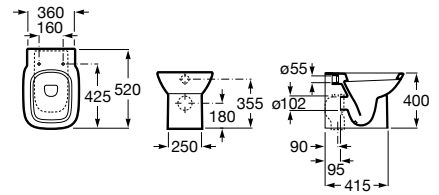

Debba Square

- **A347996..0** Back to wall single floorstanding WC with dual outlet. Includes fixing kit.
- **A8019D2..4** Soft-closing seat and cover for toilet
- **A8019D0..4** Seat and cover for WC with stainless steel hinges.

Nexo

- **A347615..0** Back to wall vitreous china close-coupled WC with dual outlet. Includes fixing kit.
- **A80164A..4** Soft-closing seat and cover for toilet
- **A801640..4** Seat and cover for toilet
- **A801C4200U** Seat and cover Slim

Victoria

- **A344398..0** Single floorstanding S-trap for WC with high cistern, built-in cistern or flush valve. Includes fixing kit and connecting plug.
- **A801B62..B** Soft-closing SUPRALIT® seat and cover for toilet
- **A801B60..B** SUPRALIT® seat and cover for WC with stainless steel hinges.
- **A801B66..B** SUPRALIT® seat and cover with acetal hinges.
- **AV0007800R** Straight sleeve

Victoria

- **A347396..0** Single floorstanding WC with dual outlet. Includes fixing kit.
- **A801B62..B** Soft-closing SUPRALIT® seat and cover for toilet
- **A801B60..B** SUPRALIT® seat and cover for WC with stainless steel hinges.
- **A801B66..B** SUPRALIT® seat and cover for WC with acetal hinges.