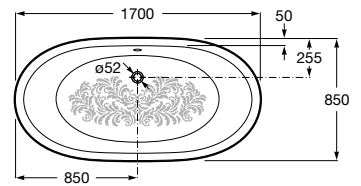

Georgia One-Piece

- A248159..1** Oval acrylic bath with waste kit

Virginia One-Piece

- A248313..0** Oval acrylic bath with waste kit

Palma

- A26N012..0** Oval free standing acrylic one piece bath with AirPool hydromassage
- A26N011..0** Oval free standing acrylic one piece bath