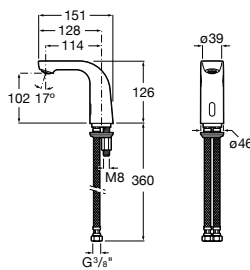

L20-E

- **A5A5309C00** Electronic basin faucet (pre-mixed water). Powered by four 1.5V LRG (AA) alkaline batteries.
- **A5A5509C00** Electronic basin faucet (pre-mixed water). Mains operated at 230V. It includes power source.