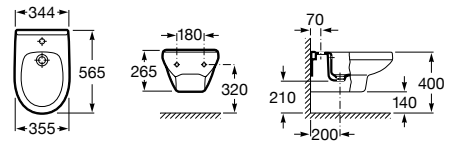

Victoria

A355305..S Wall-hung bidet without cover. Faucet not included. A compatible Roca installation system is required for the installation of wall-hung bidets.