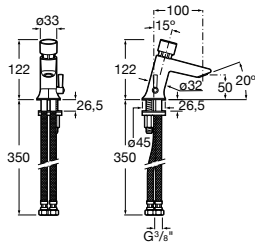

Basin faucets / Deck-mounted / Self-closing

Instant

A5A3177C00 Self-closing deck-mounted basin mixer with push-button