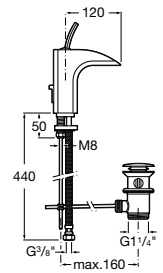

Evol

A5A3049C00 Basin mixer with pop-up waste, joystick operated