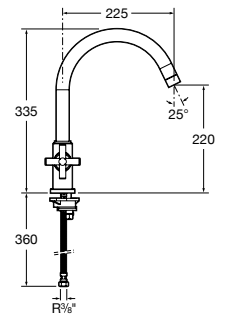

Kitchen faucets / Deck-mounted / Twin-lever

Victoria

A5A8E25C00 Kitchen sink mixer with swivel spout

Loft

A5A8443C00 Kitchen sink mixer with swivel spout