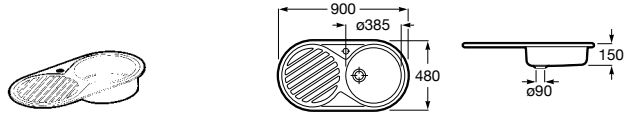

Duo 90 EI

A870930901 Stainless steel single bowl kitchen sink and right drainer