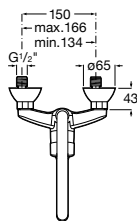

L20

A5A7609C00 Wall-mounted kitchen sink mixer with swivel spout