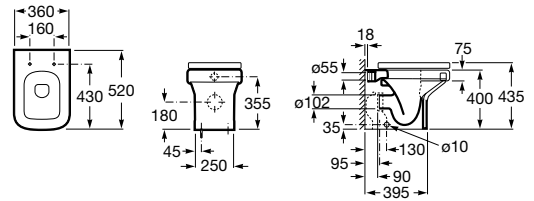

Inspira

- A347527..0** ROUND - Single floorstanding WC with dual outlet. Includes fixing kit.
- A801522..B** ROUND - Soft-closing SUPRALIT® seat and cover for toilet

Meridian

- A347247..0** Compact back to wall bowl with dual outlet for WC with high cistern, built-in cistern or flush valve. Includes fixing kit and inlet plug.
- A8012A2..4** Soft-closing seat and cover for toilet
- A8012A0..4** Seat and cover for WC with stainless steel hinges.
- AV0007900R** Elbow for S-trap distance to wall 120 mm once installed
- AV0007700R** Elbow for S-trap distance to wall 150
- AV0013100R** Fixing kit for elbow