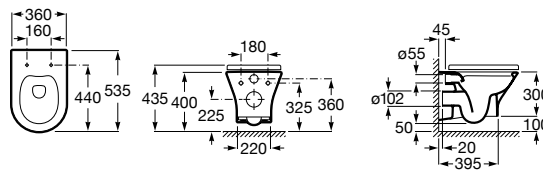

Nexo

A34664L..0 Vitreous china wall-hung WC P-trap. Includes fixing kit. A compatible Roca installation system is required for the installation of wall-hung WCs.

A80164A..4 Soft-closing seat and cover for toilet

A801640..4 Seat and cover for toilet

A801C4200U Seat and cover Slim