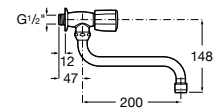

Brava

A5A8730C00 Wall-mounted kitchen faucet with lower swivel spout