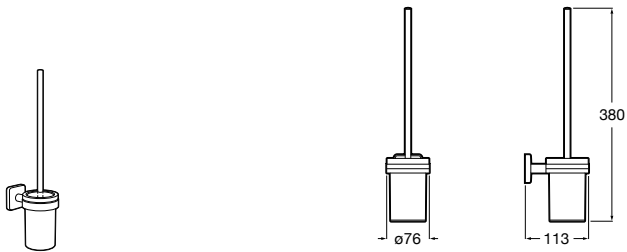

A815480001 Wall-mounted toilet brush holder

Victoria

A816666001 Wall-mounted toilet brush holder (Can be installed with screws or adhesive)

Onda Plus

A380257001 Wall-mounted toilet brush holder

Victoria

A816667001 Wall-mounted toilet brush holder (Can be installed with screws or adhesive)