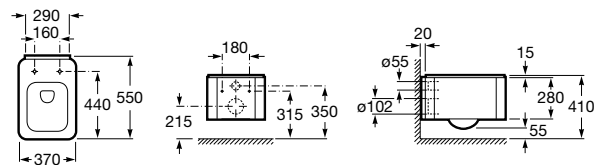

Beyond

- A3460B7..0 Vitreous china wall-hung Rimless WC P-trap and hidden fixations. Includes fixing kit. A compatible Roca installation system is required for the installation of wall-hung WCs.
- A801B82..B Soft-closing SUPRALIT® seat and cover for toilet