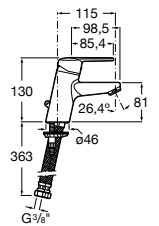

Victoria L

A5A3E25C00 L - Basin Mixer with brass pop-up-waste

A5A3F25C00 L - Basin Mixer with plastic pop-up-waste