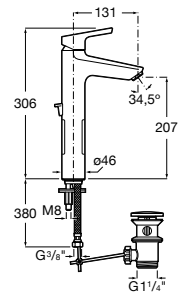

Lanta

A5A3411C00 Smooth body high-neck basin mixer with click clack waste, Cold Start

Malva

A5A343BC00 Single-lever basin mixer with high-neck and flexible supply hoses. With pop-up waste. Cold Start. Waste not included.

Escuadra

A5A3420C00 Single-lever basin mixer with high-neck, pop-up waste and flexible supply hoses. Cold Start.

Targa

A5A3460C00 High-neck basin mixer with pop-up waste

Atlas

A5A3790C00 High-neck and smooth body basin mixer, Cold Start

Malva

A5A373BC00 Smooth body high-neck basin mixer with pop-up waste, Cold Start

Targa

A5A4060C00 Basin mixer, integrated lateral handle, with pop-up waste, Cold Start