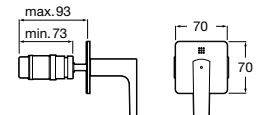

L90

A5A9301C00 3/4" built-in valve, red index

A5A9201C00 3/4" built-in valve, blue index