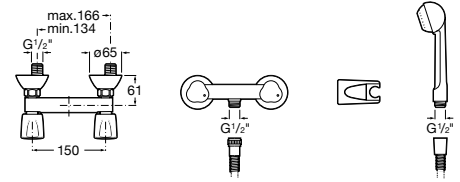

Loft

A5A2043C00 Wall-mounted shower mixer with 1.50 m flexible shower hose, handshower and swivel wall bracket

Carmen

A5A204BC00 Wall-mounted shower mixer with accessories

Brava

A5A2030C00 Wall-mounted shower mixer with automatic diverter with retention, 1.50 m flexible shower hose, handshower and swivel wall bracket