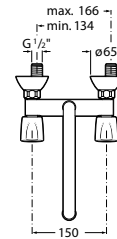

Kitchen faucets / Wall-mounted / Single-lever

Brava

A5A7730C00 Wall-mounted kitchen or laundry sink mixer with swivel long spout