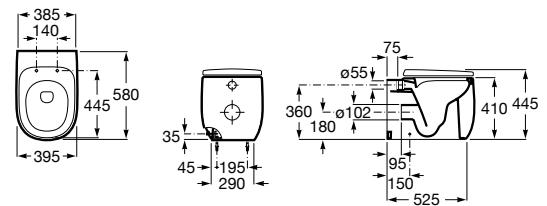

Single floorstanding WCs