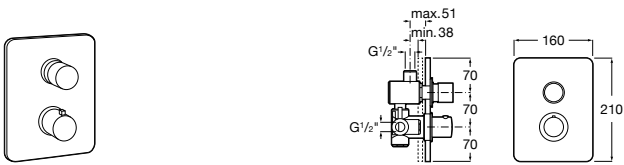

Shower faucets / Built-in / Thermostatic

Avant

A5A0679C00 Built-in thermostatic shower mixer