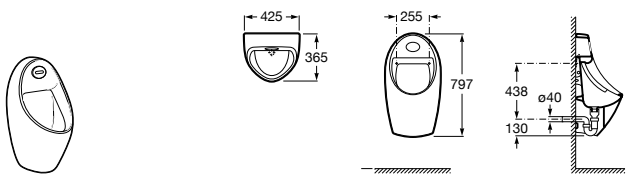

Euret

A35945E..0	Electronic vitreous china urinal with back inlet and powered by batteries
A35945M..0	Electronic vitreous china urinal with back inlet and powered by mains connection