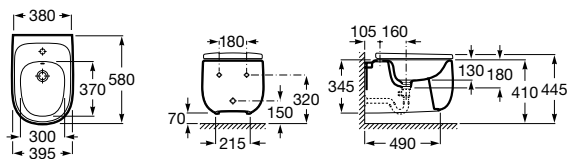

Debbia

A355997..0 Back to wall vitreous china bidet

Wall-hung bidets

Beyond

A3570B6..0 Vitreous china wall-hung bidet. Cover not included.

A806B82..B Soft-closing SUPRALIT® bidet lid

Beyond

A3570B5..0 Vitreous china wall-hung bidet. Cover not included. Fixing kit included.

Element

A357575..0 Vitreous china wall-hung bidet without cover. Includes fixing kit. Faucet not included. A compatible Roca installation system is required for the installation of wall-hung bidets.

A357576..0 Wall-hung bidet without cover. Includes fixing kit. Faucet not included. A compatible Roca installation system is required for the installation of wall-hung bidets.

A506402210 1 1/4" trap for bidet

Khroma

A357655..0 Wall-hung bidet without cover. Faucet not included. A compatible Roca installation system is required for the installation of wall-hung bidets.

A806652... Soft-closing bidet lid