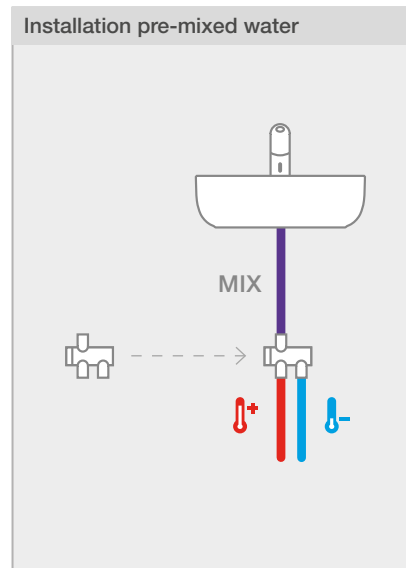

Basin faucets /
Thermostatic Micro-T

A5A0279C00

PRE-MIXED
WATER

A5A0179C00

A505326203