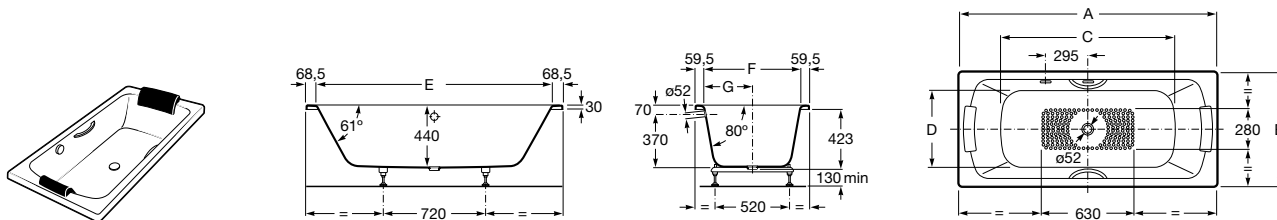

Lun Plus

Rectangular steel bath with anti-slip base and grips (3.5 mm steel sheet)

	A	B	C	D	E	F	G	Litr.
A221250..1	1800	800	1198	522	1663	681	328	328
A221350..1	1700	750	1096	472	1563	631	303	303

Rectangular steel bath with anti-slip base (3.5 mm steel sheet)

	A	B	C	D	E	F	G	Litr.
A221270..0	1800	800	1198	522	1663	681	328	328
A221370..0	1700	750	1096	472	1563	631	303	303