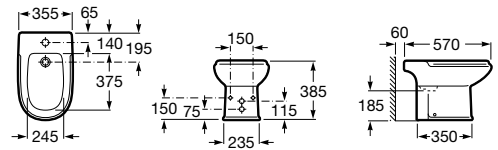

Dama Retro

- A351324..1 Vitreous china bidet. Cover not included.
- A806320..4 Lacquered bidet lid