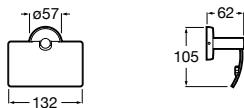

Rubik

A816849001 Toilet roll holder with cover (Can be installed with screws or adhesive)