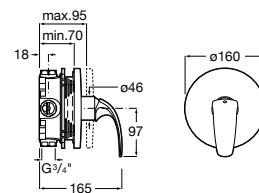

Thesis

A5A2B50C00 1/2" built-in bath or shower mixer. To completed with RocaBox 525869403

M2

A5A2B68C00 1/2" built-in shower mixer with automatic diverter. To completed with RocaBox 525869403

Naia

A5A2B96C00 Built-in shower mixer. To completed with RocaBox 525869403

Lanta

A5A2B11C00 1/2" built-in bath or shower mixer. To completed with RocaBox 525869403

Atlas

A5A2B90C00 1/2" built-in bath or shower mixer. To complete with RocaBox 525869403