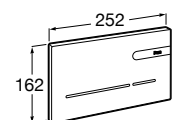

EP-1 Dual Electronic

A890102008 EP1 - Electronic glass finished operating plate for concealed cistern with automatic or touchless dual flush and adjustable light in multiple colour choice

A890103008 EP1 (compact version) - Electronic glass finished operating plate for concealed cistern with automatic or touchless dual flush and adjustable light in multiple colour choice

EP-2 Dual Electronic

A890102009 EP2 - Electronic glass finished operating plate for concealed cistern with automatic or touchless dual flush and adjustable light in multiple colour choice

A890103009 EP2 (compact version) - Electronic glass finished operating plate for concealed cistern with automatic or touchless dual flush and adjustable light in multiple colour choice