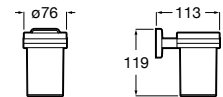

Ice

- A816860012 Over countertop glass black
- A816860009 Over countertop glass white
- A816860013 Over countertop glass blue

Rubik

- A816843001 Wall-mounted tumbler holder and glass (Can be installed with screws or adhesive)

Accessories / Tumbler holders and wall-mounted glasses

Select

- A816303001 Wall-mounted glass

Twin

- A816705001 Wall-mounted tumbler holder and glass (Can be installed with screws or adhesive)

Tempo

- A817021001 Wall-mounted glass tumbler

Victoria

- A816681001 Wall-mounted tumbler holder and glass (Can be installed with screws or adhesive)

Carmen

- A817007001 Wall-mounted tumbler holder

Cubica

- A816821001 Wall-mounted tumbler holder

Nuova

- A816523001 Wall-mounted tumbler holder and glass

Classica

- A816810001 Wall-mounted tumbler holder

Hotel's

- A816723001 Wall-mounted glass

Onda Plus

- A380367001 Wall-mounted toothbrush and tumbler holder