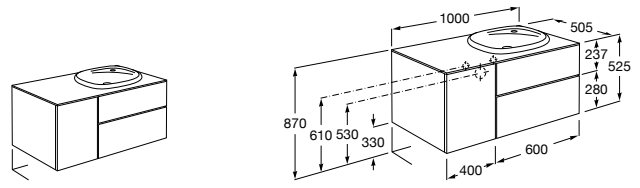

Beyond

- **A851389XXX** Unik (base unit with two drawers, one door and SURFEX® basin on the left)