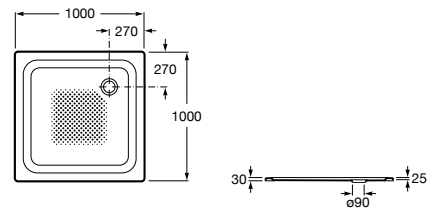

In-Floor

Extraslim steel shower tray with antislip (3.5 mm steel sheet)

	A	B
A2B3669..7	1000	1000
A2B3569..7	900	900

Blues-XL

A2B2369..7 Superslim steel shower tray with anti-slip base and waste kit