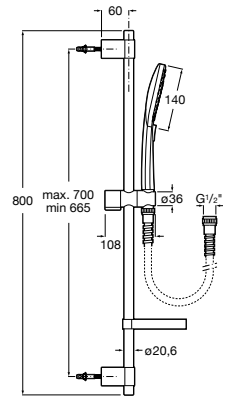

Stella Stick Round

A5B9B61C00 STICK ROUND - Handshower with Rain function

Stella Stick Square

A5B9L61C00 STICK SQUARE - Handshower with Rain function

Carmen

A5B114BC00 Handshower with Rain function

Natura

AG0082700R Handshower with Rain function

Shower kits

Plenum Round 140

A5B1411C00 ROUND - Shower kit with Plenum Round 3 functions handshower, 800 mm slide bar with adjustable handshower bracket, soap dish and 1.70 m flexible hose

A5B1411CB0 ROUND - Shower kit with Plenum Round 3 functions handshower, 800 mm slide bar with adjustable handshower bracket, soap dish and 1.70 m flexible hose