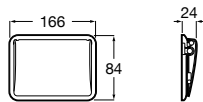

Nuova

A816529001 Toilet roll holder with cover