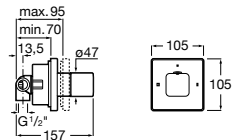

Diverters and Aqualine valves

Square 2-way diverter

A5A164AC00 2 ways built-in diverter subset 1/2". To complete with Rocabox 525869403

A525166803 Built-in body for 2 ways diverter