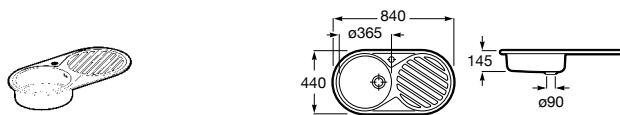

Duo 80 ED

A870940845 Stainless steel single bowl kitchen sink and left drainer