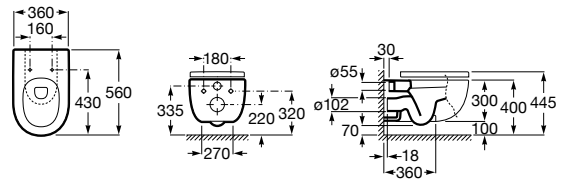

Meridian

- **A34624L..0** Vitreous china wall-hung Rimless WC P-trap and hidden fixations. Includes fixing kit. A compatible Roca installation system is required for the installation of wall-hung WCs.
- **A8012A2..4** Soft-closing seat and cover for toilet
- **A8012A0..4** Seat and cover for WC with stainless steel hinges
- **A801C4200U** Seat and cover Slim

Dama

- **A34678L..0** Vitreous china wall-hung WC with horizontal outlet
- **A801782..4** Soft-closing lacquered seat and cover for toilet
- **A801780..4** Lacquered seat and cover for toilet

Dama

- **A34678L..0** Vitreous china wall-hung Rimless WC P-trap and hidden fixations. Includes fixing kit. A compatible Roca installation system is required for the installation of wall-hung WCs.
- **A801782..4** Soft-closing lacquered seat and cover for toilet
- **A801780..4** Lacquered seat and cover for toilet

The Gap

- **A346477..0** Vitreous china wall-hung WC P-trap. Includes fixing kit. A compatible Roca installation system is required for the installation of wall-hung WCs.
- **A801472..4** Soft-closing seat and cover for toilet
- **A801470..4** Seat and cover for toilet