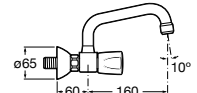

Brava

A5A7430C00 Wall-mounted kitchen or laundry sink mixer with swivel spout