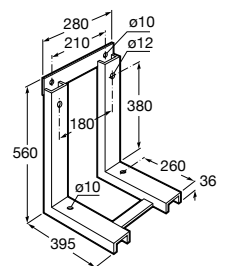

Supporting frame

A822091001 Concealed supporting frame for toilet and bidet