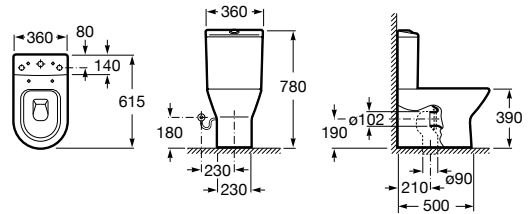

The Gap

- **A342737..H** Compact back to wall vitreous china Rimless close-coupled WC with dual outlet
- **A341731..0** Dual flush 4/2L WC cistern with side inlet for compact back to wall Rimless toilet
- **A341730..0** Dual flush 4/2L WC cistern with bottom inlet for compact back to wall Rimless toilet
- **A801732..4** Soft-closing compact seat and cover for toilet
- **A801730..4** Compact seat and cover for toilet

Nexo

- **A342642..0** Compact back to wall vitreous china WC with dual outlet (NF)
- **A341646..0** Dual flush 6/3L WC cistern with side inlet (NF)
- **A341648..0** Dual flush 6/3L WC cistern with bottom (NF)
- **A341645..0** Dual flush 6/3L WC cistern
- **A80164A..4** Soft-closing seat and cover for toilet
- **A801640..4** Seat and cover for toilet
- **A801C42..U** Slim Soft-closing seat and cover for toilet