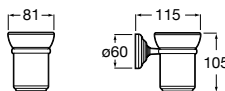

Victoria

- A816681001 Wall-mounted tumbler holder and glass (Can be installed with screws or adhesive)

Carmen

- A817007001 Wall-mounted tumbler holder