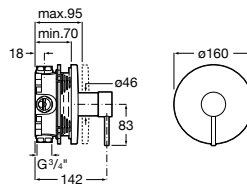

Thesis

A5A2B50C00 1/2" built-in bath or shower mixer. To completed with RocaBox 525869403

M2

A5A2B68C00 1/2" built-in shower mixer with automatic diverter. To completed with RocaBox 525869403

Naia

A5A2B96C00 Built-in shower mixer. To completed with RocaBox 525869403

Lanta

A5A2B11C00 1/2" built-in bath or shower mixer. To completed with RocaBox 525869403

Atlas

A5A2B90C00 1/2" built-in bath or shower mixer. To complete with RocaBox 525869403