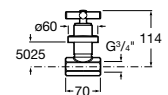

Loft

A5A1543C00 Built-in valve. 1/2" F index (cold)

A5A1843C00 Built-in valve. 1/2" C index (warm)