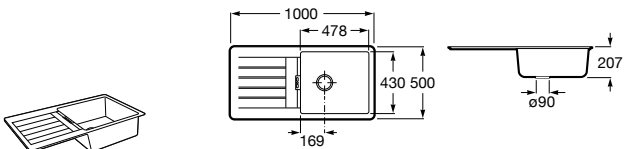

Oslo 100

A880130..0 QUARZEX® single bowl kitchen sink