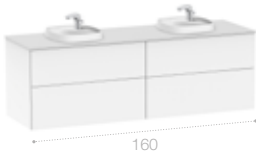

Base unit for in countertop basin
Page 136