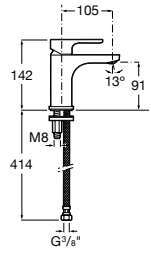

Monodin-N

A5A3298C00 Smooth body basin mixer mezzo with click clack waste, Cold Start

L20

A5A3K09C00 Smooth body basin mixer, Cold Start, XL handle

L20

A5A3B09C00 Smooth body medium-neck basin mixer, Cold Start, XL handle

Victoria

A5A3025C00 Basin mixer with pop-up waste

L20

A5A3I09C00 Basin mixer with pop-up waste, Cold Start, XL handle

Victoria

A5A3125C00 Basin mixer with chain connector

L20

A5A3J09C00 Basin mixer with chain connector, Cold Start, XL handle

Victoria L

A5A3E25C00 L - Basin Mixer with brass pop-up-waste

A5A3F25C00 L - Basin Mixer with plastic pop-up-waste

Victoria L

A5A3G25C00 L - Basin Mixer with chain connector