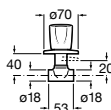

Regulating valves

Brava

A5A1830C00 Built-in valve for welding. 18 mm Ø blue index
A5A0830C00 Built-in valve for welding. 18 mm Ø red index