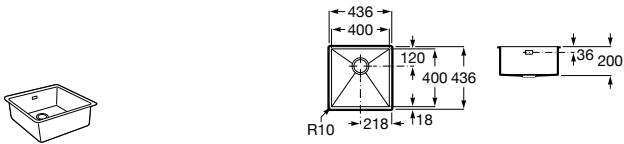

Paris 40

A870J10400 Stainless steel single bowl kitchen sink