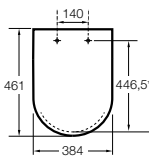

Dama Retro

- A801327..4** Lacquered seat and cover for toilet with easy removable hinges

Access

- A80123C004** Seat and cover with open ring and front opening for WC

Debba Square

- A8019D0..4** Seat and cover for toilet
- A8019D2..4** Soft-closing seat and cover for toilet