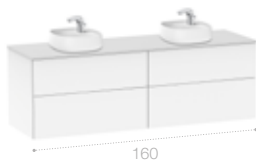

Base unit for over countertop basin
Page 136

Base unit for over countertop basin
Page 000