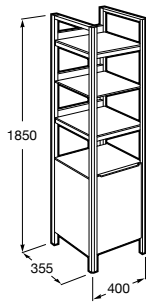

A856844XXX Reversible column unit

A856844XXX Reversible column unit