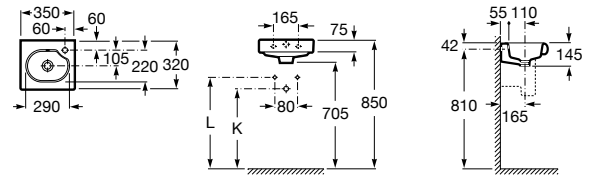

Installation	K (Trap)	L
Wall-hung	530	610
Semi-pedestal	600	660