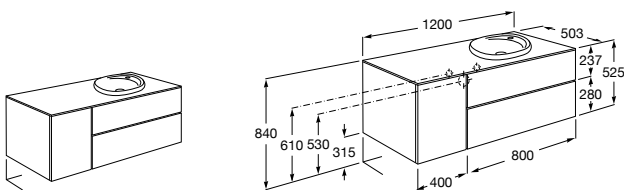

Beyond

A851410XXX Base unit for in countertop basin on the left