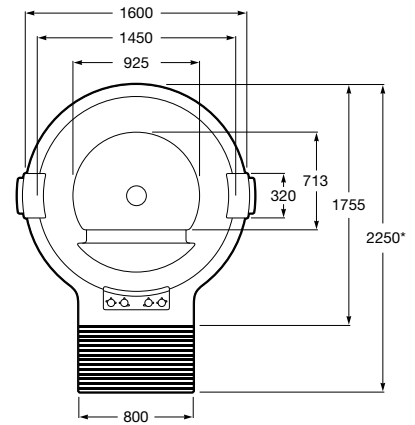

Built-in baths

*Optional wood platform

Circular

A248207..1 Circular acrylic bath with Total Premium hydromassage and waste kit. Includes thermostatic faucet with hand-shower and waterfall.

A248206..1 Circular acrylic bath with waste kit. Includes thermostatic faucet with hand-shower and waterfall.

A248221000 Wood platform