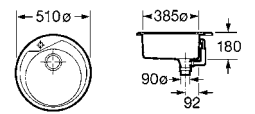

A870B10550 PLUS - Stainless steel single bowl kitchen sink