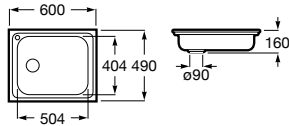

A870L10600 PLUS - Stainless steel single bowl kitchen sink