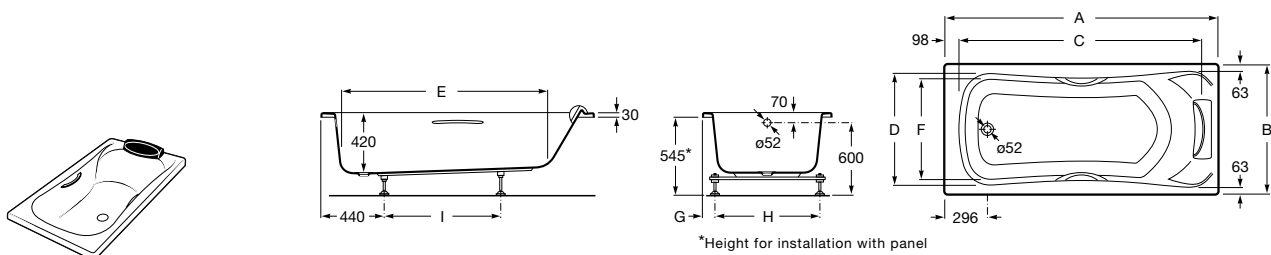

BeCool

Rectangular acrylic bath with Total hydromassage and waste kit

	A	B	C	D	E	F	G	H	I	Litr.
A248046..1	1900	1100	1695	774	1435	695	85	730	810	300
A248048..1	1800	800	1595	674	1335	590	80	640	810	240
A248050..1	1700	800	1495	674	1235	590	80	640	700	255
A248342..1	1700	700	1495	574	1235	485	70	560	700	200

Rectangular acrylic bath with grips

	A	B	C	D	E	F	G	H	I	Litr.
A248014..1	1900	1100	1695	774	1435	695	85	730	810	300
A248015..1	1800	800	1595	674	1335	590	80	640	810	240
A248016..1	1700	800	1495	674	1235	590	80	640	700	255
A248340..1	1700	700	1495	574	1235	485	70	560	700	200