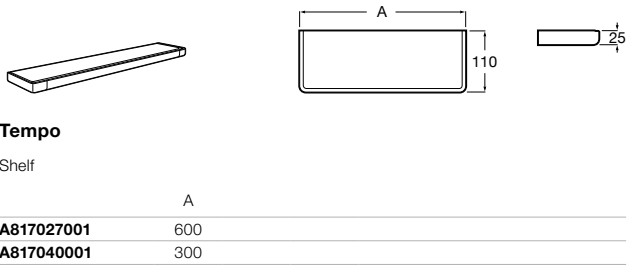

Accessories / Shelves

Select

A816306001 Shelf

Tempo
Shelf

	A
A817027001	600
A817040001	300

Onda Plus

A380247001 Shelf

Nuova