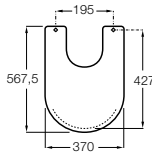

Inspira Round

A806522..B ROUND - Soft-closing SUPRALIT® bidet lid