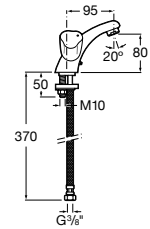

Basin faucets / deck-mounted / twin-lever

Brava

- **A5A3130C00** Basin mixer with chain connector

Thesis

- **A5A4450C00** Basin mixer with central spout, with pop-up waste

Basin faucets / built-in / single-lever