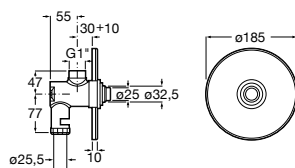

Instant

A5A2677C00 Self-closing built-in shut-off cock for shower with round wall-plate

Aqualine

A5A9777C00 AQUALINE - Built-in flush valve for WC. Dual flush 6/3L