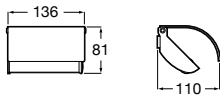

Twin

A816713001 Toilet roll holder with cover (Can be installed with screws or adhesive)

Hotel's Classic

A815437001 Toilet roll holder with cover