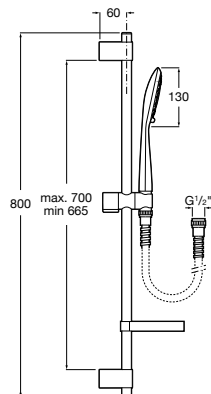

Stella 80

A5B1403C00 Shower kit with Stella 80/3 handshower, 700 mm slide bar with adjustable handshower bracket and flexible hose

A5B9403C00 Shower kit with Stella 80/1 handshower, 700 mm slide bar with adjustable handshower bracket and flexible hose

Sensum Square 130/4

A5B1408C00 SQUARE - Shower kit with Sensum Square 4 functions handshower, 800 mm slide bar with adjustable handshower bracket, soap dish and 1.70 m flexible hose. Chromed