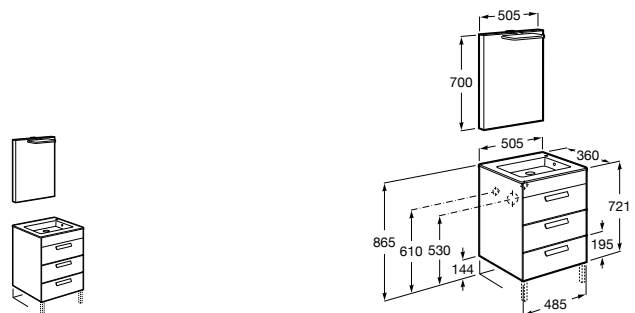

Debba Compact Family

A857125XXX	Unik (compact base unit with three drawers and basin)
A851278XXX	Pack (compact base unit with three drawers, basin, mirror and LED spotlight)
A816757339	Optional leg set (x2)