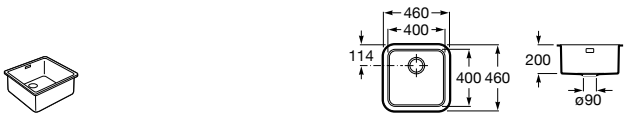

Berlin 40 Plus

A870B10400 PLUS - Stainless steel single bowl kitchen sink