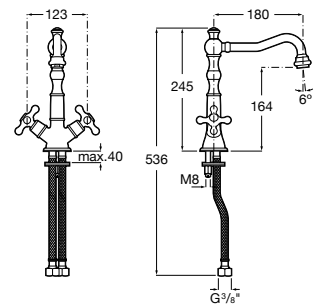

L20

A5A8909C00 Kitchen sink mixer with swivel spout, Cold Start

Carmen

A5A844BC00 Kitchen sink mixer with swivel spout

Victoria

A5A8925C00 Kitchen sink mixer with swivel spout