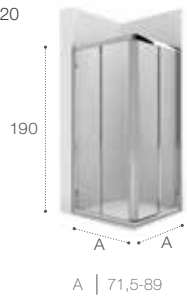

2L2

Victoria
□ 320