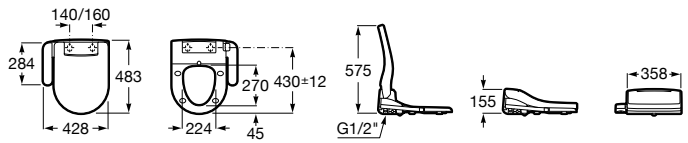

Premium Soft

A804008..1 Seat with cleaning and drying functions, which adapts to a wide range of "soft"-shaped Roca WCs (slightly rounded shape). Simple installation, only requires a conventional water and power outlet.