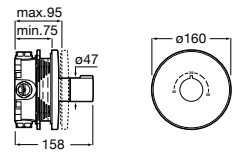

Round High-Flow central thermostat

A5A9A4AC00 ROUND - High flow thermostatic mixer. To complete with Rocabox 525869403