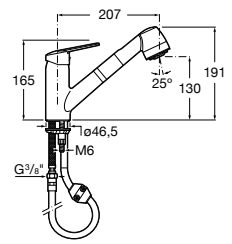

Victoria

A5A8125C00 Kitchen sink mixer with retractable swivel spout and rinse spray function