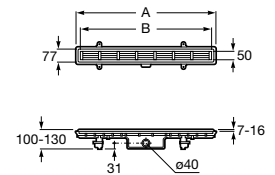

In-Drain X3

IN-DRAIN X3 - Installation drainage kit with support for ceramic plate (plate not included) and premounted geotextile fabric

	A	B
A276131000	950 x 50	990
A276130000	850 x 50	890
A276129000	750 x 50	790
A276128000	650 x 50	690