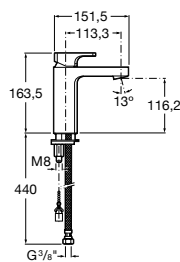

L90

A5A3F01C00 Smooth body basin mixer, Cold Start