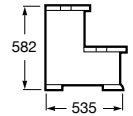

Broadway Round

A8S3000..0 Spa Broadway Round with panels

A8S300S..0 Spa Broadway Round without panels

Complements

A8S0117000 Steps for spa

A8S0003000 Steps for spa

A8S0115000 Round steps for Spa