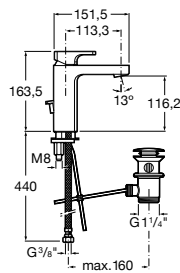

L90

A5A3E01C00 Basin mixer with pop-up waste, Cold Start