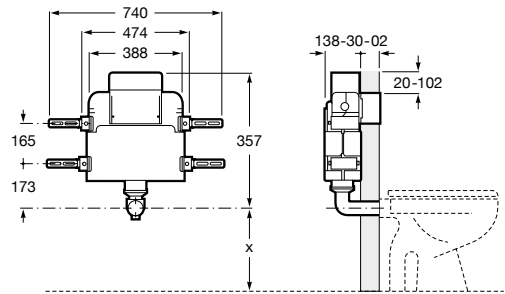

Basic Tank under window

A890121200 BASIC TANK L - Low height concealed cistern with dual flush (4.5/3 - 6/3 L)