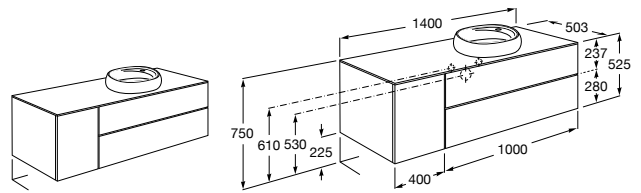

Beyond

A851402XXX Base unit for over countertop basin on the left