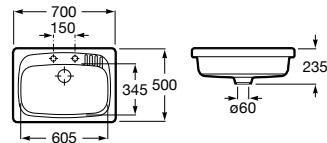

A870J10740 Stainless steel single bowl kitchen sink