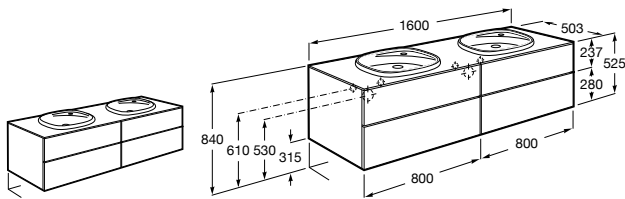

Beyond

A851419XXX Base unit for two in countertop basins