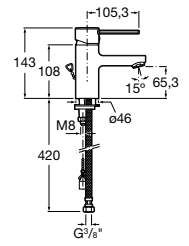

Malva

A5A333BC00 Single-lever basin mixer mezzo with pop-up waste, aerator and flexible supply hoses. Cold Start

Targa

A5A3160C00 Basin mixer with retractable chain

Malva

A5A303BC00 Basin mixer with pop-up waste, Cold Start

Targa

A5A3260C00 Smooth body basin mixer

Malva

A5A313BC00 Basin mixer with chain, Cold Start

Monodin-N

A5A3098C00 Basin mixer with pop-up waste, Cold Start

Malva

A5A323BC00 Smooth body basin mixer, Cold Start

Targa

A5A3060C00 Basin mixer with pop-up waste

Monodin-N

A5A3198C00 Basin mixer with retractable chain, Cold Start