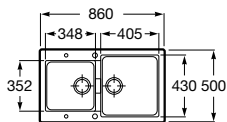

Oslo 85 2C

A880160..0 QUARZE® double bowl kitchen sink