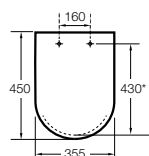

Carmen

- **A801B52..B** Soft-closing SUPRALIT® seat and cover for toilet

Dama

- **A801782..4** Soft-closing lacquered seat and cover for toilet
- **A801780..4** Lacquered seat and cover for toilet

Element

- **A801572..4** Soft-closing lacquered seat and cover for toilet