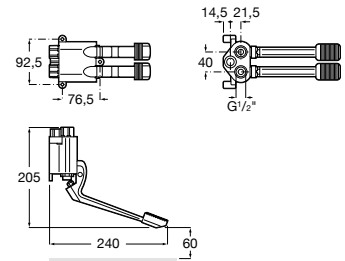

Basin faucets / Wall-mounted pedal