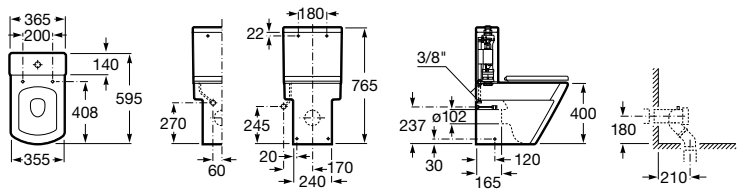

Hall

- **A342627..0** Vitreous china close-coupled WC with dual outlet
- **A341620..0** Dual flush 6/3L WC cistern
- **A801622..4** Soft-closing compact lacquered seat and cover for toilet
- **A801620..4** Compact lacquered seat and cover for toilet