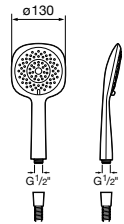

Sensum Square

- A5B1108C00** SQUARE - Handshower with 4 functions: Rain, NightRain, Tonic and Pulse

Plenum Square

- A5B1110C00** SQUARE - Handshower with 3 functions: Rain, RainStorm and Pulse
- A5B1110CB0** SQUARE - Handshower with 3 functions: Rain, RainStorm and Pulse