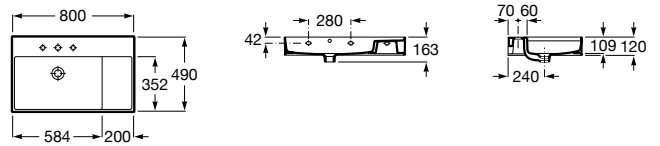

K (Trap)		J
Totem/Minimal	530	610	
Bottle	570	640	

Carmen

- A3270A0..0 Wall-hung vitreous china basin
- A3270A0..3 Wall-hung vitreous china basin
- A3370A0..0 Vitreous china full pedestal for basin

Inspira

- A32752B..0 FINECERAMIC® wall-hung or vanity vitreous china basin

Kalahari

- A327878..H Wall-hung or vanity vitreous china basin
- A327878..0 Wall-hung or vanity vitreous china basin without taphole

Khroma

- A327650..0 Wall-hung vitreous china basin
- A337650..0 Vitreous china full pedestal for basin
- A337652..0 Vitreous china semipedestal for basin

	K (Trap)		L
Totem/Minimal	530	610	
Bottle	570	640	

Prisma

- A327545..0 Wall-hung or vanity vitreous china basin