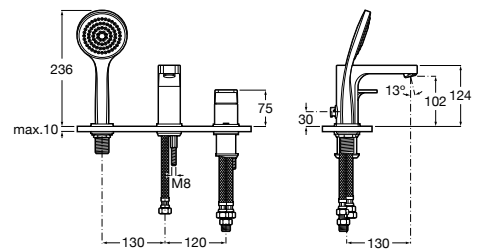

L90

A5A9801C00 Deck-mounted bath-shower mixer with short spout, diverter and handshower