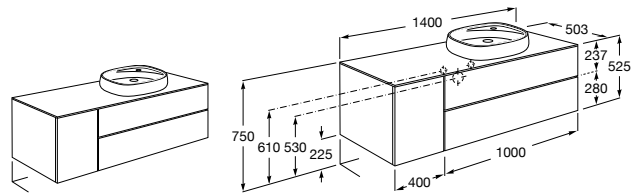

Beyond

A851404XXX Base unit for over countertop basin on the left