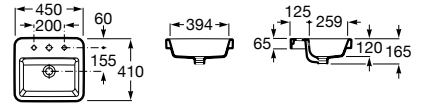

The Gap

A32747Y..0 In countertop vitreous china basin. Faucet not included.

	K (Trap)	J	M
530 Totem/Minimal	610	150	
610 Bottle	640	150	

Beyond

A3270B7..0 In countertop FINECERAMIC® basin

The Gap

A32747Z..0 In countertop vitreous china basin. Faucet not included.

Foro

A327872..0 In countertop vitreous china basin

	J (Trap)
530 Totem/Minimal	570
570 Bottle	

Inspira Square

A32753R..0 SQUARE - In countertop FINECERAMIC® basin

	J (Trap)
530 Totem/Minimal	570
570 Bottle	

Inspira Soft

A32750R..0 SOFT - In countertop FINECERAMIC® basin