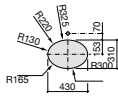

Berna

A327871..1 Under countertop vitreous china basin