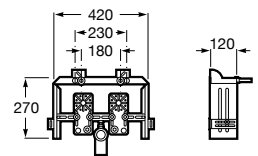

A890091200 DUPLO BIDET - Concealed structure for bidet

Basic Bidet