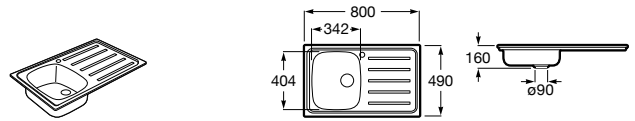

J-80 ED

A870F30801 Stainless steel single bowl kitchen sink and right drainer