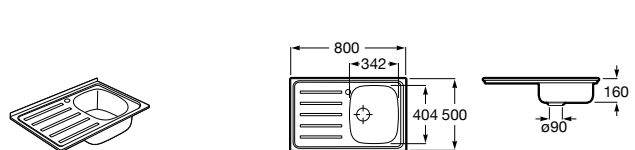

E-80 EI

A870H40801 Stainless steel single bowl kitchen sink and left drainer