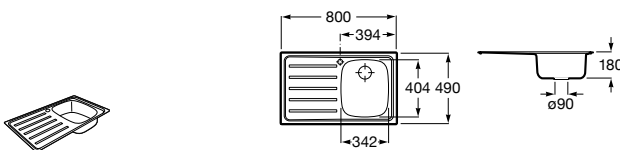

J-80 EI Plus

A870L40800 PLUS - Stainless steel single bowl kitchen sink and left drainer