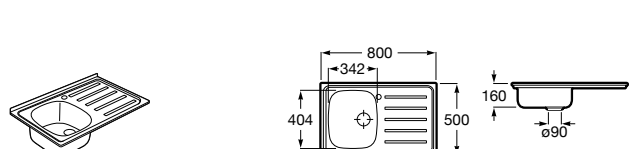

E-80 ED

A870H30801 Stainless steel single bowl kitchen sink and right drainer