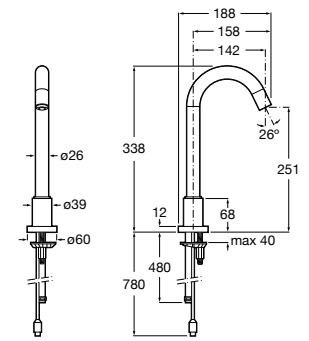

Loft-E

- **A5A3143C00** Electronic high-neck basin faucet (one water) with sensor integrated in the spout. Powered by four 1.5V LRG (AA) alkaline batteries.
- **A5A3943C00** Electronic high-neck basin faucet (one water) with sensor integrated in the spout. Mains operated at 230V. It includes power source.
- **A5A3743C00** Electronic high-neck basin faucet (pre-mixed water) with sensor integrated in the spout. Powered by four 1.5V LRG (AA) alkaline batteries.
- **A5A3843C00** Electronic high-neck basin faucet (pre-mixed water) with sensor integrated in the spout. Mains operated at 230V. It includes power source.