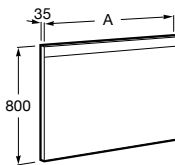

Prisma Comfort

CONFORT - Mirror with upper and lower LED lighting and demister device

	A
A812277000	1300
A812268000	1200
A812267000	1100
A812266000	1000
A812265000	900
A812264000	800
A812263000	600