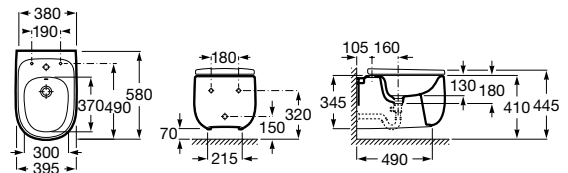

Wall-hung bidets

Beyond

A3570B6..0 Vitreous china wall-hung bidet. Cover not included.

A806B82..B Soft-closing SUPRALIT® bidet lid