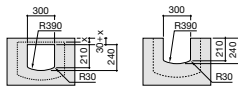

Hall

A327882..0 Over countertop vitreous china basin without taphole

A327882..H Over countertop vitreous china basin