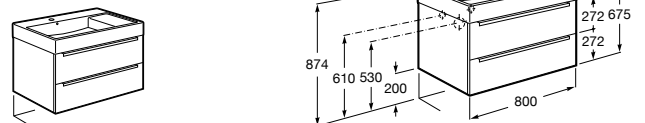

Inspira

- **A851076XXX** Unik (base unit and basin)
- **A816815339** Optional leg set (x2)