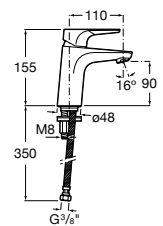

Atlas

A5A3290C00 Smooth body basin mixer, Cold Start