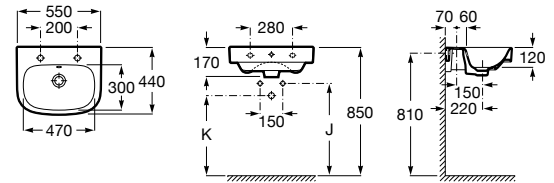

The Gap

- A327475..0 Wall-hung or over countertop vitreous china basin
- A337470..0 Vitreous china full pedestal for basin
- A337471..0 Vitreous china semipedestal for basin

Trap	K	J
Totem/minimal	530	610
Bottle	570	640

Debba

- A325995..0 Wall-hung vitreous china basin
- A325995..1 Wall-hung vitreous china basin with two tapholes
- A335990..0 Vitreous china full pedestal for basin
- A337991..0 Vitreous china semipedestal for basin