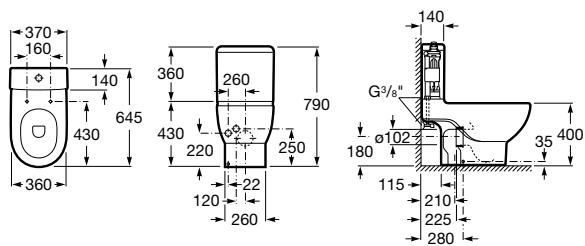

Meridian

- A342245..0** Vitreous china close-coupled WC with dual outlet
- A341241..0** Dual flush 4,5/3L WC cistern
- A8012A2..4** Soft-closing seat and cover for toilet
- A8012A0..4** Seat and cover for toilet
- AV0007900R** Elbow distance to wall 120 mm once installed