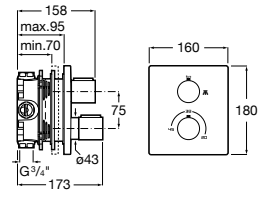

T-2000

A5A2C88C00 Built-in thermostatic bath-shower mixer. To completed with RocaBox 525869403

T-1000 Square

A5A2C1AC00 Built-in thermostatic 1 way mixer. To complete with RocaBox A525869403

T-1000 Round

A5A2C09C00 Built-in thermostatic bath or shower mixer. To completed with RocaBox 525869403

T-500

A5A2B18C00 Built-In Thermostatic Shower Mixer

Thermostats / High Flow

Square High-Flow central thermostat

A5A9B4AC00 SQUARE - High flow thermostatic mixer. To complete with Rocabox 525869403