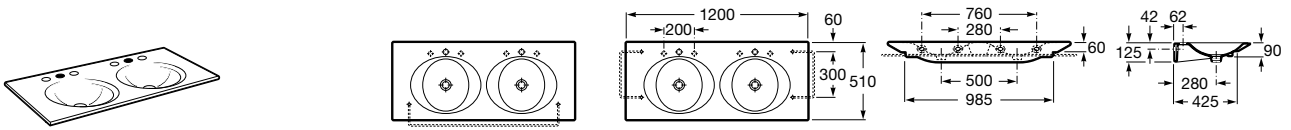

A327630..0 Wall-hung or vanity vitreous china basin

	K (Trap)	L
Totem/Minimal	530	610
Bottle	570	640

Prisma

A327540..0 Wall-hung or vanity vitreous china basin

Kalahari

A327896..0 Wall-hung or vanity vitreous china basin