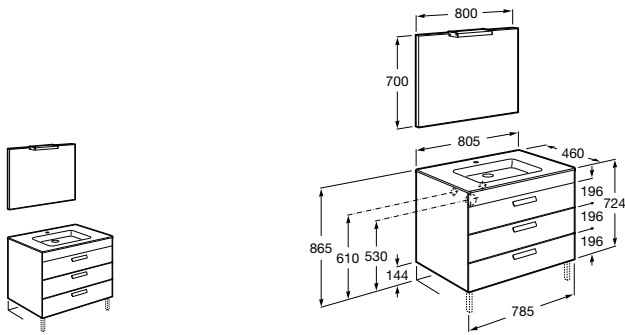

Victoria-N Oval

A851215XXX	OVAL - Unik (base unit and basin)
A851223XXX	OVAL - Pack (base unit, basin, mirror and LED spotlight)
A816413001	Optional leg set (x2)

Debba Family

A855974XXX	Unik (base unit with three drawers and basin)
A855992XXX	Pack (base unit with three drawers, basin, mirror and LED spotlight)
A816757339	Optional leg set (x2)