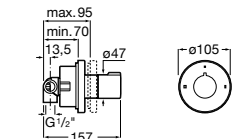

Round 2-way diverter

A5A154AC00 2 ways built-in diverter subset 1/2". To complete with Rocabox 525869403

A525166803 Built-in body for 2 ways diverter