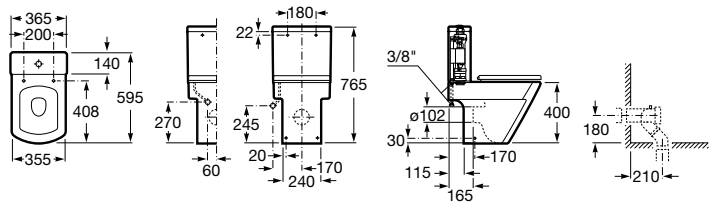

Hall

- **A342628..0** Compact back to wall vitreous china close-coupled WC with dual outlet
- **A341620..0** Dual flush 6/3L WC cistern
- **A801622..4** Soft-closing compact lacquered seat and cover for toilet
- **A801620..4** Compact lacquered seat and cover for toilet