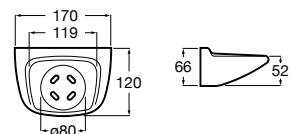

Onda Plus

- A380367001 Wall-mounted toothbrush and tumbler holder