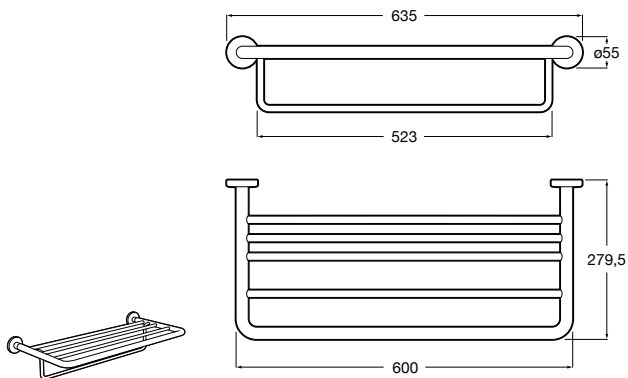

Hotel's

A816379001 Towel rack with towel rail