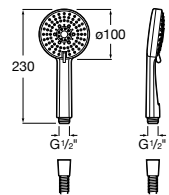

Sensum Square

- A5B1108C00** SQUARE - Handshower with 4 functions: Rain, NightRain, Tonic and Pulse

Plenum Square

- A5B1110C00** SQUARE - Handshower with 3 functions: Rain, RainStorm and Pulse
- A5B1110CB0** SQUARE - Handshower with 3 functions: Rain, RainStorm and Pulse