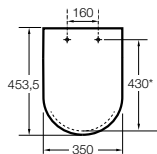

The Gap Comfort

- A801472..4 Soft-closing seat and cover for toilet
- A801470..4 Seat and cover for toilet