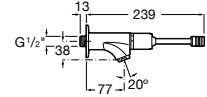

Accessibility / Built-in faucets / Self-closing

Instant

A5A7977C00 CARE - Self-closing wall-mounted basin faucet