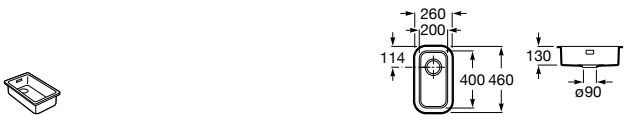

Berlin 20

A870A10200 Stainless steel single bowl kitchen sink