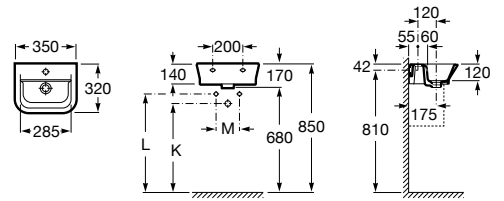

The Gap

A327479..0 Compact wall-hung vitreous china basin

A337472..0 Vitreous china semipedestal for compact basin

Corner wall-hung basins

Nexo

A327646..0 Wall-hung vitreous china basin

K (Trap)
530 Totem/Minimal
570 Bottle