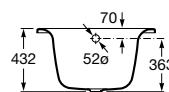

Princess-N

Rectangular steel bath with Total hydromassage and waste kit

	A	B	C	D	E	Litr.
A247909..1	1700	750	1517	620	415	215
A247906..1	1600	750	1417	620	415	205
A247905..1	1700	700	1517	575	430	190

Rectangular steel bath with Tonic hydromassage, anti-slip base and waste kit

	A	B	C	D	E	Litr.
A247799..1	1700	750	1517	620	415	215
A247796..1	1600	750	1417	620	415	205
A247800..1	1700	700	1517	575	430	190

Rectangular steel bath with anti-slip base

	A	B	C	D	E	Litr.
A220270..1	1700	750	1517	620	415	215
A220370..1	1600	750	1417	620	415	205
A220470..1	1500	750	1317	620	415	190
A220950..1	1700	700	1517	575	430	190

Rectangular steel bath with anti-slip base

	A	B	C	D	E	Litr.
A220990..0	1700	700	1517	575	430	190

Headrest (White)

A291053000