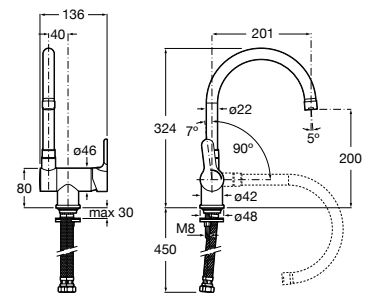

L20

A5A8209C00 Kitchen sink mixer with folding swivel spout, Cold Start