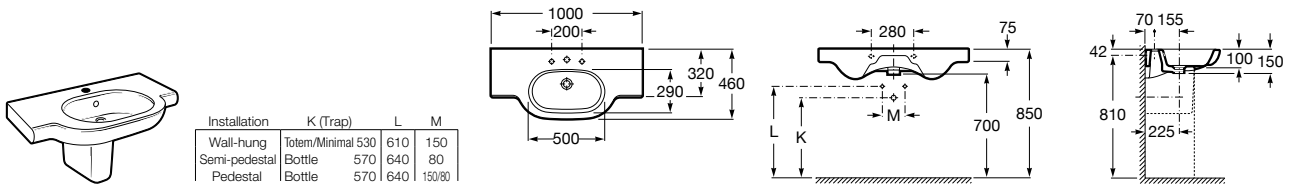

Meridian

A32724B..0 Wall-hung vitreous china basin

A335240..0 Vitreous china full pedestal for basin

A337241..0 Vitreous china semipedestal for basin