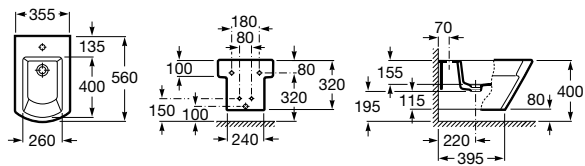

Hall

- **A35762K..0** Vitreous china wall-hung bidet. A compatible Roca installation system is required for the installation of wall-hung bidets.
- **A80662B..4** Lacquered bidet lid

Inspira Square

- **A357535..0** SQUARE - Vitreous china wall-hung bidet. A compatible Roca installation system is required for the installation of wall-hung bidets.
- **A806532..B** SQUARE - Soft-closing SUPRALIT® bidet lid

Inspira Round

- **A357525..0** ROUND - Vitreous china wall-hung bidet. A compatible Roca installation system is required for the installation of wall-hung bidets.
- **A806522..B** ROUND - Soft-closing SUPRALIT® bidet lid

Meridian

- **A357245..0** Vitreous china wall-hung bidet. A compatible Roca installation system is required for the installation of wall-hung bidets.
- **A8062A2..4** Soft-closing bidet lid
- **A8062A0..4** Bidet lid with stainless steel hinges

Dama

- **A357785..0** Wall-hung bidet without cover. Faucet not included. A compatible Roca installation system is required for the installation of wall-hung bidets.
- **A806782..4** Soft-closing lacquered cover for bidet
- **A806780..4** Lacquered bidet lid