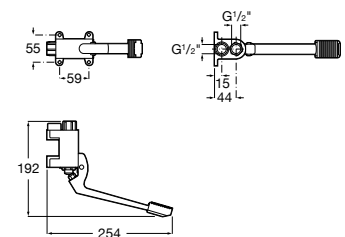

Instant Foot

A505128900 FOOT - Progressive foot pedal mixer. Wall-mounted.

Instant Foot

A505127900 FOOT - Self-closing foot pedal faucet. Wall-mounted