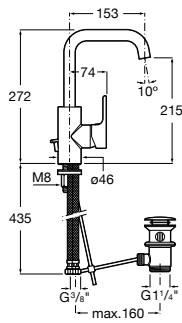

Basin faucets / deck-mounted / single-lever

L20

A5A4009C00 Basin mixer, integrated lateral handle, with pop-up waste, Cold Start