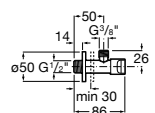

Stop valve

A525164400 Stop valve 1/2" - 3/8" (ceramic valve)