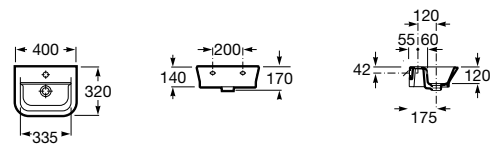

Nexo

A327645..0 Compact wall-hung vitreous china basin

Installation	K (Trap)	L	M	
Wall-hung	Totem/Minimal	530	610	150
Semi-pedestal	Bottle	570	640	80
Pedestal	Bottle	570	640	150/80

The Gap

A327478..0 Compact wall-hung vitreous china basin

A337472..0 Vitreous china semipedestal for compact basin