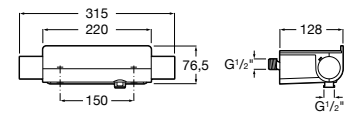

Loft-T

A5A1343C00 Thermostatic wall-mounted shower mixer, handshower, 1,50 m flexible hose and swivel wall bracket