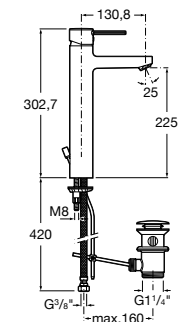

Malva

A5A373BC00 Smooth body high-neck basin mixer with pop-up waste, Cold Start

Targa

A5A4060C00 Basin mixer, integrated lateral handle, with pop-up waste, Cold Start