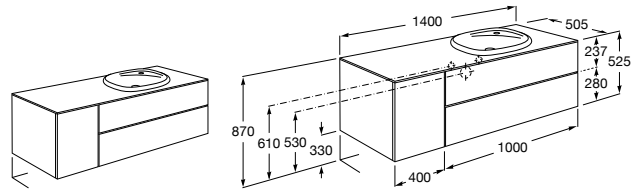

Beyond

A851393XXX Unik (base unit with two drawers, one door and SURFEX® basin on the left)