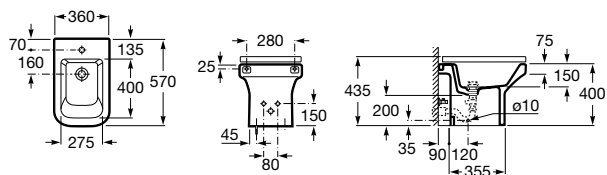

Dama

- A357784..0 Vitreous china bidet. Cover not included.
- A806782..4 Soft-closing lacquered cover for bidet
- A806780..4 Lacquered bidet lid