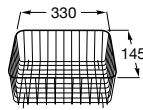

Stainless crockery basket

A865130001 Crockery basket for kitchen sink