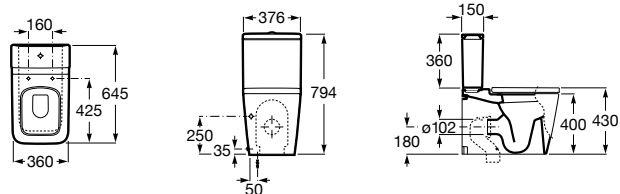

Inspira Square

- **A342537..0** SQUARE - Back to wall vitreous china close-coupled WC with dual outlet
- **A341520..0** Dual flush 4,5/3L WC cistern with bottom inlet
- **A801532..B** SQUARE - Soft-closing SUPRALIT® seat and cover for toilet

Inspira Round

- **A342527..0** ROUND - Back to wall vitreous china close-coupled WC with dual outlet
- **A341520..0** Dual flush 4,5/3L WC cistern with bottom inlet
- **A801522..B** ROUND - Soft-closing SUPRALIT® seat and cover for toilet

Meridian

- **A34224C..U** Comfort height back to wall vitreous china close-coupled WC with dual outlet
- **A341242..0** Dual flush 4,5/3L WC cistern for compact toilet
- **A8012AC..4** Soft-closing compact lacquered seat and cover for toilet
- **A8012AB..4** Compact seat and cover for toilet

Meridian

- **A342245..0** Vitreous china close-coupled WC with dual outlet
- **A341241..0** Dual flush 4,5/3L WC cistern
- **A8012A2..4** Soft-closing seat and cover for toilet
- **A8012A0..4** Seat and cover for toilet
- **AV0007900R** Elbow distance to wall 120 mm once installed