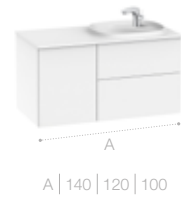

Unik (basin and base unit)
for Surfex® basin
Page 142