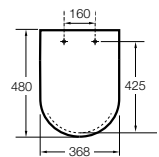

Beyond

- **A801B82..B** Soft-closing SUPRALIT® seat and cover for toilet

Debba Round

- **A801B20..B** Seat and cover for WC with stainless steel hinges
- **A801B22..B** Soft-closing seat and cover for WC