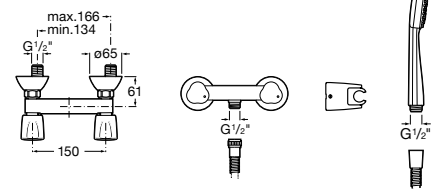

Loft

A5A2043C00 Wall-mounted shower mixer with 1.50 m flexible shower hose, handshower and swivel wall bracket

Carmen

A5A204BC00 Wall-mounted shower mixer with accessories

Brava

A5A2030C00 Wall-mounted shower mixer with automatic diverter with retention, 1.50 m flexible shower hose, handshower and swivel wall bracket