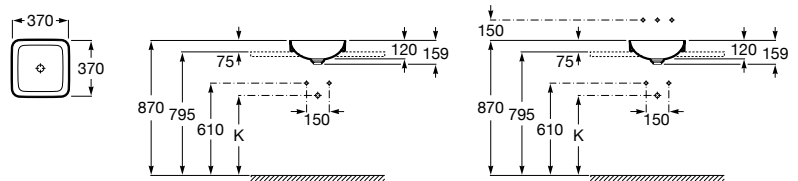

The Gap

A32747Z..0 In countertop vitreous china basin. Faucet not included.

Foro

A327872..0 In countertop vitreous china basin

	J (Trap)
530 Totem/Minimal	570
570 Bottle	

Inspira Square

A32753R..0 SQUARE - In countertop FINECERAMIC® basin