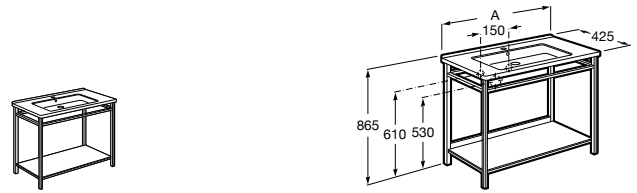

Mini

A855866XXX Pack with cabinet mirror (base unit, basin and cabinet mirror)

Natura

UNIK – Set of natural wood structure unit with shelf, and vanity basin. Siphon not included.

	A
A851056392	850
A851055392	650