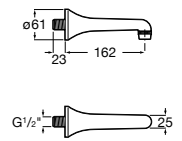

Instant Foot

A505326900 Wall spout