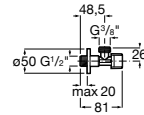

Stop valve

A525164500 Stop valve 1/2" - 1/2" (ceramic valve)