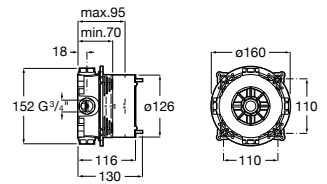

RocaBox Universal

- **A525869403** Universal RocaBox
- **A525564303** Internal extension kit (20mm)
- **A525564600** ROUND - Extension kit (20 mm)
- **A525564700** SQUARE - Extension kit (20 mm)