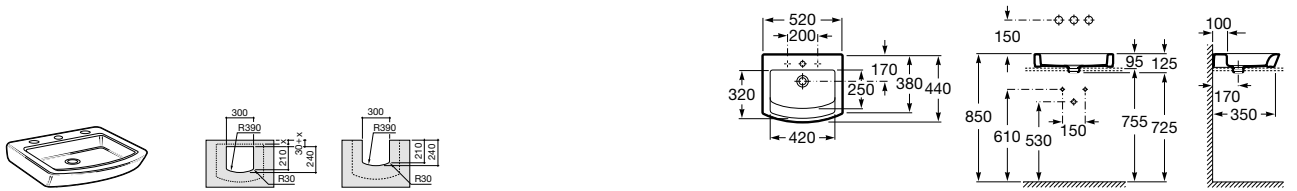

Hall

A327882..0 Over countertop vitreous china basin without taphole

A327882..H Over countertop vitreous china basin