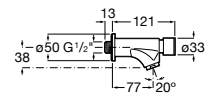

Basin faucets / Deck-mounted / Self-closing

Instant

A5A3177C00 Self-closing deck-mounted basin mixer with push-button

Instant

A5A4277C00 Self-closing deck-mounted basin faucet with push-button
A5A4477C00 Self-closing deck-mounted basin faucet with push-button. ECO Version

Sprint

A5A4224C00 Self-closing basin pillar faucet, push-button with flow-regulator

Sprint

A5A3124C00 Self-closing deck-mounted basin mixer with aerator, push button, lateral handle for temperature regulation

Avant

A5A4279C00 Self-closing basin pillar faucet with push-button

Basin faucets / Built-in / Self-closing

Avant

A5A3179C00 Self-closing deck-mounted basin mixer with push-button and lateral handle for temperature regulation

Instant

A5A7877C00 Self-closing wall-mounted basin faucet with push button

Sprint

A5A7824C00 Self-closing wall-mounted basin faucet, push button. Adjustable

Avant

A5A3279C00 Self-closing deck-mounted basin mixer with push-button

Avant

A5A7979C00 Self-closing wall-mounted basin faucet with push button and 190 mm long spout