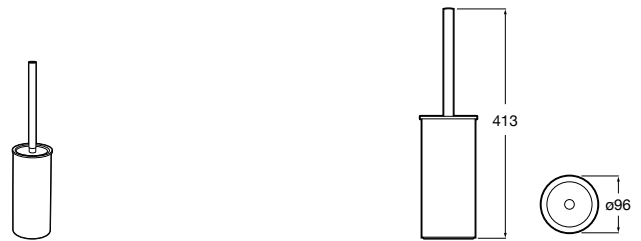

Tempo

A817038001 Floor standing toilet brush holder