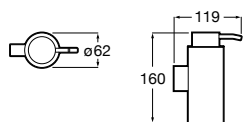

Cubica

A816828001 Wall-mounted gel dispenser

Superinox

A817301002 Wall-mounted gel dispenser