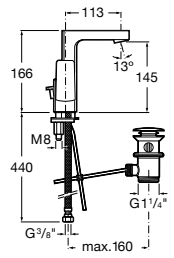

L90

A5A4001C00 Basin mixer, integrated lateral handle, with pop-up waste, Cold Start