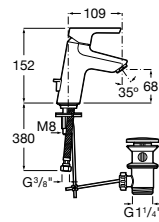

Targa

A5A3160C00 Basin mixer with retractable chain

Malva

A5A303BC00 Basin mixer with pop-up waste, Cold Start