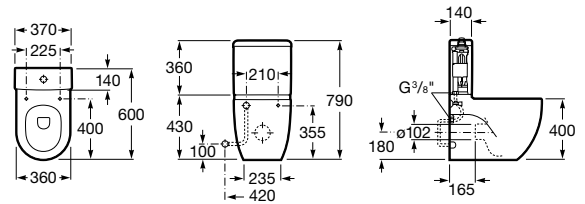

Meridian

- **A342248..0** Compact back to wall vitreous china close-coupled WC with dual outlet
- **A341242..0** Dual flush 4,5/3L WC cistern for compact toilet
- **A8012AC..4** Soft-closing compact lacquered seat and cover for toilet
- **A8012AB..4** Compact seat and cover for toilet