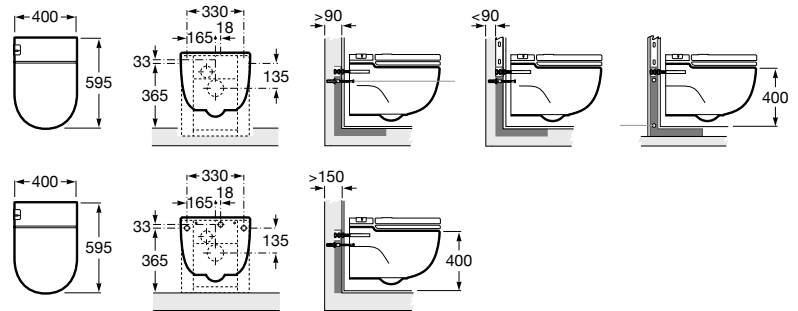

In-tank WCs