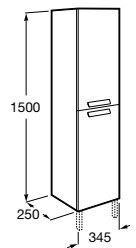

Column units

A857137XXX Column unit

A856931XXX Reversible column unit

A856844XXX Reversible column unit

A856844XXX Reversible column unit

A857004XXX Column unit with mirror (left hand)
A857034XXX Column unit with mirror (right hand)

A856660XXX Reversible column unit
A816413001 Optional leg set (x2)

A856913XXX Reversible column unit

A856577XXX Reversible column unit
A816413001 Optional leg set (x2)