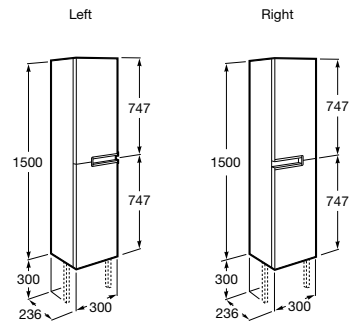

Column units

A857137XXX Column unit

A856931XXX Reversible column unit

A856844XXX Reversible column unit

A856844XXX Reversible column unit

A857004XXX Column unit with mirror (left hand)
A857034XXX Column unit with mirror (right hand)

A856660XXX Reversible column unit
A816413001 Optional leg set (x2)