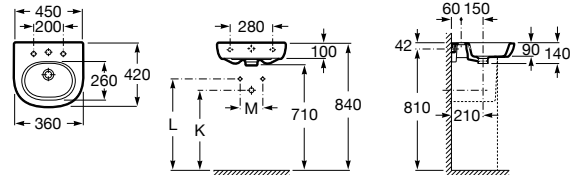

Hall

A327624..0 Wall-hung or over countertop vitreous china basin

Installation	K (Trap)	L	M	
Wall-hung	Totem/Minimal	530	610	150
Semi-pedestal	Bottle	570	640	80
Pedestal	Bottle	570	640	150/80