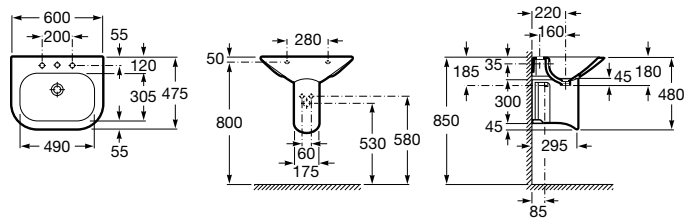

Element

A327570..0 Wall-hung or over countertop vitreous china basin without taphole

Nexo

A327641..0 Wall-hung vitreous china basin

A337641..0 Vitreous china full pedestal for basin

A337642..0 Vitreous china semipedestal for basin