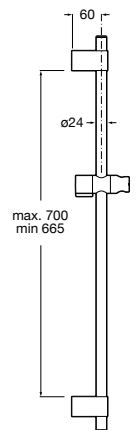

Shower complements / bars

Sensum

A5B0405C00 800 mm shower slide bar with adjustable handshower bracket

A5B5150TP0 Transparent soap dish for shower bar

A5B5150C00 Chromed soap dish for shower bar