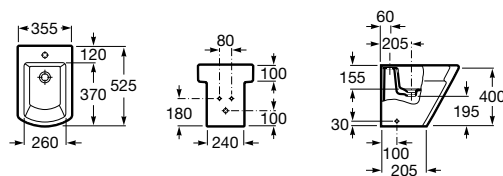

Compact floorstanding bidets