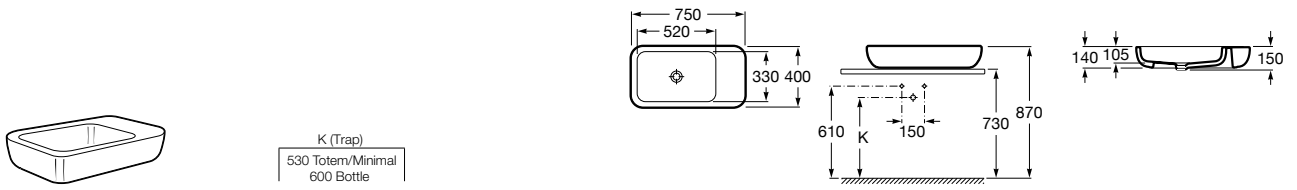

Khroma

A327655..0 Over countertop vitreous china basin