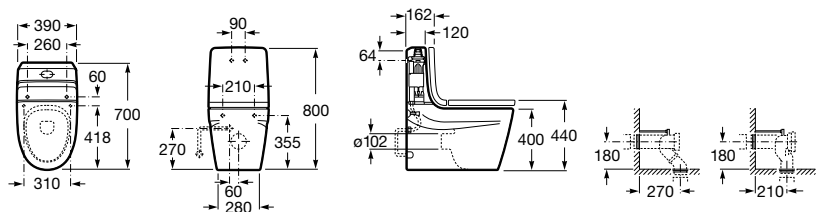

Element

- **A342577..0** Vitreous china close-coupled WC with dual outlet
- **A341570..0** Dual flush 6/3L WC cistern
- **A801572..4** Soft-closing lacquered seat and cover for toilet

Khroma

- **A342657..0** Vitreous china close-coupled WC with dual outlet
- **A341650..0** Dual flush 6/3L WC cistern
- **A80165A...** Tank-front backrest
- **A801652...** Soft-closing seat and cover for toilet