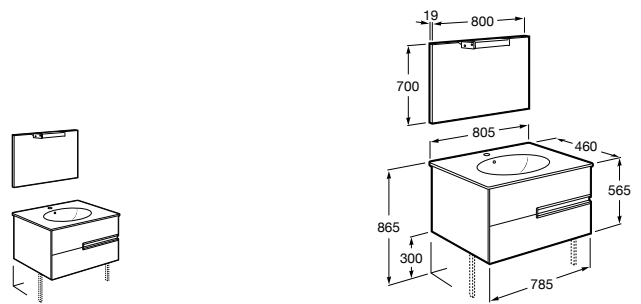

Victoria-N Oval

A851215XXX	OVAL - Unik (base unit and basin)
A851223XXX	OVAL - Pack (base unit, basin, mirror and LED spotlight)
A816413001	Optional leg set (x2)

Debba Family

A855974XXX	Unik (base unit with three drawers and basin)
A855992XXX	Pack (base unit with three drawers, basin, mirror and LED spotlight)
A816757339	Optional leg set (x2)