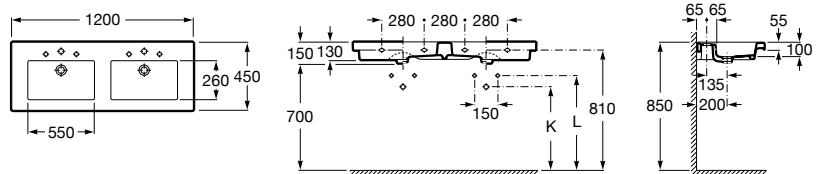

Stratum

A327630..0 Wall-hung or vanity vitreous china basin

	K (Trap)	L
Totem/Minimal	530	610
Bottle	570	640