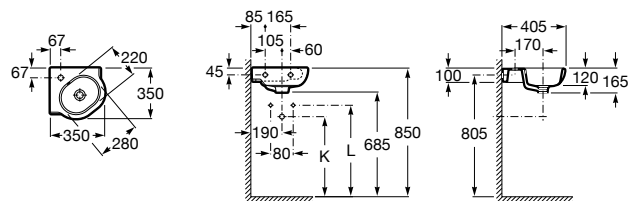

Hall

A327623..0 Wall-hung vitreous china basin left hand

Installation	K (Trap)	L
Wall-hung	530	610
Semi-pedestal	570	640

Meridian

A32724C..0 Wall-hung vitreous china basin