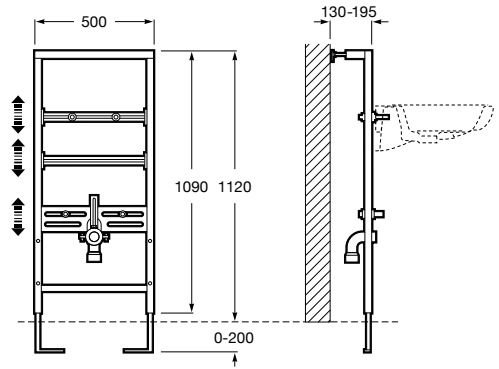

Installation systems / Basins

A890093000 DUPLO BASIN - Concealed structure for basin