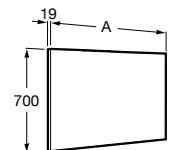

Mirrors

Iridia

Mirror with perimetral LED lighting and demister device

	A
A812347000	1400
A812346000	1200
A812342000	1000
A812341000	800
A812340000	600
A812339000	400

Prisma Basic

BASIC - Mirror with upper LED lighting

	A
A812262000	1200
A812261000	1100
A812260000	1000
A812259000	900
A812258000	800
A812257000	600

Iridia

Round mirror with perimetral LED lighting and demister device

	A
A812338000	∅ 1000
A812337000	∅ 800

Victoria-N

Mirror

	A
A812336406	1200
A812335406	1000
A812334406	900
A812333406	800
A812332406	700
A812331406	600

Prisma Comfort

CONFORT - Mirror with upper and lower LED lighting and demister device

	A
A812277000	1300
A812268000	1200
A812267000	1100
A812266000	1000
A812265000	900
A812264000	800
A812263000	600

Victoria Basic

Mirror

	A
A812330406	1200
A812329406	1000
A812328406	800
A812327406	700
A812326406	600