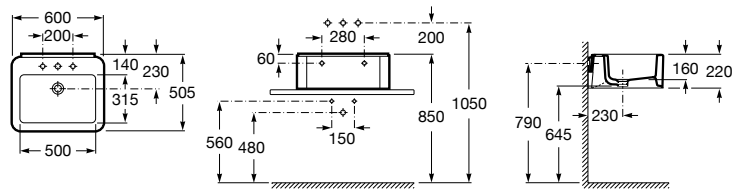

Dama Retro

A320322..1 Wall-hung vitreous china basin

A331325..1 Vitreous china full pedestal for basin