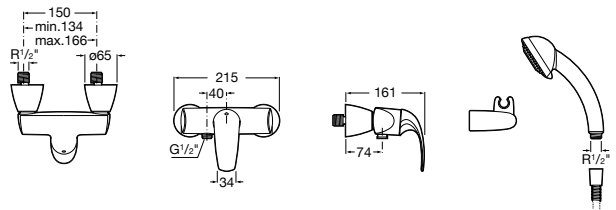

Thesis

A5A2050C00 Wall-mounted shower mixer with 1.70 m flexible shower hose, handshower and integrated shower bracket

M2

A5A2068C00 Wall-mounted shower mixer with 1.50 m flexible shower hose, handshower and swivel wall bracket