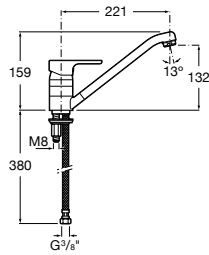

Kitchen faucets / Deck-mounted / Twin-lever

Victoria

A5A8E25C00 Kitchen sink mixer with swivel spout

Loft

A5A8443C00 Kitchen sink mixer with swivel spout