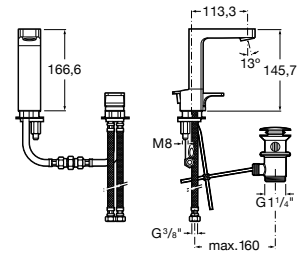

L90

A5A3801C00 Single-lever basin mixer with deck-mounted handle, pop-up waste and flexible supply hoses