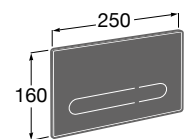

PL3 Dual Electronic

A890097400 PL3-E - Electronic stainless steel operating plate for concealed cistern with automatic or manual dual flush

A890097300 PL3-E (compact version) - Electronic stainless steel operating plate for concealed cistern with automatic or manual dual flush