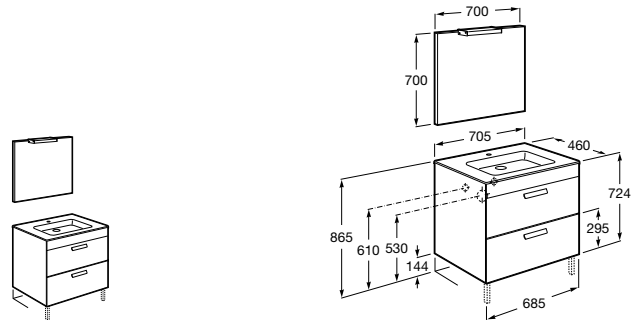

Debba

- **A855967XXX** Unik (base unit with two drawers and basin)
- **A855985XXX** Pack (base unit with two drawers, basin, mirror and LED spotlight)
- **A816757339** Optional leg set (x2)