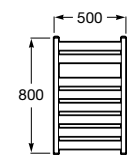

Hotel's

A815508000 Water heated towel rail white. Includes assembly kit, plug and trap.

A815508001 Water heated towel rail chrome. Includes assembly kit, plug and trap.