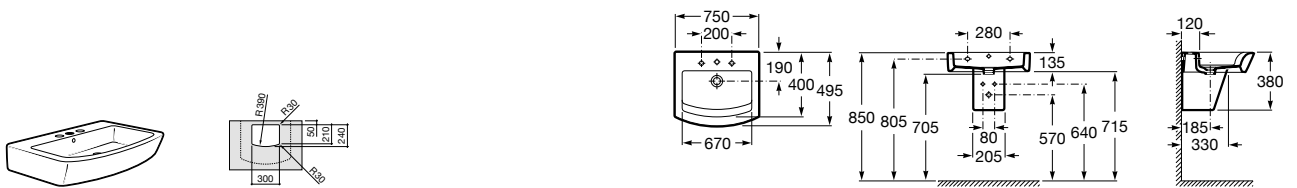

Hall

A32762G..0 Wall-hung or over countertop vitreous china basin