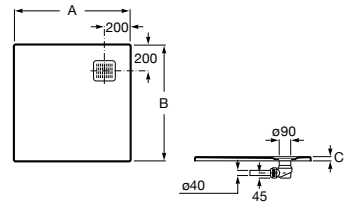

Square shower trays

Terran (without frame)

Superslim STONEX® shower tray

	A	B	C
AP10338438401..0	900	900	28
AP10332032001..0	800	800	26