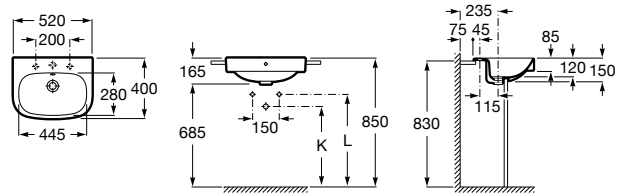

Debba

A32799S..0 Semi-recessed vitreous china basin