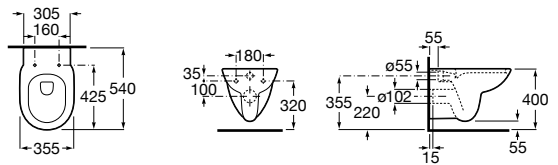

Debba Square

- **A34699L..0** Vitreous china wall-hung Rimless WC P-trap. Includes fixing kit. A compatible Roca installation system is required for the installation of wall-hung WCs.
- **A8019D2..4** Soft-closing seat and cover for toilet
- **A8019D0..4** Seat and cover for WC with stainless steel hinges