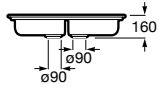

J-80

A870510801 Stainless steel double bowl kitchen sink