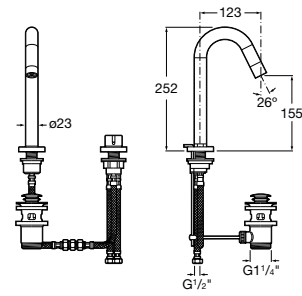

Singles

A5A3836C00 Basin mixer, progressive technology, with pop-up waste