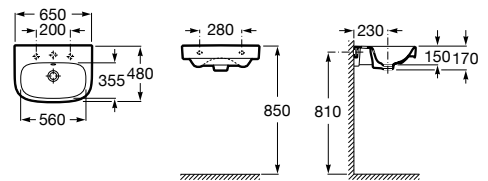

Debba

A325993..0 Wall-hung vitreous china basin

A335990..0 Vitreous china full pedestal for basin

A337991..0 Vitreous china semipedestal for basin