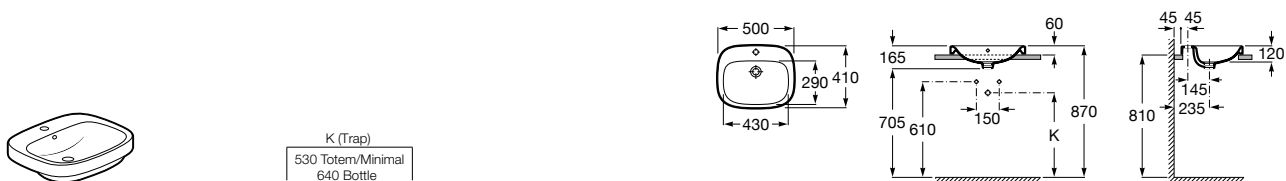

Rodeo

A327866..0 In countertop vitreous china basin. Faucet not included.

Neo Selene

A322307..0 In countertop or under countertop vitreous china basin

Diverta

A327116..0 In countertop vitreous china basin

K (Trap)	
530 Totem/Minimal	
640 Bottle	