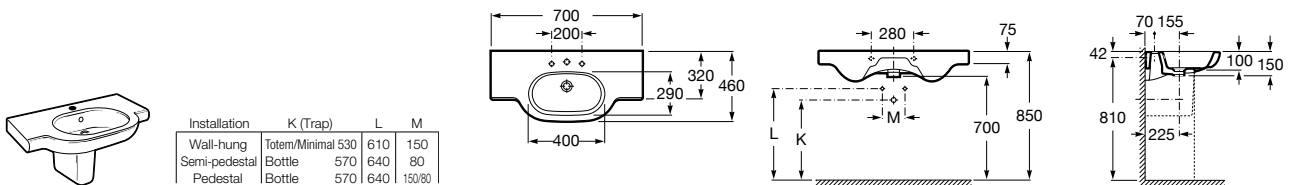

A337471..0 Vitreous china semipedestal for basin

Meridian

A327240..0 Wall-hung vitreous china basin

A335240..0 Vitreous china full pedestal for basin

A337241..0 Vitreous china semipedestal for basin

Dama Retro