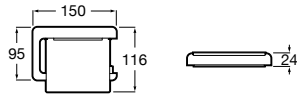

Accessories / Toilet roll holders with cover