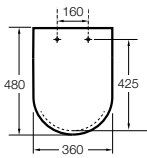

Inspira Square

- **A801532..B** SQUARE - Soft-closing SUPRALIT® seat and cover for toilet

Meridian Comfort

- **A8012AC..4** Soft-closing compact lacquered seat and cover for toilet