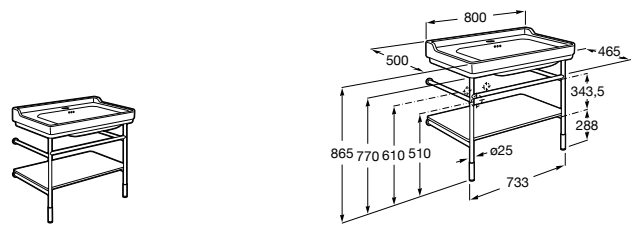

Carmen

A851370425 Unik (base unit with shelf and basin)