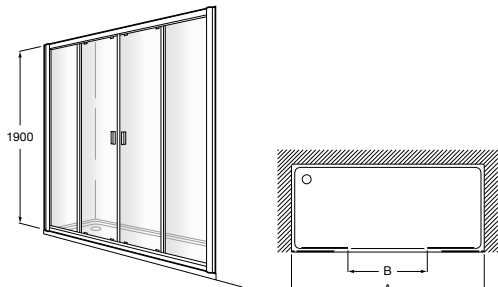

Shower enclosures / 3 walls / Frontal / Sliding doors

Ura Standard L4-E

L4-E - Front shower enclosure with 2 sliding doors + 2 fixed panels. To install between walls or with 1 side panel LF. Clear glass and polished silver profile. Compensating profile 25 mm.

	Width (A)	Opening (B)
AM13716012	1600	610
AM13717012	1700	660
AM13718012	1800	710
AM13719012	1900	710
AM13720012	2000	710