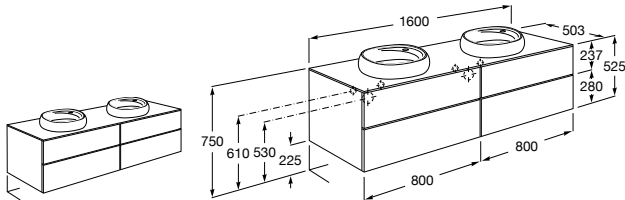

Beyond

A851406XXX Base unit for two over countertop basins