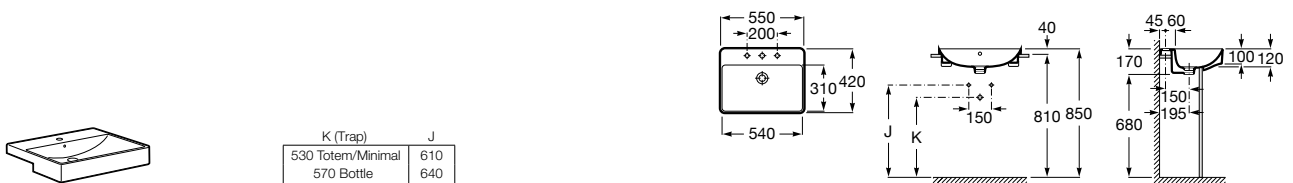

Inspira

A32753S..0 Vitreous china semi-recessed basin. Faucet not included.