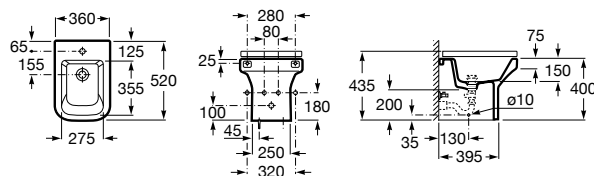

Meridian

- A357247..0 Compact back to wall bidet without cover. Includes fixing kit.
- A8062AC..4 Soft-closing compact bidet lid
- A8062AB..4 Compact bidet lid with stainless steel hinges.