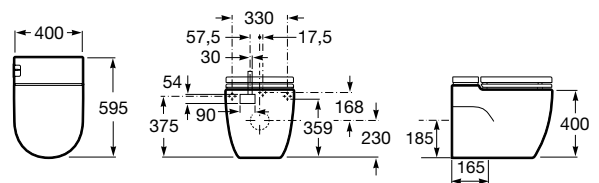

Meridian In-tank

A893301..0 IN-TANK - Wall-hung toilet with integrated tank within the unit. Includes "L" type support, seat and cover. Needs power supply.

A893302..0 IN-TANK - Wall-hung toilet with integrated tank within the unit. Includes "I" type support, seat and cover. Needs power supply.