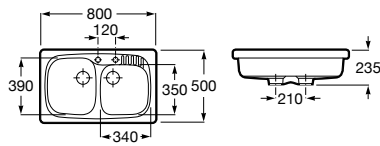

Lemman 80

A365962001 Fireclay double bowl kitchen sink with two pre-punched tapholes and 3 1/2" valves

Berlin 40 + 20

A870AB0640 Stainless steel single bowl kitchen sink and right colander

Berlin 20 + 40

A870AA0640 Stainless steel single bowl kitchen sink and left colander

Double bowl kitchen sinks and drainer

Oslo 100 2C

A880170..0 QUARZEX® double bowl kitchen sink

J-120 ED

A870F61201 Stainless steel double bowl kitchen sink and right drainer

J-120 EI

A870F71201 Stainless steel double bowl kitchen sink and left drainer

Complementary items / Quarzex®

Soap dispenser

A861104000 Soap dispenser

Chopping board

A868200000 Riga black glass chopping board

A868190000 Oslo black glass chopping board

Rollmat stainless

A862190000 Stainless rollmat

Complementary items / Steel

Soap dispenser

A861104000 Soap dispenser

Chopping board

A868210000 Praga/Paris black glass chopping board

Rollmat stainless

A862190000 Stainless rollmat