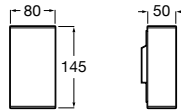

Accessories / Tumbler holders and wall-mounted glasses

Select

- A816303001 Wall-mounted glass