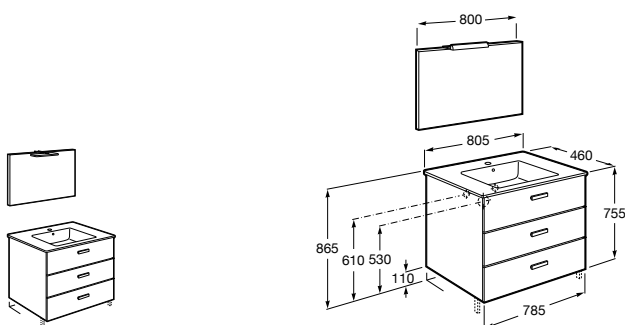

Victoria Basic Family

- **A851231XXX** Unik Family (base unit and basin)
- **A851233XXX** Pack Family (base unit, basin, mirror and LED spotlight)
- **A816555001** Optional leg set (x2)