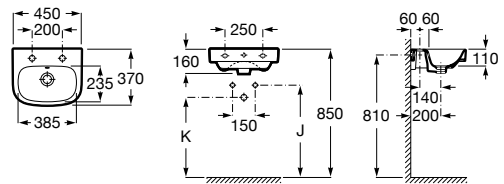

Trap	K	J
Totem/minimal	530	610
Bottle	570	640

Debba

A325997..0 Wall-hung vitreous china basin

A325997..1 Wall-hung vitreous china basin with two tapholes

Ibis

A320841..1 Compact wall-hung vitreous china basin