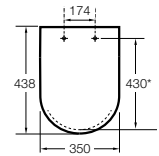

Dama Retro

- A801327..4** Lacquered seat and cover for toilet with easy removable hinges

Access

- A80123C004** Seat and cover with open ring and front opening for WC

Debba Square

- A8019D0..4** Seat and cover for toilet
- A8019D2..4** Soft-closing seat and cover for toilet