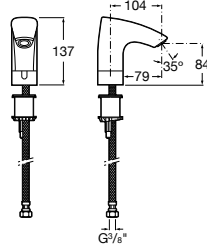

M3-E

- **A5A5602C00** Electronic basin faucet (one water). Powered by four 1.5V LRG (AA) alkaline batteries.
- **A5A5702C00** Electronic basin faucet (one water). Mains operated at 230V. It includes power source.