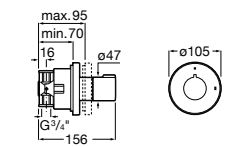

Round stop valve

- **A5A084AC00** Built-in valve external subset 3/4". To complete with Rocabox 525869403
- **A525166703** Built-in body for valve 1 way