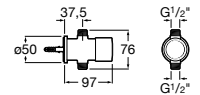

Sprint

A5A9124C00 Self-closing exposed shut-off cock for urinal
A5A9317C00 External Urinal pipe