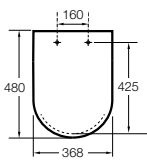

Inspira Round

- **A801522..B** ROUND - Soft-closing SUPRALIT® seat and cover for toilet

Meridian reduced mobility

- **A801230004** Seat and cover with front opening for WC and stainless steel hinges
- **A80123D004** Open ring with front opening for WC and stainless steel hinges