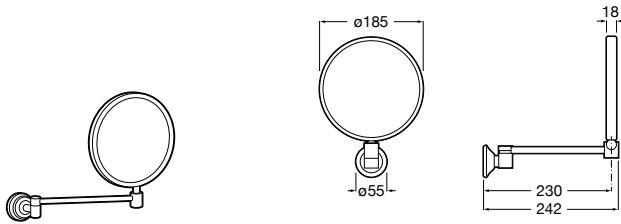

Hotel's Classic

A815486001 Wall-mounted double side magnifying mirror

Cabinet mirrors

Mini

A856692XXX Mirror cabinet

Luna

Mirror cabinet

	A
A856840XXX	500
A856839XXX	400

Luna

A856841XXX Left hand mirror cabinet with integrated magnifying mirror
A856843XXX Right hand mirror cabinet with integrated magnifying mirror

Lighting