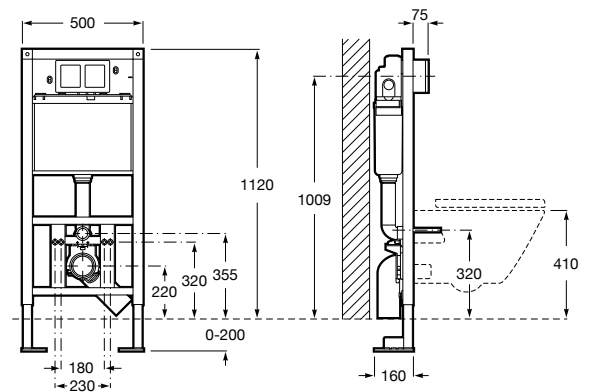

Duplo WC Compact

A890080020 DUPLO WC COMPACT - Concealed floor standing structure with compact cistern (8 cm) and dual flush (4/2 - 4.5/3 - 6/3 L). 90 ø / 110 ø elbow