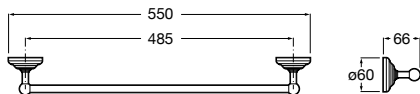

Accessories / Towel rails

Select

Towel rail

	A
A816312001	750
A816311001	600
A816310001	450
A816309001	300

Tempo

Towel rail

	A
A817030001	600
A817029001	450
A817039001	300

Carmen