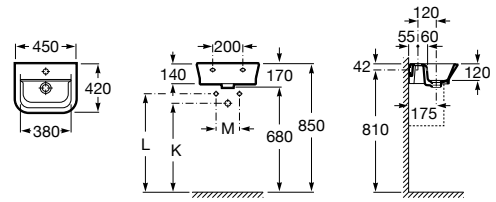

Installation	K (Trap)	L	M	
Wall-hung	Totem/Minimal	530	610	150
Semi-pedestal	Bottle	570	640	80
Pedestal	Bottle	570	640	150/80