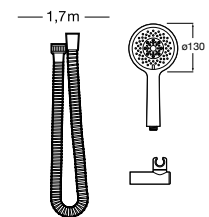

Sensum Square 130/4

A5B1408C00 SQUARE - Shower kit with Sensum Square 4 functions handshower, 800 mm slide bar with adjustable handshower bracket, soap dish and 1.70 m flexible hose. Chromed

Sensum Round