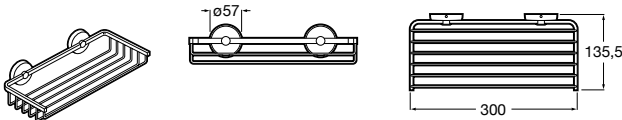

Twin

A816714001 Container (Can be installed with screws or adhesive)