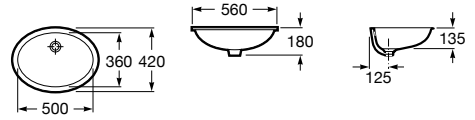

Berna

A327871..1 Under countertop vitreous china basin