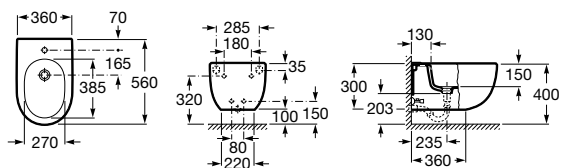

Inspira Round

- **A357525..0** ROUND - Vitreous china wall-hung bidet. A compatible Roca installation system is required for the installation of wall-hung bidets.
- **A806522..B** ROUND - Soft-closing SUPRALIT® bidet lid