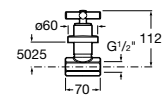

Shower complements / fixed brackets for hand-showers

Square

A5B1250C00 SQUARE - Fixed chromed bracket for hand shower

Round

A5B1350C00 ROUND - Fixed chromed bracket for hand shower

Be Fresh

A5B9261C00 Shower kit (2 ways) with handshower, integrated bracket - water inlet and flexible hose

Be Fresh

A5B9130C00 Hygienic shower

Bidet shower kits

Be Fresh

A5B9461C00 Shower kit mixer (1 way) with handshower, integrated bracket - water inlet and flexible hose

Be Fresh

A5B9361C00 Shower kit progressive mixer (1 way) with handshower, integrated bracket - water inlet and flexible hose

Be Fresh

A5B9161C00 Shower kit (1 way) with handshower, integrated bracket - water inlet and flexible hose

Valves

L90

A5A1601C00 3/4" built-in valve

L90

A5A9301C00 3/4" built-in valve, red index

A5A9201C00 3/4" built-in valve, blue index

Loft

A5A1543C00 Built-in valve. 1/2" F index (cold)

A5A1843C00 Built-in valve. 1/2" C index (warm)

Loft

A5A1643C00 Built-in valve. 3/4" F index (cold)

A5A1943C00 Built-in valve. 3/4", C index (warm)