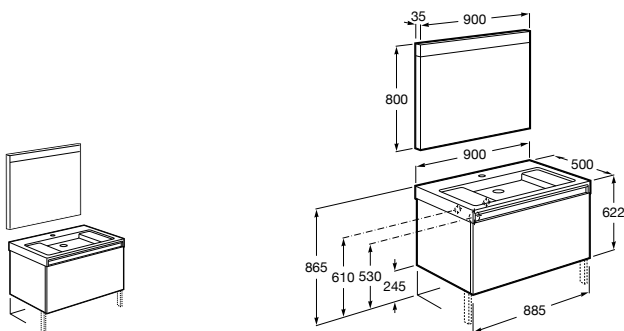

Furniture for individual basins - 900

Stratum-N

- **A851067XXX** Unik (base unit and basin)
- **A851071XXX** Pack (base unit with two drawers, basin and LED mirror)
- **A816811336** Optional leg set (x2)