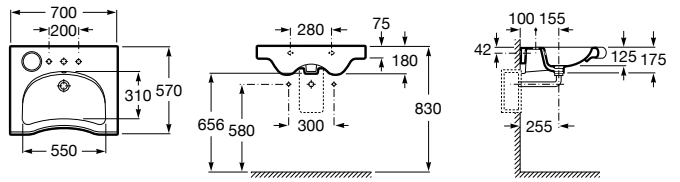

Meridian

- **A32724H..0** Wall-hung vitreous china basin
- **A506403207** Drain unit with external overflow and built-in waste pipe
- **A892814000** Concealed waste fitting with flexible trap