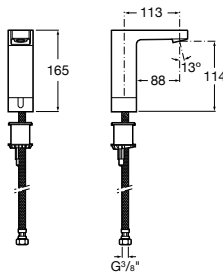

L90-E

- **A5A5601C00** Electronic basin faucet (one water) with water flow limiter. Powered by four 1.5V LRG (AA) alkaline batteries.
- **A5A5701C00** Electronic basin faucet (one water) with water flow limiter. Mains operated at 230V. It includes power source.