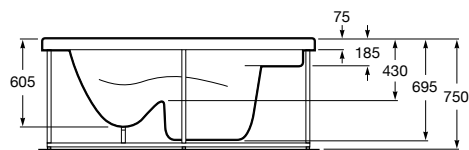

Broadway

A8S3060..0 Spa Broadway with panels

A8S306S..0 Spa Broadway without panels

Broadway Compact

A8S3070..0 Spa Broadway Compact with panels

A8S307S..0 Spa Broadway Compact without panels