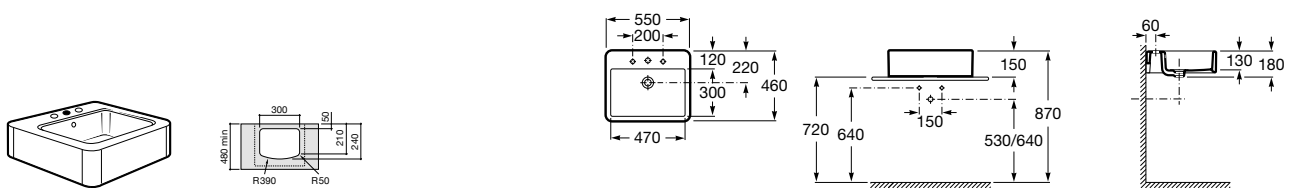

480 min
R380
R50
300
120
210
240

Element

A327576..0 Over countertop vitreous china basin