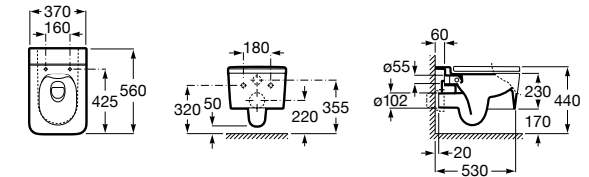

Hall

- **A34662E..0** Vitreous china wall-hung WC P-trap. Includes fixing kit. A compatible Roca installation system is required for the installation of wall-hung WCs.
- **A80162C..4** Soft-closing lacquered seat and cover for toilet
- **A80162B..4** Lacquered seat and cover for toilet