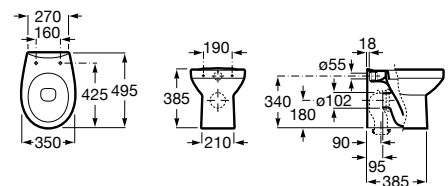

Victoria

- **A344398..0** Single floorstanding S-trap for WC with high cistern, built-in cistern or flush valve. Includes fixing kit and connecting plug.
- **A801B62..B** Soft-closing SUPRALIT® seat and cover for toilet
- **A801B60..B** SUPRALIT® seat and cover for WC with stainless steel hinges.
- **A801B66..B** SUPRALIT® seat and cover with acetal hinges.
- **AV0007800R** Straight sleeve