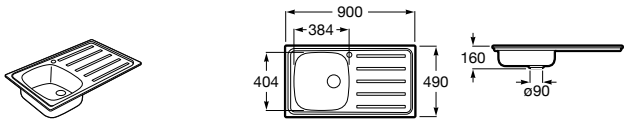

J-90 ED

A870F30901 Stainless steel single bowl kitchen sink and right drainer