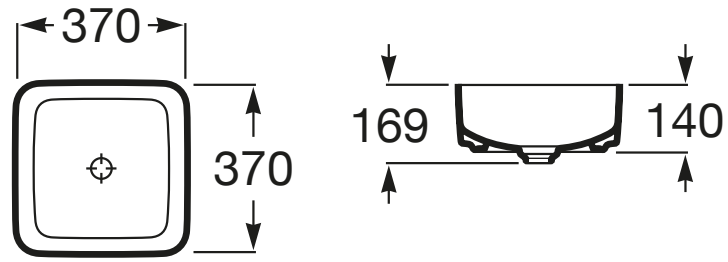

Bowl position: Central
 Installation type: Bowl / Overcountertop
 Material: FINECERAMIC ®
 Shape: Square
 Taphole configuration: No tapholes
 Trap: Not included
 Washbasin capacity (l): 14.5
 Waste: Included
 Weight (kg): 6.1
 Without overflow

Colours and finishes

How to obtain the reference number
 Replace the “..” with the desired finish code from the list below

	00 White
	62 Matt White
	63 Pearl
	64 Onyx
	65 Beige
	66 Coffee

Dimensions

Length: 370 mm.
 Width: 370 mm.
 Height: 140 mm.

506403900 Waste for basin or bidet with fixed chrome-plated cover

Technical drawings

Waste for basin or bidet with vitreous china fix cover Ø 72

Cover included

Suitable for: Basin, Bidet

Type of cover: Porcelain open fixed

Waste diameter (mm): 72

This collection is a design proposal that blends into the bathroom space, where a great deal of thought has been given to the principles of saving, sustainability and integration in the technological conception of each item.