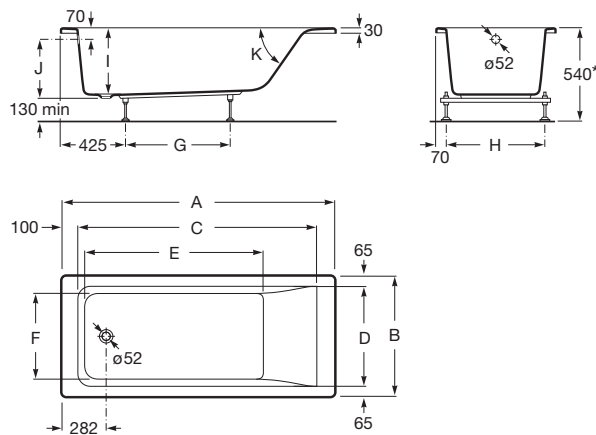

Rectangular acrylic bath

Inside length (mm): 1010
 Inside width (mm): 620
 Installation structure: With feet
 Installation type: Drop-in, With front panel
 Material: Acrylic
 People capacity: 1
 Shape: Rectangular
 Sound insulation
 Water capacity (l): 215

Colours and finishes

How to obtain the reference number
 Replace the “..” with the desired finish code from the list below

Dimensions

Length: 1700 mm.
 Width: 750 mm.
 Height: 420 mm.

Optional

259782..0 Frontal panel for acrylic bath

Technical drawings

A	B	C	D	E	F	G	H	I	J	K	Capacity
1700	750	1418	620	1110	540	675	610	420	368	55°	215 litres
1600		1318		1010		575					197 litres
1700	700	1418	570	1110	490	675	560	400	348	62°	196 litres
1600		1318		1010		575					181 litres
1500		1218		910		525					161 litres
1400		1118		810		425					147 litres