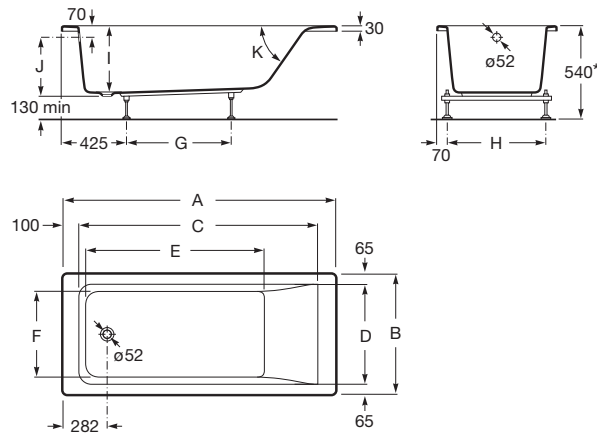

Rectangular acrylic bath with Tonic hydromassage

Control type: Electronic pushbutton
 Inside length (mm): 1010
 Inside width (mm): 540
 Installation structure: With frame (fitted)
 Installation type: Drop-in, With front panel
 Material: Acrylic
 People capacity: 1
 Shape: Rectangular
 Sound insulation
 Water capacity (l): 197
 Whirlpool system: Tonic

Colours and finishes

How to obtain the reference number
 Replace the “..” with the desired finish code from the list below

00 White

Dimensions

Length: 1600 mm.
 Width: 750 mm.
 Height: 420 mm.

Optional

259783..0 Frontal panel for acrylic bath

Technical drawings

| A | B | C | D | E | F | G | H | I | J | K | Capacity |
|------|-----|------|-----|------|-----|-----|-----|-----|-----|-----|------------|
| 1700 | 750 | 1418 | 620 | 1110 | 540 | 675 | 610 | 420 | 368 | 55° | 215 litres |
| 1600 | | 1318 | | 1010 | | 575 | | | | | 197 litres |
| 1700 | 700 | 1418 | 570 | 1110 | 490 | 675 | 560 | 400 | 348 | 62° | 196 litres |
| 1600 | | 1318 | | 1010 | | 575 | | | | | 181 litres |
| 1500 | | 1218 | | 910 | | 525 | | | | | 161 litres |
| 1400 | | 1118 | | 810 | | 425 | | | | | 147 litres |